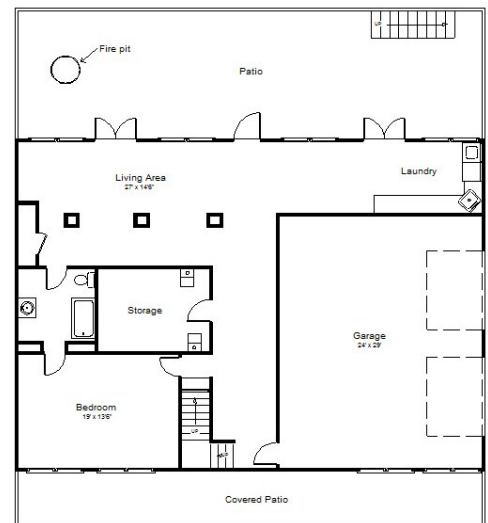

# 4908 Polo Ln ~ MLS# 1224241

Main Floor

RealEstateHD

Top Floor

RealEstateHD

Ground Floor

RealEstateHD