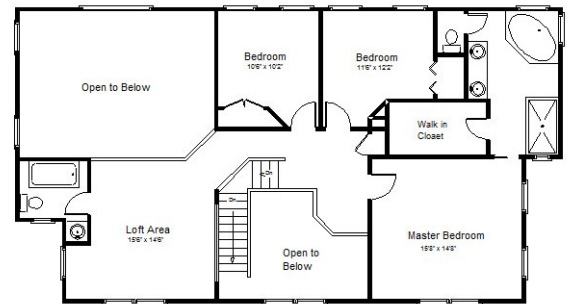

# 4908 Polo Ln ~ MLS# 1224241

Main Floor

RealEstateHD

Top Floor

RealEstateHD

Ground Floor

RealEstateHD