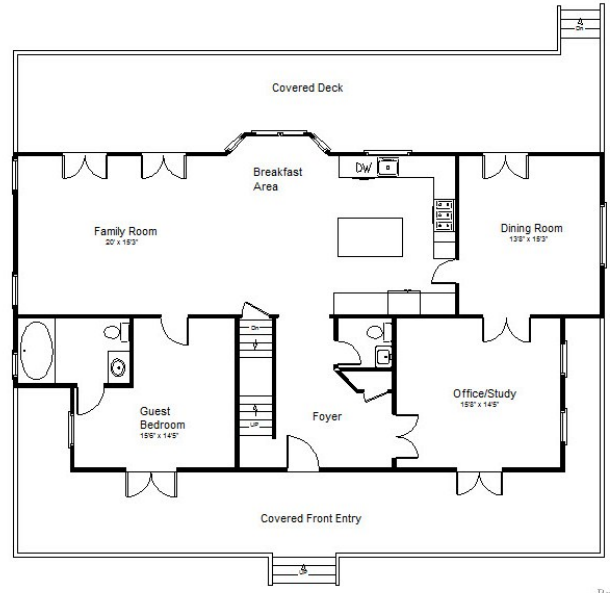

# 4908 Polo Ln ~ MLS# 1224241

Main Floor

RealEstateHD

Top Floor

RealEstateHD

Ground Floor

RealEstateHD