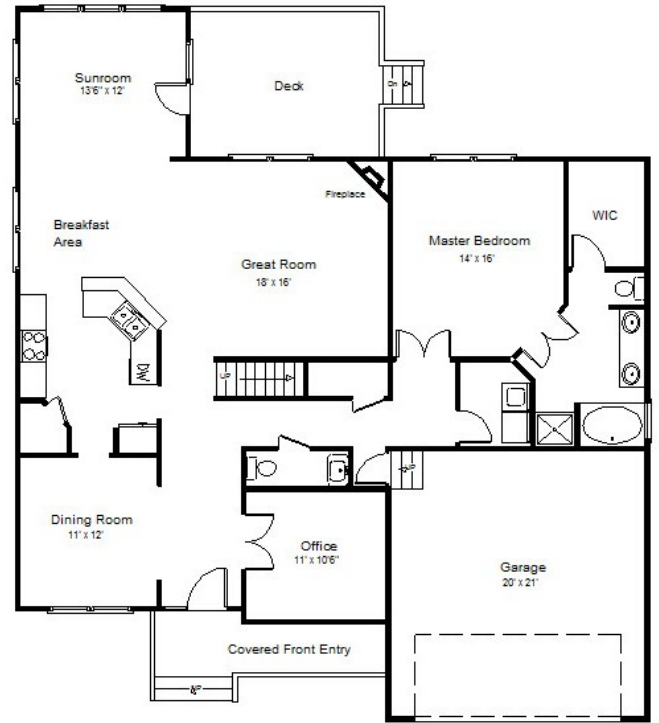

1508 Egret Creek Ct ~ MLS# 1225731

Main Floor

Main Floor: 1,635 sf
 Top Floor: 1,075 sf
 Total: 2,710 sf

Top Floor