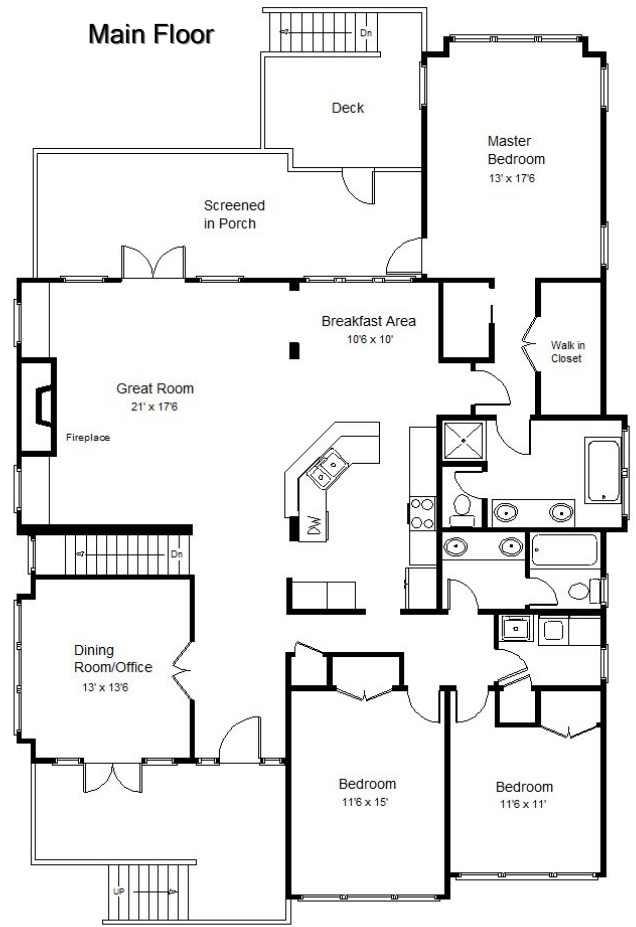

2239 Branch Creek Dr ~ MLS# 1314250

Total: 2,090 sf