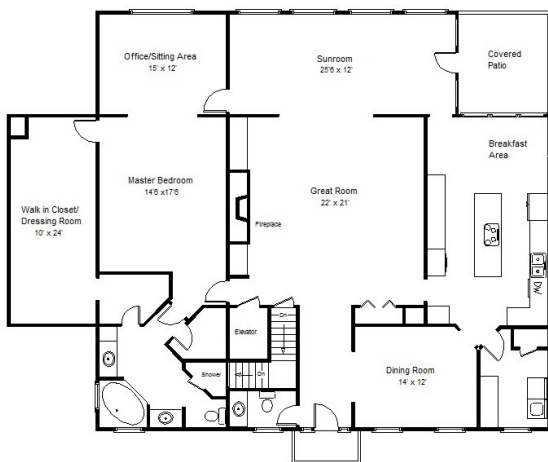

1728 Pinopolis Rd ~ MLS# 1315558

Main Floor

Top Floor

Main Floor: 2,412 sf
 Top Floor: 2,746 sf
 Total: 5,157 sf