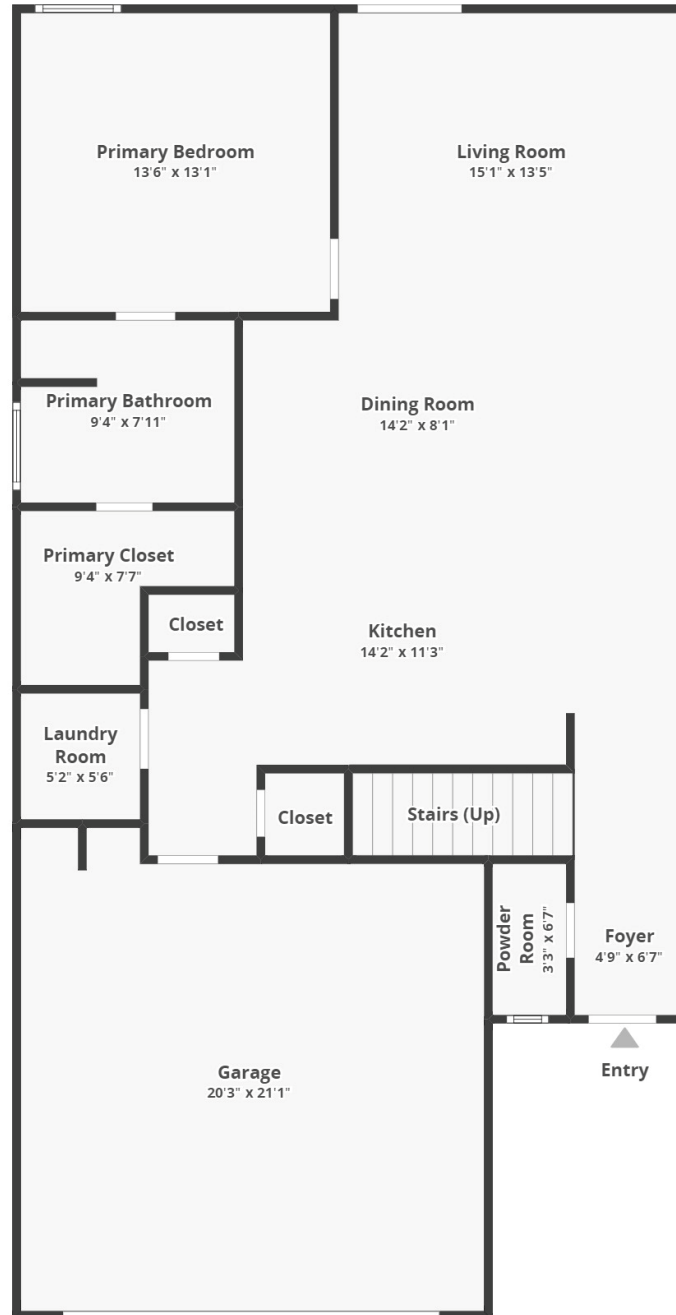

414 Blue Elderberry

Stone Ridge | Moncks Corner, SC 29461

FLOOR 1

FLOOR 2

414 Blue Elderberry

Stone Ridge | Moncks Corner, SC 29461

FLOOR 1

414 Blue Elderberry

Stone Ridge | Moncks Corner, SC 29461

FLOOR 2