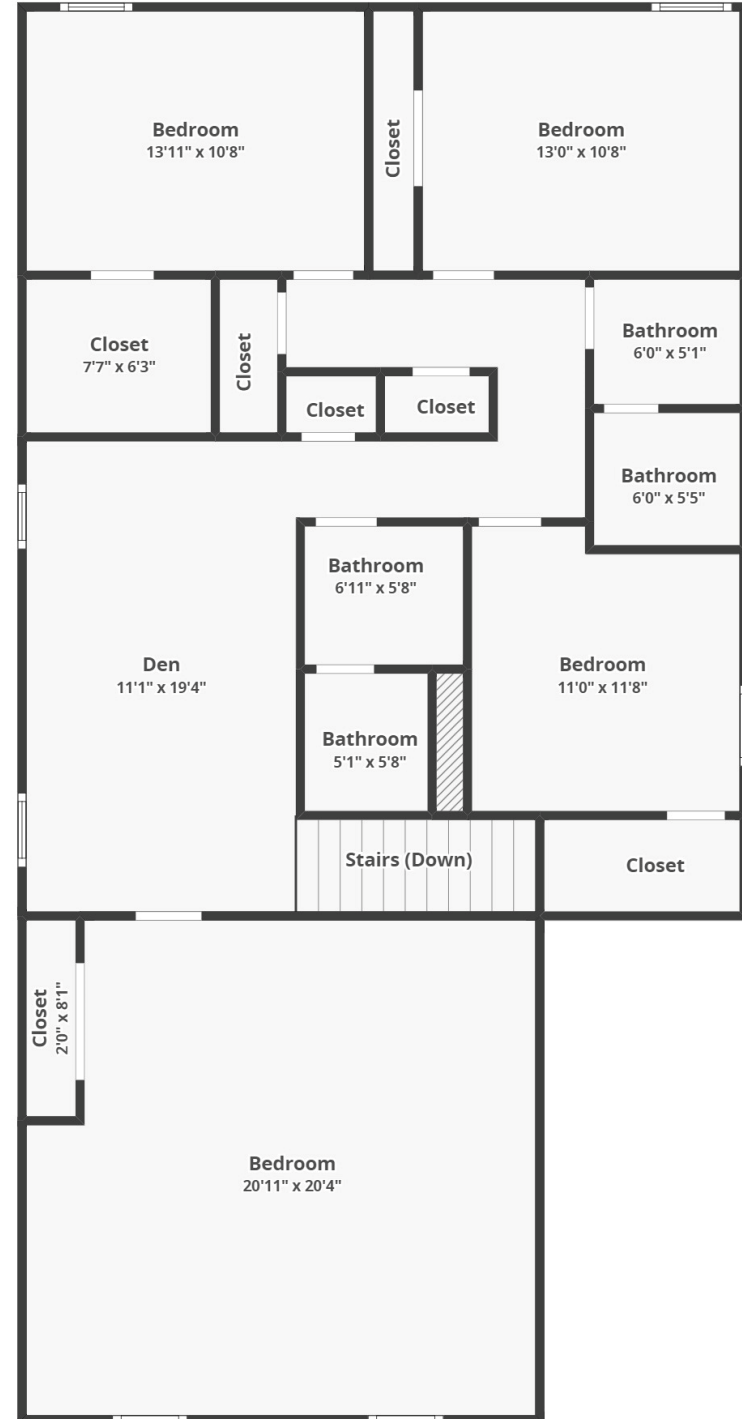

414 Blue Elderberry

Stone Ridge | Moncks Corner, SC 29461

FLOOR 1

FLOOR 2

414 Blue Elderberry

Stone Ridge | Moncks Corner, SC 29461

FLOOR 1

414 Blue Elderberry

Stone Ridge | Moncks Corner, SC 29461

FLOOR 2