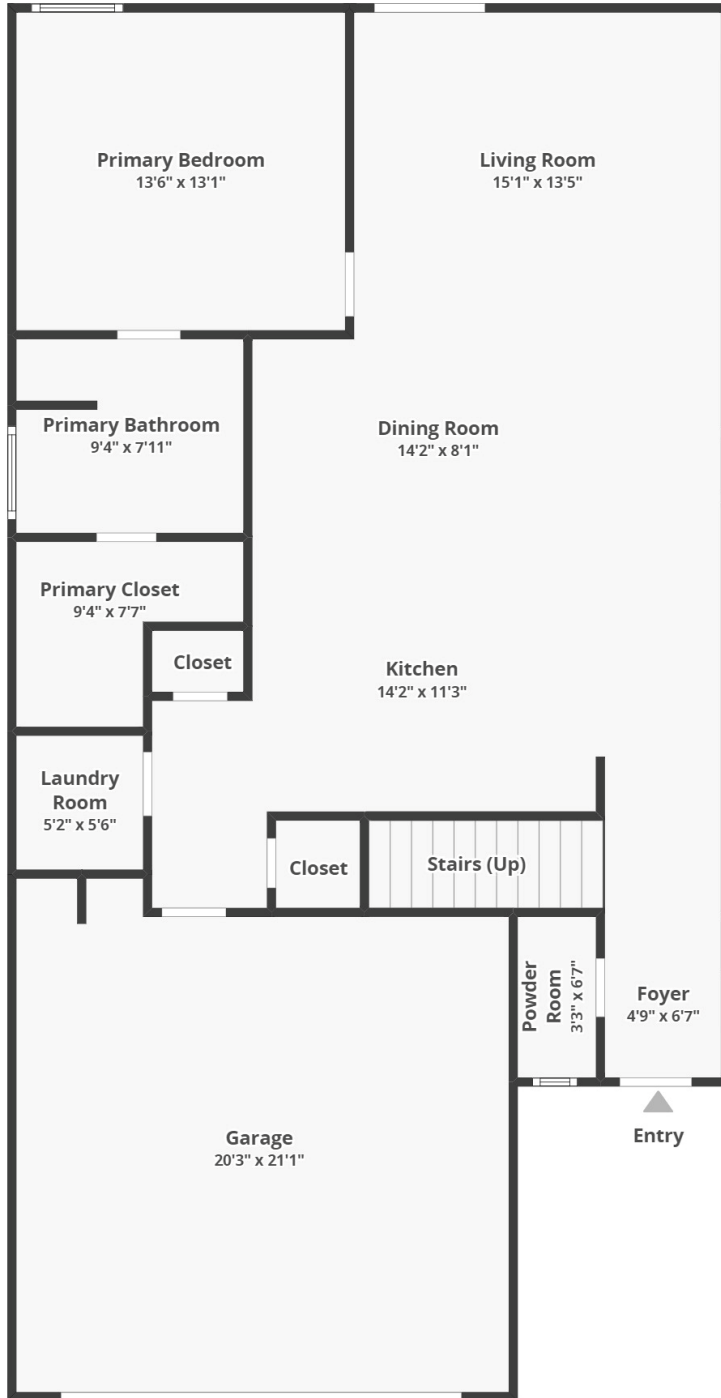

414 Blue Elderberry

Stone Ridge | Moncks Corner, SC 29461

FLOOR 1

FLOOR 2

414 Blue Elderberry

Stone Ridge | Moncks Corner, SC 29461

FLOOR 1

414 Blue Elderberry

Stone Ridge | Moncks Corner, SC 29461

FLOOR 2