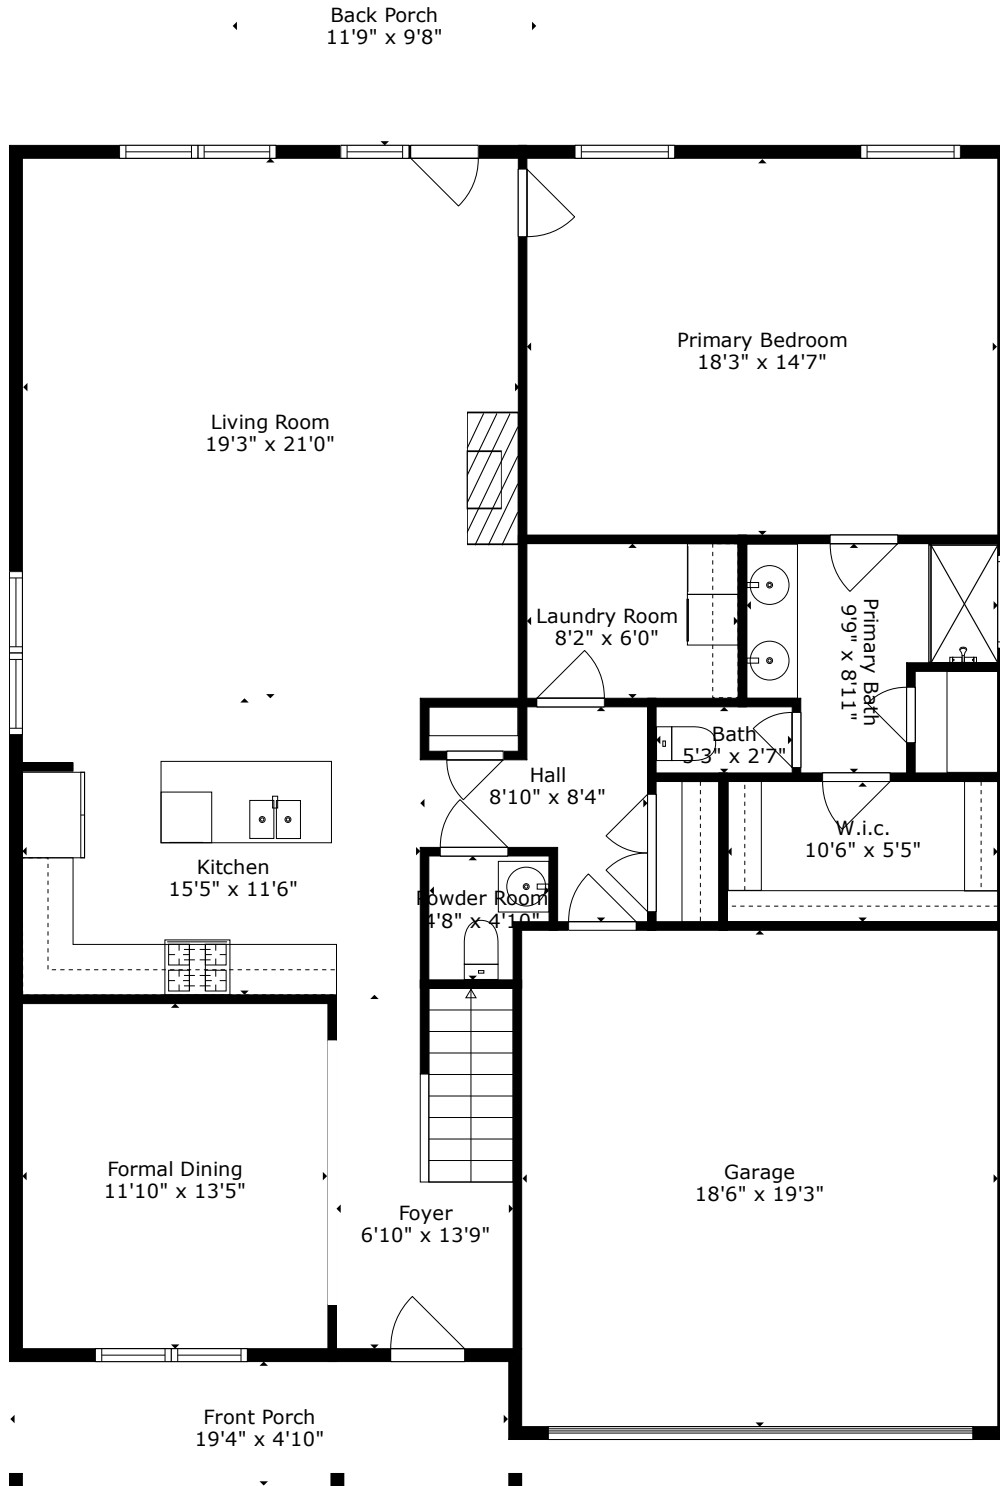

210 Torslanda Lane

Petterson Meadows | Summerville, SC 29486

Total scanned area: 3333 sq. ft