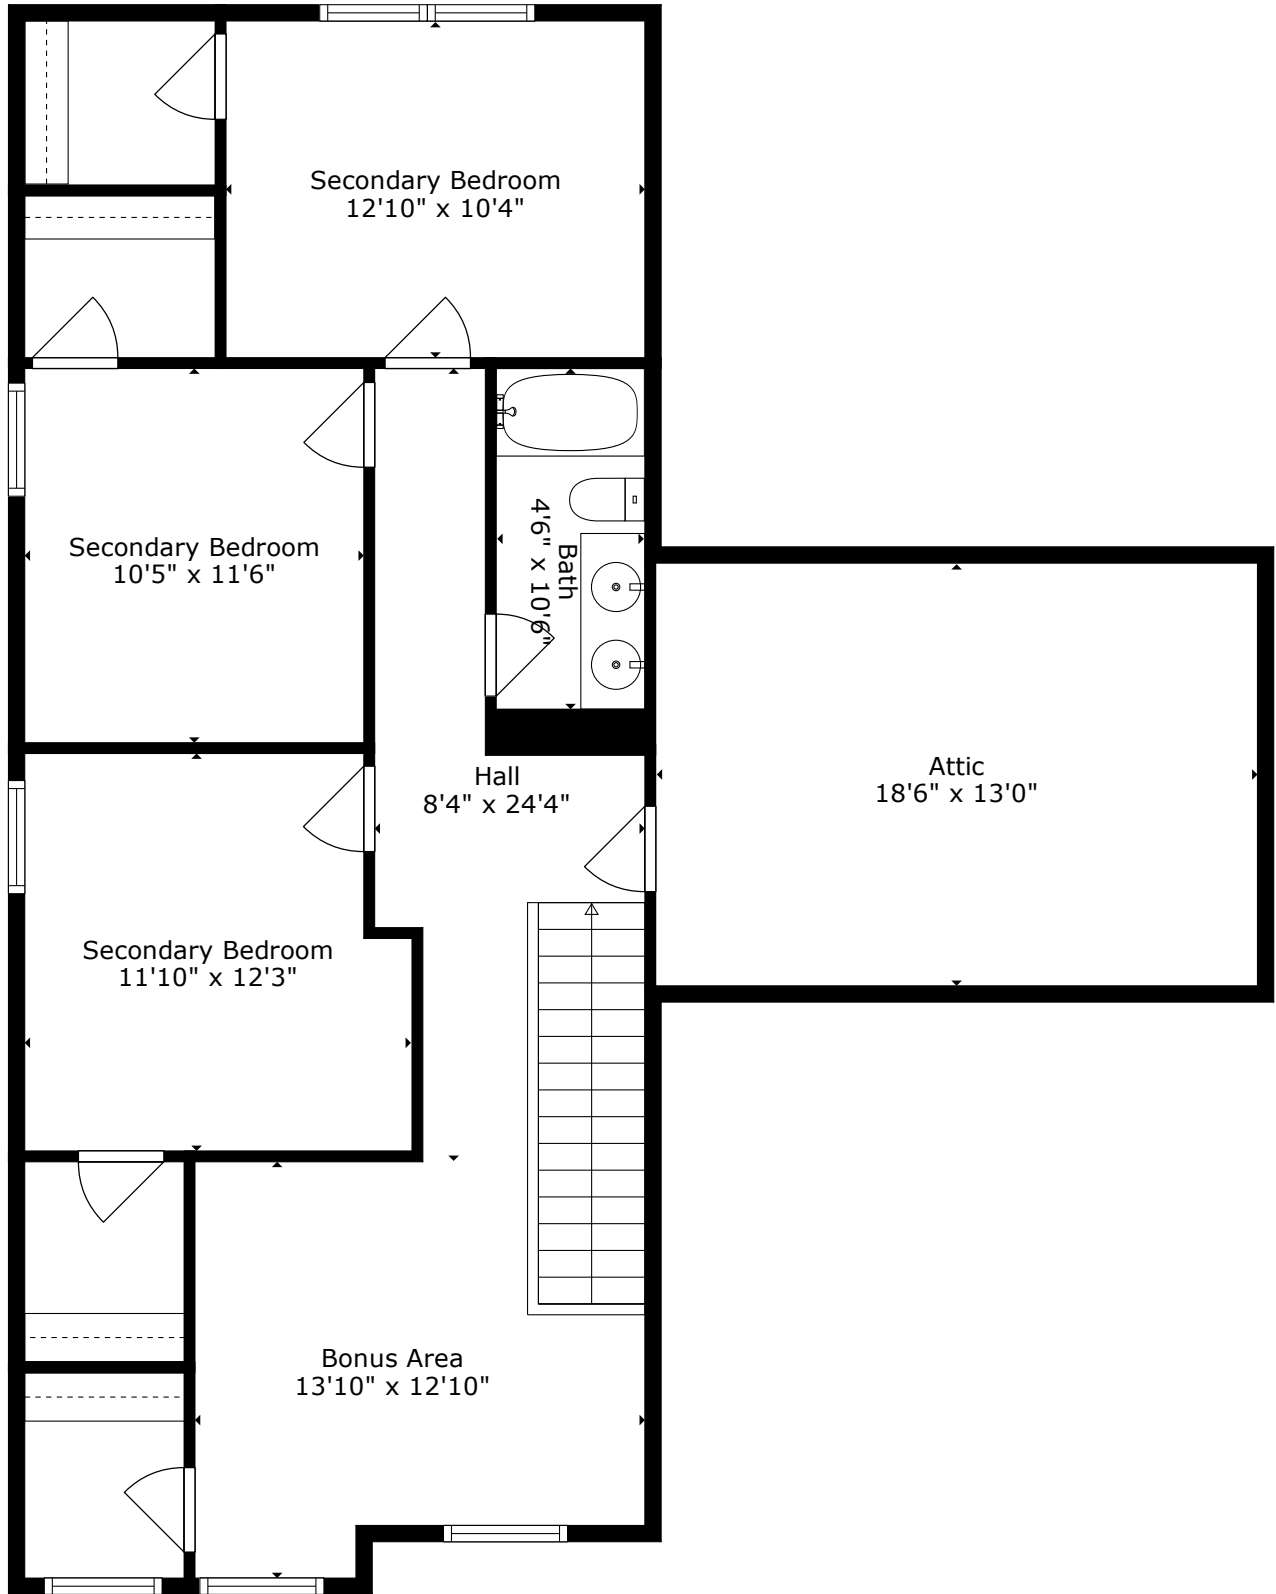

FLOOR 1

210 Torslanda Lane

Petterson Meadows | Summerville, SC 29486

FLOOR 2

Total scanned area: 3333 sq. ft