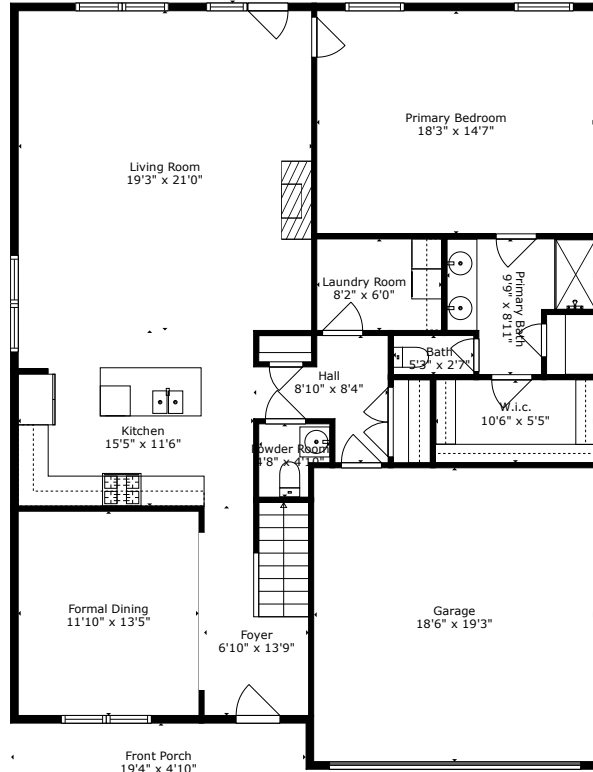

210 Torslanda Lane

Petterson Meadows | Summerville, SC 29486

Back Porch
11'9" x 9'8"

FLOOR 1

Front Porch
19'4" x 4'10"