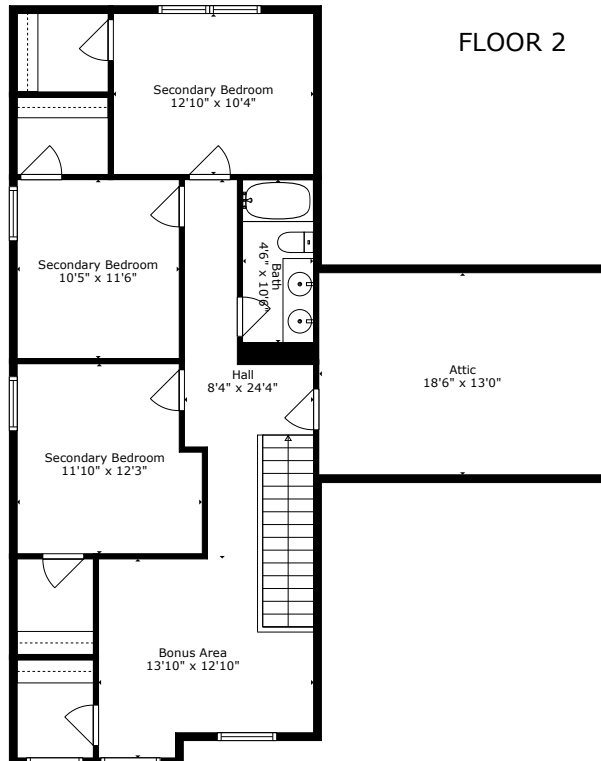

FLOOR 2

Total scanned area: 3333 sq. ft