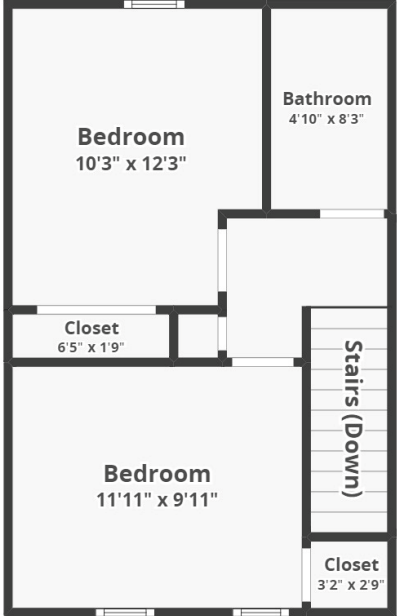

# 109 Downing Court

Crowfield Plantation | Goose Creek, SC 29445

FLOOR 1

FLOOR 2

Floor plans/tour cannot be used for building or design purposes. Sizes and dimensions are approximate.