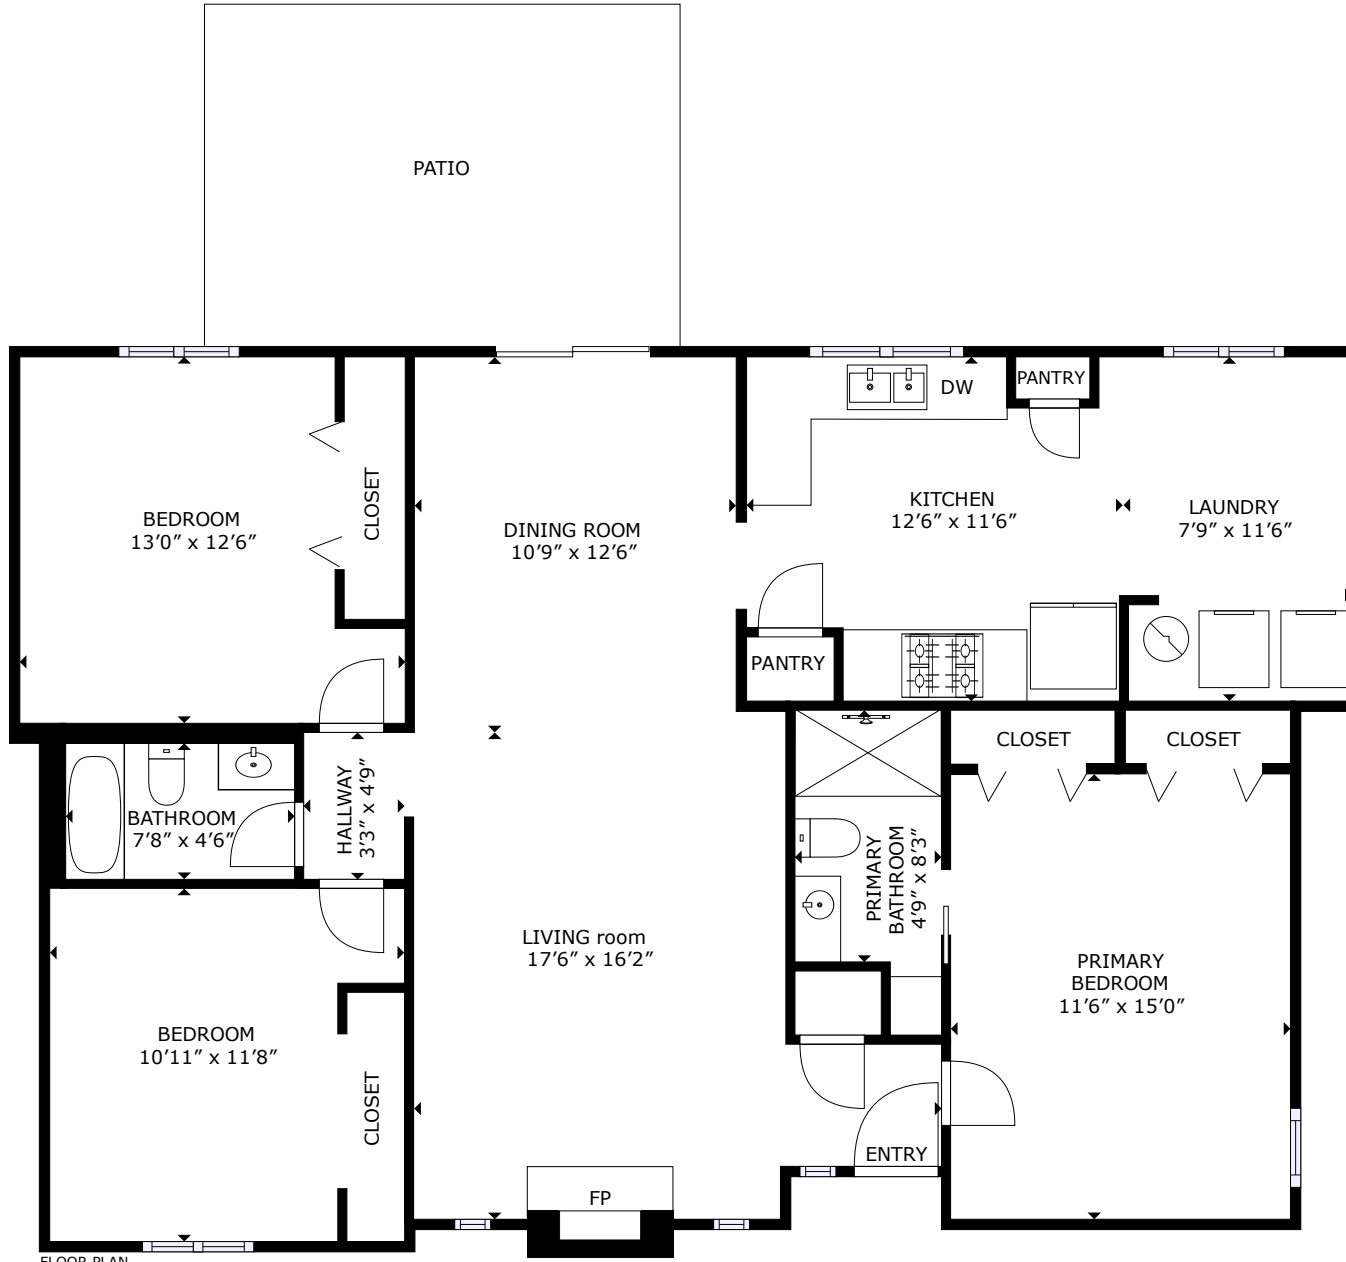

# 134 Bridgecreek Drive

Crowfield Plantation | Goose Creek, SC 29445

FLOOR PLAN

GROSS INTERNAL AREA  
FLOOR PLAN: 1252 sq. ft  
SIZES AND DIMENSIONS ARE APPROXIMATE, ACTUAL MAY VARY.