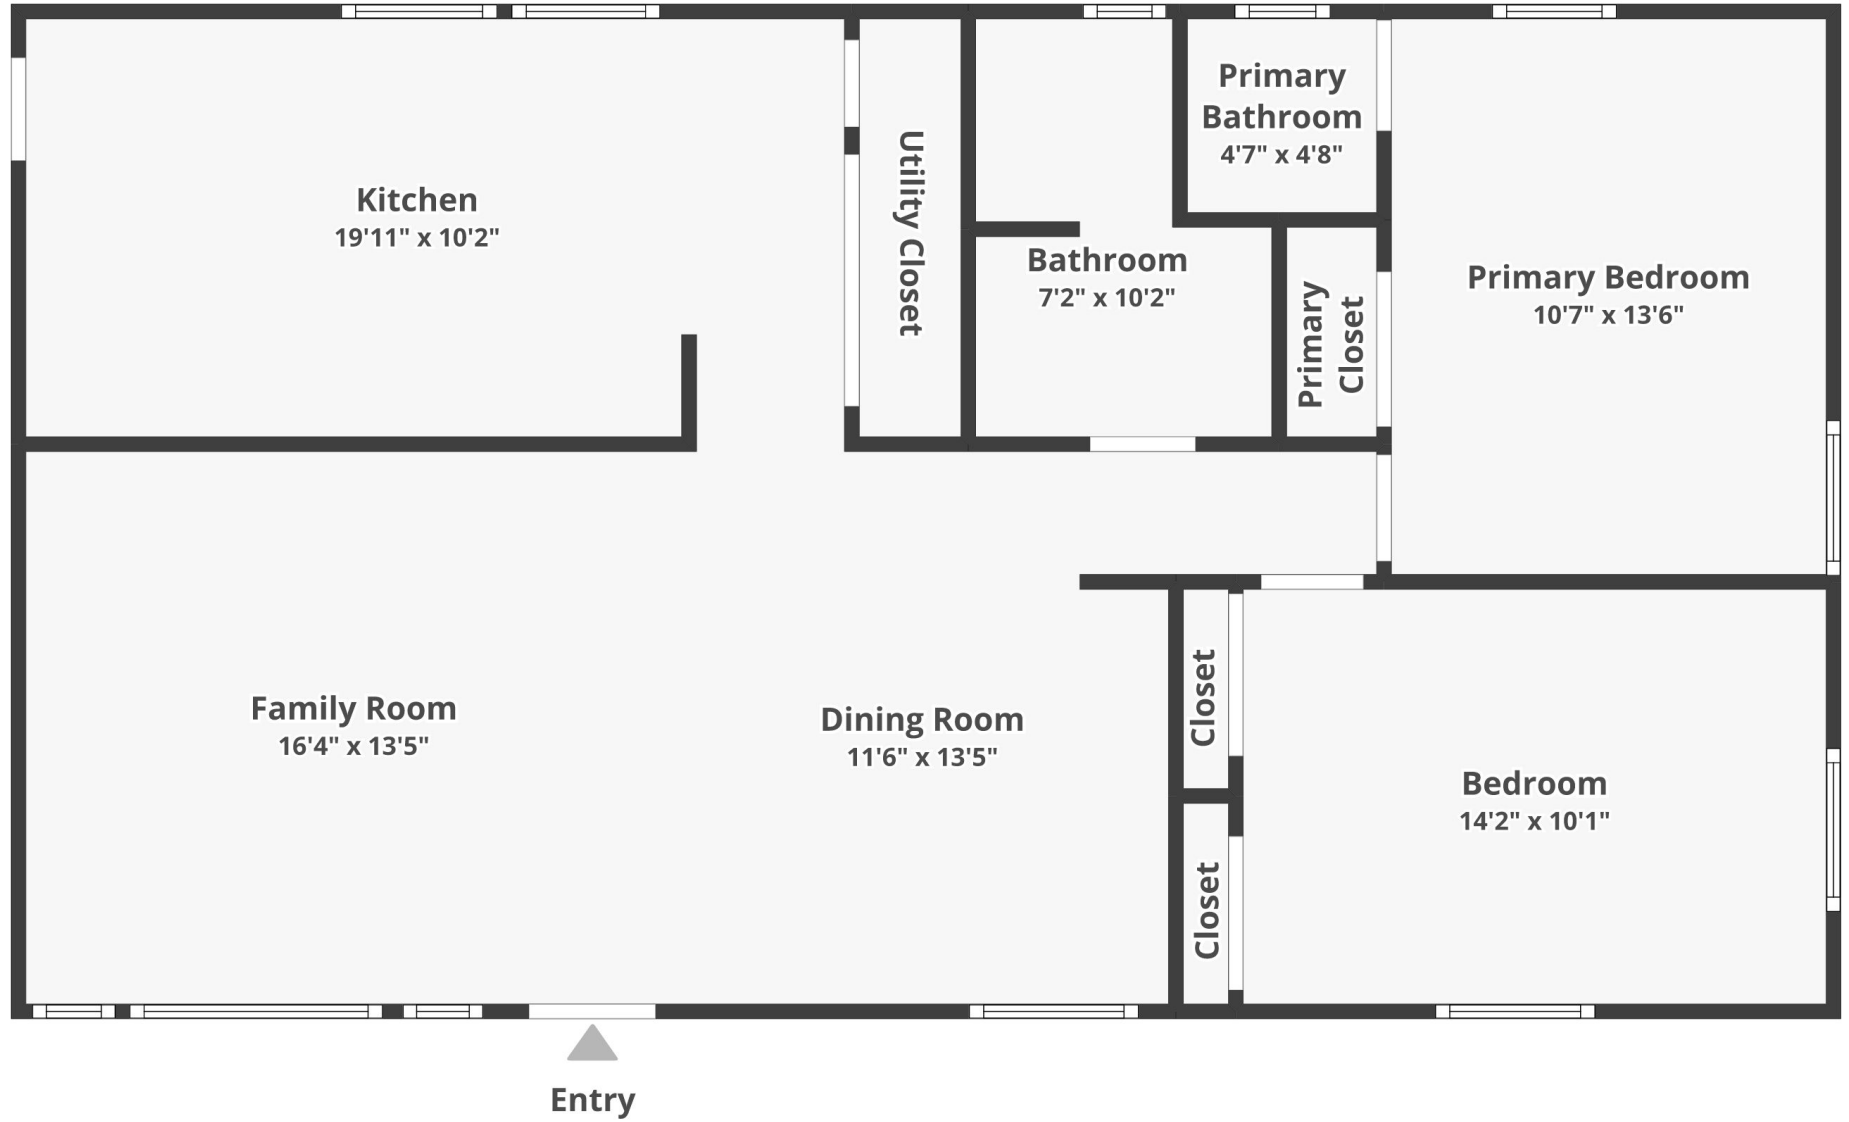

# 205 S Winter Street

Moncks Corner, SC 29461

Floor plans/tour cannot be used for building or design purposes. Sizes and dimensions are approximate.