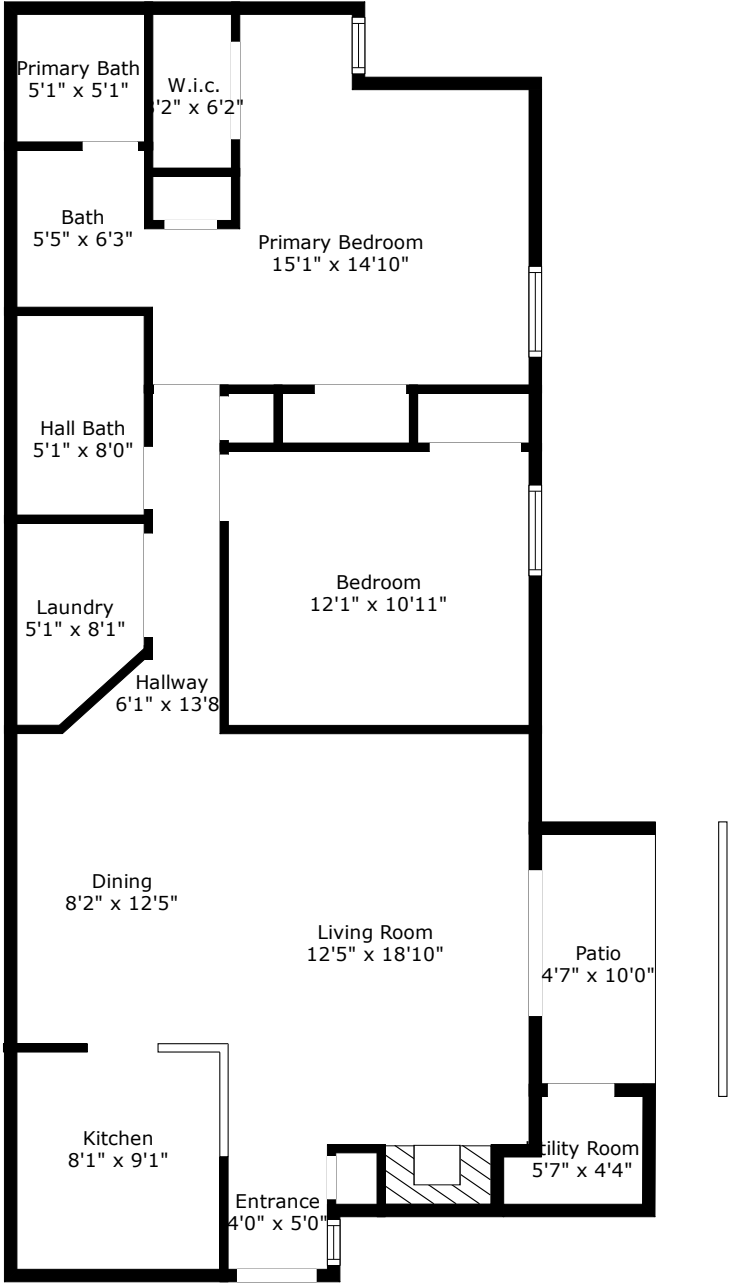

1054 Anna Knapp Boulevard 5C

Hibben Ferry | Mount Pleasant, SC 29464

TOTAL: 1007 sq. ft

FLOOR 1: 1007 sq. ft

EXCLUDED AREAS: PATIO: 46 sq. ft