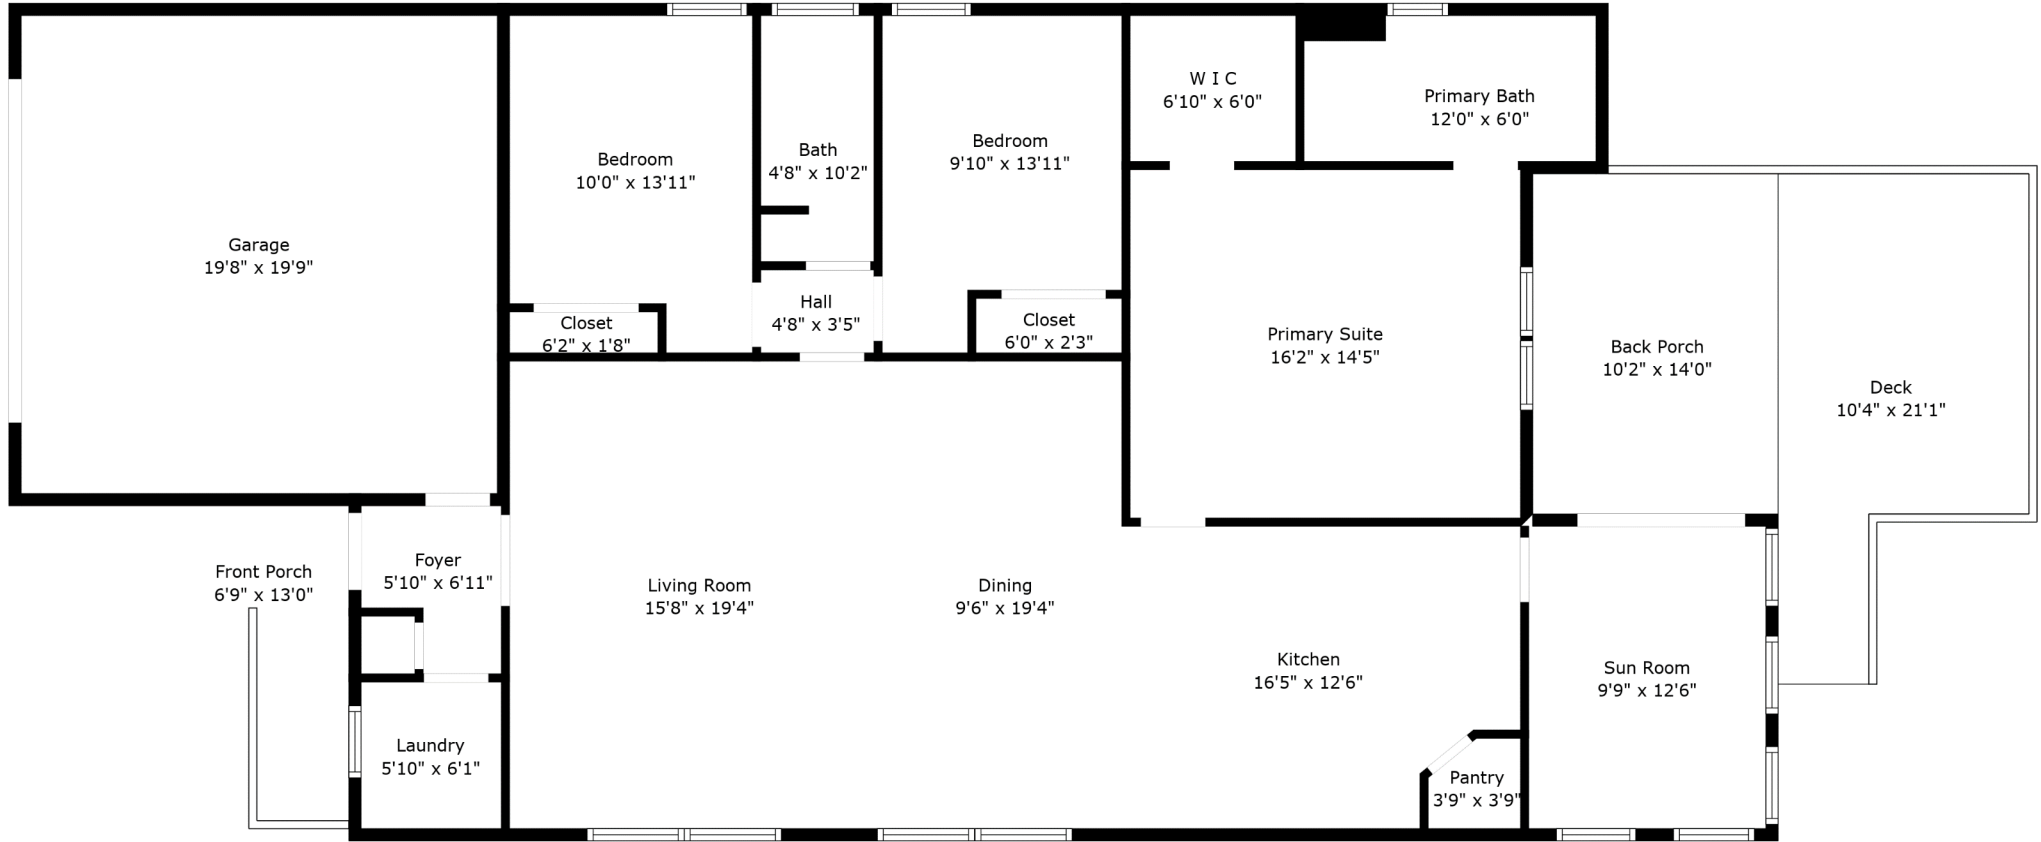

3009 South Bay Street

Harbor Club On Winyah Bay | Georgetown, SC 29440

TOTAL: 1631 sq. ft

FLOOR 1: 1631 sq. ft

EXCLUDED AREAS: GARAGE: 389 sq. ft, FRONT PORCH: 62 sq. ft, DECK: 172 sq. ft,
BACK PORCH: 143 sq. ft