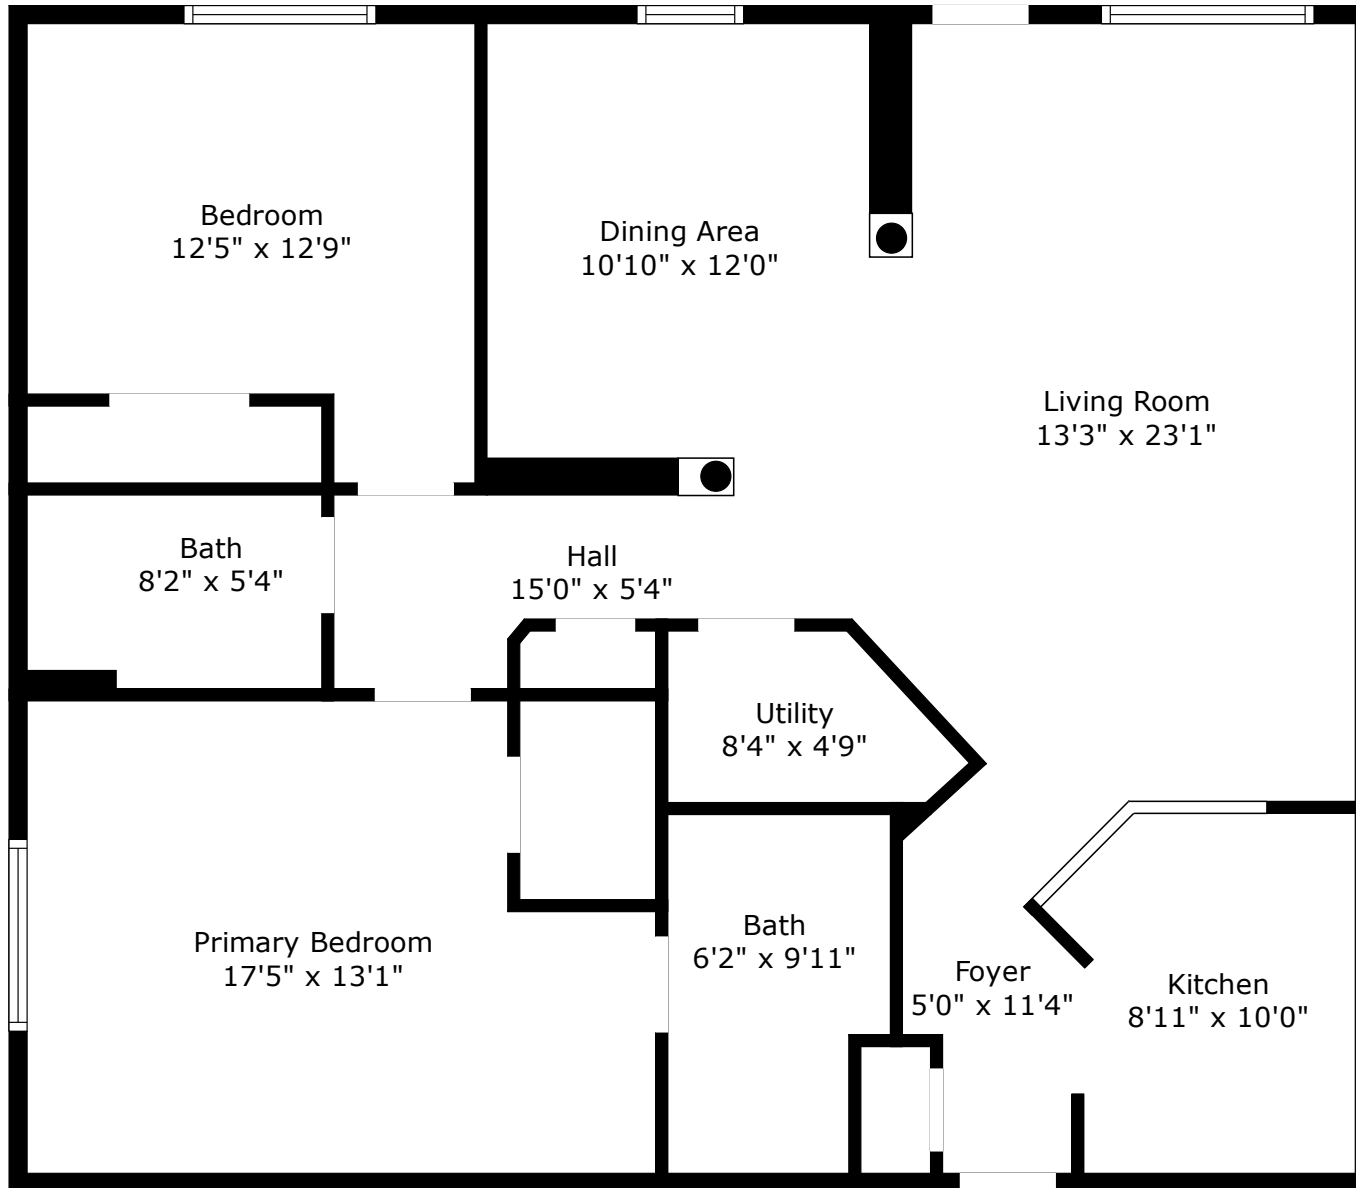

# 1906 Basildon Road

The Battery at Park West | Mount Pleasant, SC 29466

**TOTAL: 1174 sq. ft**  
FLOOR 1: 1174 sq. ft

Floor Plan Created By Cubicasa App. Measurements Deemed Highly Reliable But Not Guaranteed.