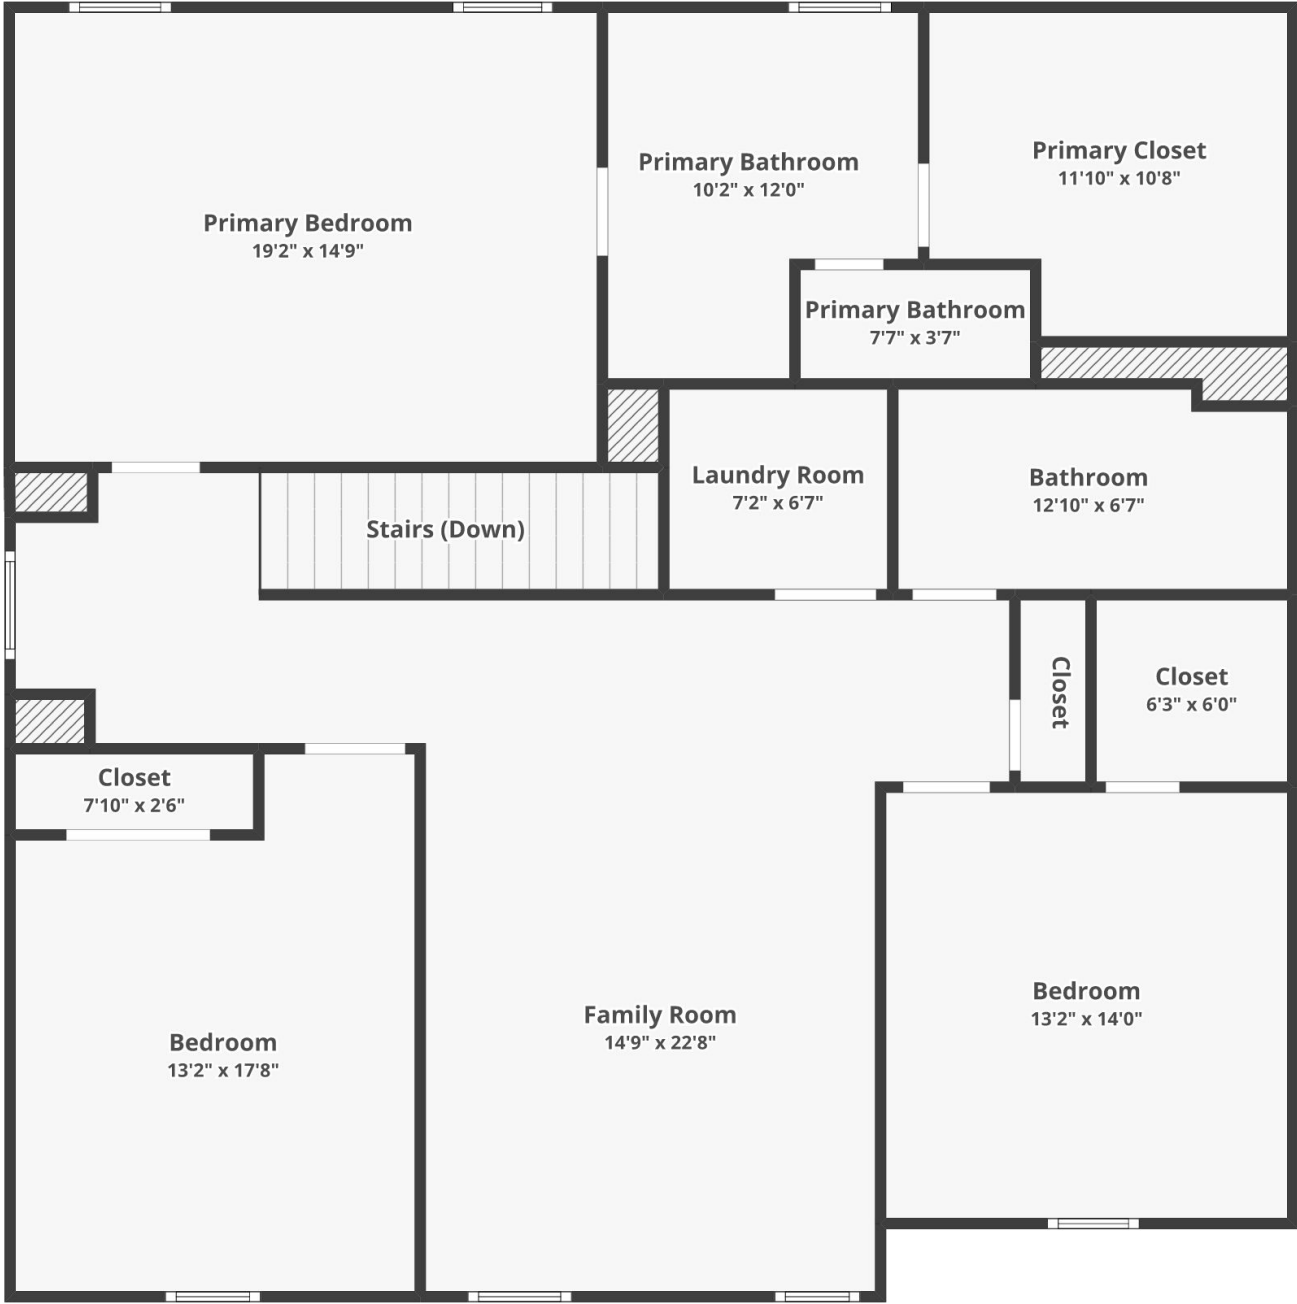

505 Grey Owl Way

Grand Bees | Charleston, SC 29414

FLOOR 1

FLOOR 2

Floor plans/tour cannot be used for building or design purposes. Sizes and dimensions are approximate.

505 Grey Owl Way

Grand Bees | Charleston, SC 29414

Floor 1

Floor plans/tour cannot be used for building or design purposes. Sizes and dimensions are approximate.

505 Grey Owl Way
Grand Bees | Charleston, SC 29414

Floor 2

Floor plans/tour cannot be used for building or design purposes. Sizes and dimensions are approximate.