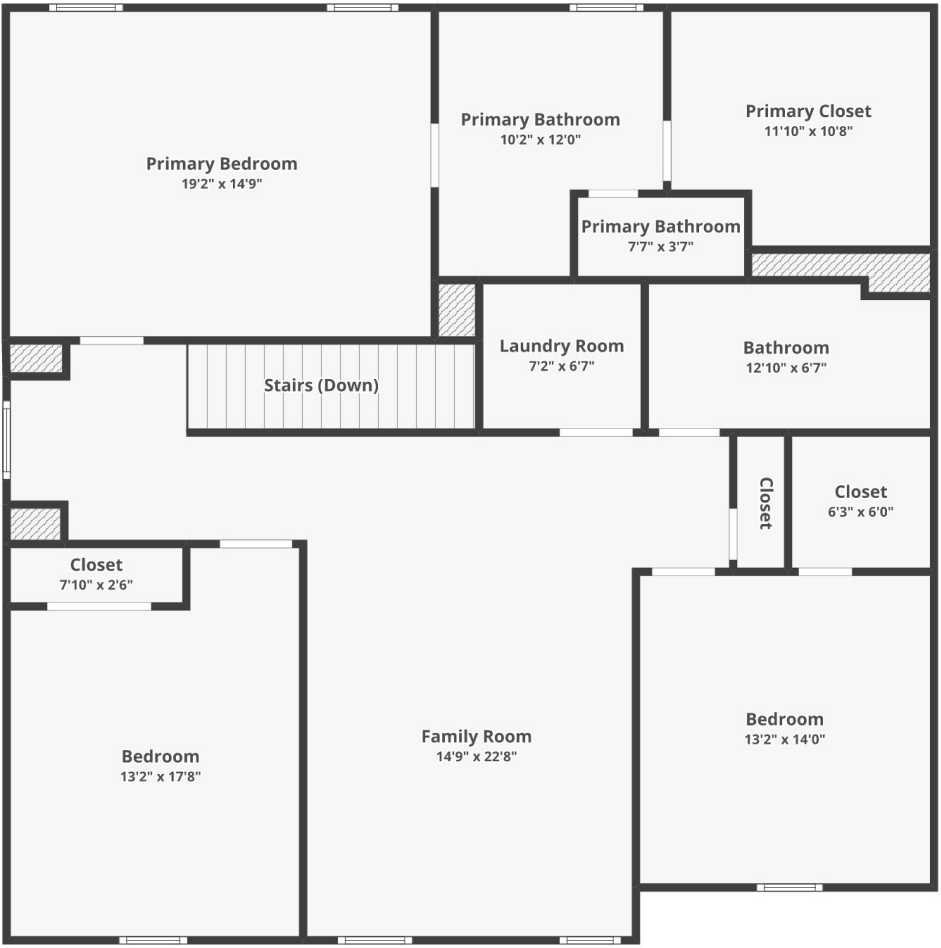

505 Grey Owl Way

Grand Bees | Charleston, SC 29414

FLOOR 1

FLOOR 2

Floor plans/tour cannot be used for building or design purposes. Sizes and dimensions are approximate.

505 Grey Owl Way

Grand Bees | Charleston, SC 29414

Floor 1

Floor plans/tour cannot be used for building or design purposes. Sizes and dimensions are approximate.

505 Grey Owl Way
Grand Bees | Charleston, SC 29414

Floor 2

Floor plans/tour cannot be used for building or design purposes. Sizes and dimensions are approximate.