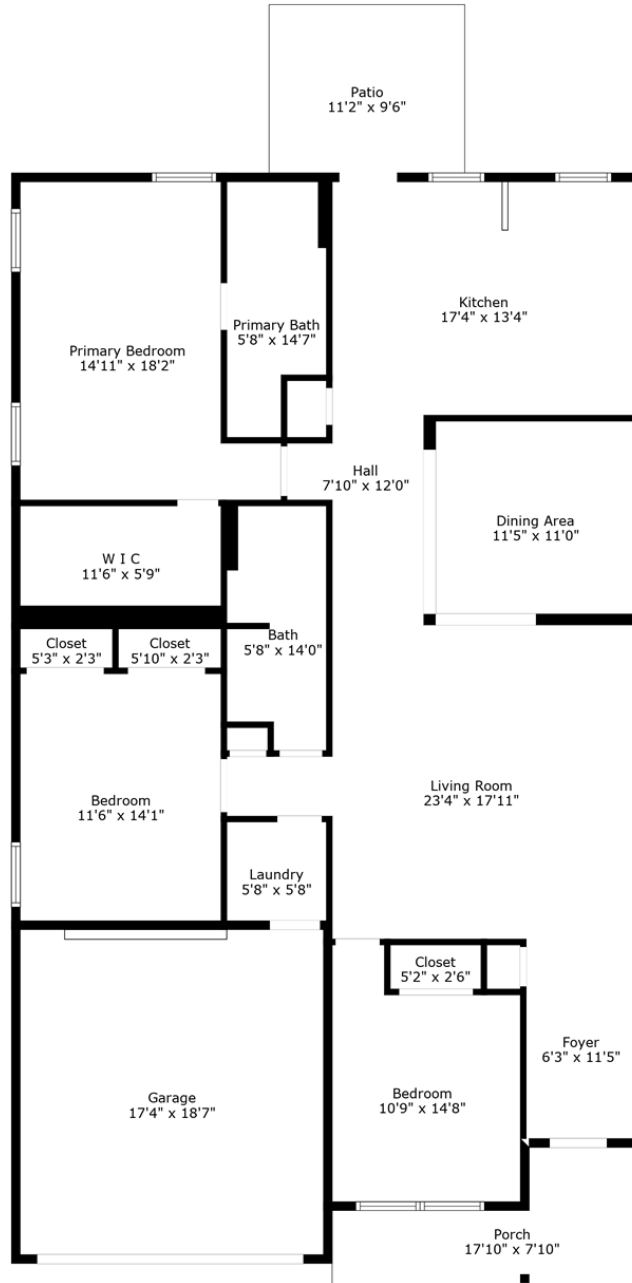

1053 Briar Rose Lane

Hunters Bend | Ladson, SC 29456

TOTAL: 2058 sq. ft

FLOOR 1: 2058 sq. ft

EXCLUDED AREAS: PORCH: 99 sq. ft, PATIO: 107 sq. ft