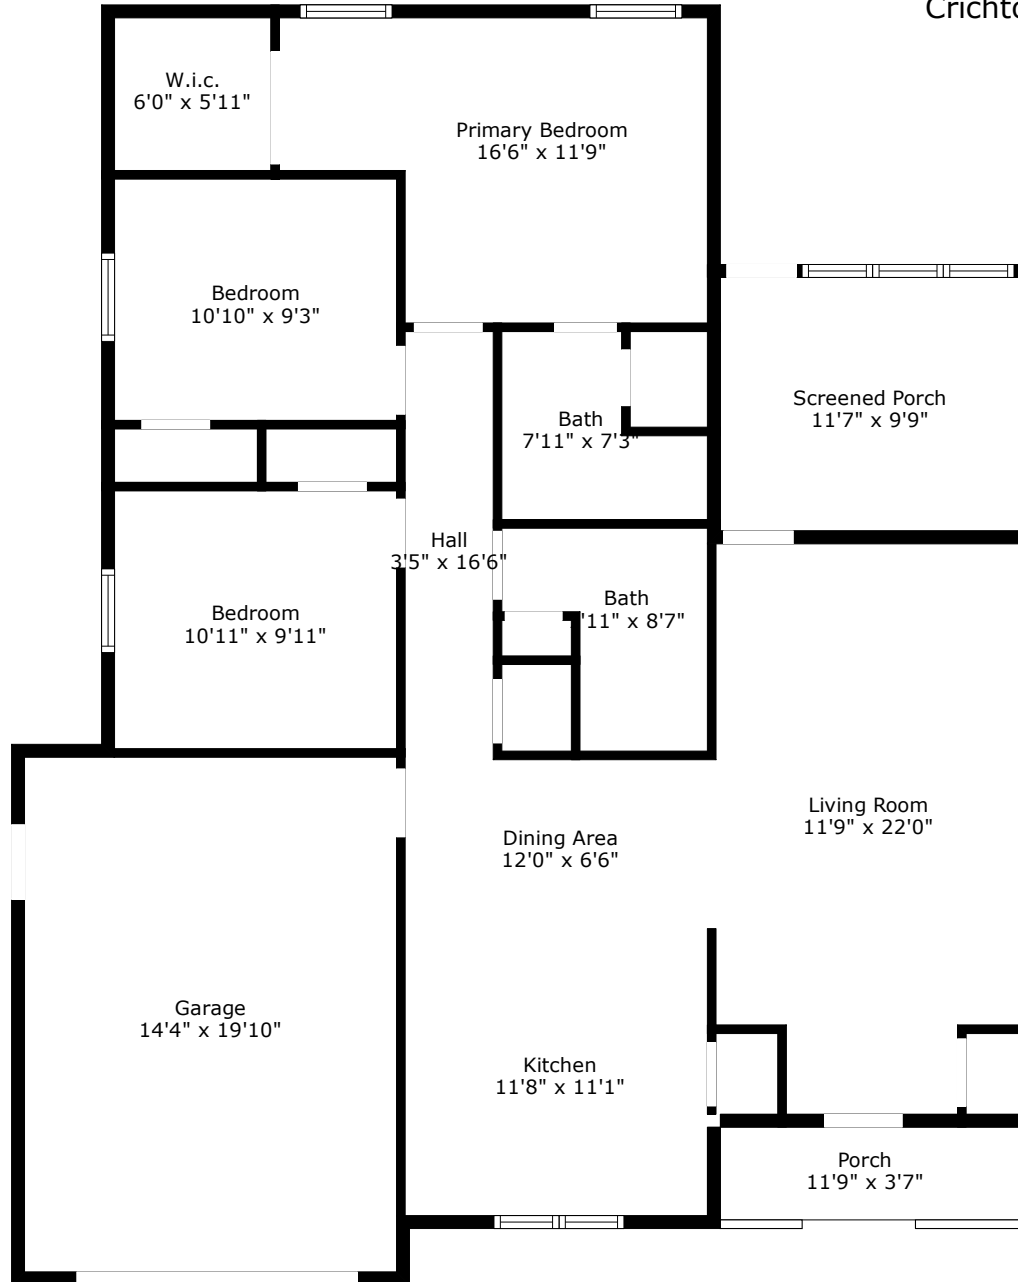

407 Parish Parc Drive

Crichton Parish | Summerville, SC 29485

TOTAL: 1123 sq. ft

FLOOR 1: 1123 sq. ft

EXCLUDED AREAS: GARAGE: 286 sq. ft, SCREENED PORCH: 113 sq. ft, PORCH: 42 sq. ft

Measurements Are Calculated By Cubicasa Technology. Deemed Highly Reliable But Not Guaranteed.