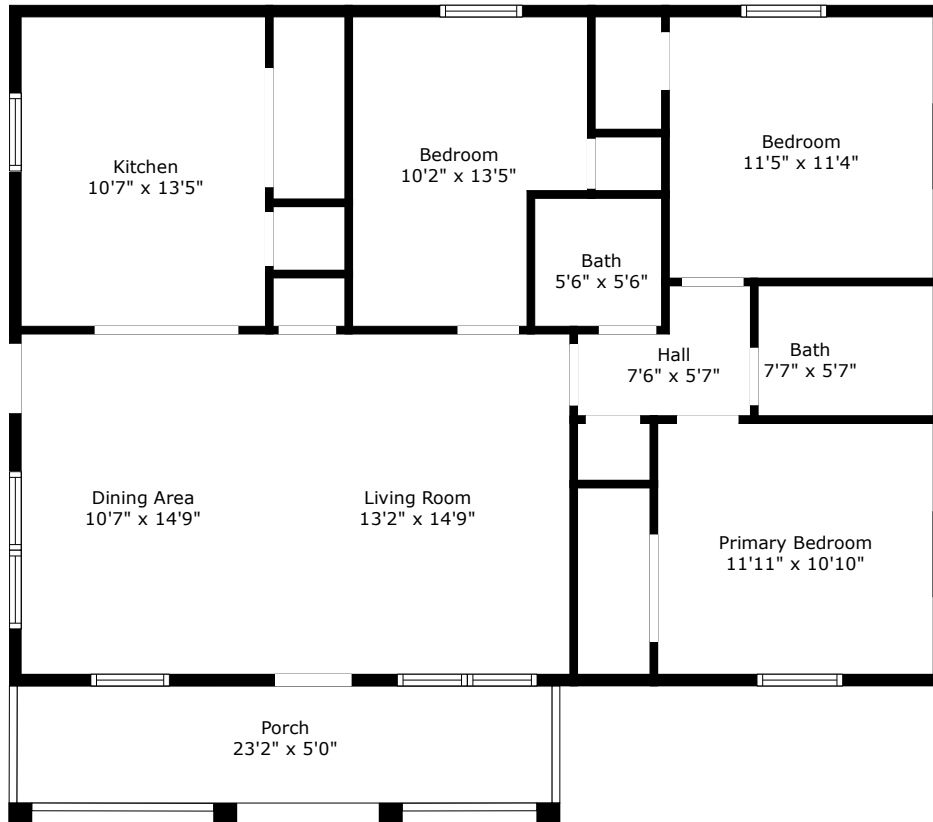

# 1104 Exodus Way

Brownswood Place | Johns Island, SC 29455

**TOTAL: 1318 sq. ft**  
FLOOR 1: 1318 sq. ft  
EXCLUDED AREAS: PORCH: 117 sq. ft

Measurements Are Calculated By Cubicasa Technology. Deemed Highly Reliable But Not Guaranteed.