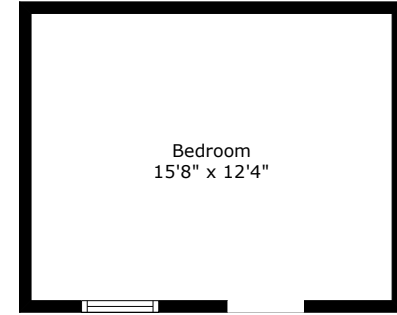

# 1104 Exodus Way

Brownswood Place | Johns Island, SC 29455

**TOTAL: 1318 sq. ft**  
FLOOR 1: 1318 sq. ft  
EXCLUDED AREAS: PORCH: 117 sq. ft

Measurements Are Calculated By Cubicasa Technology. Deemed Highly Reliable But Not Guaranteed.