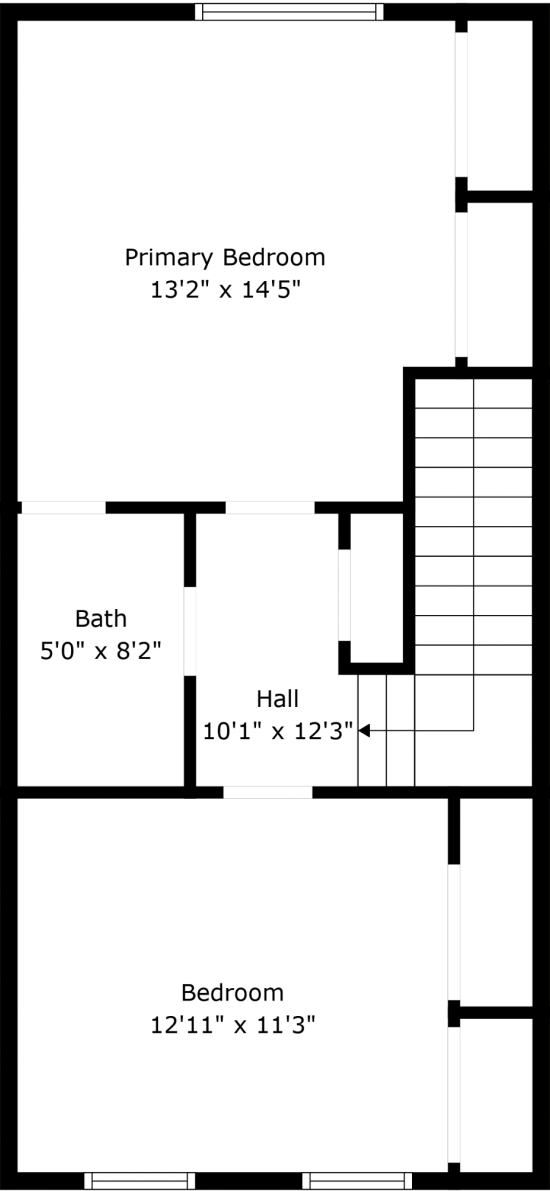

# 121 Heritage Place

Heritage Village | Mount Pleasant, SC 29464

Floor 1

Floor 2

**TOTAL: 1066 sq. ft**  
FLOOR 1: 533 sq. ft, FLOOR 2: 533 sq. ft

Measurements Are Calculated By Cubicasa Technology. Deemed Highly Reliable But Not Guaranteed.

# 121 Heritage Place

Heritage Village | Mount Pleasant, SC 29464

**TOTAL: 1066 sq. ft**

FLOOR 1: 533 sq. ft, FLOOR 2: 533 sq. ft

Measurements Are Calculated By Cubicasa Technology. Deemed Highly Reliable But Not Guaranteed.