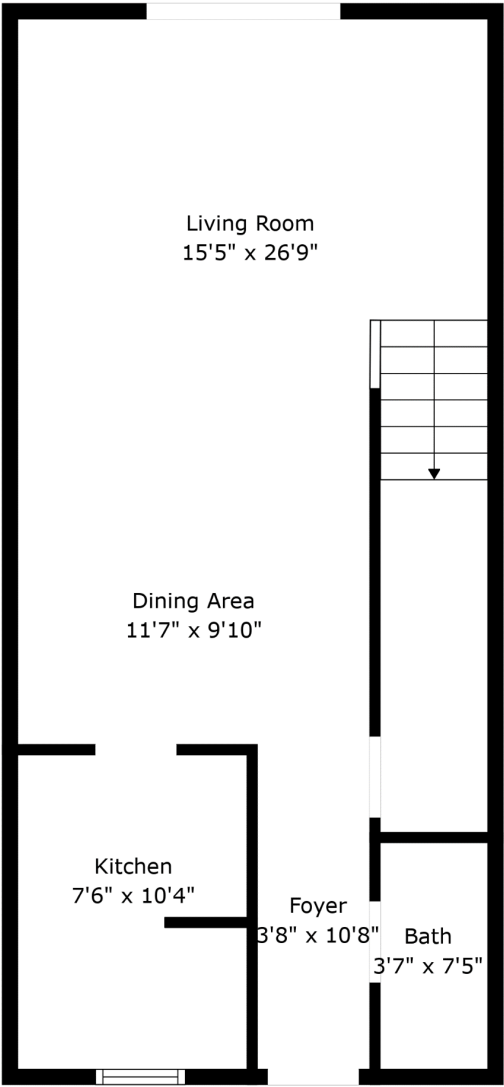

# 121 Heritage Place

Heritage Village | Mount Pleasant, SC 29464

Floor 1

Floor 2

**TOTAL: 1066 sq. ft**  
FLOOR 1: 533 sq. ft, FLOOR 2: 533 sq. ft

Measurements Are Calculated By Cubicasa Technology. Deemed Highly Reliable But Not Guaranteed.

# 121 Heritage Place

Heritage Village | Mount Pleasant, SC 29464

**TOTAL: 1066 sq. ft**

FLOOR 1: 533 sq. ft, FLOOR 2: 533 sq. ft

Measurements Are Calculated By Cubicasa Technology. Deemed Highly Reliable But Not Guaranteed.