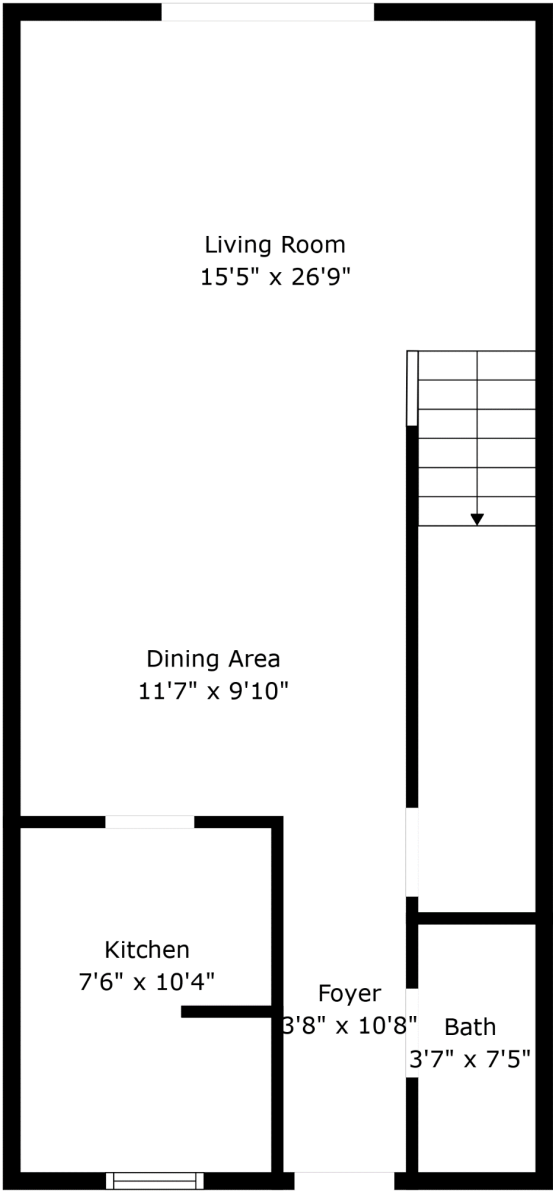

# 121 Heritage Place

Heritage Village | Mount Pleasant, SC 29464

Floor 1

Floor 2

**TOTAL: 1066 sq. ft**  
FLOOR 1: 533 sq. ft, FLOOR 2: 533 sq. ft

Measurements Are Calculated By Cubicasa Technology. Deemed Highly Reliable But Not Guaranteed.

# 121 Heritage Place

Heritage Village | Mount Pleasant, SC 29464

**TOTAL: 1066 sq. ft**

FLOOR 1: 533 sq. ft, FLOOR 2: 533 sq. ft

Measurements Are Calculated By Cubicasa Technology. Deemed Highly Reliable But Not Guaranteed.