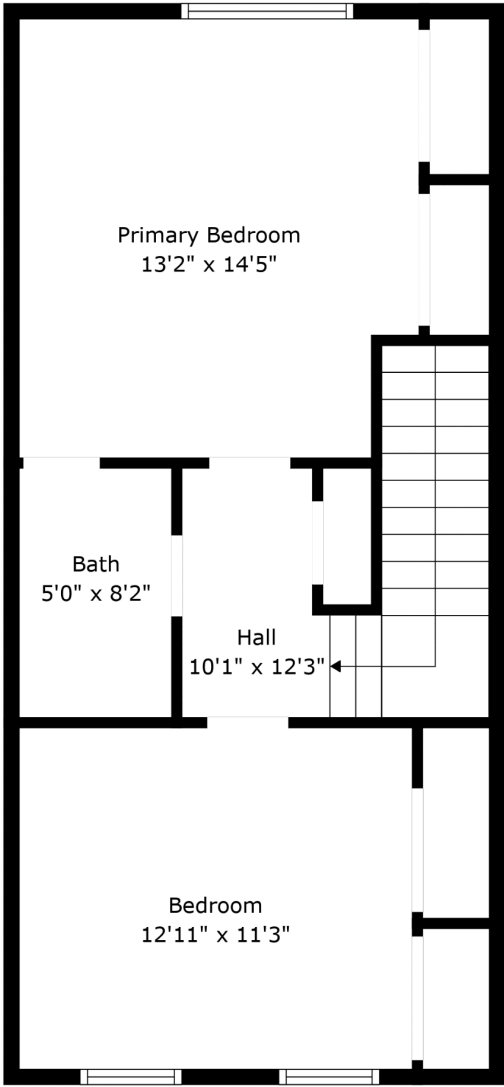

# 121 Heritage Place

Heritage Village | Mount Pleasant, SC 29464

Floor 1

Floor 2

**TOTAL: 1066 sq. ft**  
FLOOR 1: 533 sq. ft, FLOOR 2: 533 sq. ft

Measurements Are Calculated By Cubicasa Technology. Deemed Highly Reliable But Not Guaranteed.

# 121 Heritage Place

Heritage Village | Mount Pleasant, SC 29464

**TOTAL: 1066 sq. ft**

FLOOR 1: 533 sq. ft, FLOOR 2: 533 sq. ft

Measurements Are Calculated By Cubicasa Technology. Deemed Highly Reliable But Not Guaranteed.