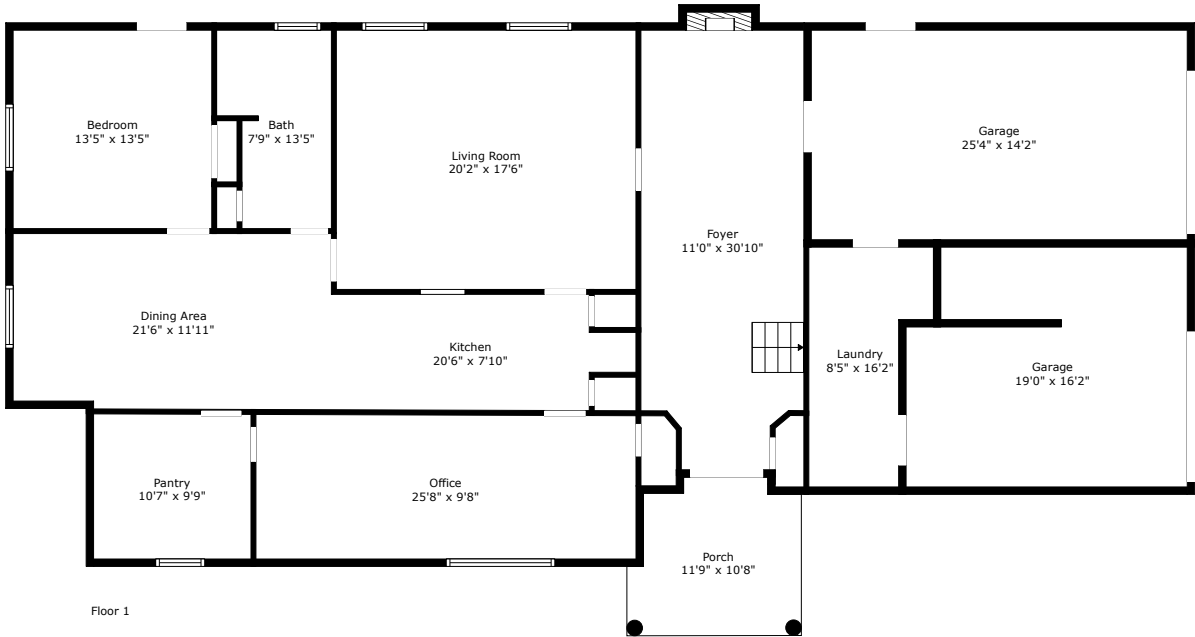

Floor 2

Floor 1

TOTAL: 3479 sq. ft
FLOOR 1: 1898 sq. ft, FLOOR 2: 1581 sq. ft
EXCLUDED AREAS: GARAGE: 648 sq. ft, PORCH: 113 sq. ft, FIREPLACE: 3 sq. ft