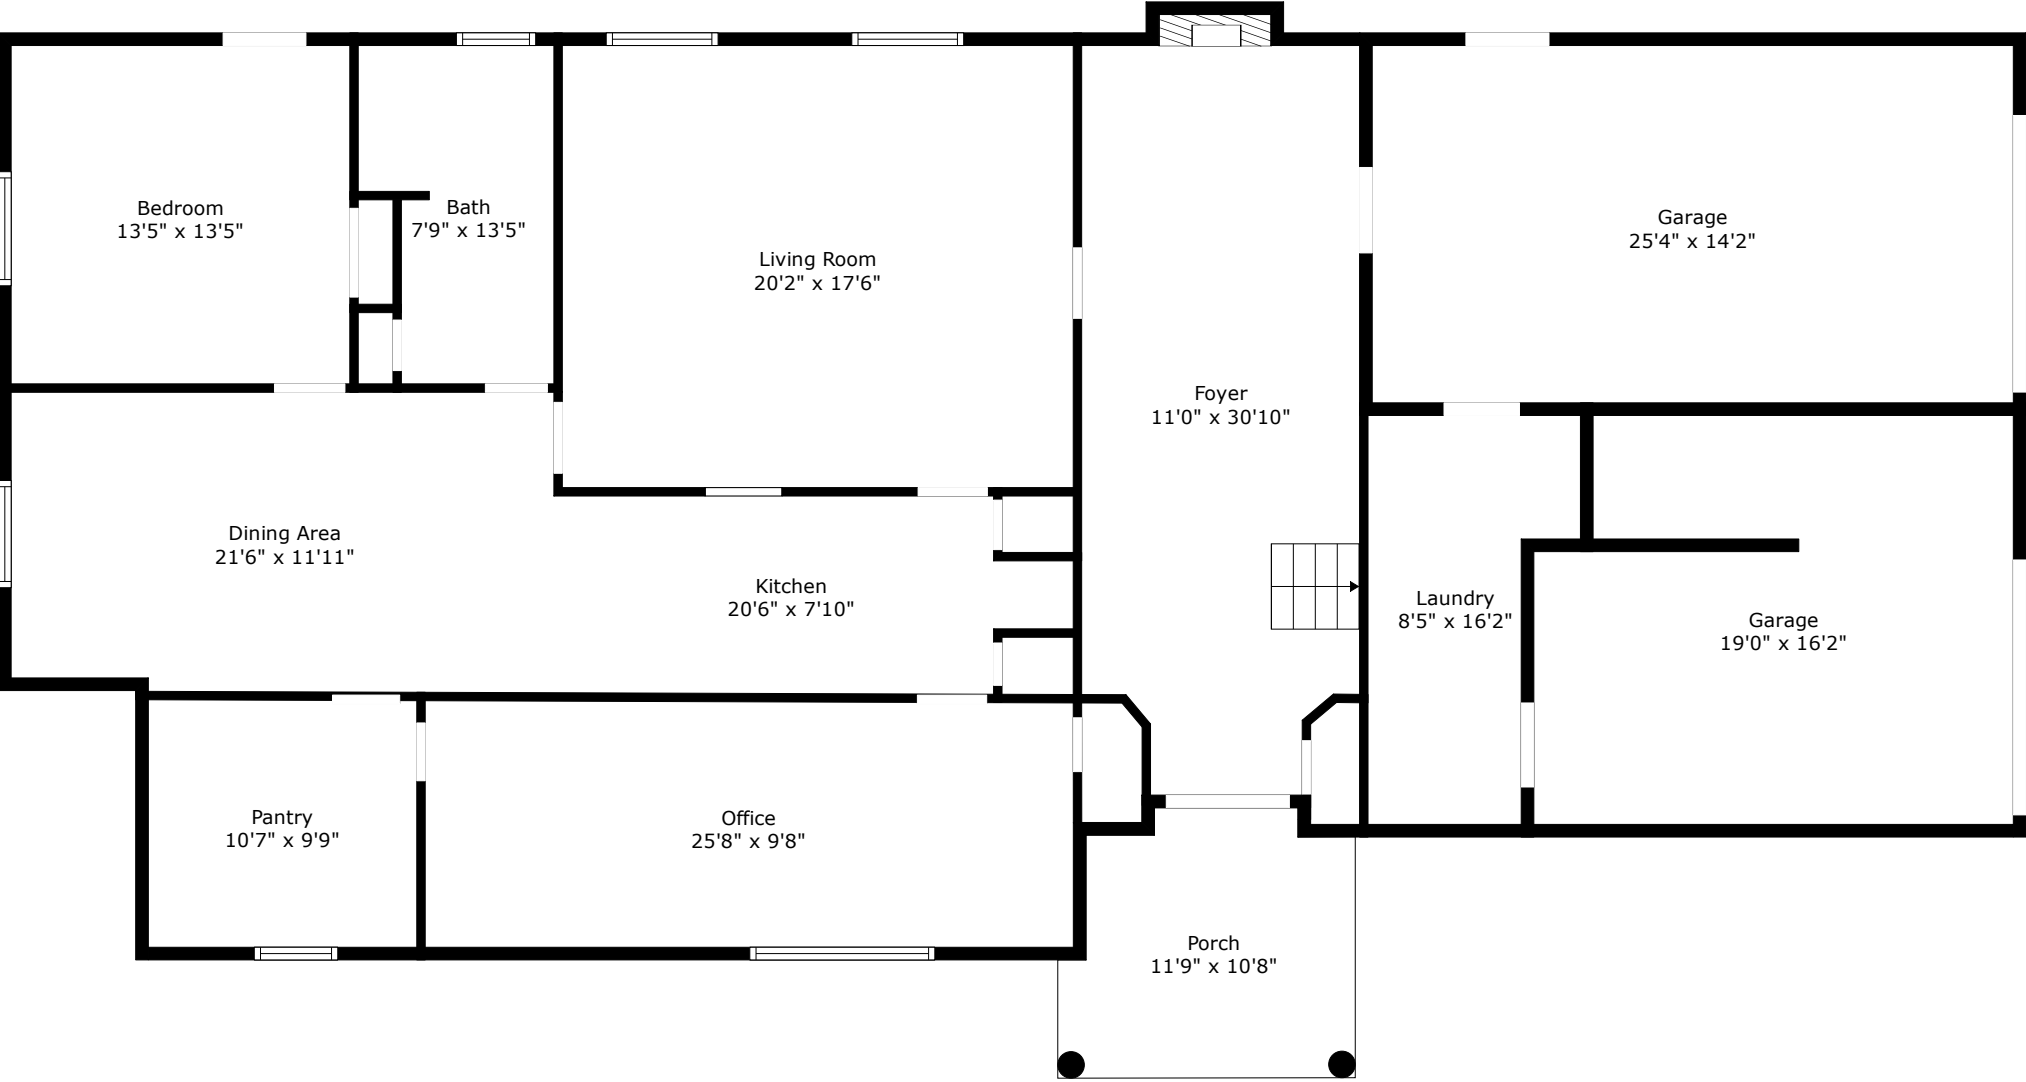

118 Nello Drive

Nello Farms | Goose Creek, SC 29445

TOTAL: 3479 sq. ft
FLOOR 1: 1898 sq. ft, FLOOR 2: 1581 sq. ft
EXCLUDED AREAS: GARAGE: 648 sq. ft, PORCH: 113 sq. ft, FIREPLACE: 3 sq. ft