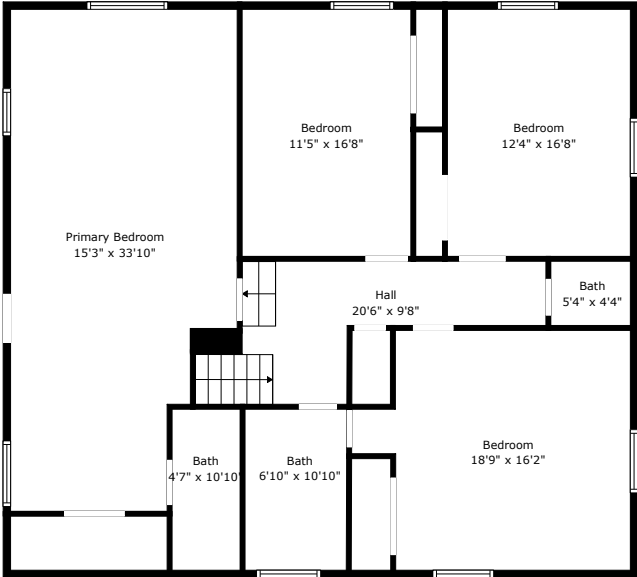

118 Nello Drive

Nello Farms | Goose Creek, SC 29445

Floor 2