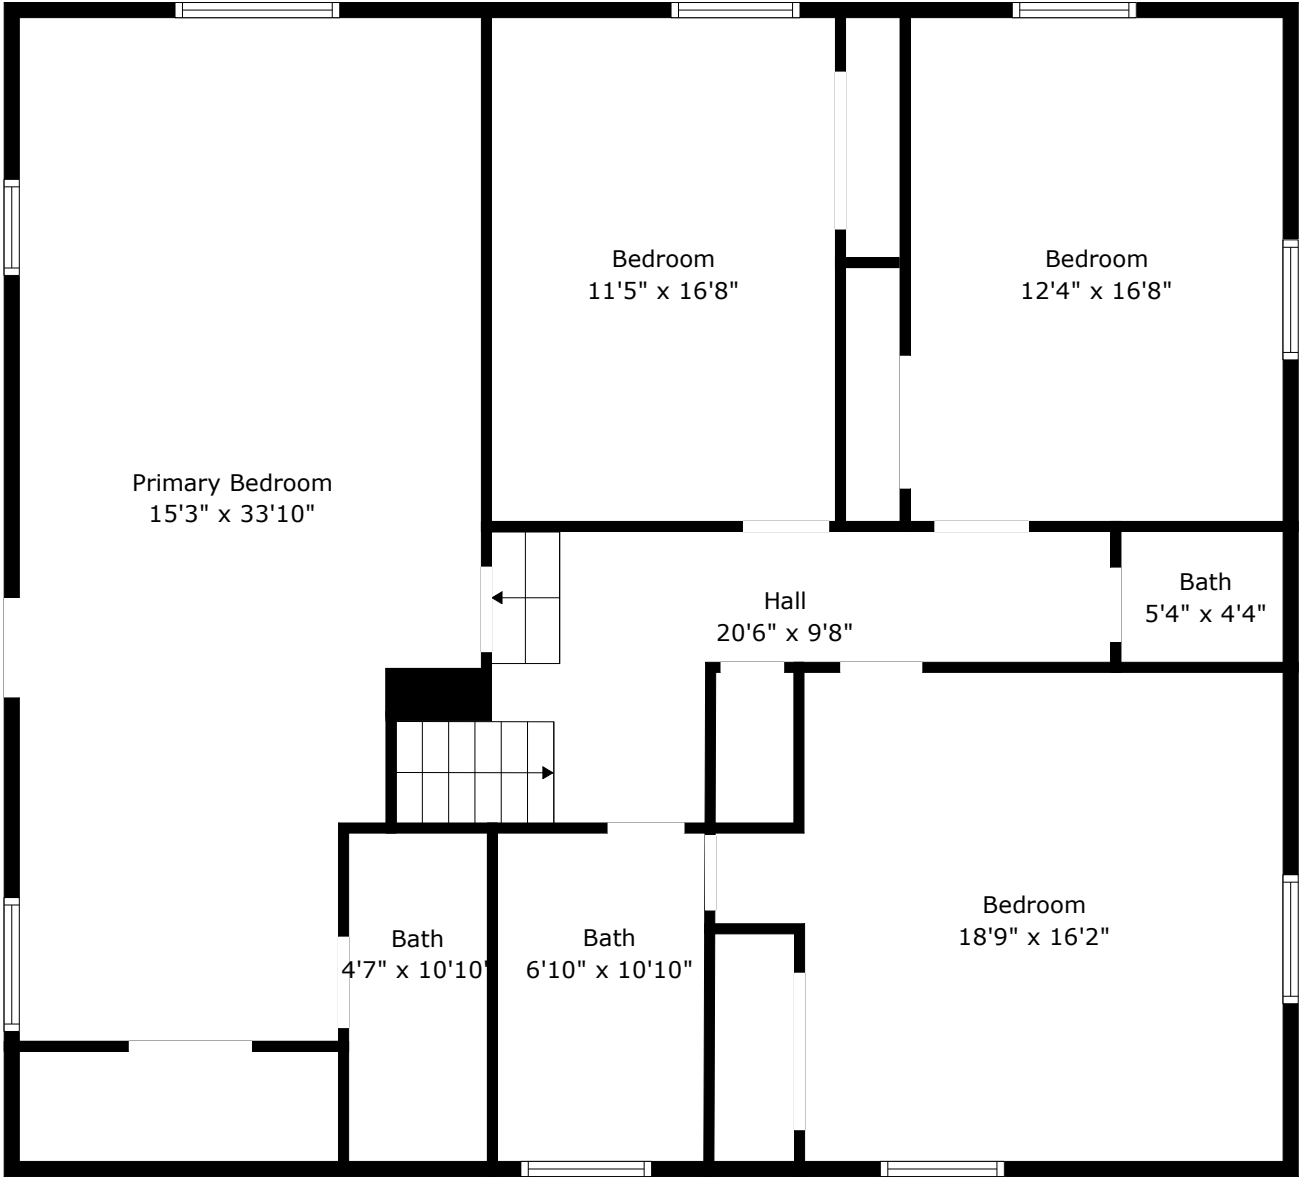

Floor 1

118 Nello Drive

Nello Farms | Goose Creek, SC 29445

Floor 2

TOTAL: 3479 sq. ft
FLOOR 1: 1898 sq. ft, FLOOR 2: 1581 sq. ft
EXCLUDED AREAS: GARAGE: 648 sq. ft, PORCH: 113 sq. ft, FIREPLACE: 3 sq. ft