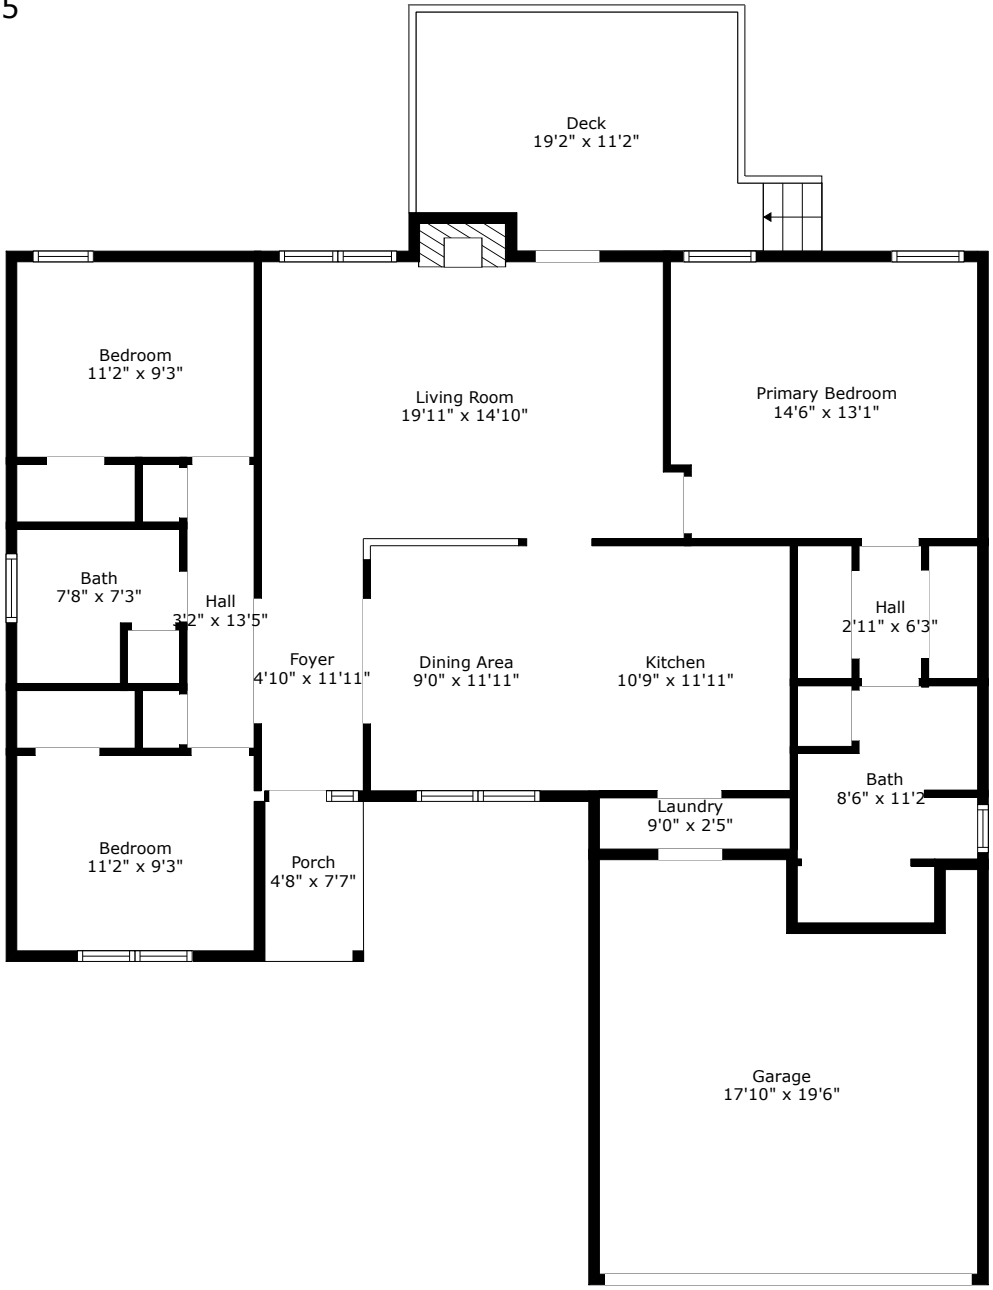

# 102 Crystal Street

Ryan Creek | Goose Creek, SC 29445

**TOTAL: 1290 sq. ft**  
FLOOR 1: 1290 sq. ft  
EXCLUDED AREAS: GARAGE: 322 sq. ft, DECK: 175 sq. ft, PORCH: 35 sq. ft,  
FIREPLACE: 9 sq. ft

Floor Plan Created By Cubicasa App. Measurements Deemed Highly Reliable But Not Guaranteed.