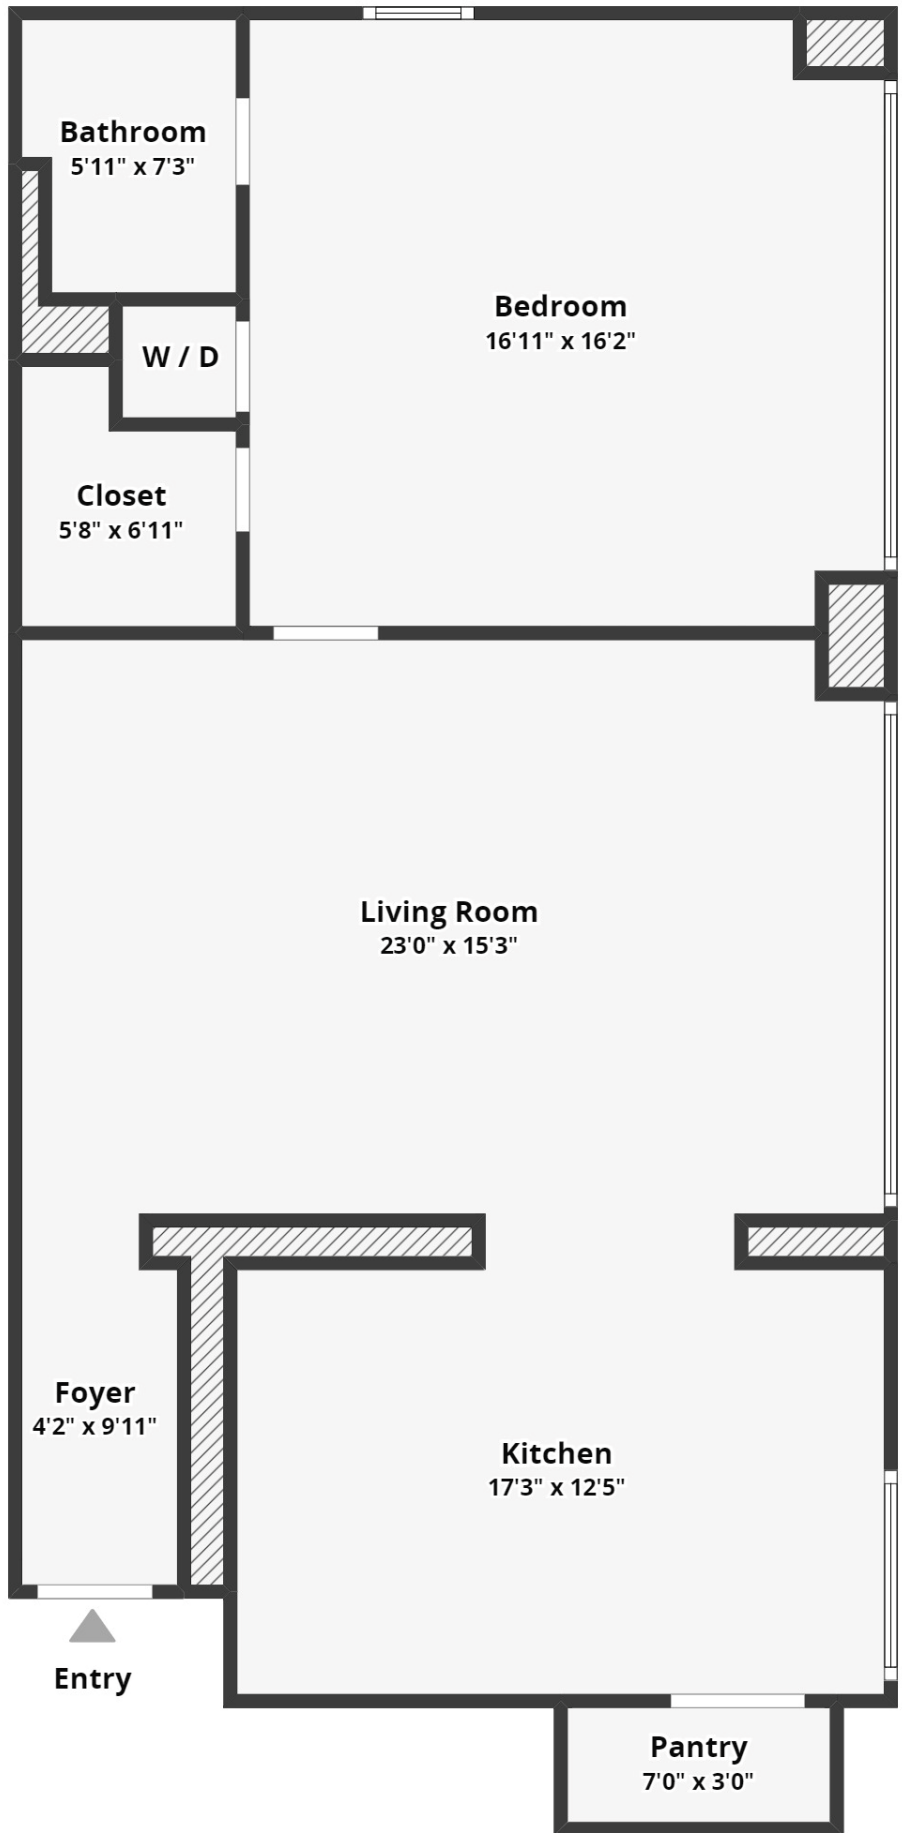

# 67 Legare Street 301

Harleston Village | Charleston, SC 29401

All dimensions are approximate and subject to independent verification