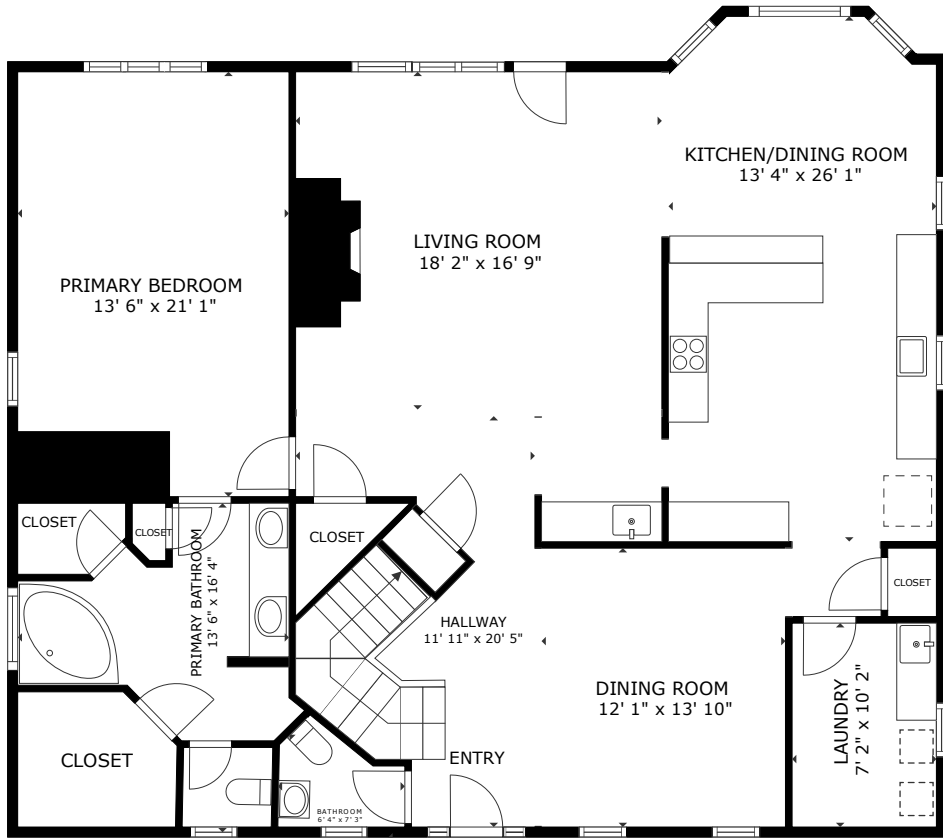

1854 Cornish Avenue

Camp Road Estates | Charleston, SC 29412

FLOOR 1

FLOOR 2

GROSS INTERNAL AREA
FLOOR 1 1,737 sq.ft. FLOOR 2 706 sq.ft.
TOTAL : 2,443 sq.ft.

SIZES AND DIMENSIONS ARE APPROXIMATE, ACTUAL MAY VARY.

1854 Cornish Avenue

Camp Road Estates | Charleston, SC 29412

FLOOR 1

GROSS INTERNAL AREA
FLOOR 1 1,737 sq.ft. FLOOR 2 706 sq.ft.
TOTAL : 2,443 sq.ft.

SIZES AND DIMENSIONS ARE APPROXIMATE, ACTUAL MAY VARY.

1854 Cornish Avenue

Camp Road Estates | Charleston, SC 29412

FLOOR 2

GROSS INTERNAL AREA
FLOOR 1 1,737 sq.ft. FLOOR 2 706 sq.ft.
TOTAL : 2,443 sq.ft.

SIZES AND DIMENSIONS ARE APPROXIMATE, ACTUAL MAY VARY.