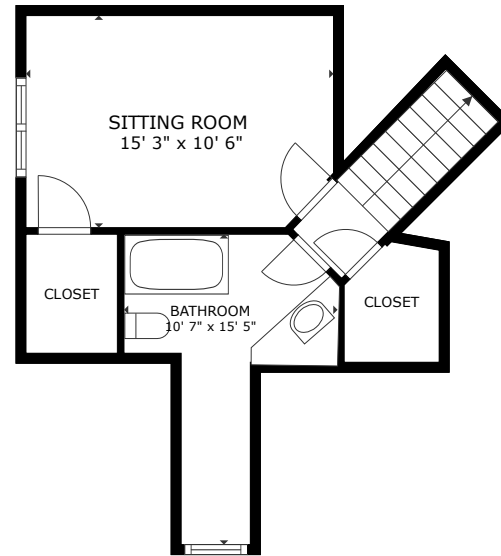

1854 Cornish Avenue

Camp Road Estates | Charleston, SC 29412

FLOOR 1

FLOOR 2

GROSS INTERNAL AREA
FLOOR 1 1,737 sq.ft. FLOOR 2 706 sq.ft.
TOTAL : 2,443 sq.ft.

SIZES AND DIMENSIONS ARE APPROXIMATE, ACTUAL MAY VARY.

1854 Cornish Avenue

Camp Road Estates | Charleston, SC 29412

FLOOR 1

GROSS INTERNAL AREA
FLOOR 1 1,737 sq.ft. FLOOR 2 706 sq.ft.
TOTAL : 2,443 sq.ft.

SIZES AND DIMENSIONS ARE APPROXIMATE, ACTUAL MAY VARY.

1854 Cornish Avenue

Camp Road Estates | Charleston, SC 29412

FLOOR 2

GROSS INTERNAL AREA
FLOOR 1 1,737 sq.ft. FLOOR 2 706 sq.ft.
TOTAL : 2,443 sq.ft.

SIZES AND DIMENSIONS ARE APPROXIMATE, ACTUAL MAY VARY.