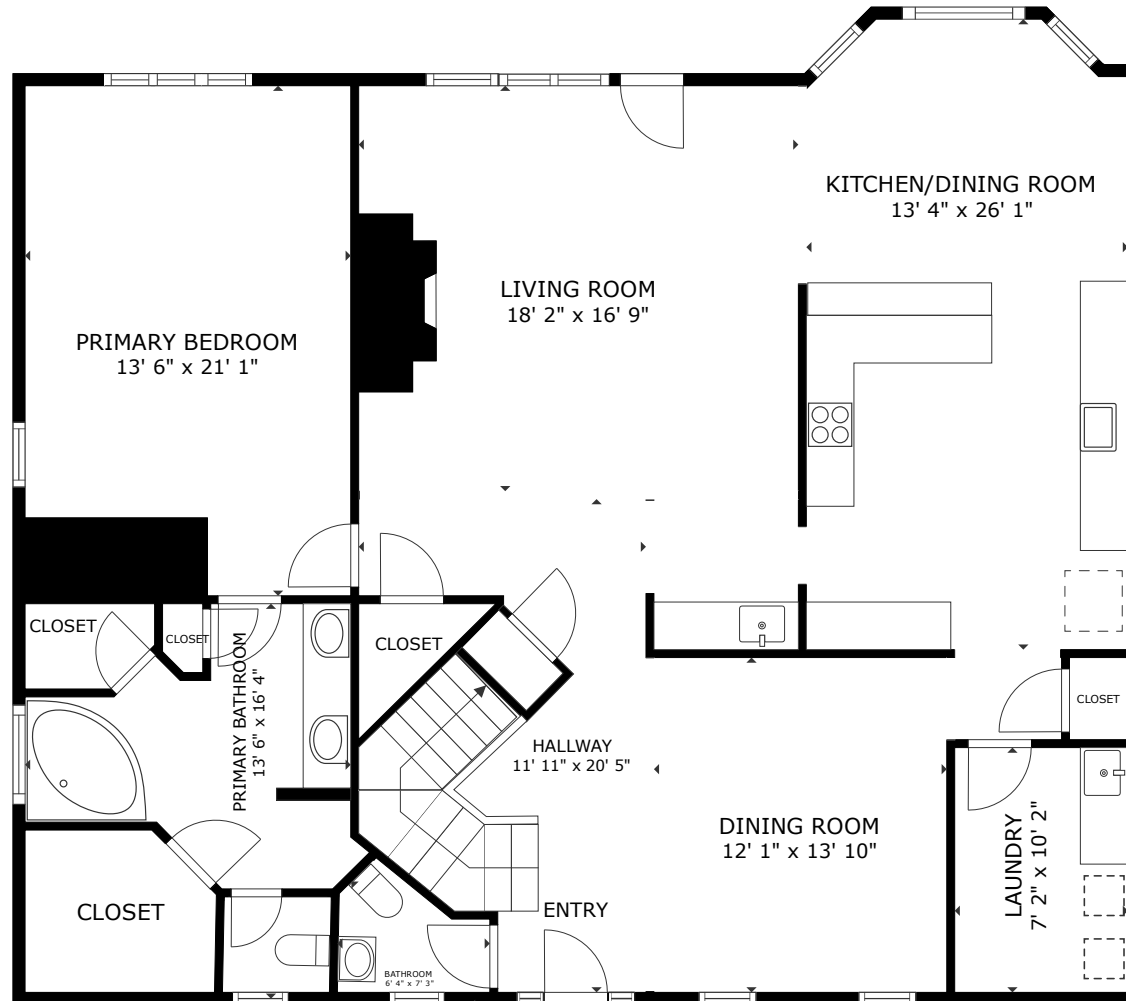

1854 Cornish Avenue

Camp Road Estates | Charleston, SC 29412

FLOOR 1

FLOOR 2

GROSS INTERNAL AREA
FLOOR 1 1,737 sq.ft. FLOOR 2 706 sq.ft.
TOTAL : 2,443 sq.ft.

SIZES AND DIMENSIONS ARE APPROXIMATE, ACTUAL MAY VARY.

1854 Cornish Avenue

Camp Road Estates | Charleston, SC 29412

FLOOR 1

GROSS INTERNAL AREA
FLOOR 1 1,737 sq.ft. FLOOR 2 706 sq.ft.
TOTAL : 2,443 sq.ft.

SIZES AND DIMENSIONS ARE APPROXIMATE, ACTUAL MAY VARY.

1854 Cornish Avenue

Camp Road Estates | Charleston, SC 29412

FLOOR 2

GROSS INTERNAL AREA
FLOOR 1 1,737 sq.ft. FLOOR 2 706 sq.ft.
TOTAL : 2,443 sq.ft.

SIZES AND DIMENSIONS ARE APPROXIMATE, ACTUAL MAY VARY.