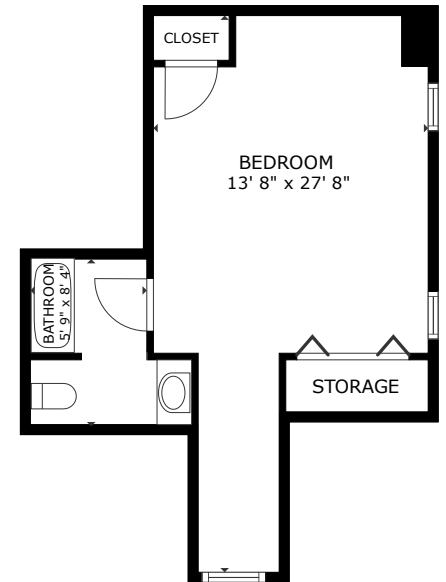

1854 Cornish Avenue

Camp Road Estates | Charleston, SC 29412

FLOOR 1

FLOOR 2

GROSS INTERNAL AREA
FLOOR 1 1,737 sq.ft. FLOOR 2 706 sq.ft.
TOTAL : 2,443 sq.ft.

SIZES AND DIMENSIONS ARE APPROXIMATE, ACTUAL MAY VARY.

1854 Cornish Avenue

Camp Road Estates | Charleston, SC 29412

FLOOR 1

GROSS INTERNAL AREA
FLOOR 1 1,737 sq.ft. FLOOR 2 706 sq.ft.
TOTAL : 2,443 sq.ft.

SIZES AND DIMENSIONS ARE APPROXIMATE, ACTUAL MAY VARY.

1854 Cornish Avenue

Camp Road Estates | Charleston, SC 29412

FLOOR 2

GROSS INTERNAL AREA
FLOOR 1 1,737 sq.ft. FLOOR 2 706 sq.ft.
TOTAL : 2,443 sq.ft.

SIZES AND DIMENSIONS ARE APPROXIMATE, ACTUAL MAY VARY.