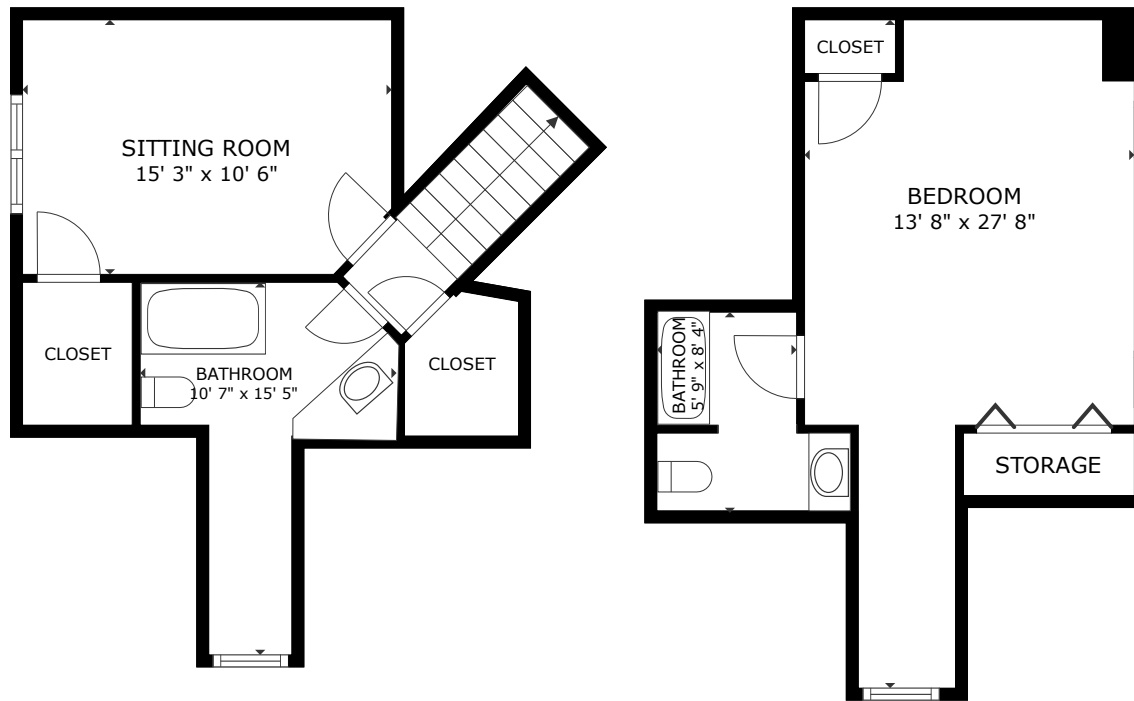

1854 Cornish Avenue

Camp Road Estates | Charleston, SC 29412

FLOOR 1

FLOOR 2

GROSS INTERNAL AREA
FLOOR 1 1,737 sq.ft. FLOOR 2 706 sq.ft.
TOTAL : 2,443 sq.ft.

SIZES AND DIMENSIONS ARE APPROXIMATE, ACTUAL MAY VARY.

1854 Cornish Avenue

Camp Road Estates | Charleston, SC 29412

FLOOR 1

GROSS INTERNAL AREA
FLOOR 1 1,737 sq.ft. FLOOR 2 706 sq.ft.
TOTAL : 2,443 sq.ft.

SIZES AND DIMENSIONS ARE APPROXIMATE, ACTUAL MAY VARY.

1854 Cornish Avenue

Camp Road Estates | Charleston, SC 29412

FLOOR 2

GROSS INTERNAL AREA
FLOOR 1 1,737 sq.ft. FLOOR 2 706 sq.ft.
TOTAL : 2,443 sq.ft.

SIZES AND DIMENSIONS ARE APPROXIMATE, ACTUAL MAY VARY.