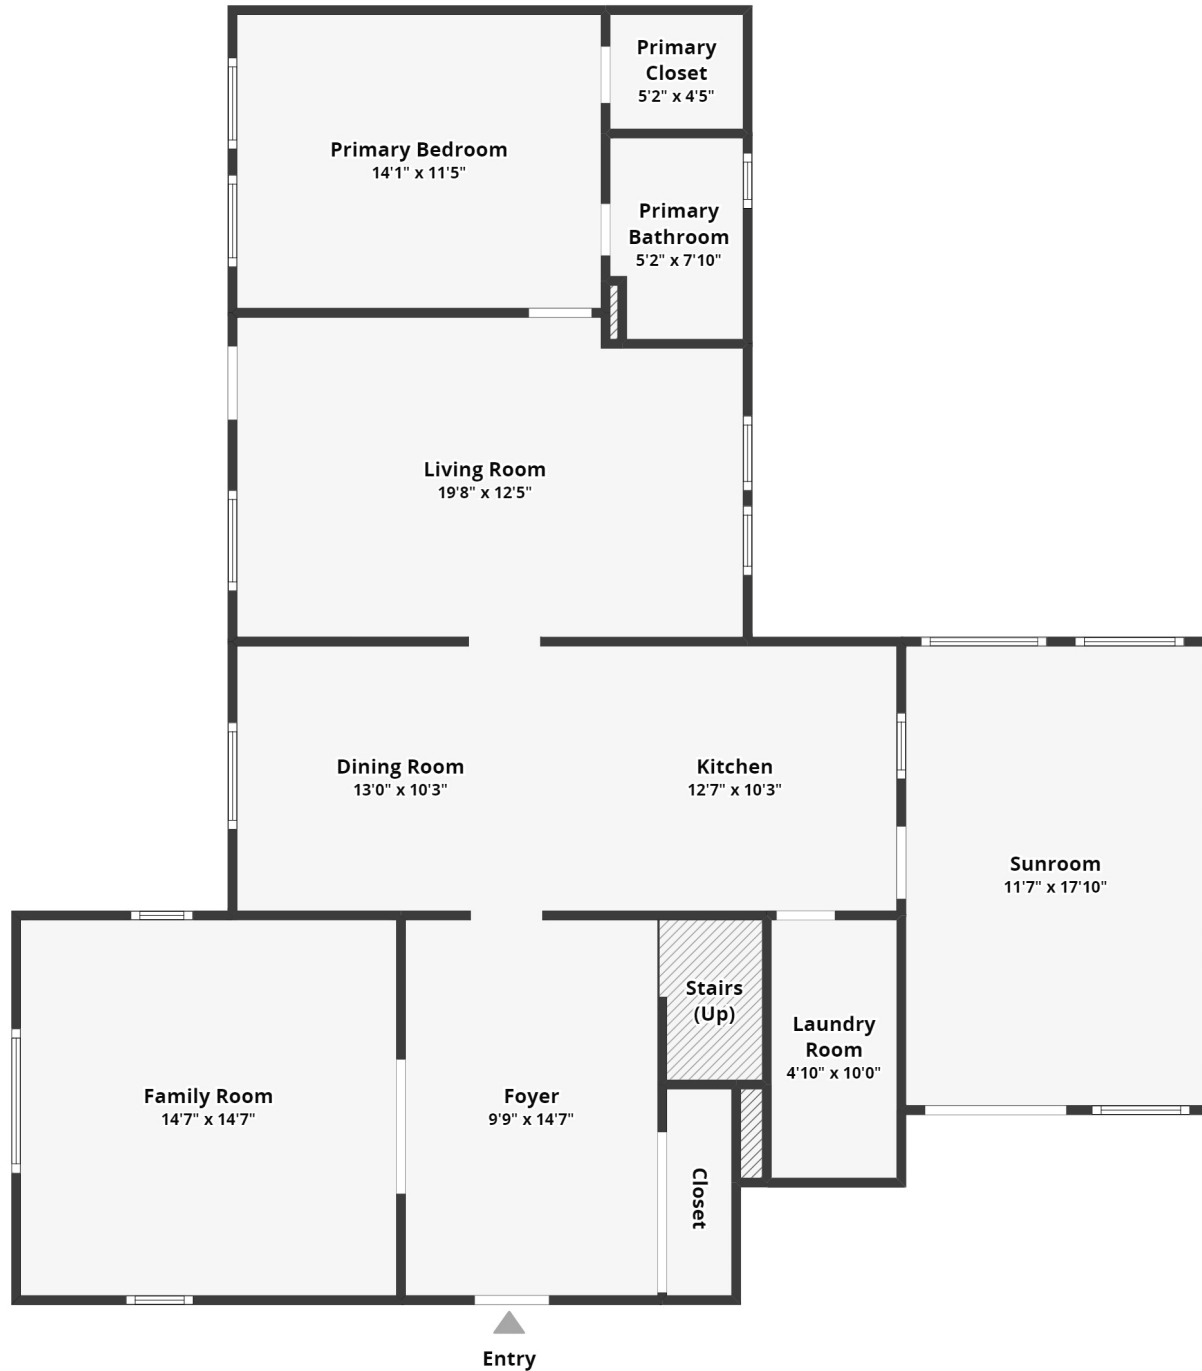

117 Pine Grove Avenue

Summerville, SC 29483

Floor 1

All dimensions are approximate and subject to independent verification

Floor 2

All dimensions are approximate and subject to independent verification

117 Pine Grove Avenue

Summerville, SC 29483

Floor 1

117 Pine Grove Avenue

Summerville, SC 29483

Floor 2

All dimensions are approximate and subject to independent verification