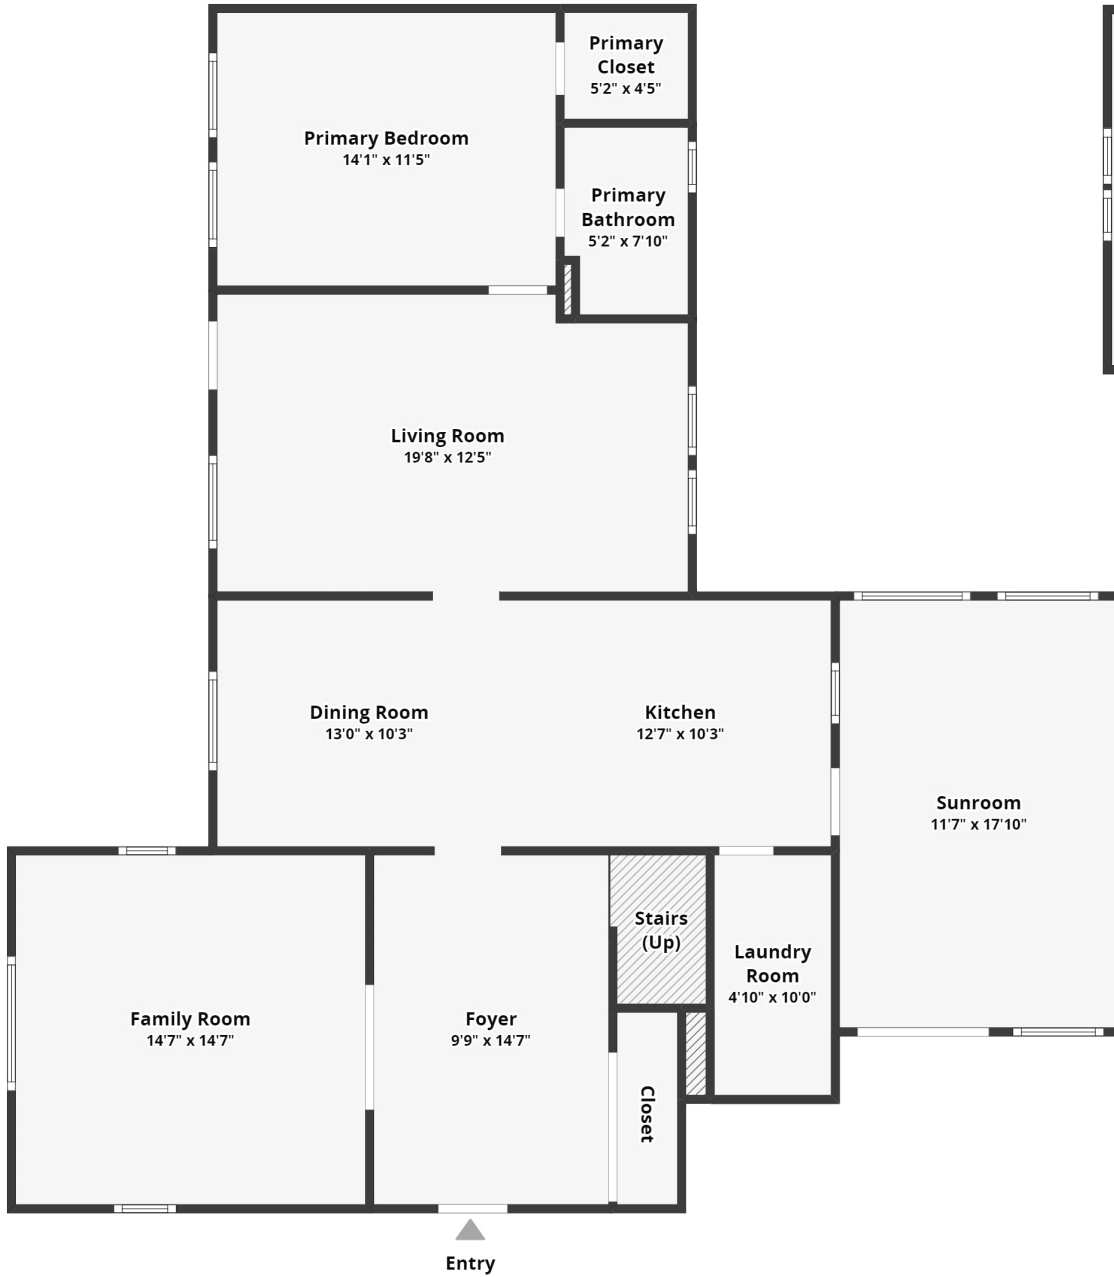

117 Pine Grove Avenue

Summerville, SC 29483

Floor 1