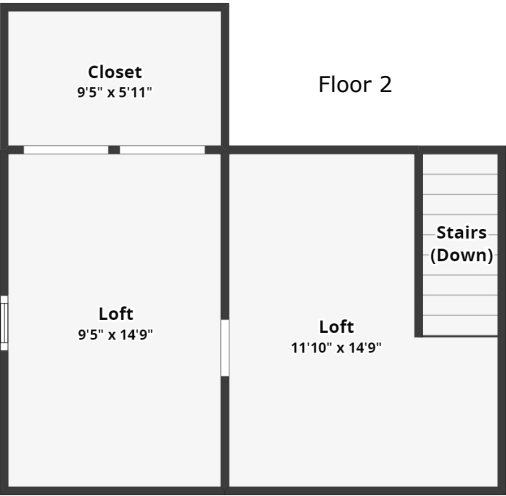

217 Bramblewood Drive

Quail Arbor | Summerville, SC 29483