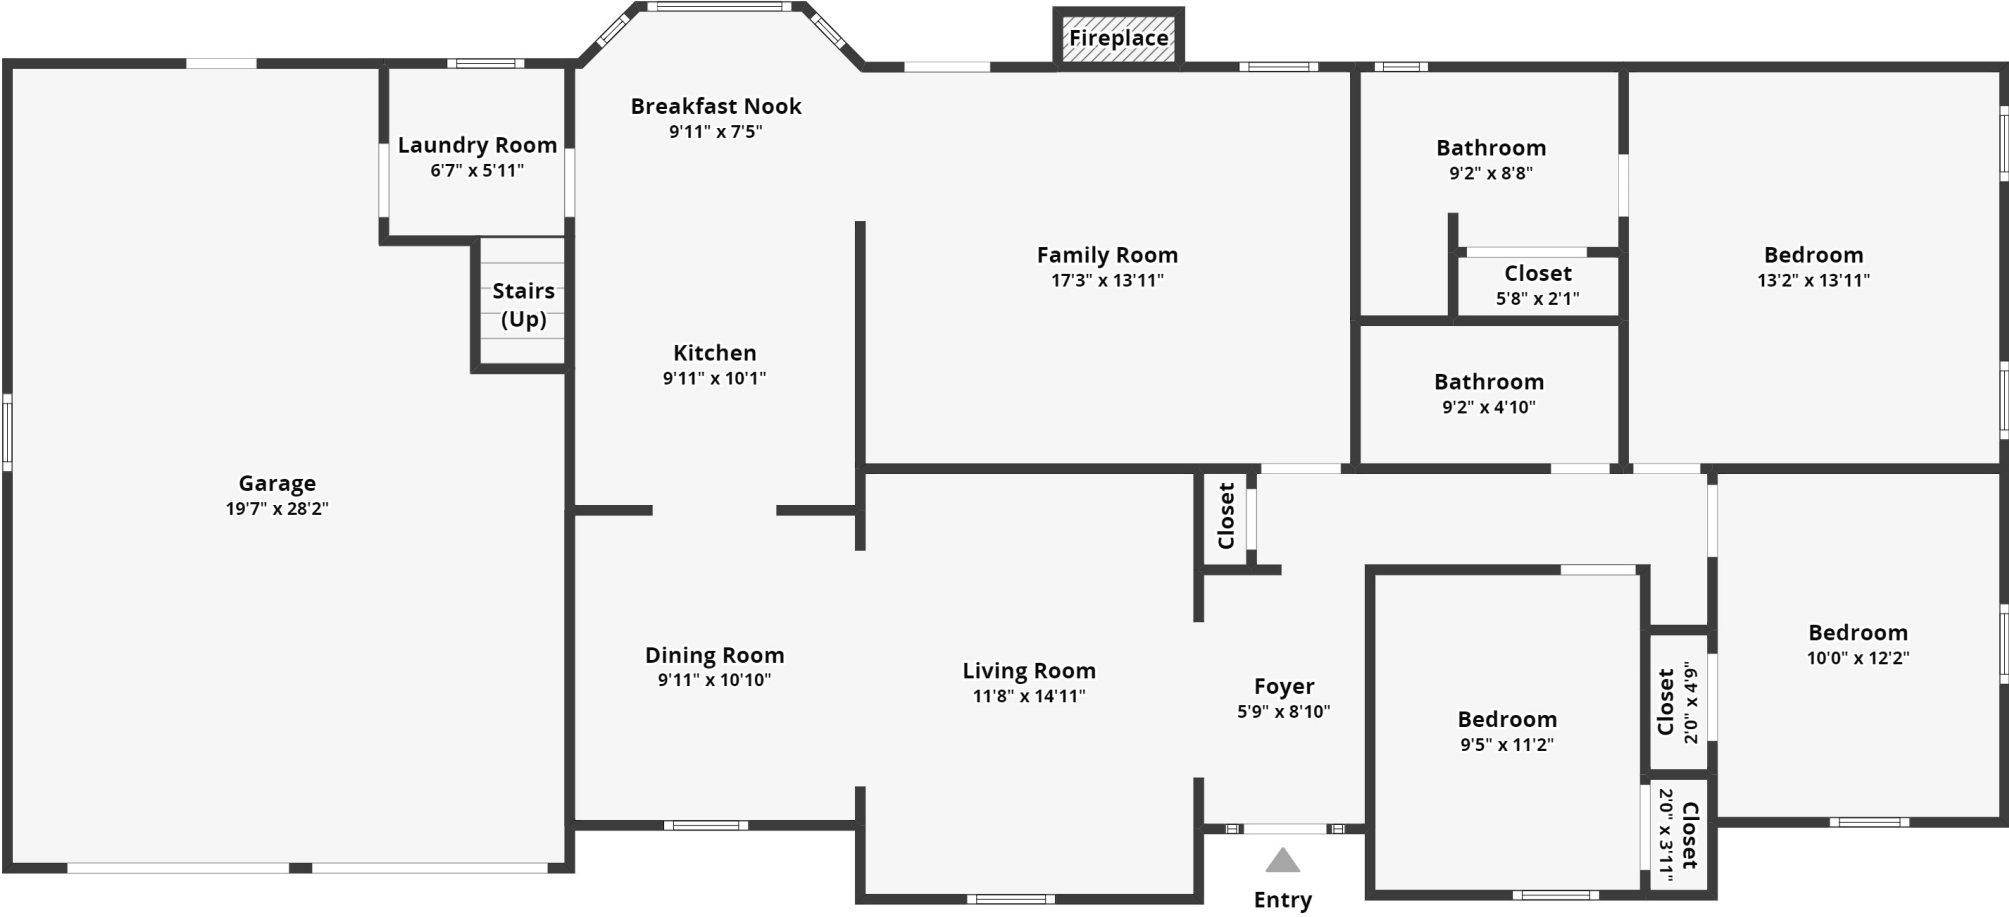

217 Bramblewood Drive

Quail Arbor | Summerville, SC 29483

Floor 1