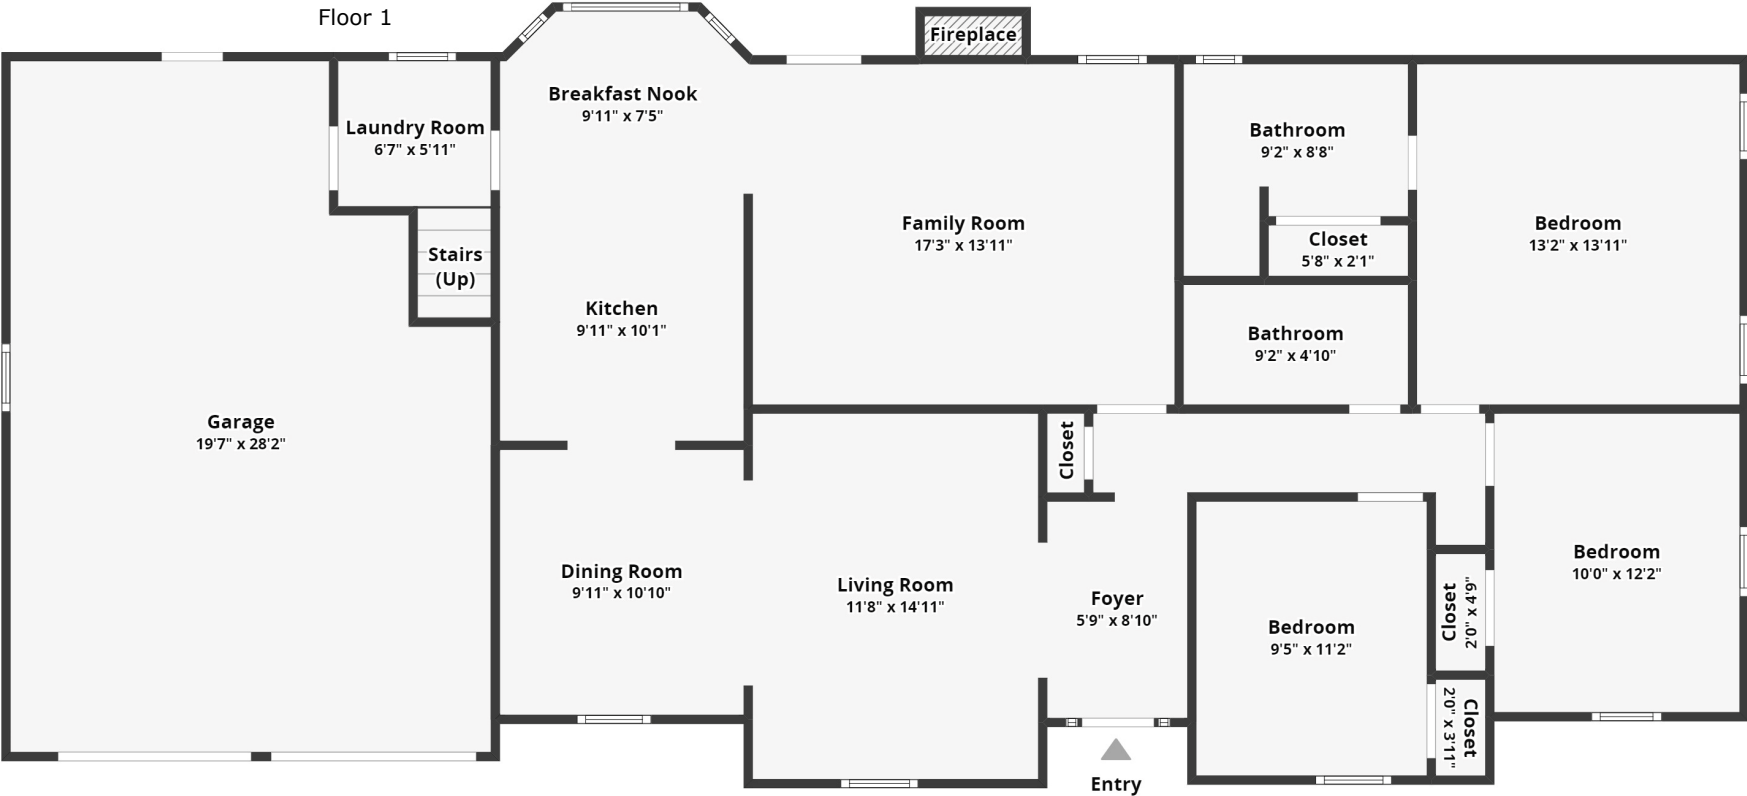

217 Bramblewood Drive

Quail Arbor | Summerville, SC 29483