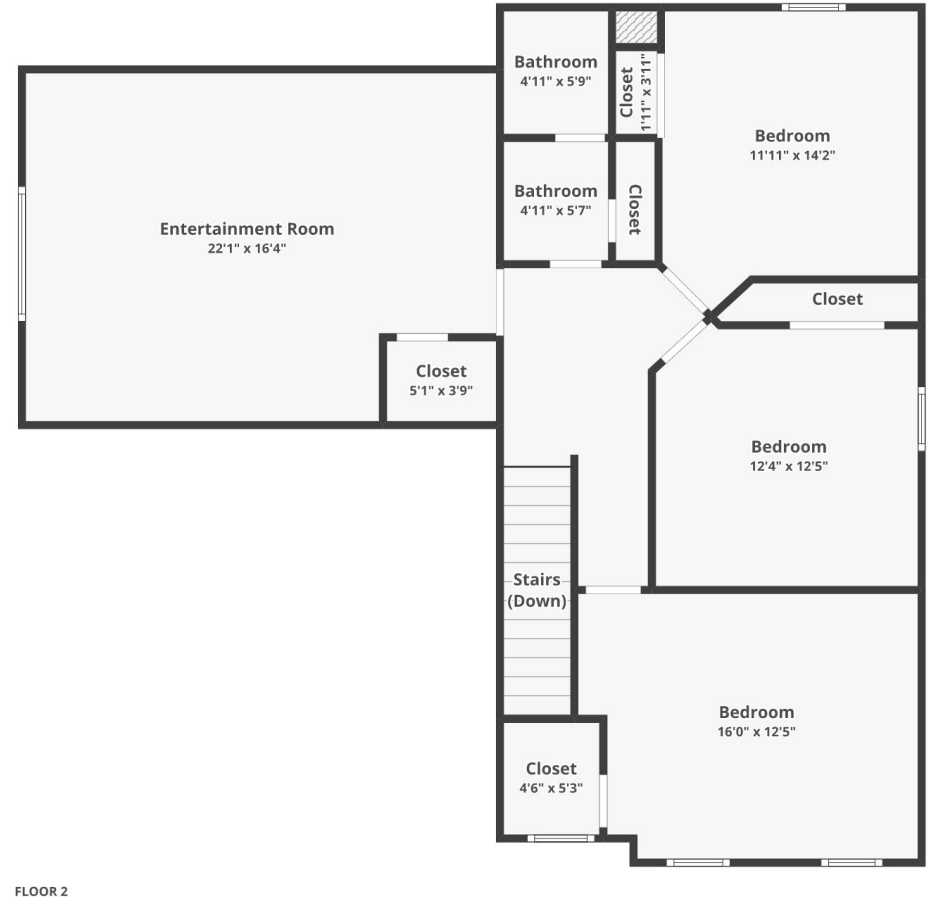

# 2731 Battle Trail Drive

Stonoview | Johns Island, SC 29455