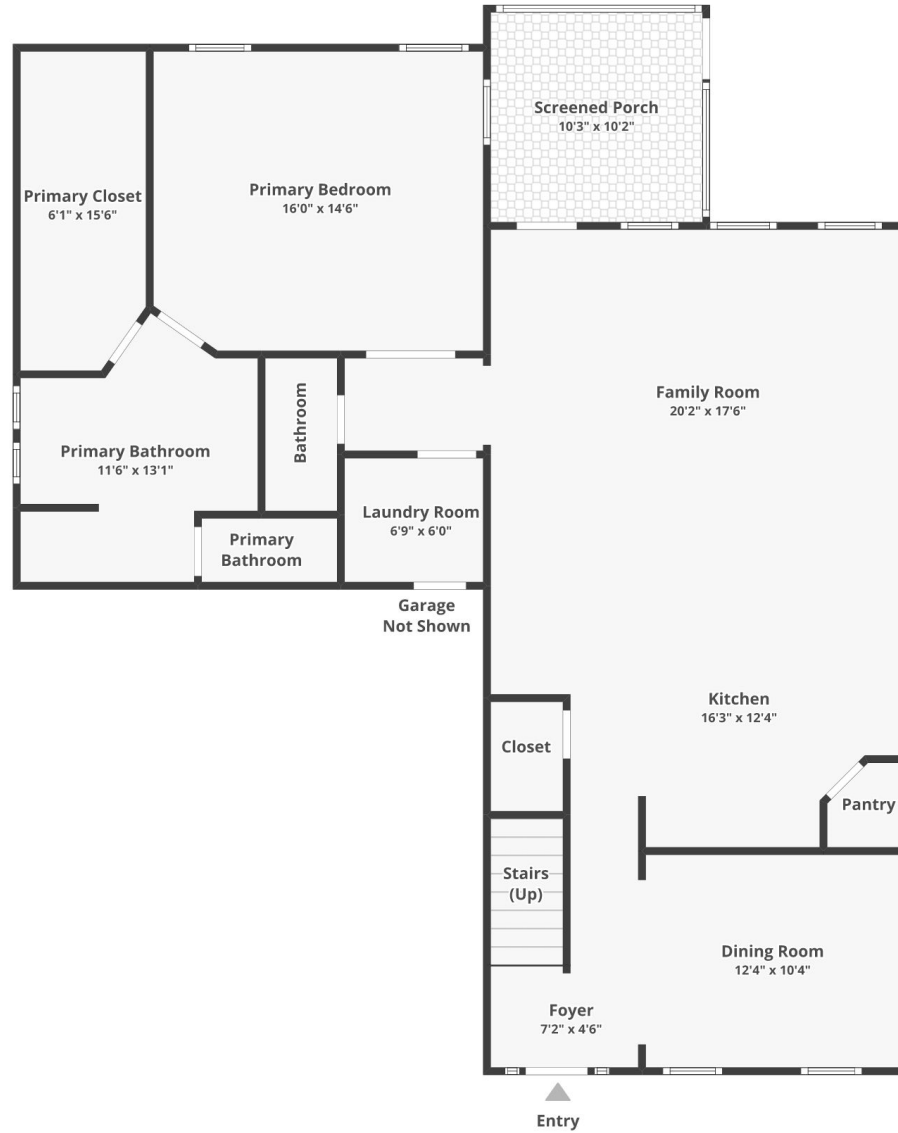

2731 Battle Trail Drive

Stonoview | Johns Island, SC 29455