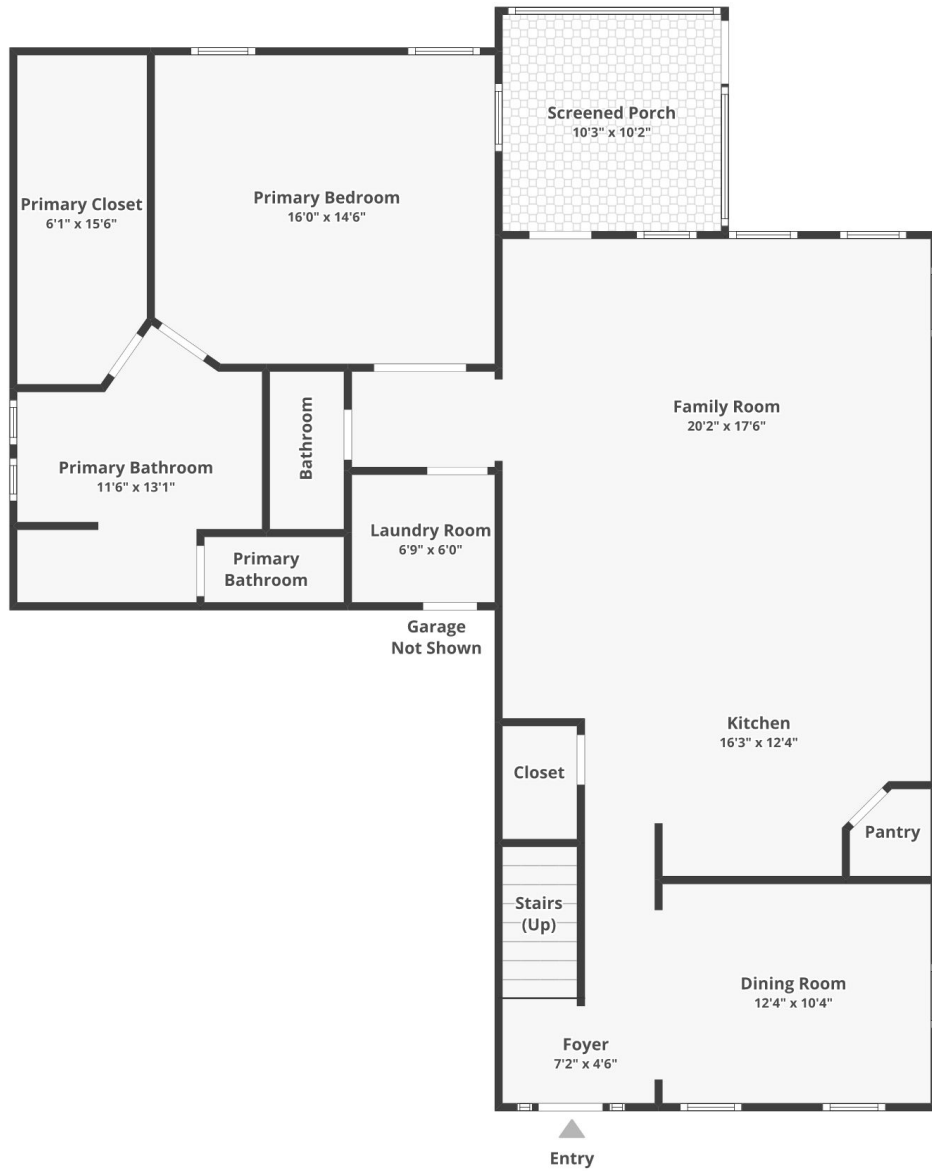

# 2731 Battle Trail Drive

Stonoview | Johns Island, SC 29455