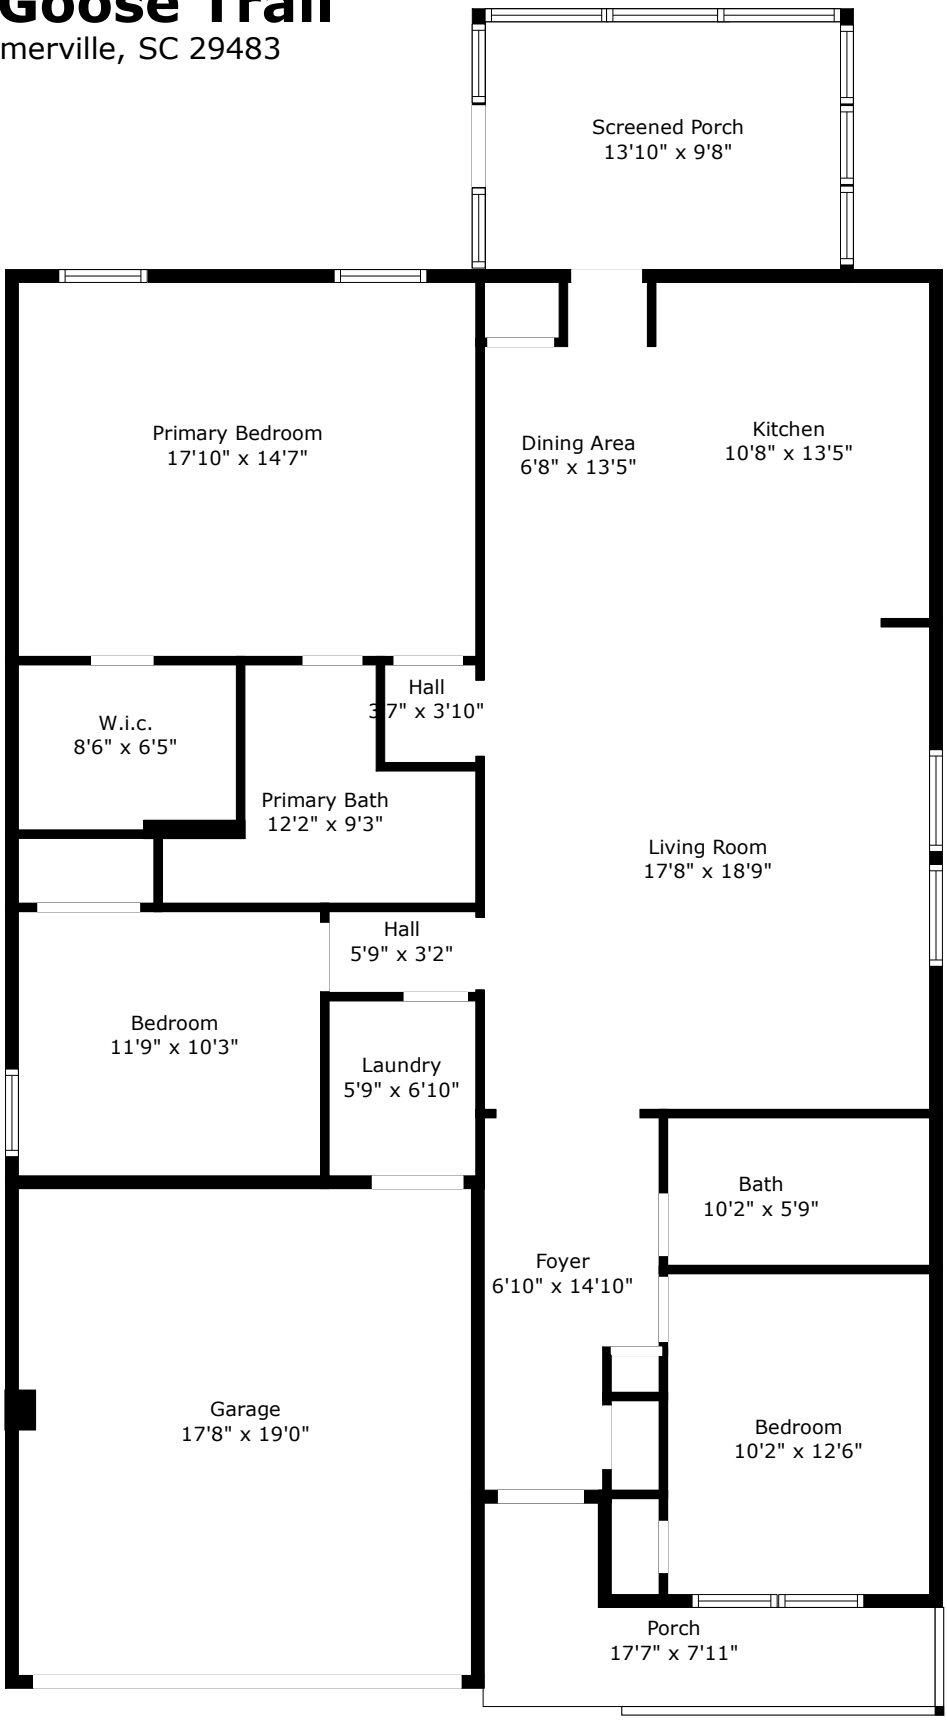

1270 Wild Goose Trail

Drakesborough | Summerville, SC 29483

TOTAL: 1498 sq. ft

FLOOR 1: 1498 sq. ft

EXCLUDED AREAS: GARAGE: 335 sq. ft, SCREENED PORCH: 134 sq. ft, PORCH: 86 sq. ft

Measurements Are Calculated By Cubicasa Technology. Deemed Highly Reliable But Not Guaranteed.