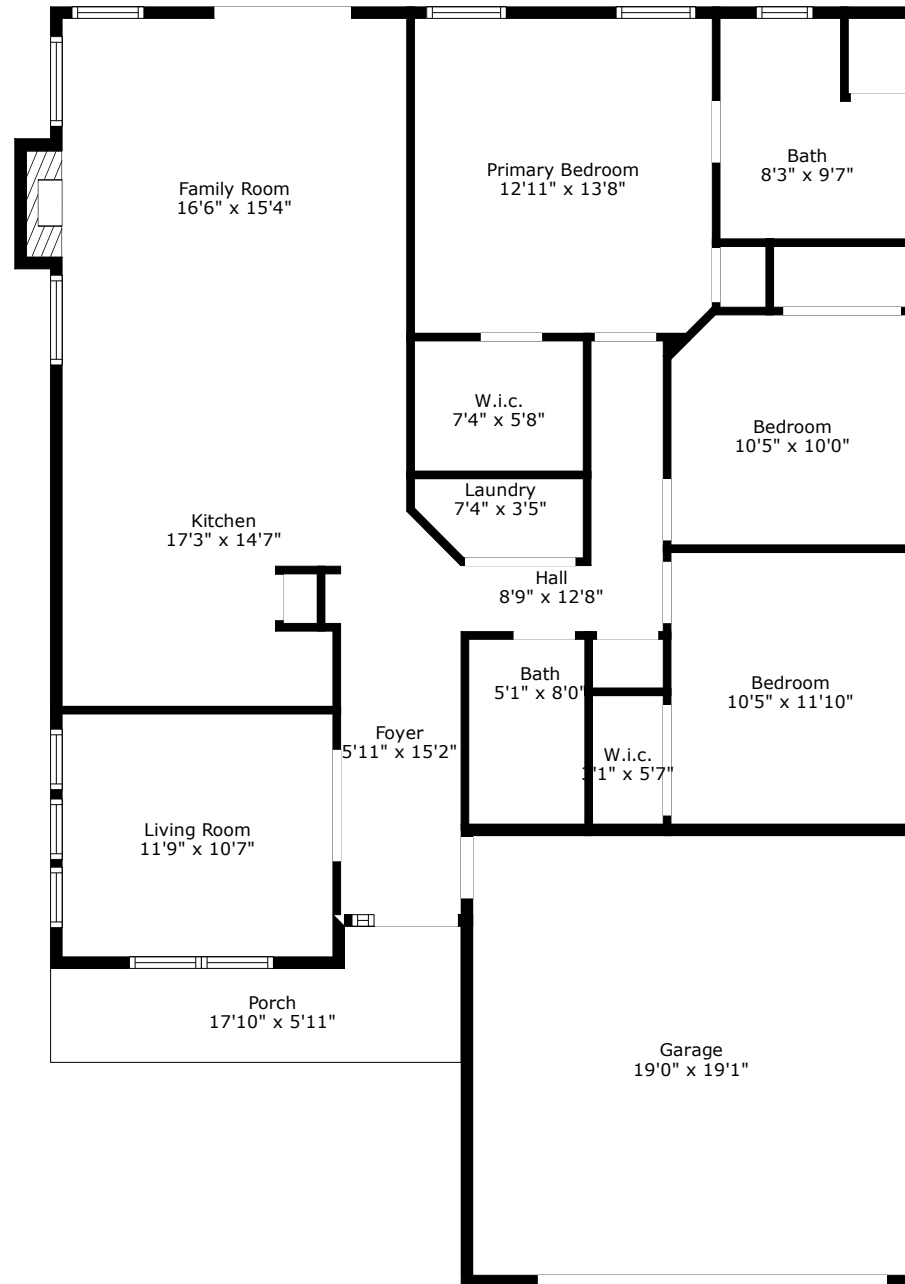

107 Kahlers Way

Palmetto Village
Summerville, SC 29483

TOTAL: 1388 sq. ft

FLOOR 1: 1388 sq. ft

EXCLUDED AREAS: GARAGE: 364 sq. ft, PORCH: 82 sq. ft, FIREPLACE: 9 sq. ft

Floor Plan Created by Cubicasa App. Measurements Deemed Highly Reliable But Not Guaranteed.