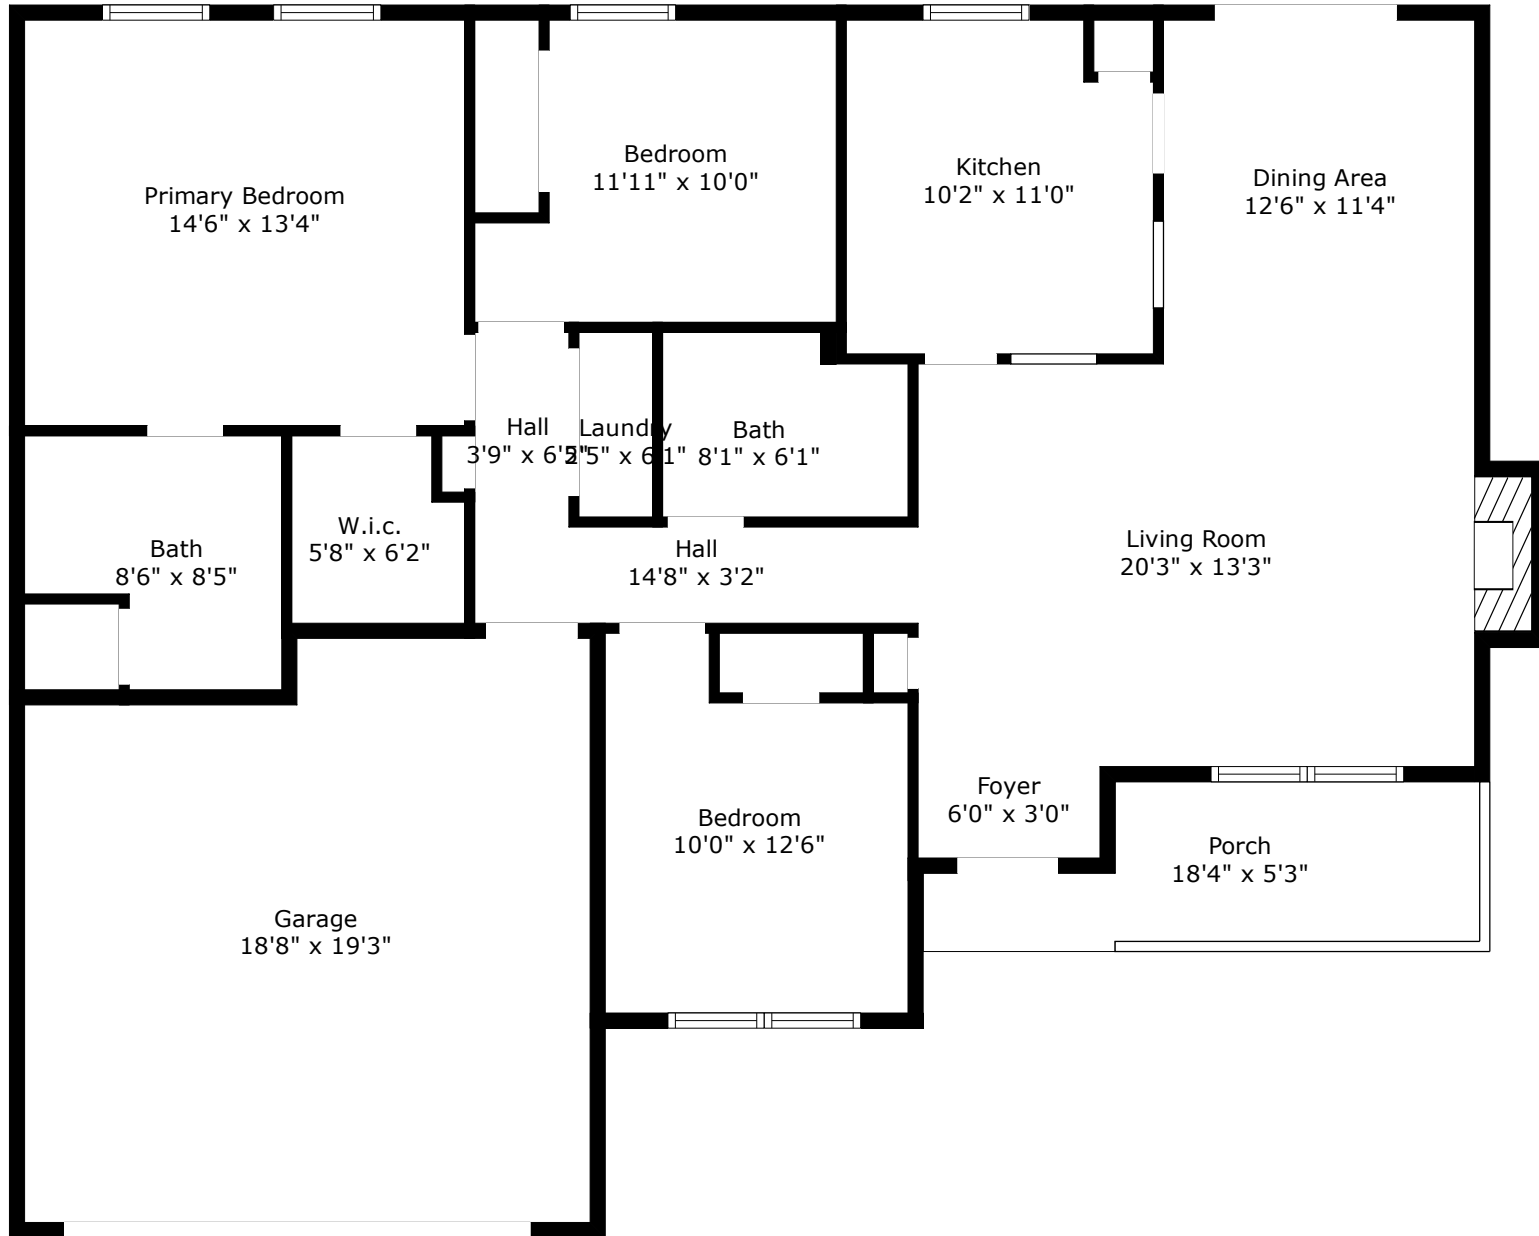

1070 Farmington Road

Farmington | Charleston, SC 29412

TOTAL: 1212 sq. ft

FLOOR 1: 1212 sq. ft

EXCLUDED AREAS: PORCH: 80 sq. ft, GARAGE: 340 sq. ft, FIREPLACE: 12 sq. ft

Floor Plan Created by Cubicasa App. Measurements Deemed Highly Reliable But Not Guaranteed.