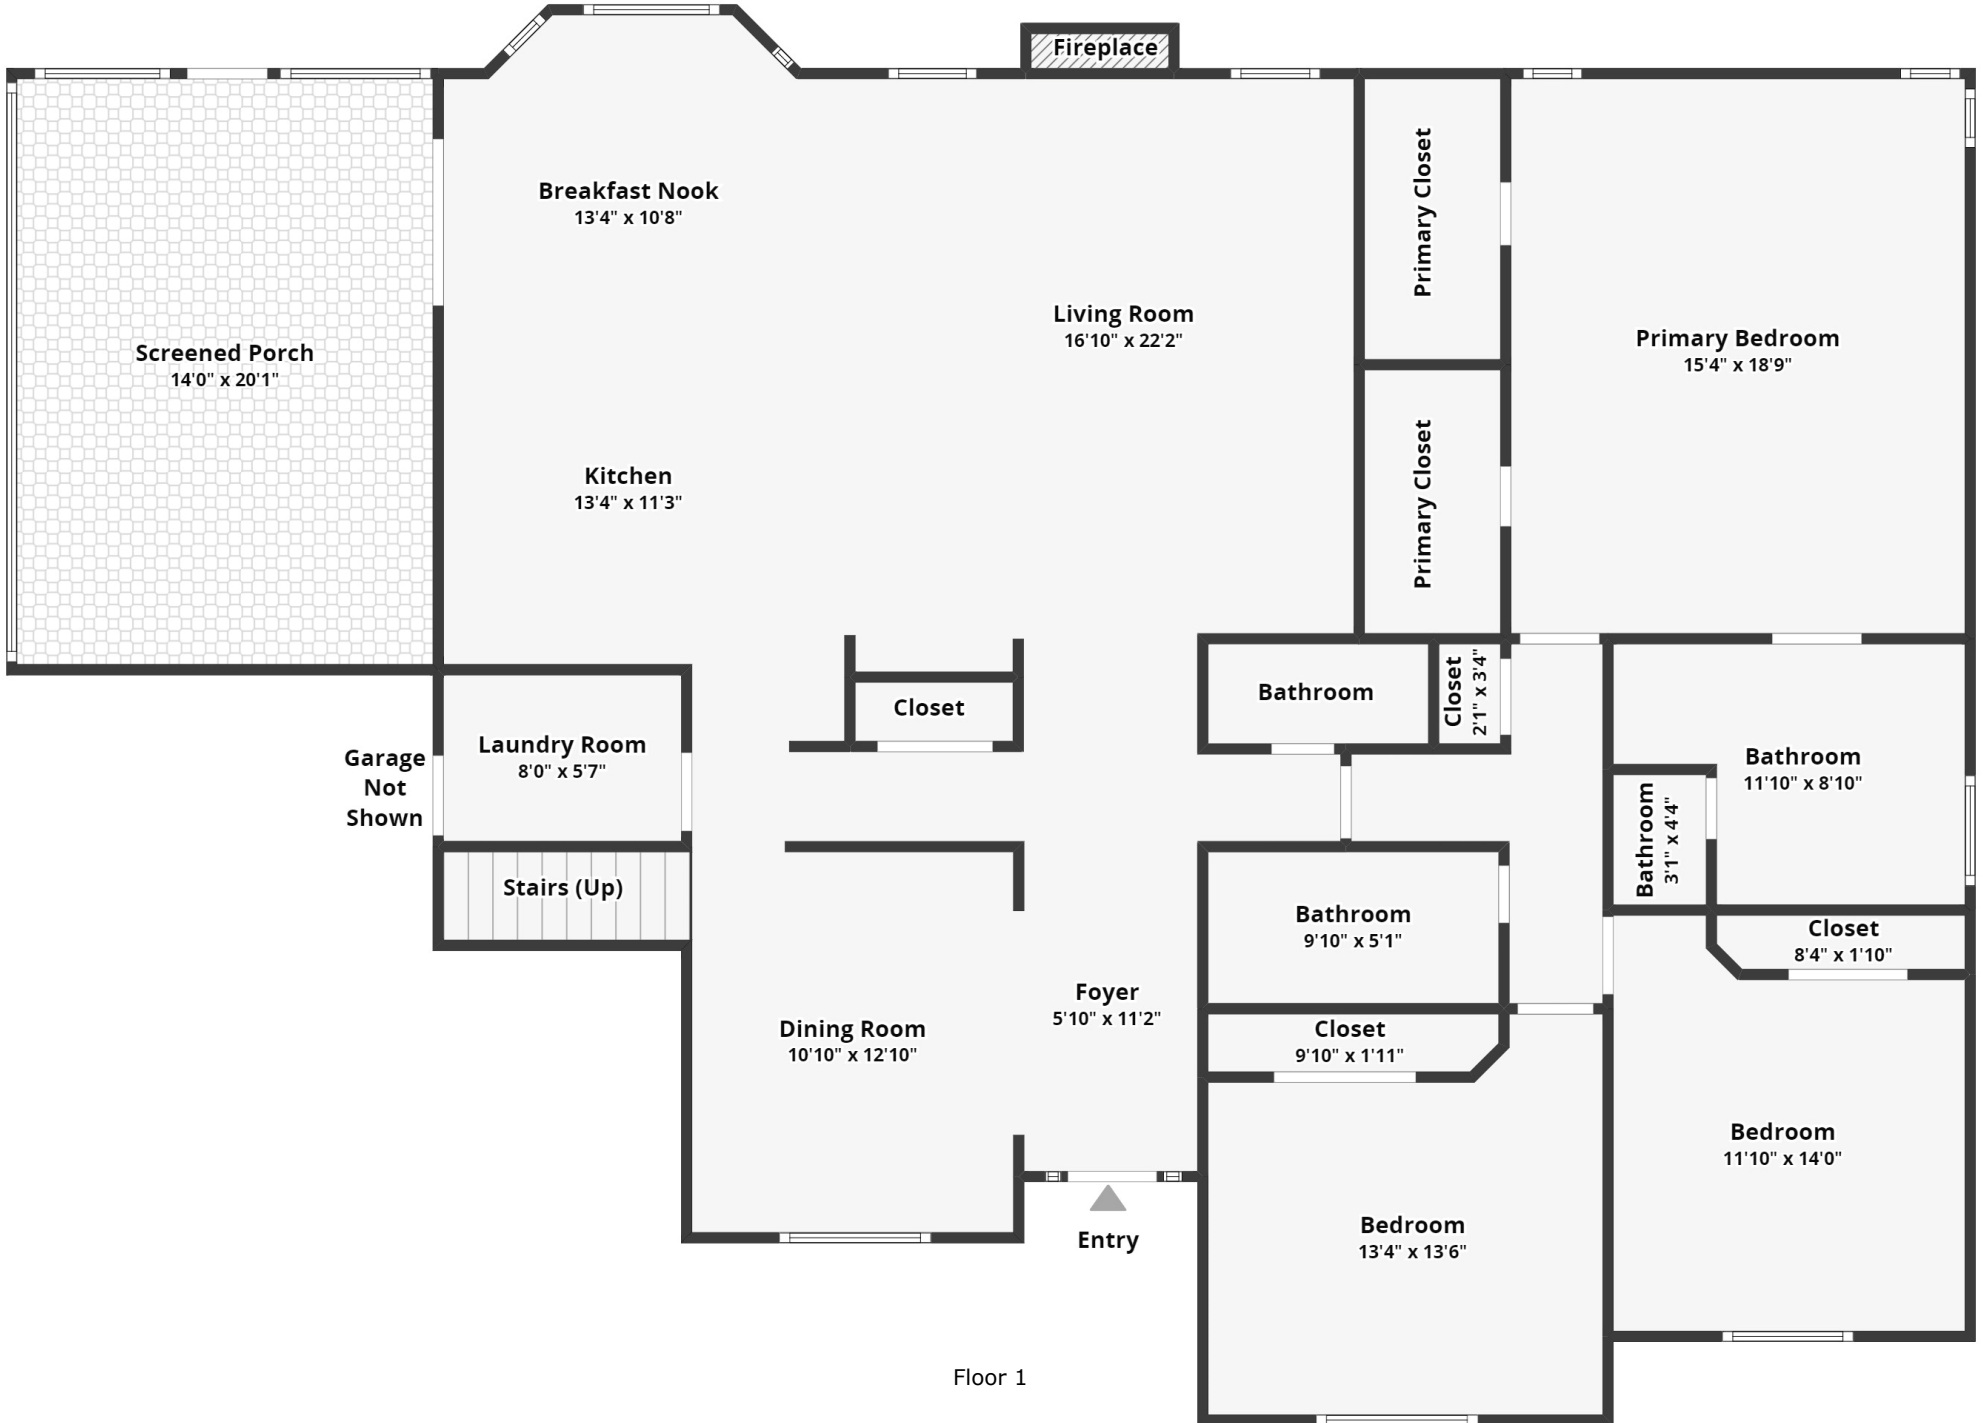

# 116 Ashley Hill Drive

Crowfield Plantation | Goose Creek, SC 29445

Floor 2

Floor 1

All dimensions are approximate and subject to independent verification

All dimensions are approximate and subject to independent verification

# 116 Ashley Hill Drive

Floor 1

# 116 Ashley Hill Drive

Crowfield Plantation | Goose Creek, SC 29445

All dimensions are approximate and subject to independent verification