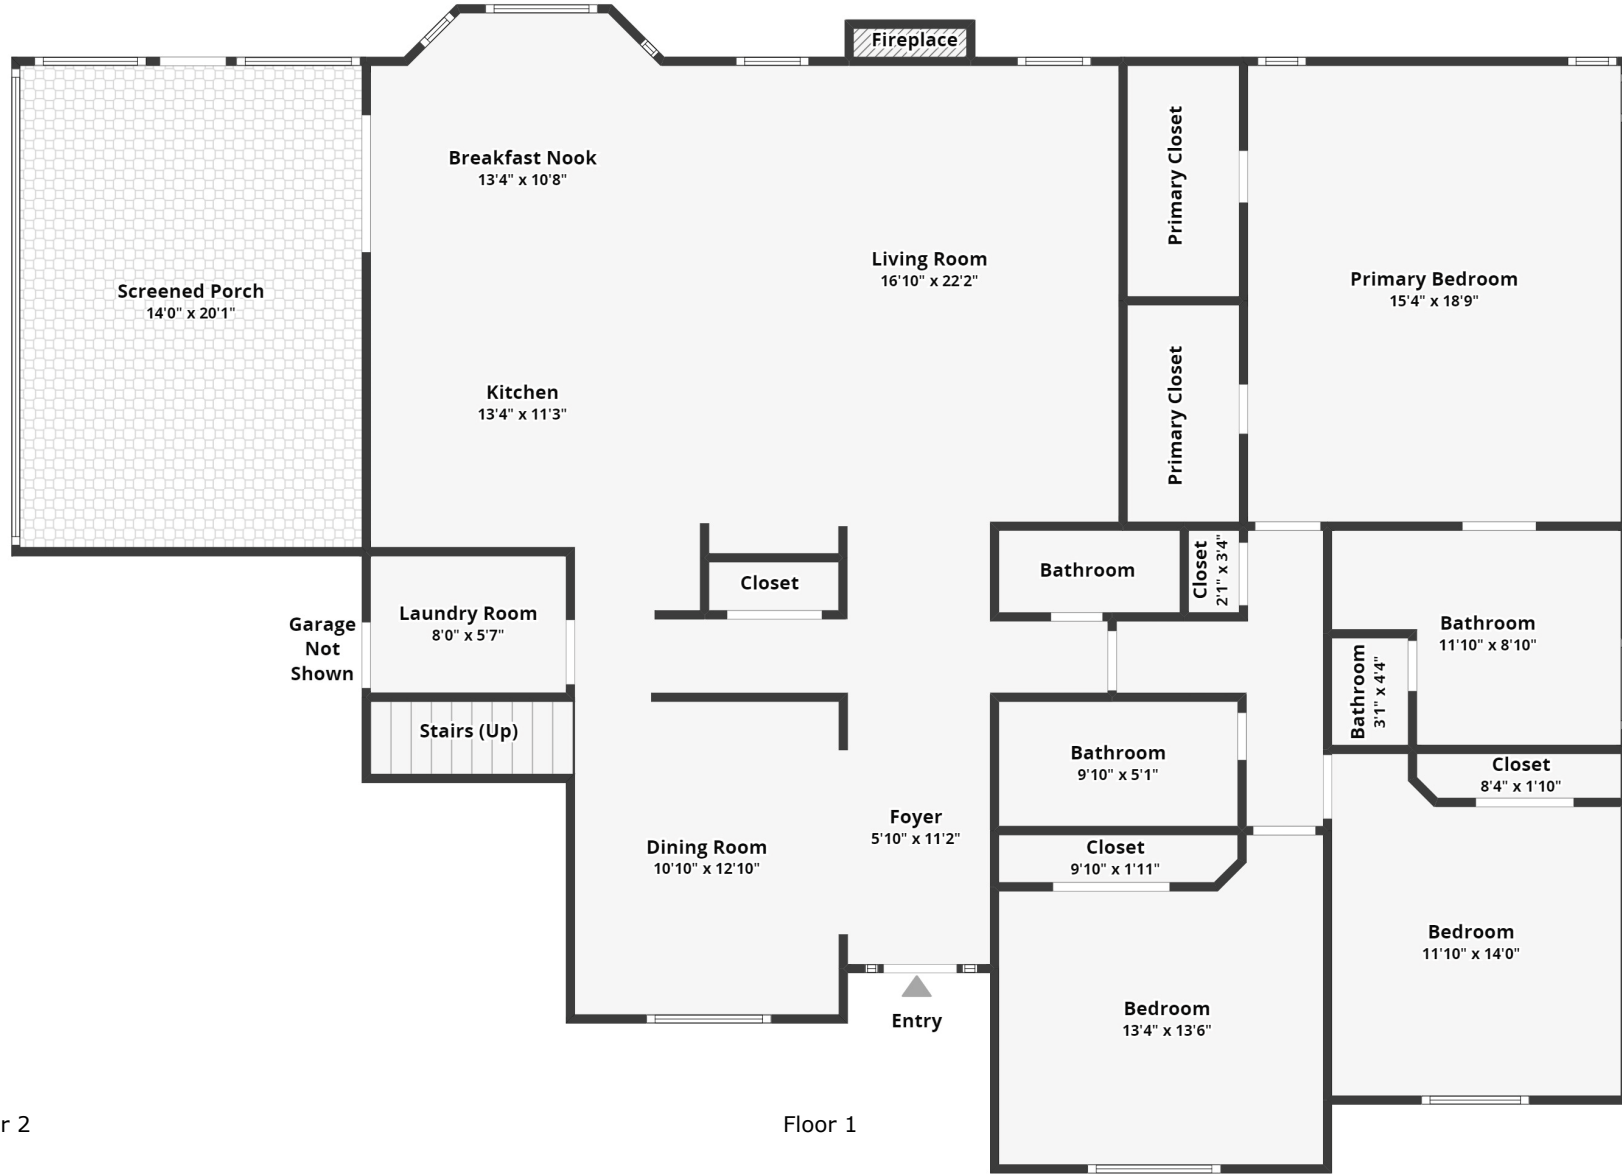

116 Ashley Hill Drive

Crowfield Plantation | Goose Creek, SC 29445

Floor 2

Floor 1