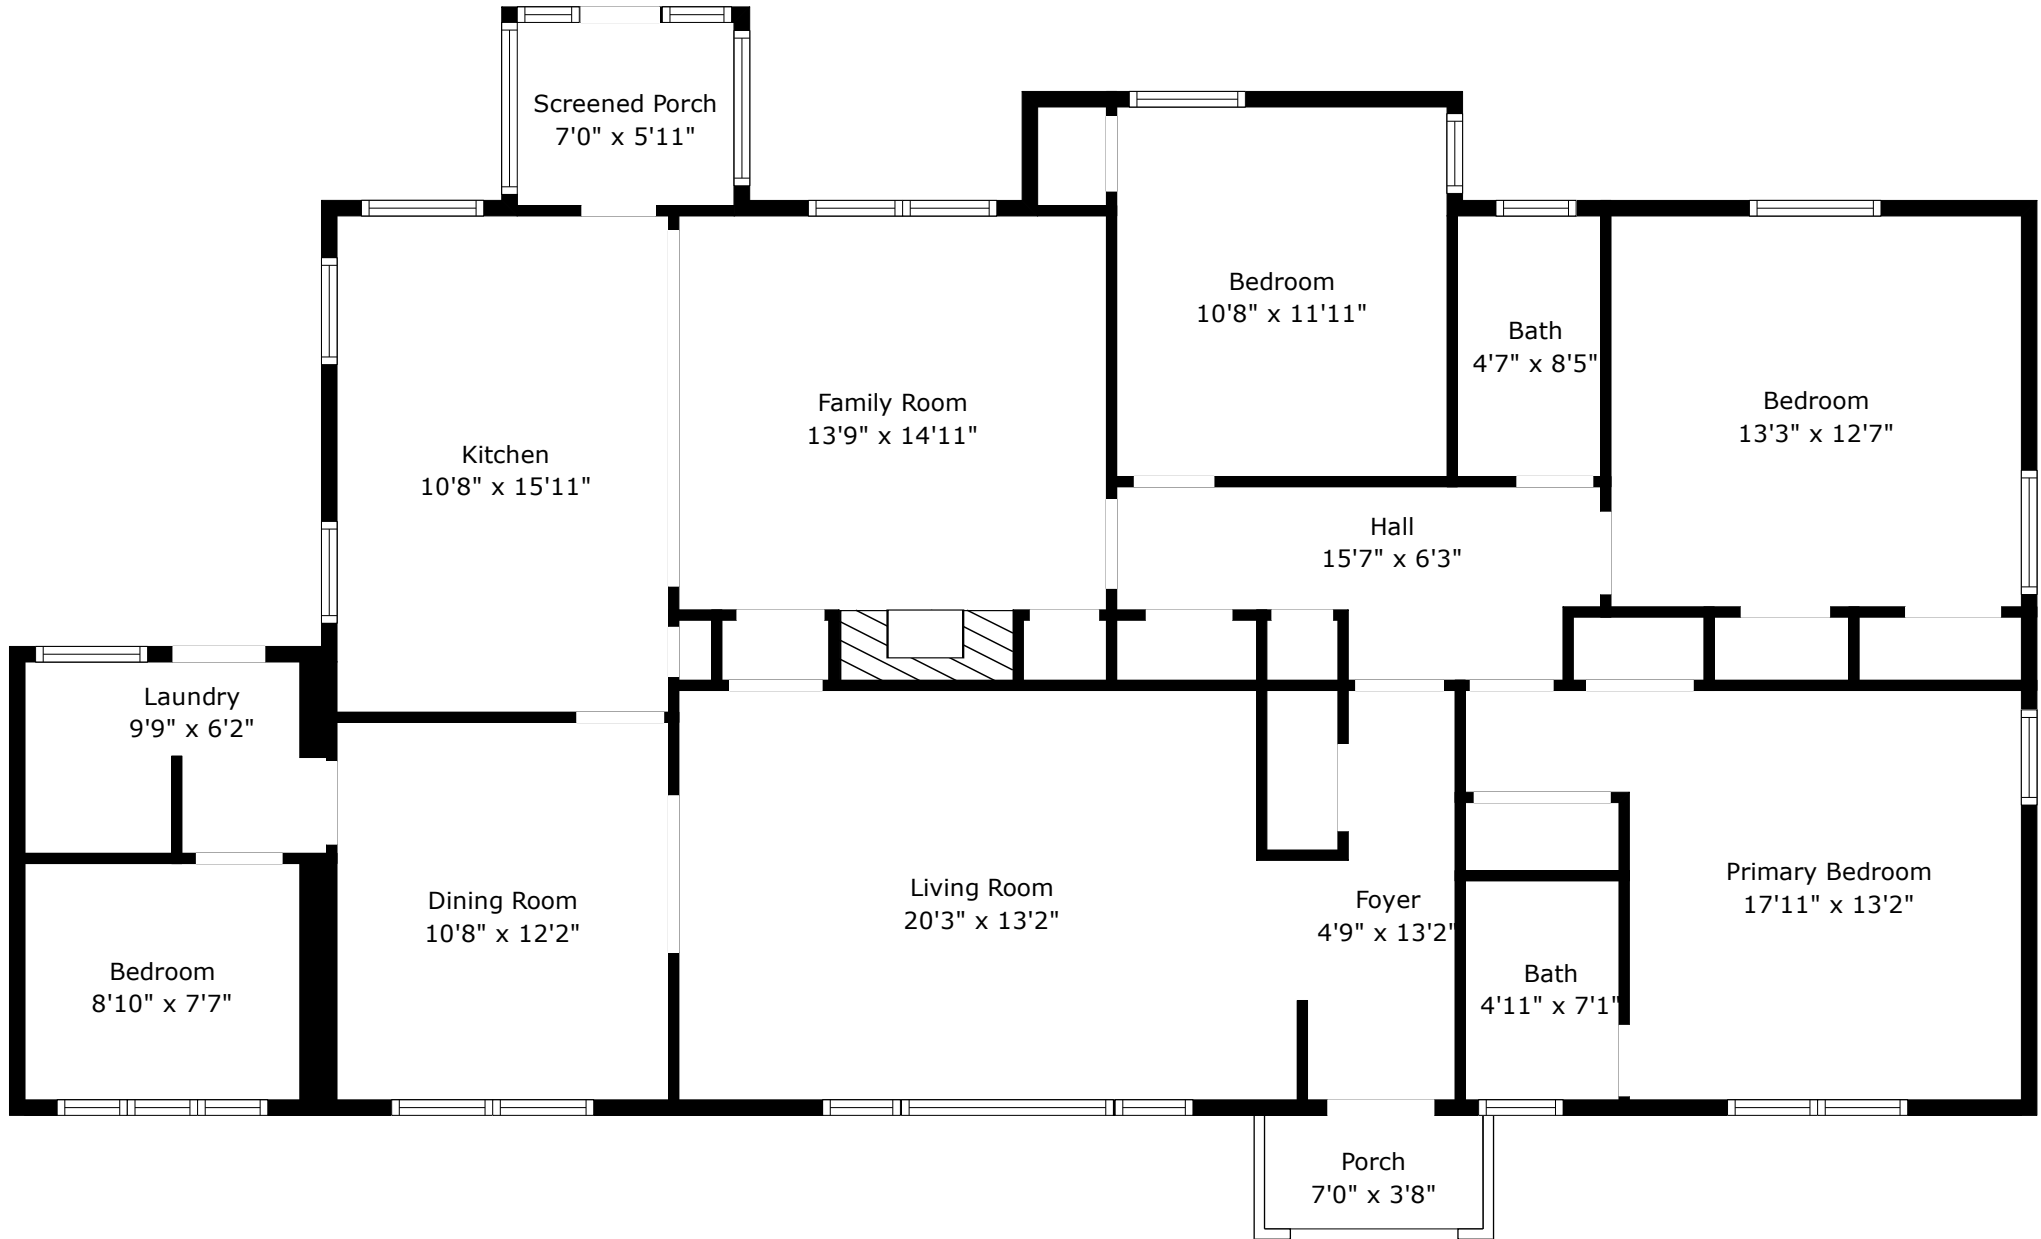

**1334 S Edgewater Drive**  
Edgewater Park | Charleston, SC 29407

**TOTAL: 1911 sq. ft**  
FLOOR 1: 1911 sq. ft

EXCLUDED AREAS: SCREENED PORCH: 41 sq. ft, PORCH: 26 sq. ft

Floor Plan Created By Cubicasa App. Measurements Deemed Highly Reliable But Not Guaranteed.