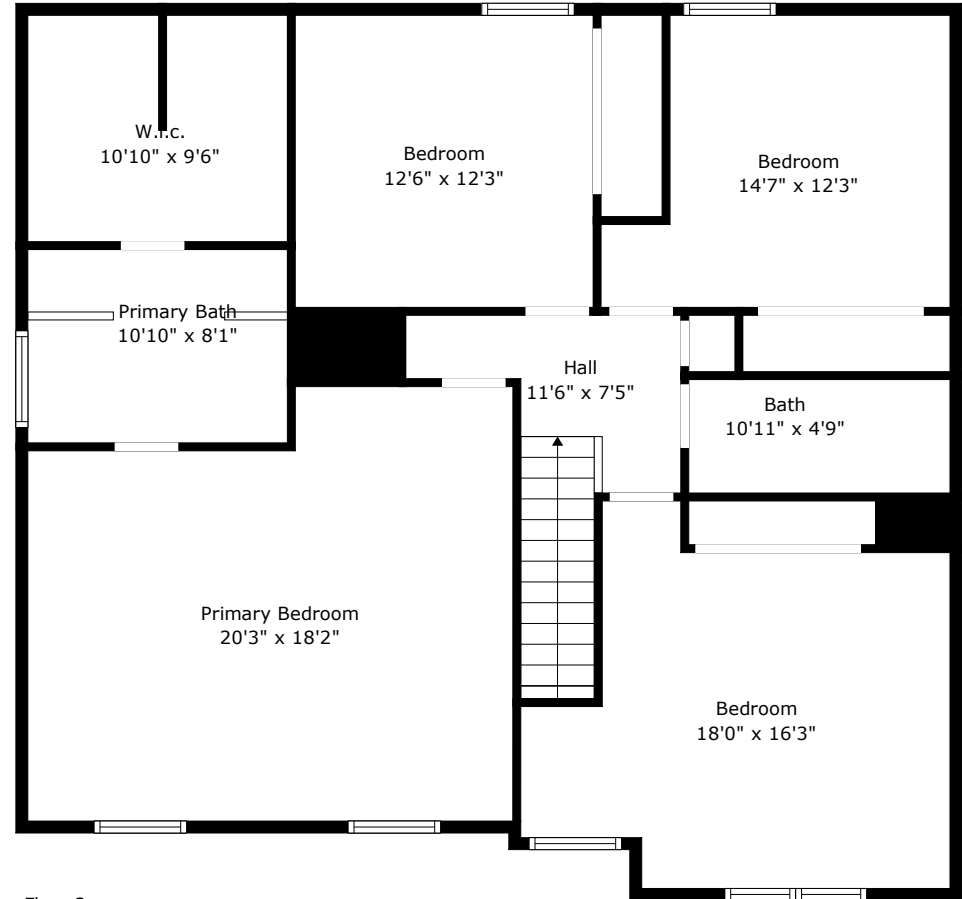

102 Waterbrook Drive

Liberty Hall Plantation | Goose Creek, SC 29445

Floor 1

Floor 2

TOTAL: 2280 sq. ft
FLOOR 1: 934 sq. ft, FLOOR 2: 1346 sq. ft
EXCLUDED AREAS: GARAGE: 391 sq. ft, SCREENED PORCH: 99 sq. ft, PORCH: 80 sq. ft,
COVERED PATIO: 154 sq. ft

102 Waterbrook Drive
Liberty Hall Plantation | Goose Creek, SC 29445

Floor 1

TOTAL: 2280 sq. ft
FLOOR 1: 934 sq. ft, FLOOR 2: 1346 sq. ft
EXCLUDED AREAS: GARAGE: 391 sq. ft, SCREENED PORCH: 99 sq. ft, PORCH: 80 sq. ft,
COVERED PATIO: 154 sq. ft

Floor 2

TOTAL: 2280 sq. ft
FLOOR 1: 934 sq. ft, FLOOR 2: 1346 sq. ft
EXCLUDED AREAS: GARAGE: 391 sq. ft, SCREENED PORCH: 99 sq. ft, PORCH: 80 sq. ft,
COVERED PATIO: 154 sq. ft