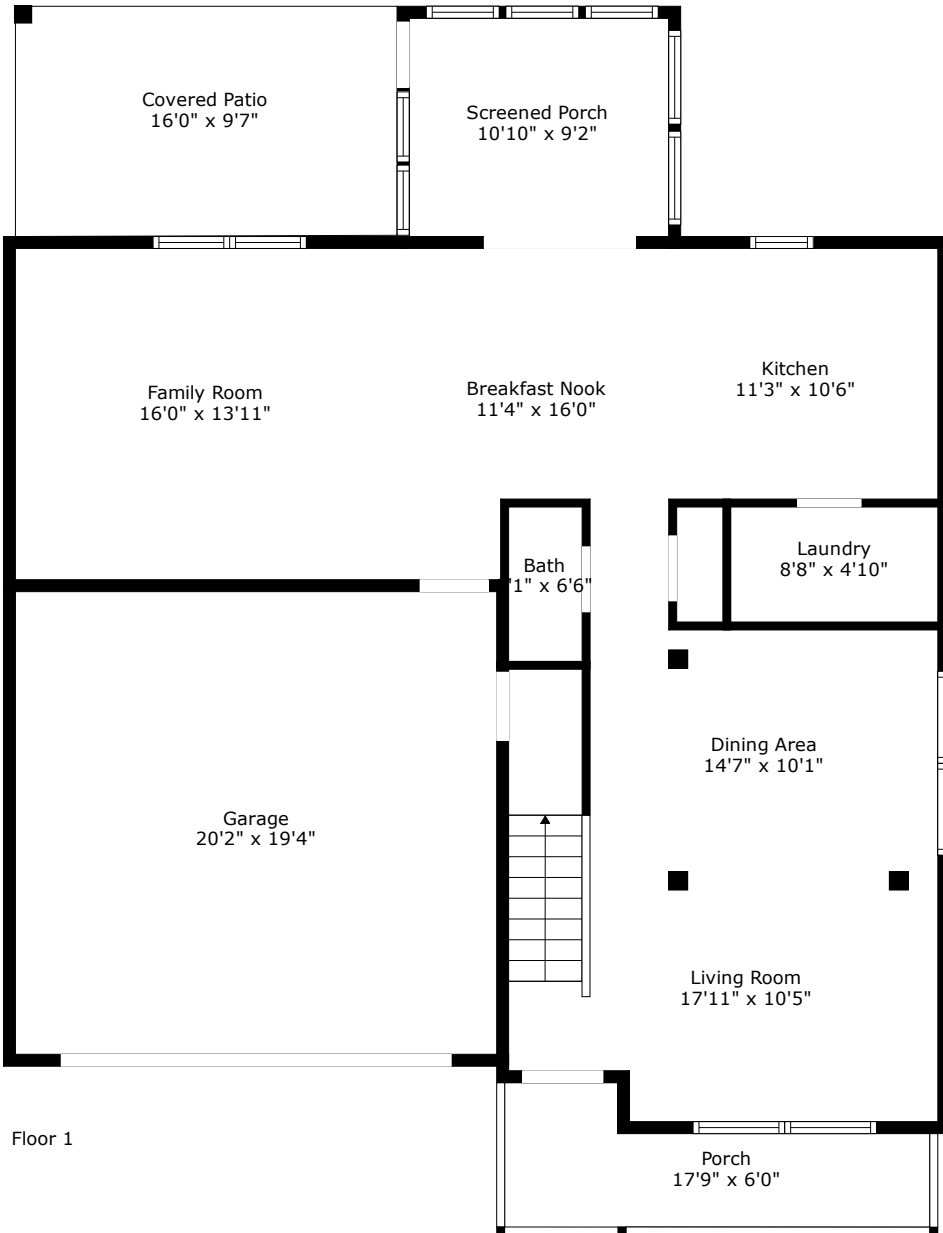

102 Waterbrook Drive

Liberty Hall Plantation | Goose Creek, SC 29445

Floor 1

Floor 2

TOTAL: 2280 sq. ft
FLOOR 1: 934 sq. ft, FLOOR 2: 1346 sq. ft
EXCLUDED AREAS: GARAGE: 391 sq. ft, SCREENED PORCH: 99 sq. ft, PORCH: 80 sq. ft,
COVERED PATIO: 154 sq. ft

102 Waterbrook Drive
Liberty Hall Plantation | Goose Creek, SC 29445

Floor 1

TOTAL: 2280 sq. ft
FLOOR 1: 934 sq. ft, FLOOR 2: 1346 sq. ft
EXCLUDED AREAS: GARAGE: 391 sq. ft, SCREENED PORCH: 99 sq. ft, PORCH: 80 sq. ft,
COVERED PATIO: 154 sq. ft

Floor 2

TOTAL: 2280 sq. ft
FLOOR 1: 934 sq. ft, FLOOR 2: 1346 sq. ft
EXCLUDED AREAS: GARAGE: 391 sq. ft, SCREENED PORCH: 99 sq. ft, PORCH: 80 sq. ft,
COVERED PATIO: 154 sq. ft