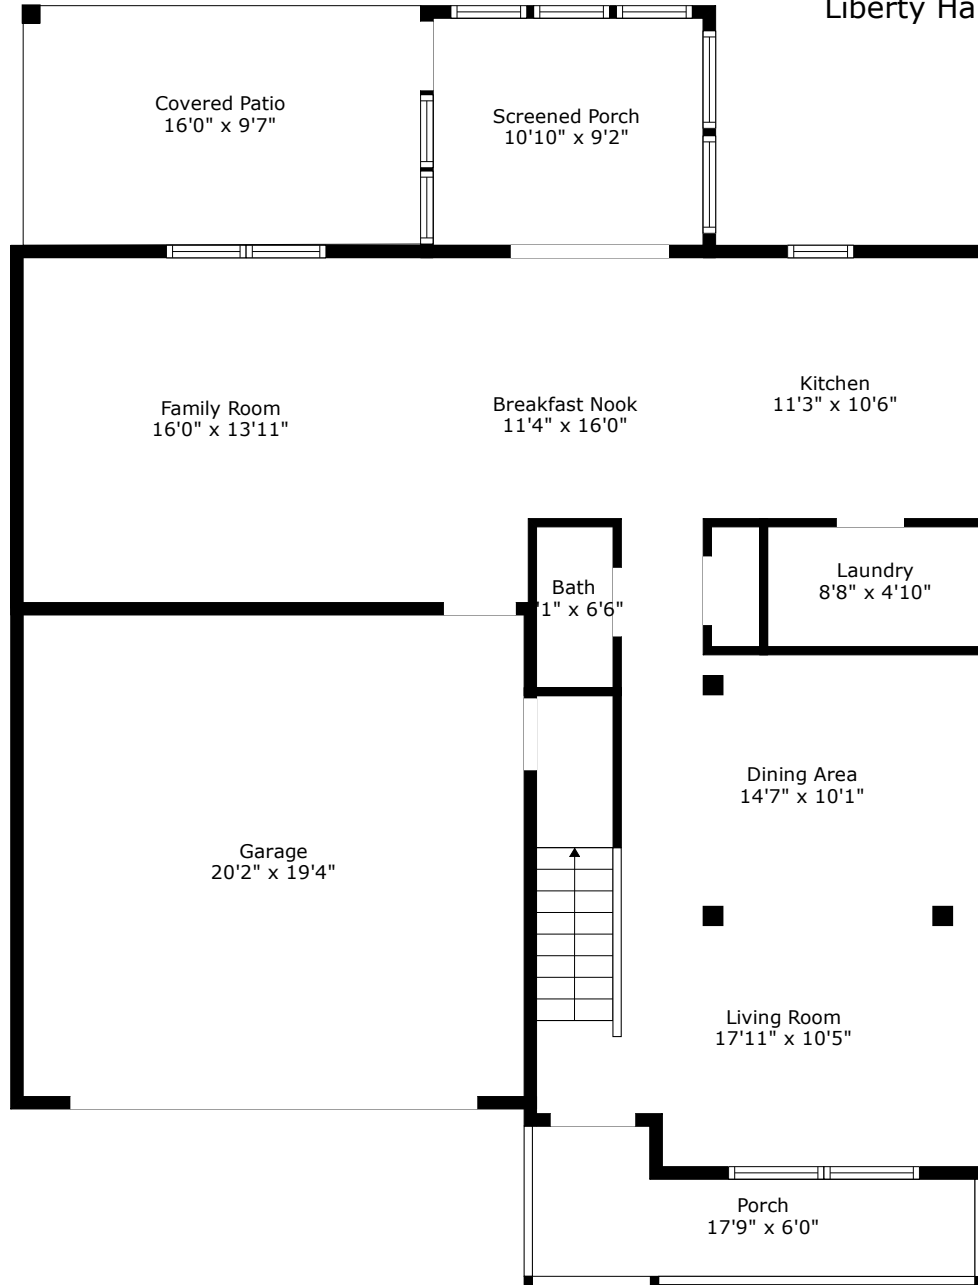

102 Waterbrook Drive

Liberty Hall Plantation | Goose Creek, SC 29445

Floor 1

Floor 2

TOTAL: 2280 sq. ft
FLOOR 1: 934 sq. ft, FLOOR 2: 1346 sq. ft
EXCLUDED AREAS: GARAGE: 391 sq. ft, SCREENED PORCH: 99 sq. ft, PORCH: 80 sq. ft,
COVERED PATIO: 154 sq. ft

102 Waterbrook Drive
Liberty Hall Plantation | Goose Creek, SC 29445

Floor 1

TOTAL: 2280 sq. ft
FLOOR 1: 934 sq. ft, FLOOR 2: 1346 sq. ft
EXCLUDED AREAS: GARAGE: 391 sq. ft, SCREENED PORCH: 99 sq. ft, PORCH: 80 sq. ft,
COVERED PATIO: 154 sq. ft

Floor 2

TOTAL: 2280 sq. ft
FLOOR 1: 934 sq. ft, FLOOR 2: 1346 sq. ft
EXCLUDED AREAS: GARAGE: 391 sq. ft, SCREENED PORCH: 99 sq. ft, PORCH: 80 sq. ft,
COVERED PATIO: 154 sq. ft