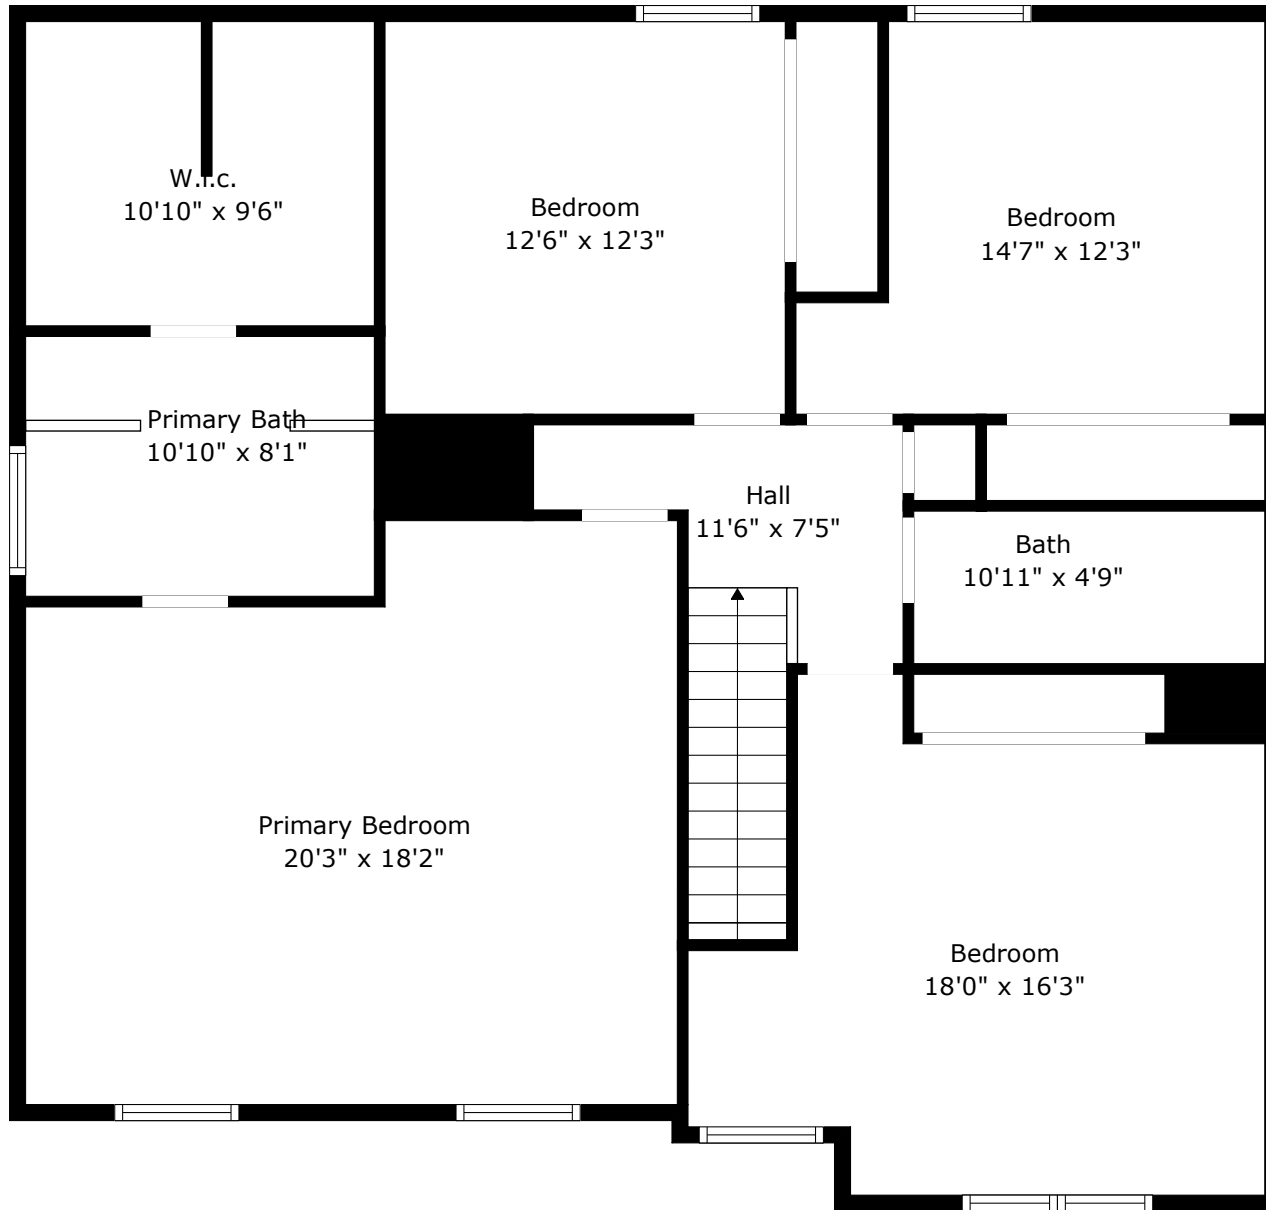

102 Waterbrook Drive

Liberty Hall Plantation | Goose Creek, SC 29445

Floor 1

Floor 2

TOTAL: 2280 sq. ft
FLOOR 1: 934 sq. ft, FLOOR 2: 1346 sq. ft
EXCLUDED AREAS: GARAGE: 391 sq. ft, SCREENED PORCH: 99 sq. ft, PORCH: 80 sq. ft,
COVERED PATIO: 154 sq. ft

102 Waterbrook Drive
Liberty Hall Plantation | Goose Creek, SC 29445

Floor 1

TOTAL: 2280 sq. ft
FLOOR 1: 934 sq. ft, FLOOR 2: 1346 sq. ft
EXCLUDED AREAS: GARAGE: 391 sq. ft, SCREENED PORCH: 99 sq. ft, PORCH: 80 sq. ft,
COVERED PATIO: 154 sq. ft

Floor 2

TOTAL: 2280 sq. ft
FLOOR 1: 934 sq. ft, FLOOR 2: 1346 sq. ft
EXCLUDED AREAS: GARAGE: 391 sq. ft, SCREENED PORCH: 99 sq. ft, PORCH: 80 sq. ft,
COVERED PATIO: 154 sq. ft