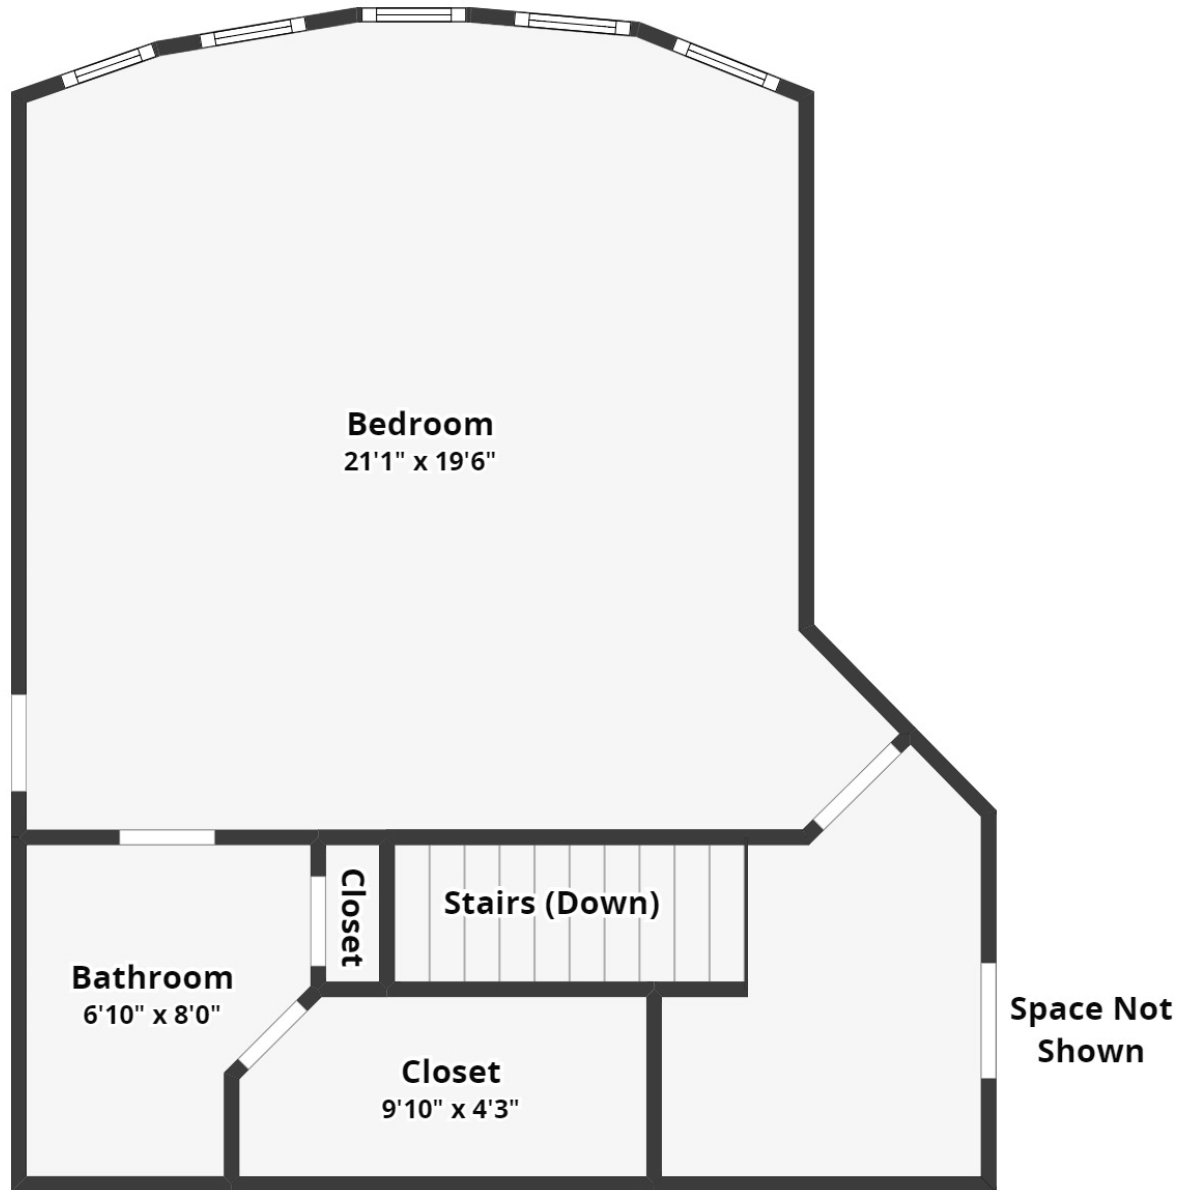

1457 Scotts Creek Circle

Scotts Creek | Mount Pleasant, SC 29464

Floor 3

All dimensions are approximate and subject to independent verification