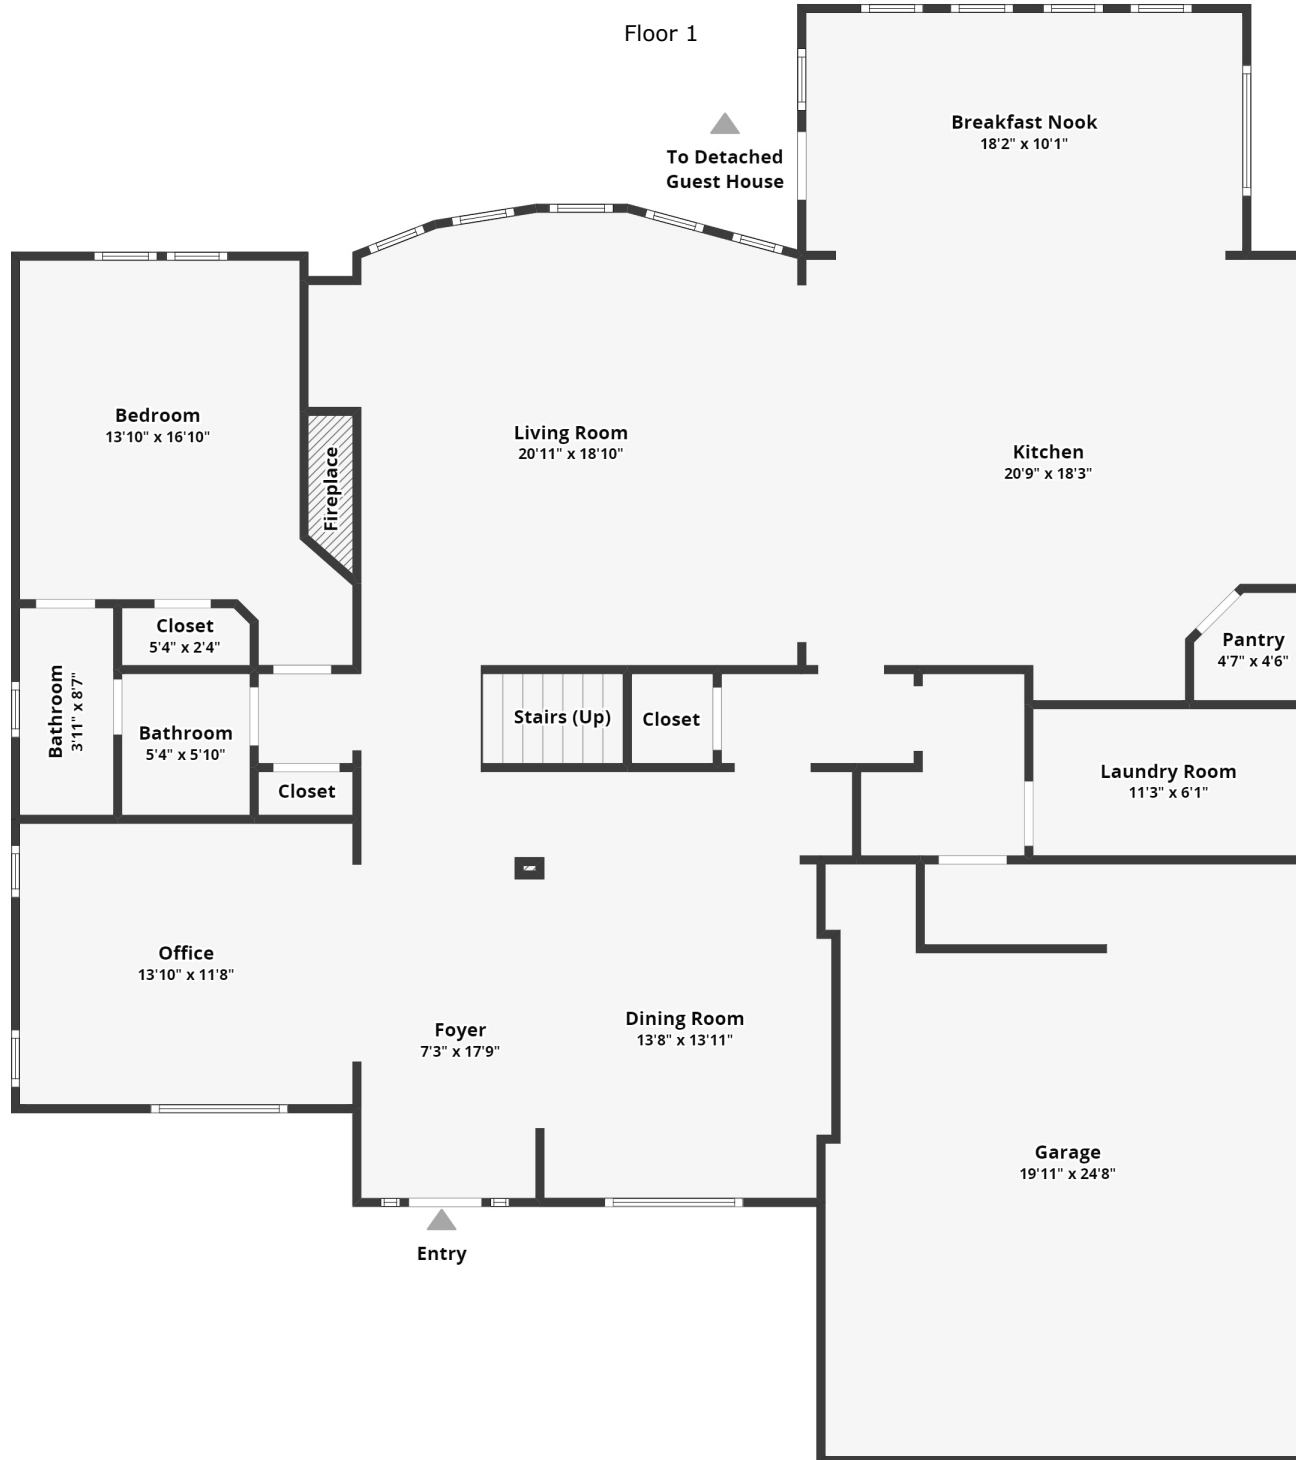

# 1457 Scotts Creek Circle

Scotts Creek | Mount Pleasant, SC 29464

# 1457 Scotts Creek Circle

Scotts Creek | Mount Pleasant, SC 29464

Floor 2

All dimensions are approximate and subject to independent verification