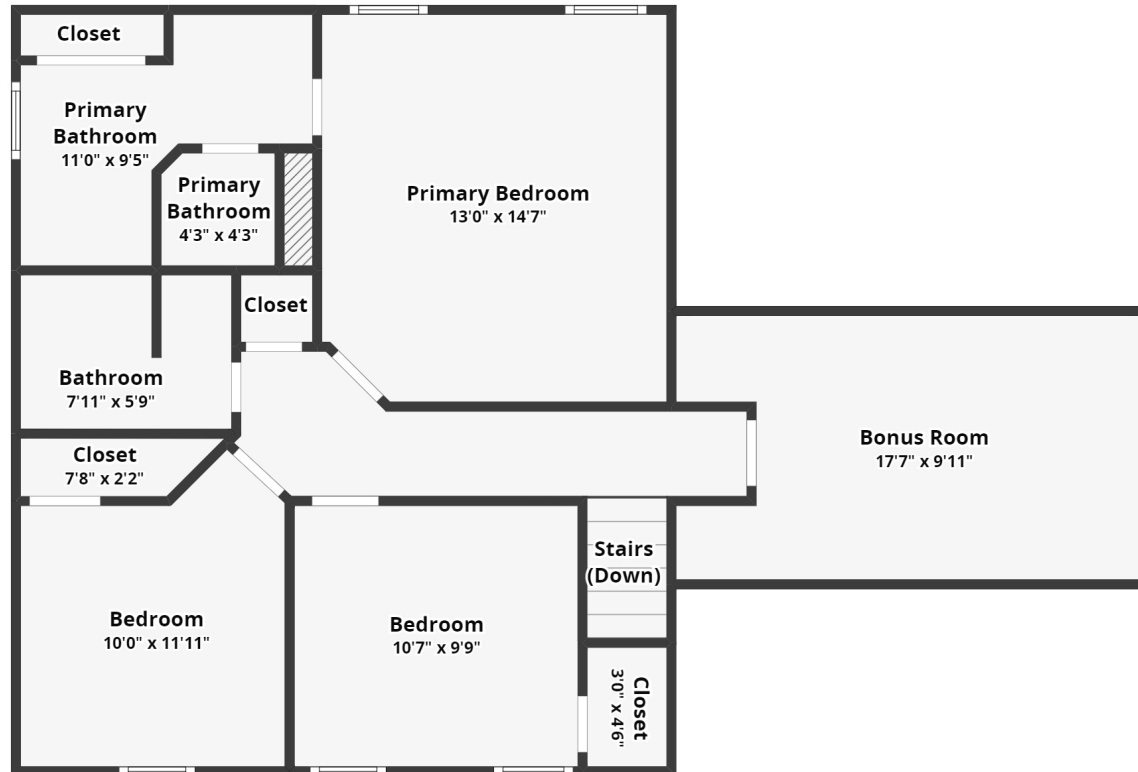

156 Two Pond Loop

Brookhaven | Ladson, SC 29456

Floor 1

All dimensions are approximate and subject to independent verification