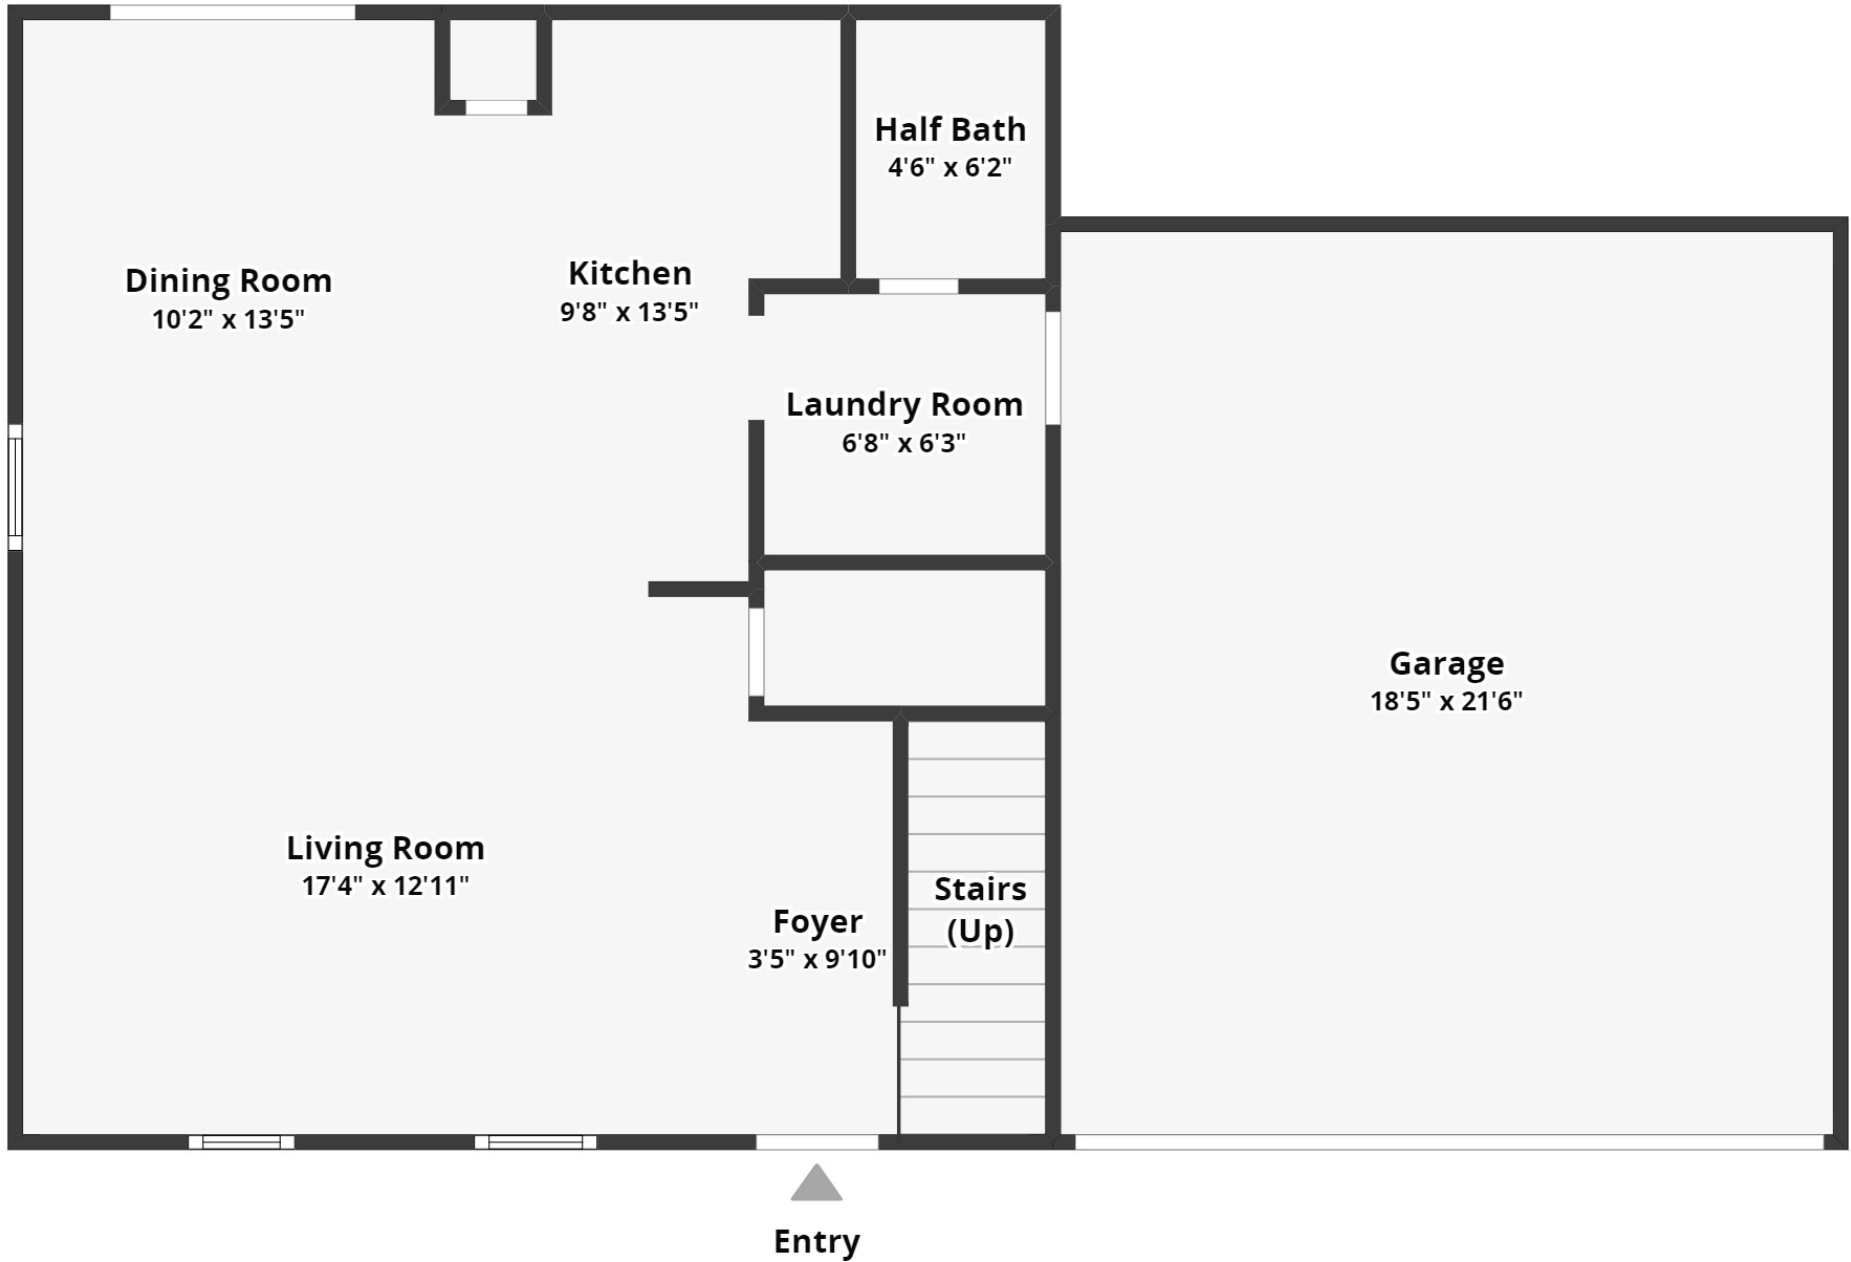

156 Two Pond Loop

Brookhaven | Ladson, SC 29456

Floor 1

All dimensions are approximate and subject to independent verification