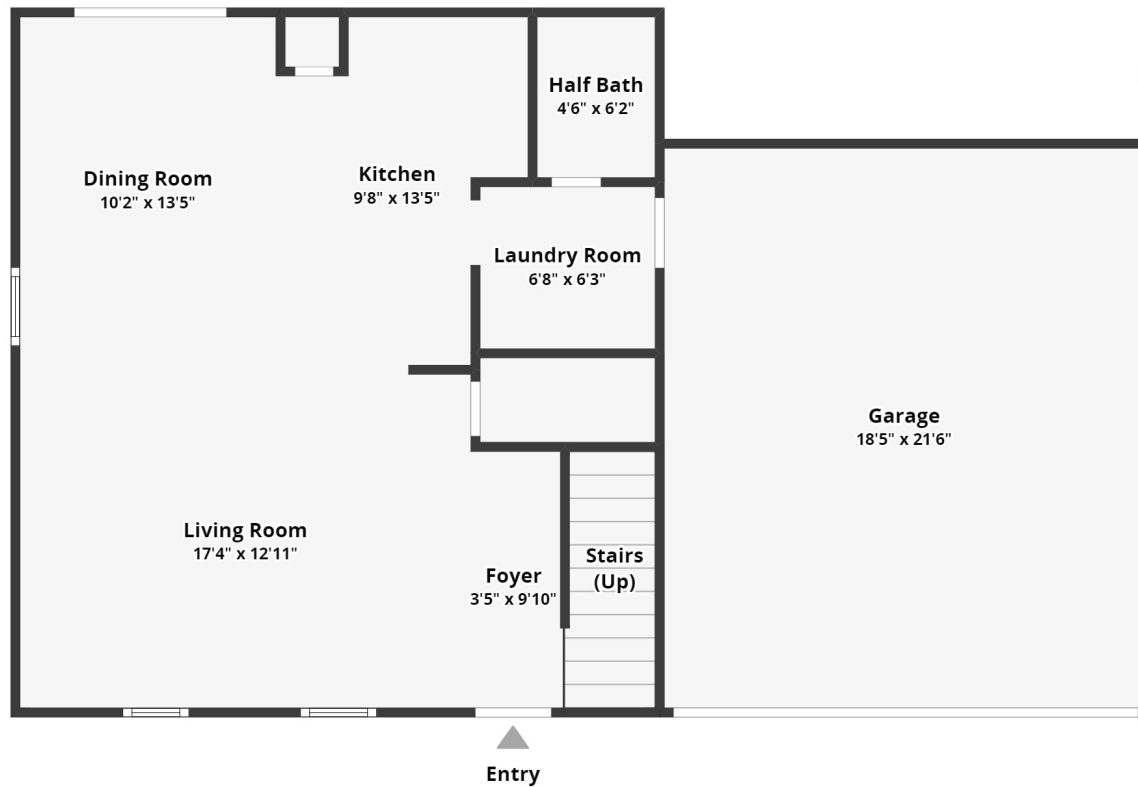

156 Two Pond Loop

Brookhaven | Ladson, SC 29456

Floor 1

All dimensions are approximate and subject to independent verification