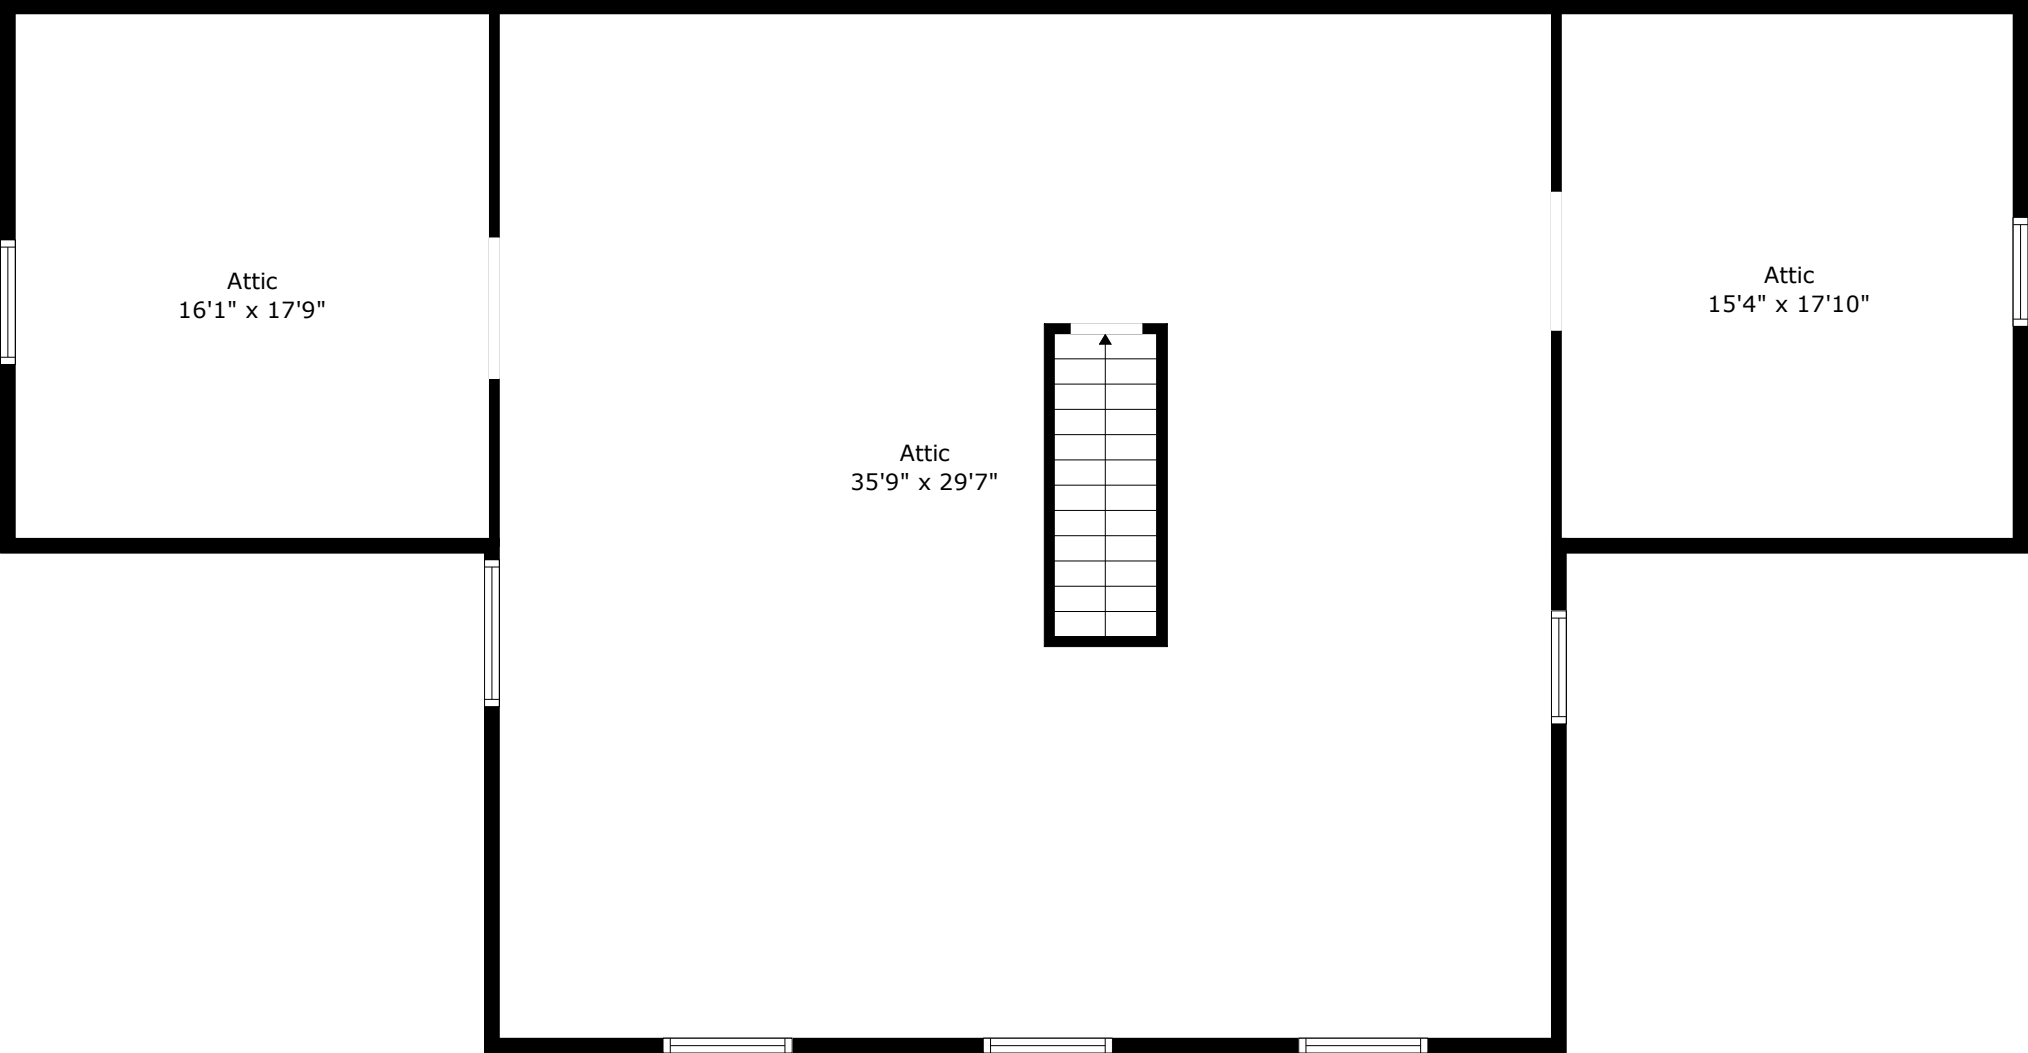

5950 Lowell Reed Road

Reed | Ravenel, SC 29470

TOTAL: 2169 sq. ft
FLOOR 1: 2169 sq. ft, FLOOR 2: 0 sq. ft
EXCLUDED AREAS: PORCH: 285 sq. ft, SCREENED PORCH: 283 sq. ft, LOW CEILING: 659 sq. ft,
ATTIC: 1157 sq. ft

Floor Plan Created By Cubicasa App. Measurements Deemed Highly Reliable But Not Guaranteed.

5950 Lowell Reed Road

Reed | Ravenel, SC 29470

Floor 1

TOTAL: 2169 sq. ft
FLOOR 1: 2169 sq. ft, FLOOR 2: 0 sq. ft
EXCLUDED AREAS: PORCH: 285 sq. ft, SCREENED PORCH: 283 sq. ft, LOW CEILING: 659 sq. ft,
ATTIC: 1157 sq. ft

Floor Plan Created By Cubicasa App. Measurements Deemed Highly Reliable But Not Guaranteed.

5950 Lowell Reed Road

Reed | Ravenel, SC 29470

Floor 2

TOTAL: 2169 sq. ft
FLOOR 1: 2169 sq. ft, FLOOR 2: 0 sq. ft
EXCLUDED AREAS: PORCH: 285 sq. ft, SCREENED PORCH: 283 sq. ft, LOW CEILING: 659 sq. ft,
ATTIC: 1157 sq. ft

Floor Plan Created By Cubicasa App. Measurements Deemed Highly Reliable But Not Guaranteed.