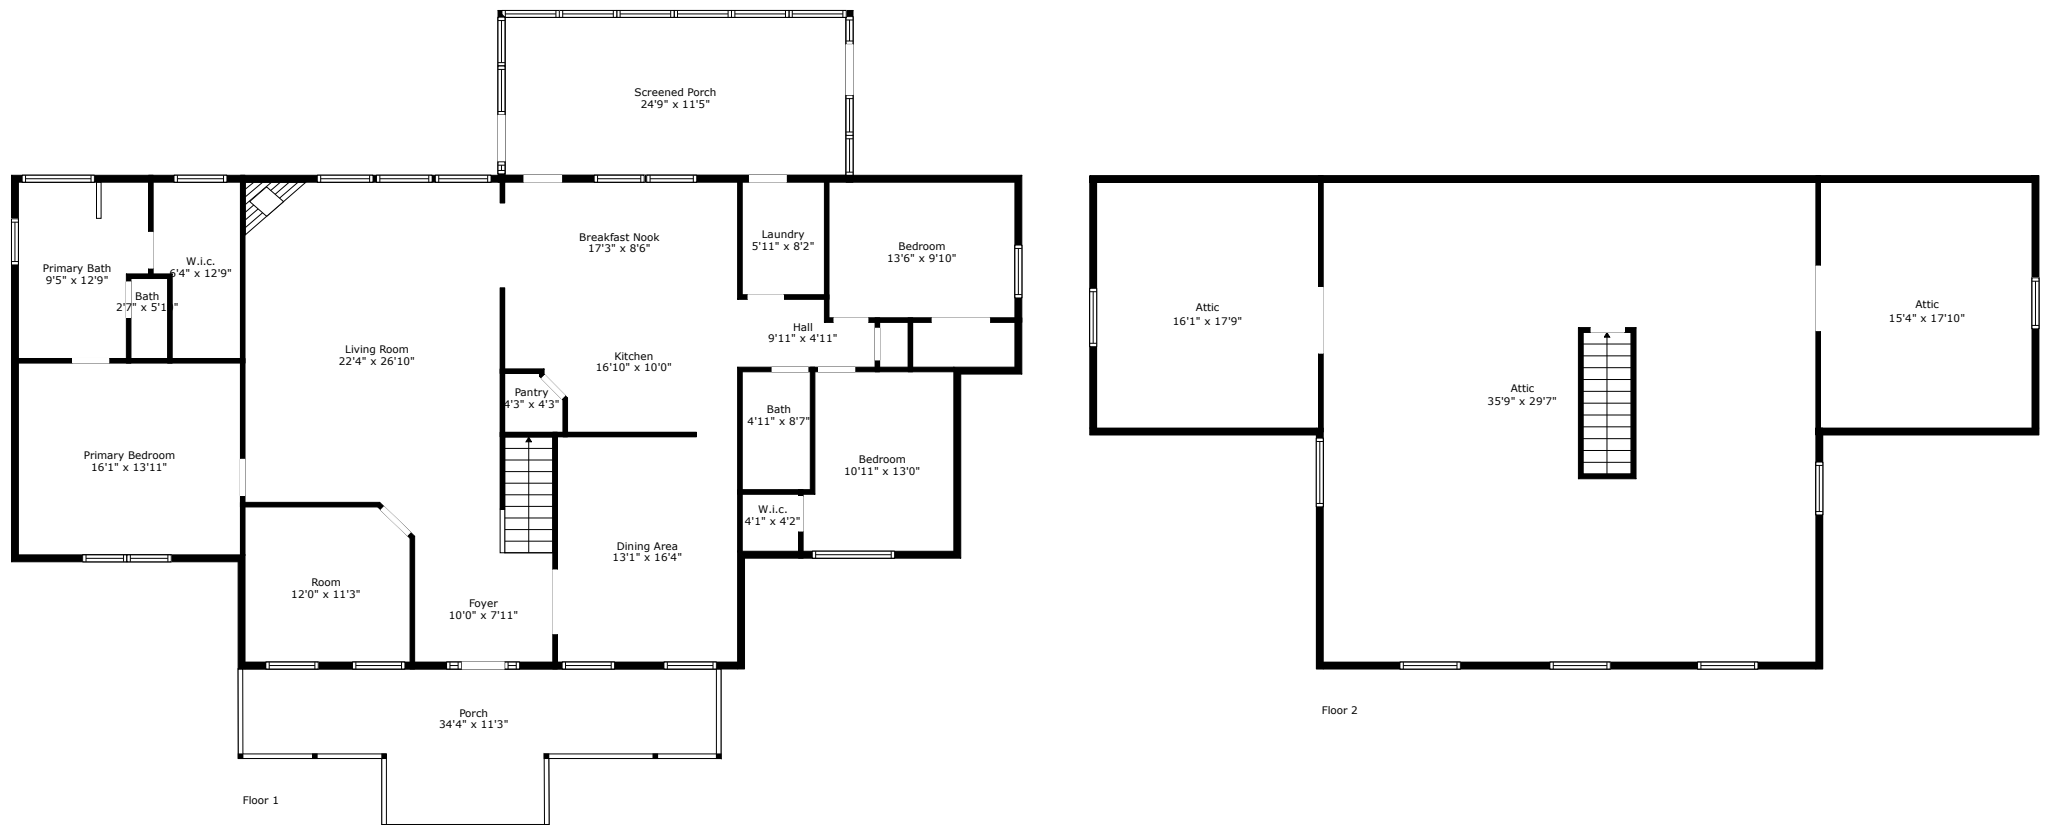

5950 Lowell Reed Road

Reed | Ravenel, SC 29470

TOTAL: 2169 sq. ft
FLOOR 1: 2169 sq. ft, FLOOR 2: 0 sq. ft
EXCLUDED AREAS: PORCH: 285 sq. ft, SCREENED PORCH: 283 sq. ft, LOW CEILING: 659 sq. ft,
ATTIC: 1157 sq. ft

Floor Plan Created By Cubicasa App. Measurements Deemed Highly Reliable But Not Guaranteed.

5950 Lowell Reed Road

Reed | Ravenel, SC 29470

Floor 1

TOTAL: 2169 sq. ft
FLOOR 1: 2169 sq. ft, FLOOR 2: 0 sq. ft
EXCLUDED AREAS: PORCH: 285 sq. ft, SCREENED PORCH: 283 sq. ft, LOW CEILING: 659 sq. ft,
ATTIC: 1157 sq. ft

Floor Plan Created By Cubicasa App. Measurements Deemed Highly Reliable But Not Guaranteed.

5950 Lowell Reed Road

Reed | Ravenel, SC 29470

Floor 2

TOTAL: 2169 sq. ft
FLOOR 1: 2169 sq. ft, FLOOR 2: 0 sq. ft
EXCLUDED AREAS: PORCH: 285 sq. ft, SCREENED PORCH: 283 sq. ft, LOW CEILING: 659 sq. ft,
ATTIC: 1157 sq. ft

Floor Plan Created By Cubicasa App. Measurements Deemed Highly Reliable But Not Guaranteed.