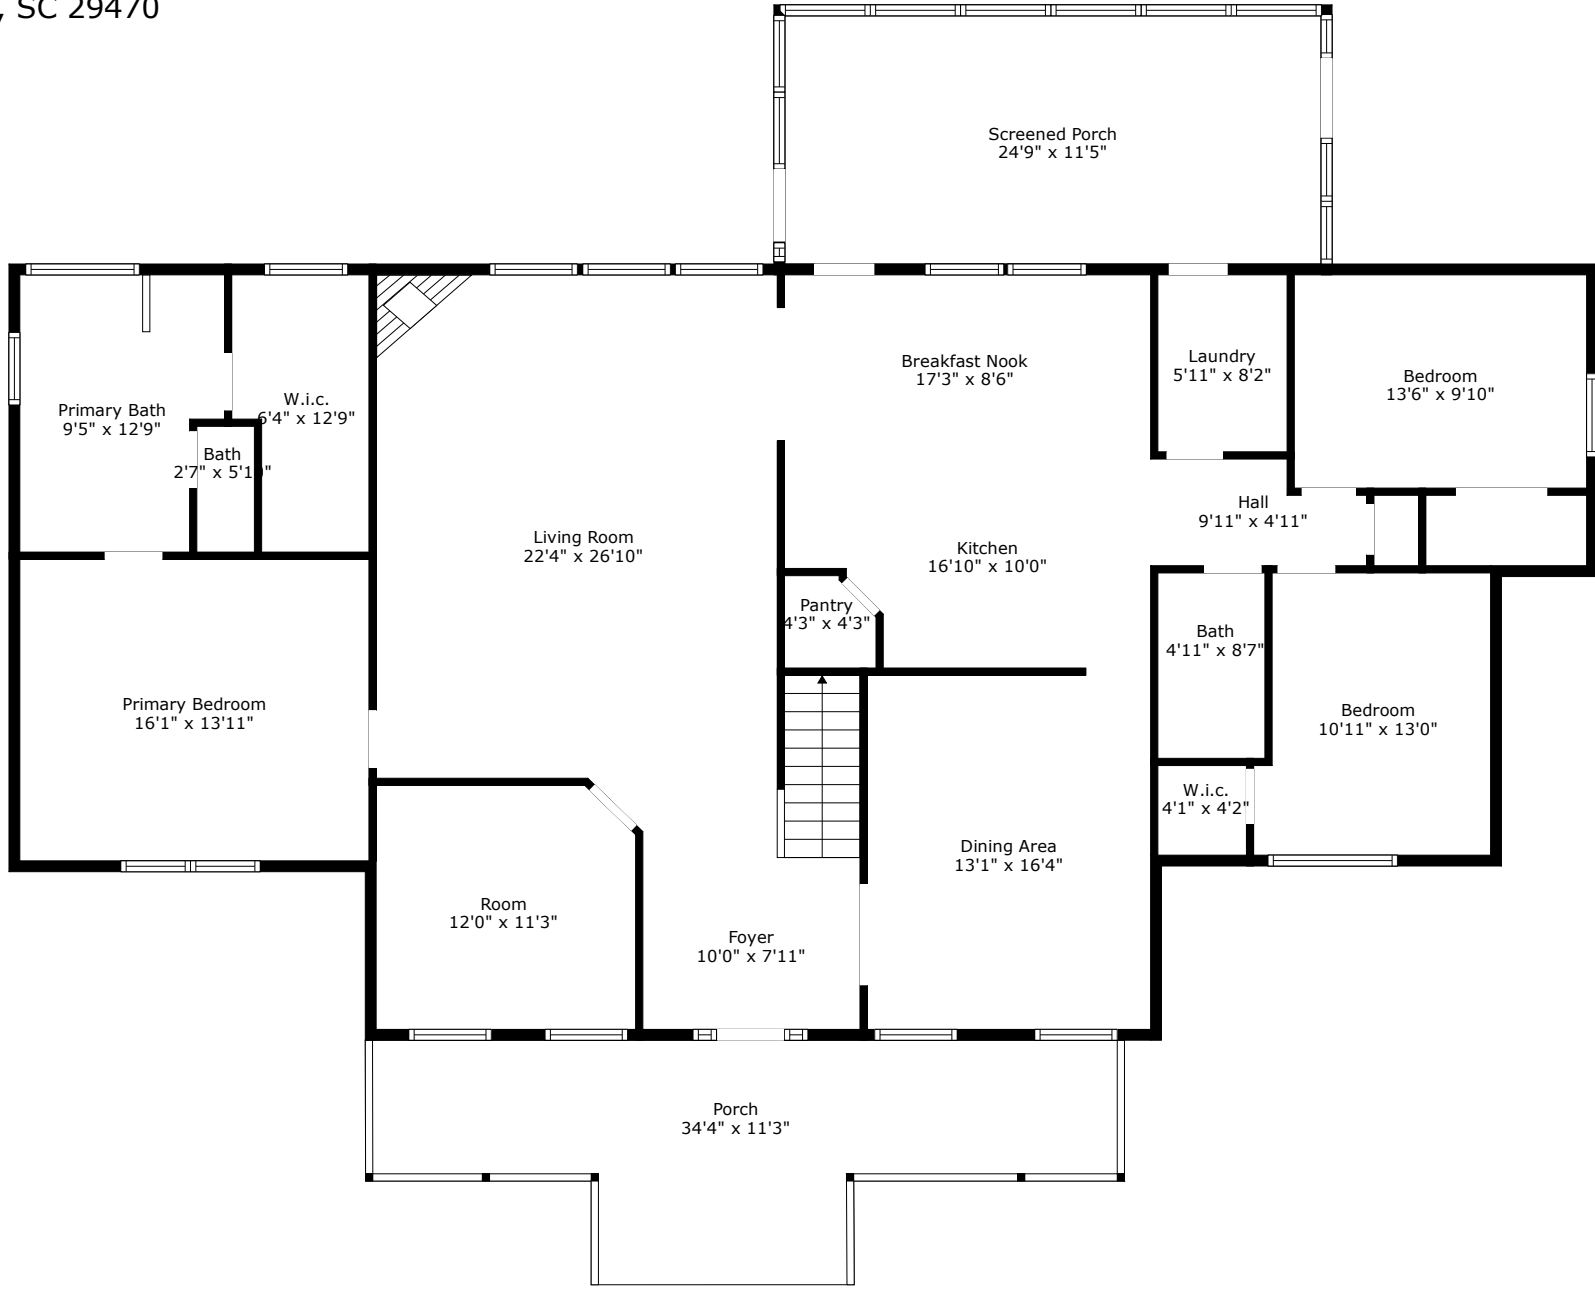

5950 Lowell Reed Road

Reed | Ravenel, SC 29470

TOTAL: 2169 sq. ft
FLOOR 1: 2169 sq. ft, FLOOR 2: 0 sq. ft
EXCLUDED AREAS: PORCH: 285 sq. ft, SCREENED PORCH: 283 sq. ft, LOW CEILING: 659 sq. ft,
ATTIC: 1157 sq. ft

Floor Plan Created By Cubicasa App. Measurements Deemed Highly Reliable But Not Guaranteed.

5950 Lowell Reed Road

Reed | Ravenel, SC 29470

Floor 1

TOTAL: 2169 sq. ft
FLOOR 1: 2169 sq. ft, FLOOR 2: 0 sq. ft
EXCLUDED AREAS: PORCH: 285 sq. ft, SCREENED PORCH: 283 sq. ft, LOW CEILING: 659 sq. ft,
ATTIC: 1157 sq. ft

Floor Plan Created By Cubicasa App. Measurements Deemed Highly Reliable But Not Guaranteed.

5950 Lowell Reed Road

Reed | Ravenel, SC 29470

Floor 2

TOTAL: 2169 sq. ft
FLOOR 1: 2169 sq. ft, FLOOR 2: 0 sq. ft
EXCLUDED AREAS: PORCH: 285 sq. ft, SCREENED PORCH: 283 sq. ft, LOW CEILING: 659 sq. ft,
ATTIC: 1157 sq. ft

Floor Plan Created By Cubicasa App. Measurements Deemed Highly Reliable But Not Guaranteed.