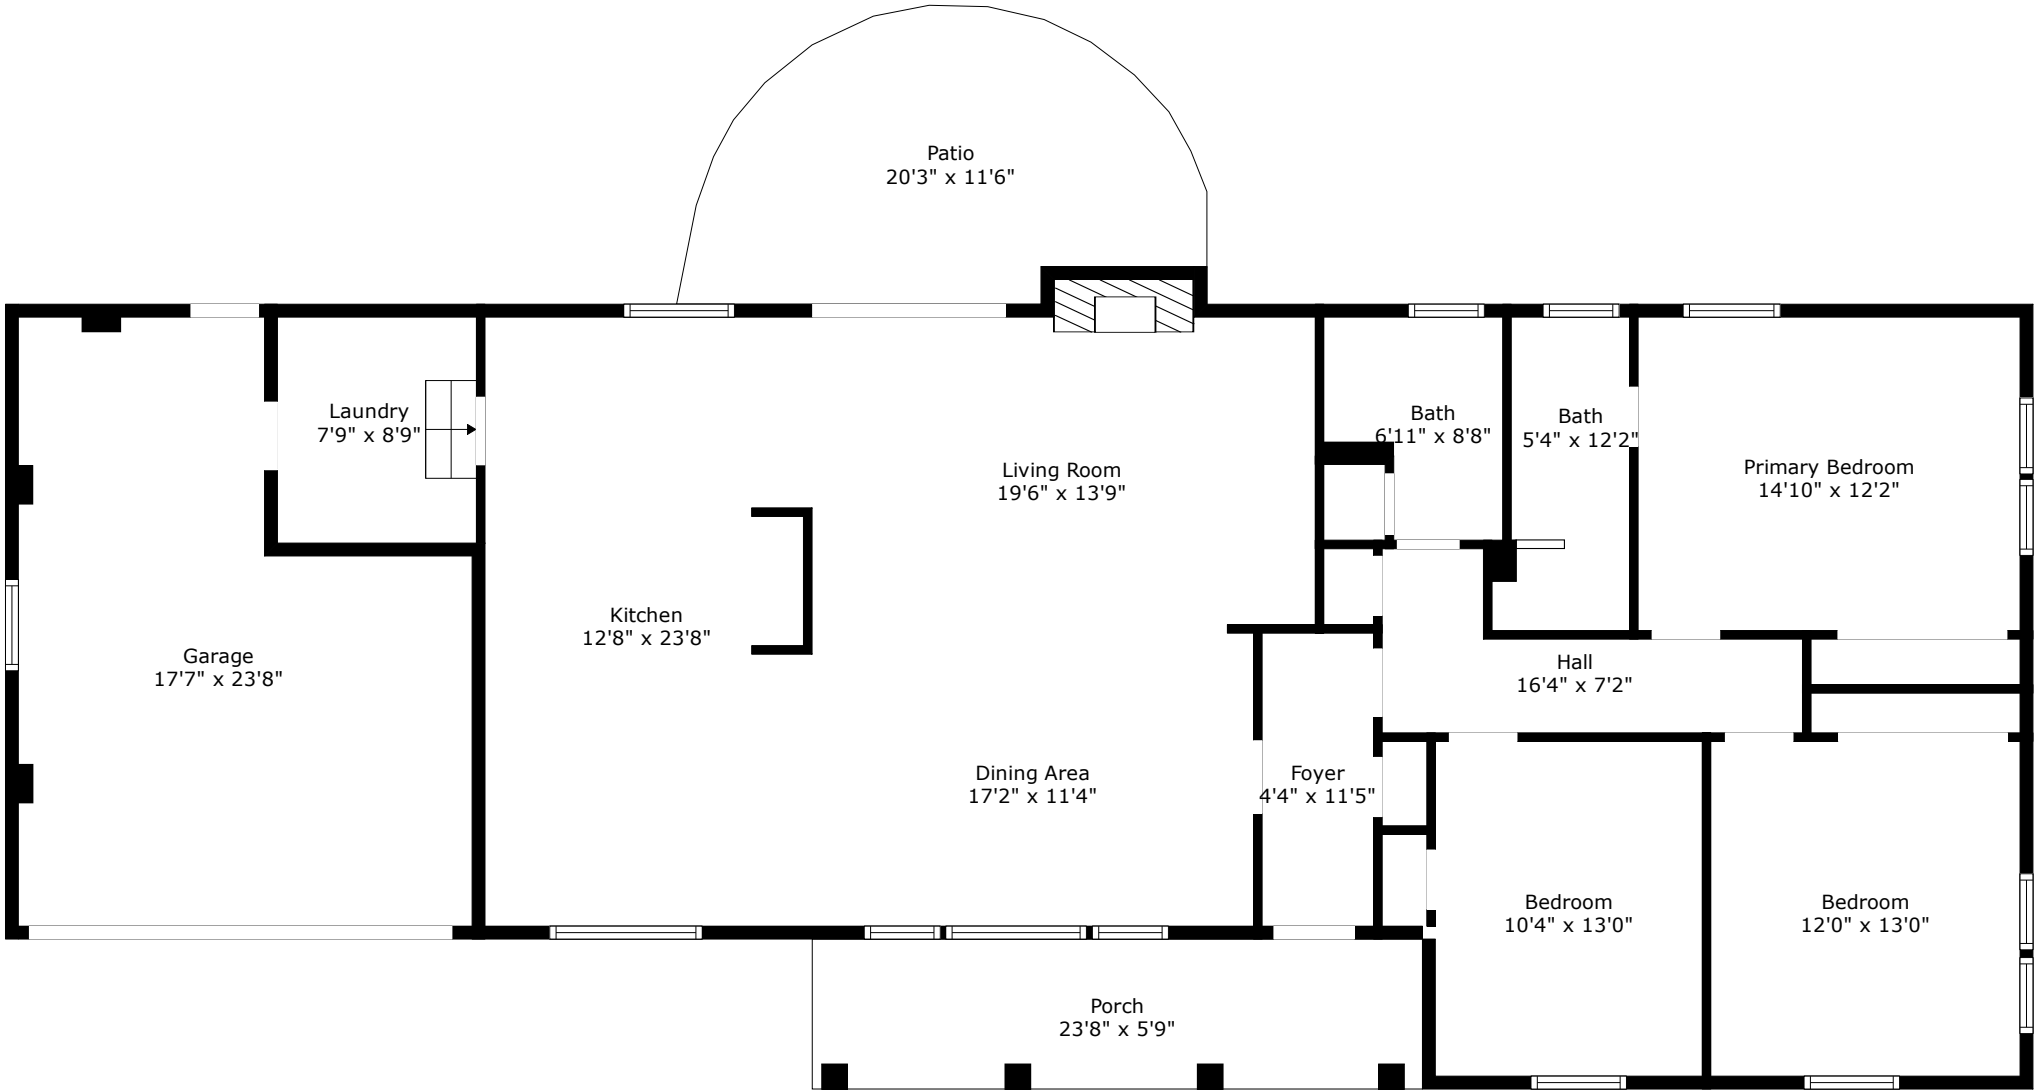

2863 Wofford Road

Drayton On The Ashley | Charleston, SC 29414

TOTAL: 1618 sq. ft
FLOOR 1: 1618 sq. ft
EXCLUDED AREAS: GARAGE: 342 sq. ft, PORCH: 138 sq. ft, PATIO: 183 sq. ft,
FIREPLACE: 9 sq. ft