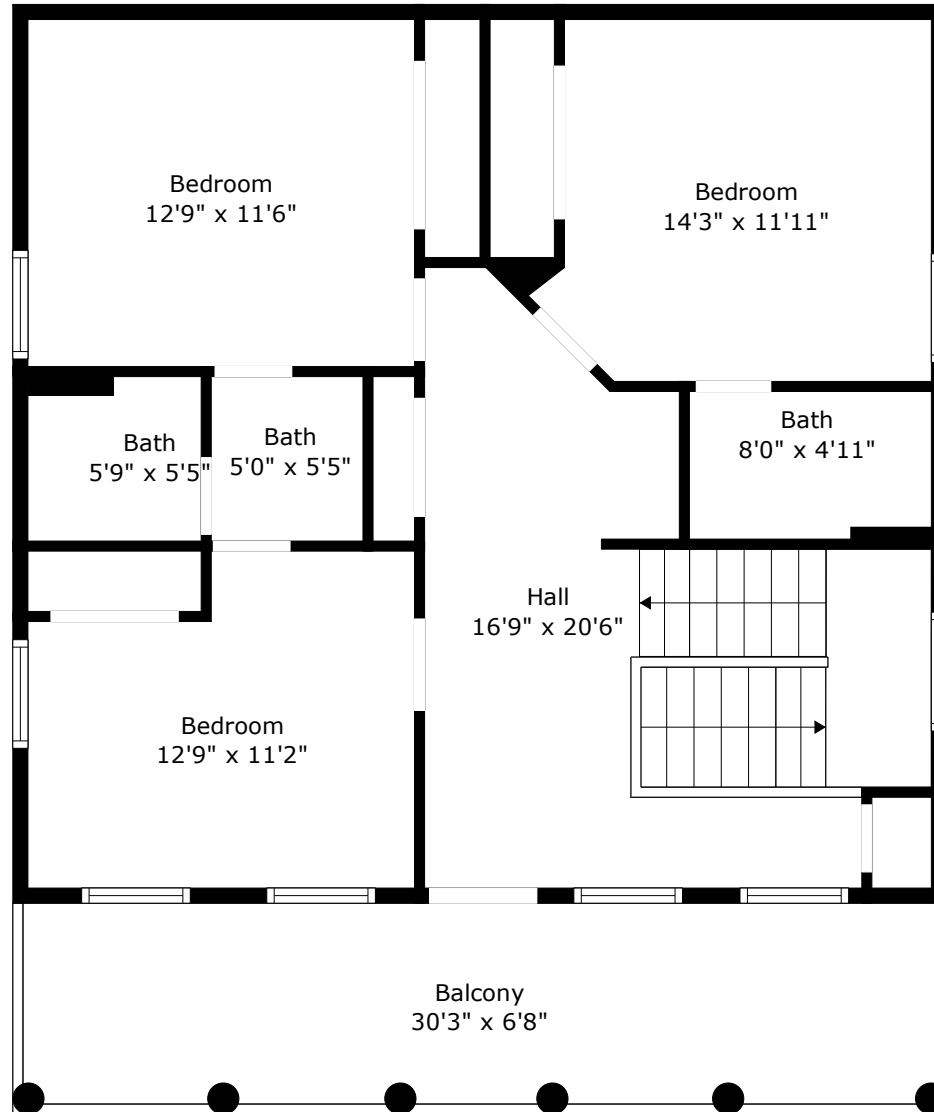

2124 Sandy Point Lane

Rivertowne On The Wando | Mount Pleasant, SC 29466

Floor 1

Floor 2

2124 Sandy Point Lane

Rivertowne On The Wando | Mount Pleasant, SC 29466

Floor 1

Floor 2