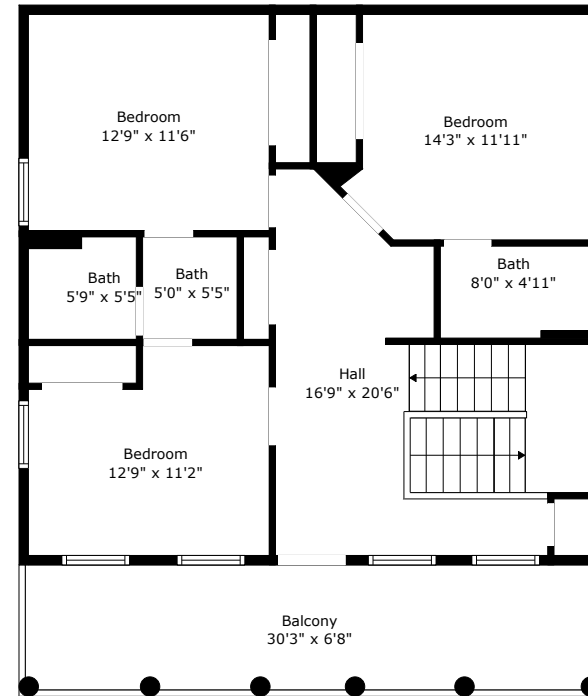

2124 Sandy Point Lane

Rivertowne On The Wando | Mount Pleasant, SC 29466

Floor 1

Floor 2

2124 Sandy Point Lane

Rivertowne On The Wando | Mount Pleasant, SC 29466

Floor 1

Floor 2