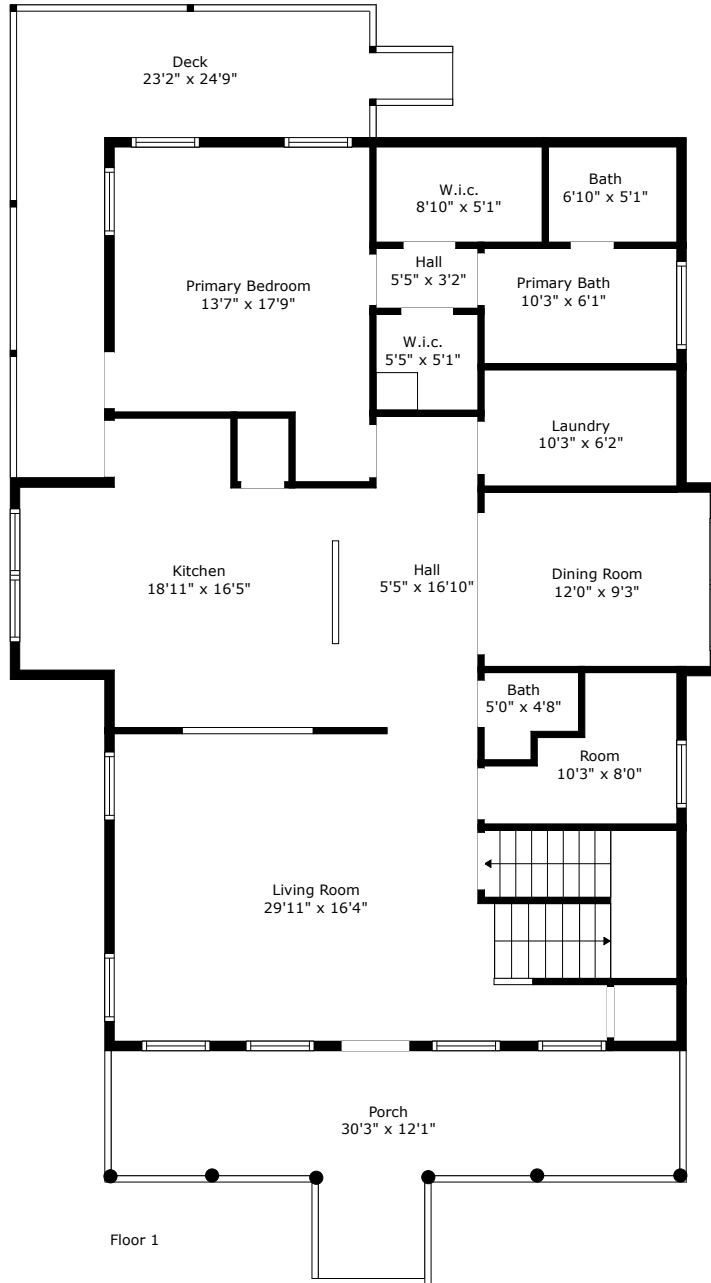

2124 Sandy Point Lane

Rivertowne On The Wando | Mount Pleasant, SC 29466

Floor 1

Floor 2

2124 Sandy Point Lane

Rivertowne On The Wando | Mount Pleasant, SC 29466

Floor 1

Floor 2