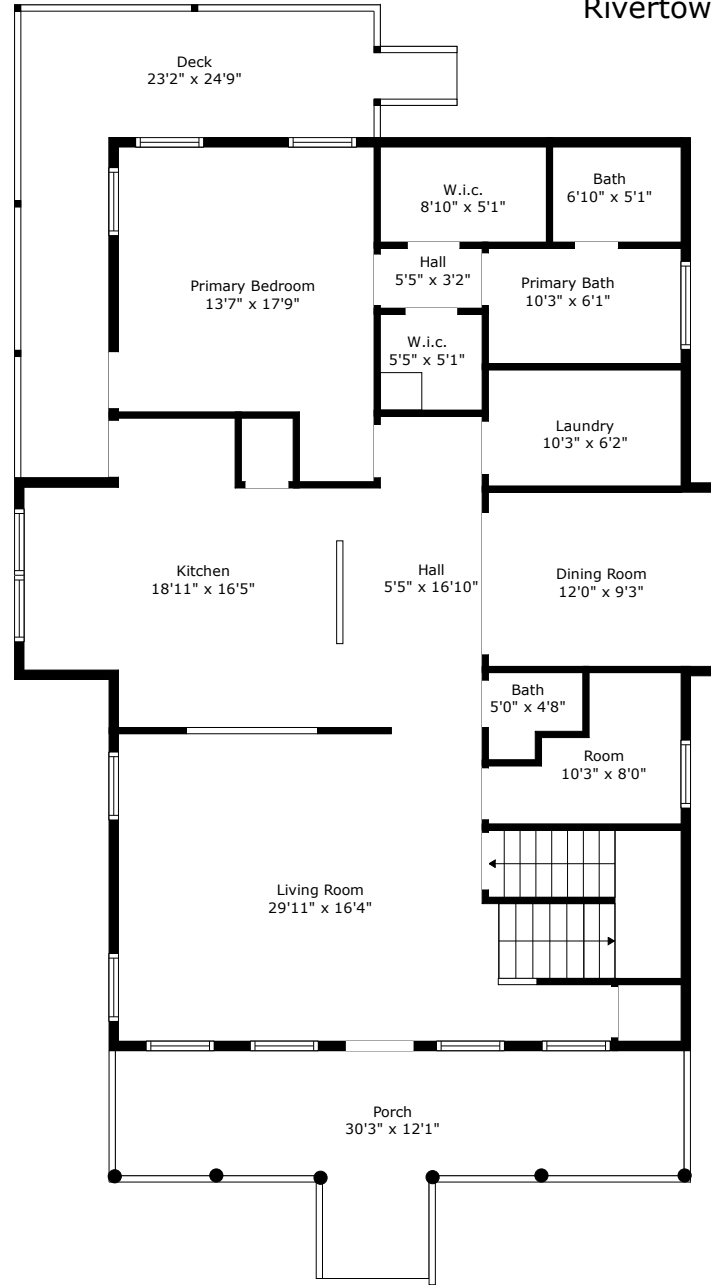

2124 Sandy Point Lane

Rivertowne On The Wando | Mount Pleasant, SC 29466

Floor 1

Floor 2

2124 Sandy Point Lane

Rivertowne On The Wando | Mount Pleasant, SC 29466

Floor 1

Floor 2