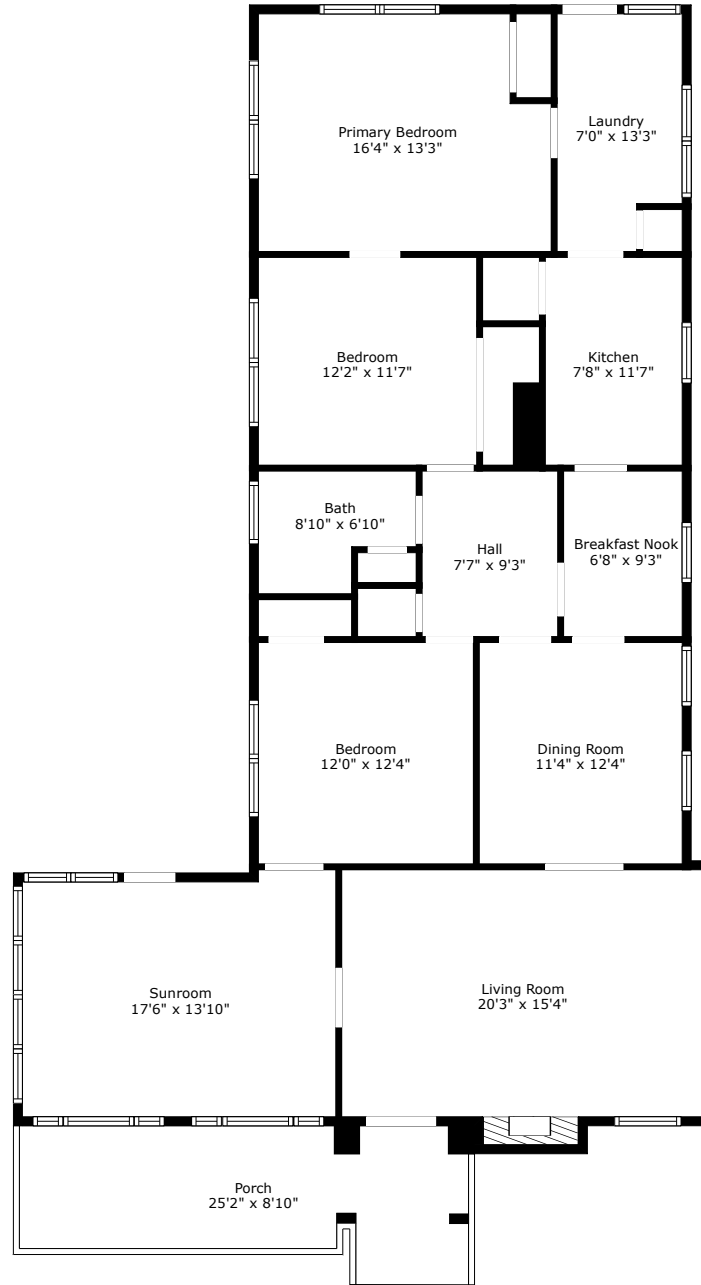

57 St Margaret Street

Wagener Terrace | Charleston, SC 29403

TOTAL: 1656 sq. ft

FLOOR 1: 1656 sq. ft

EXCLUDED AREAS: PORCH: 184 sq. ft, FIREPLACE: 10 sq. ft

Floor Plan Created by Cubicasa App. Measurements Deemed Highly Reliable But Not Guaranteed.