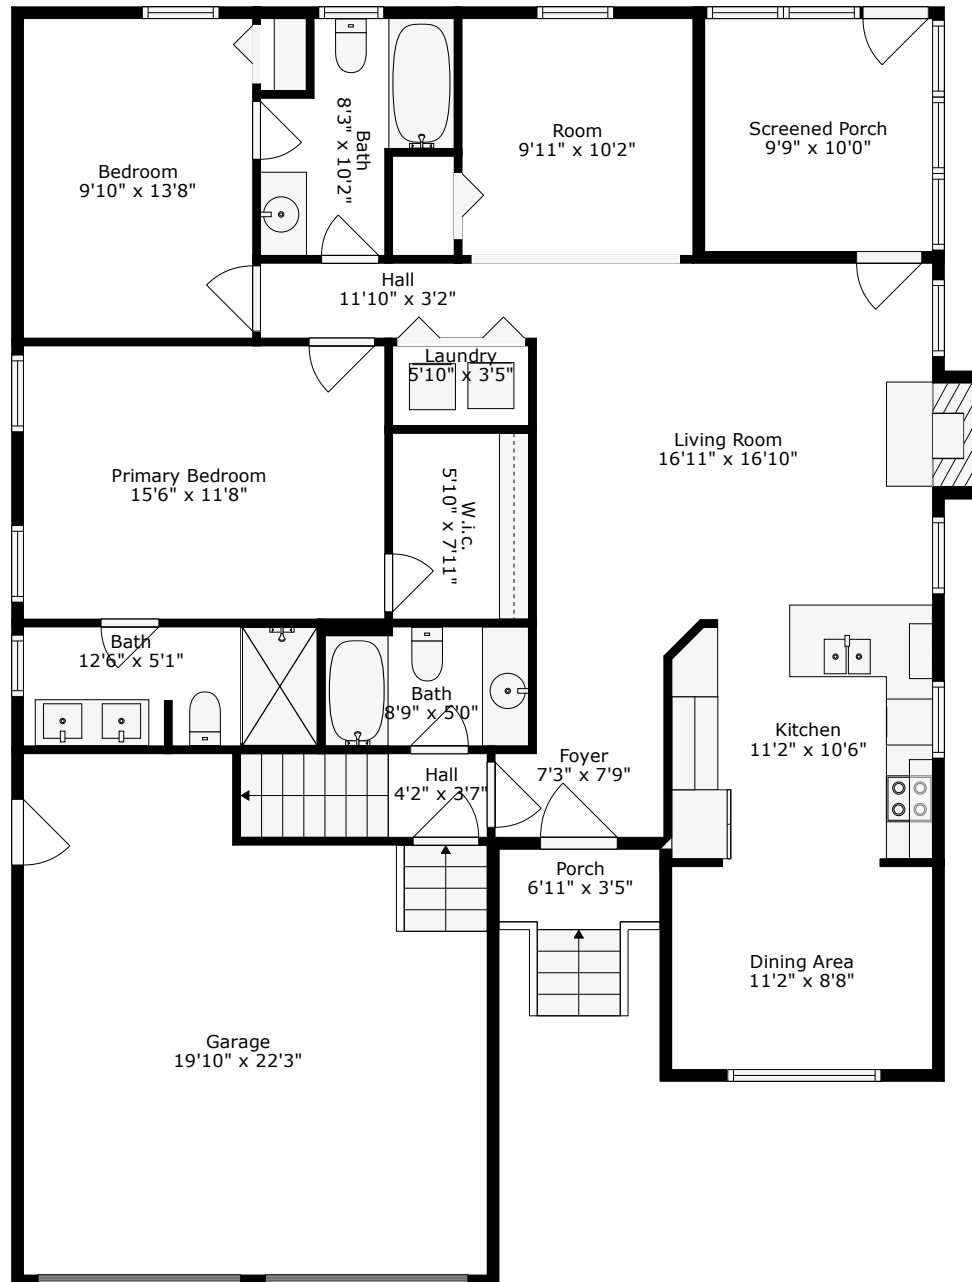

# 861 Harbor Place

Harbor Place  
Charleston, SC 29412

Floor 1

Floor 2

**TOTAL: 1598 sq. ft**  
FLOOR 1: 1334 sq. ft, FLOOR 2: 264 sq. ft  
EXCLUDED AREAS: GARAGE: 400 sq. ft, SCREENED PORCH: 97 sq. ft, PORCH: 23 sq. ft,  
FIREPLACE: 11 sq. ft

# 861 Harbor Place

Harbor Place  
Charleston, SC 29412

Floor 1

**TOTAL: 1598 sq. ft**

FLOOR 1: 1334 sq. ft, FLOOR 2: 264 sq. ft

EXCLUDED AREAS: GARAGE: 400 sq. ft, SCREENED PORCH: 97 sq. ft, PORCH: 23 sq. ft,  
FIREPLACE: 11 sq. ft

# 861 Harbor Place

Harbor Place  
Charleston, SC 29412

Floor 2

**TOTAL: 1598 sq. ft**

FLOOR 1: 1334 sq. ft, FLOOR 2: 264 sq. ft

EXCLUDED AREAS: GARAGE: 400 sq. ft, SCREENED PORCH: 97 sq. ft, PORCH: 23 sq. ft,  
FIREPLACE: 11 sq. ft