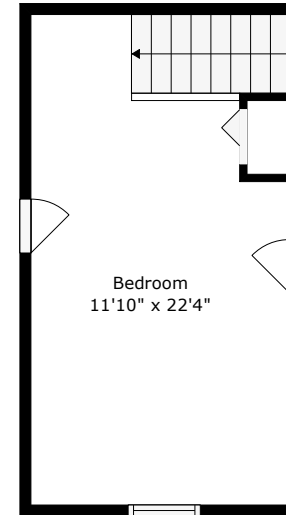

# 861 Harbor Place

Harbor Place  
Charleston, SC 29412

Floor 1

Floor 2

**TOTAL: 1598 sq. ft**  
FLOOR 1: 1334 sq. ft, FLOOR 2: 264 sq. ft  
EXCLUDED AREAS: GARAGE: 400 sq. ft, SCREENED PORCH: 97 sq. ft, PORCH: 23 sq. ft,  
FIREPLACE: 11 sq. ft

# 861 Harbor Place

Harbor Place  
Charleston, SC 29412

Floor 1

**TOTAL: 1598 sq. ft**

FLOOR 1: 1334 sq. ft, FLOOR 2: 264 sq. ft

EXCLUDED AREAS: GARAGE: 400 sq. ft, SCREENED PORCH: 97 sq. ft, PORCH: 23 sq. ft,  
FIREPLACE: 11 sq. ft

# 861 Harbor Place

Harbor Place  
Charleston, SC 29412

Floor 2

**TOTAL: 1598 sq. ft**

FLOOR 1: 1334 sq. ft, FLOOR 2: 264 sq. ft

EXCLUDED AREAS: GARAGE: 400 sq. ft, SCREENED PORCH: 97 sq. ft, PORCH: 23 sq. ft,  
FIREPLACE: 11 sq. ft