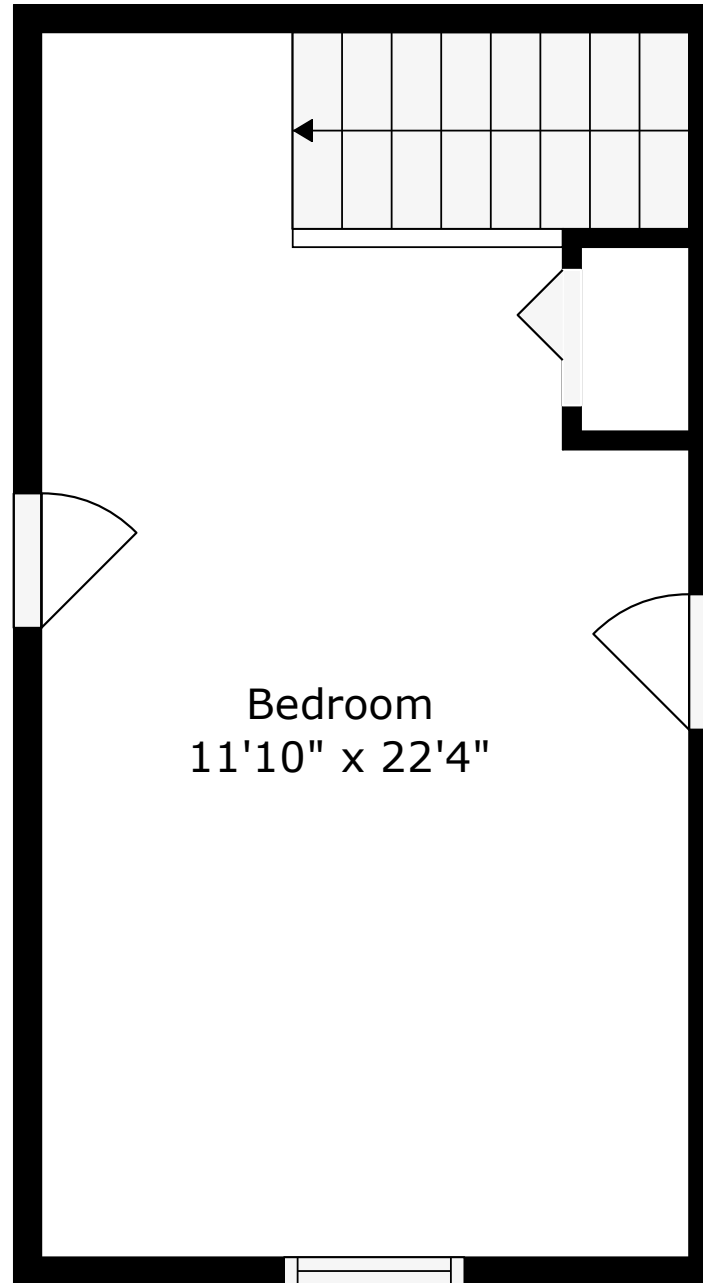

# 861 Harbor Place

Harbor Place  
Charleston, SC 29412

Floor 1

Floor 2

**TOTAL: 1598 sq. ft**  
FLOOR 1: 1334 sq. ft, FLOOR 2: 264 sq. ft  
EXCLUDED AREAS: GARAGE: 400 sq. ft, SCREENED PORCH: 97 sq. ft, PORCH: 23 sq. ft,  
FIREPLACE: 11 sq. ft

# 861 Harbor Place

Harbor Place  
Charleston, SC 29412

Floor 1

**TOTAL: 1598 sq. ft**

FLOOR 1: 1334 sq. ft, FLOOR 2: 264 sq. ft

EXCLUDED AREAS: GARAGE: 400 sq. ft, SCREENED PORCH: 97 sq. ft, PORCH: 23 sq. ft,  
FIREPLACE: 11 sq. ft

# 861 Harbor Place

Harbor Place  
Charleston, SC 29412

Floor 2

**TOTAL: 1598 sq. ft**

FLOOR 1: 1334 sq. ft, FLOOR 2: 264 sq. ft

EXCLUDED AREAS: GARAGE: 400 sq. ft, SCREENED PORCH: 97 sq. ft, PORCH: 23 sq. ft,  
FIREPLACE: 11 sq. ft