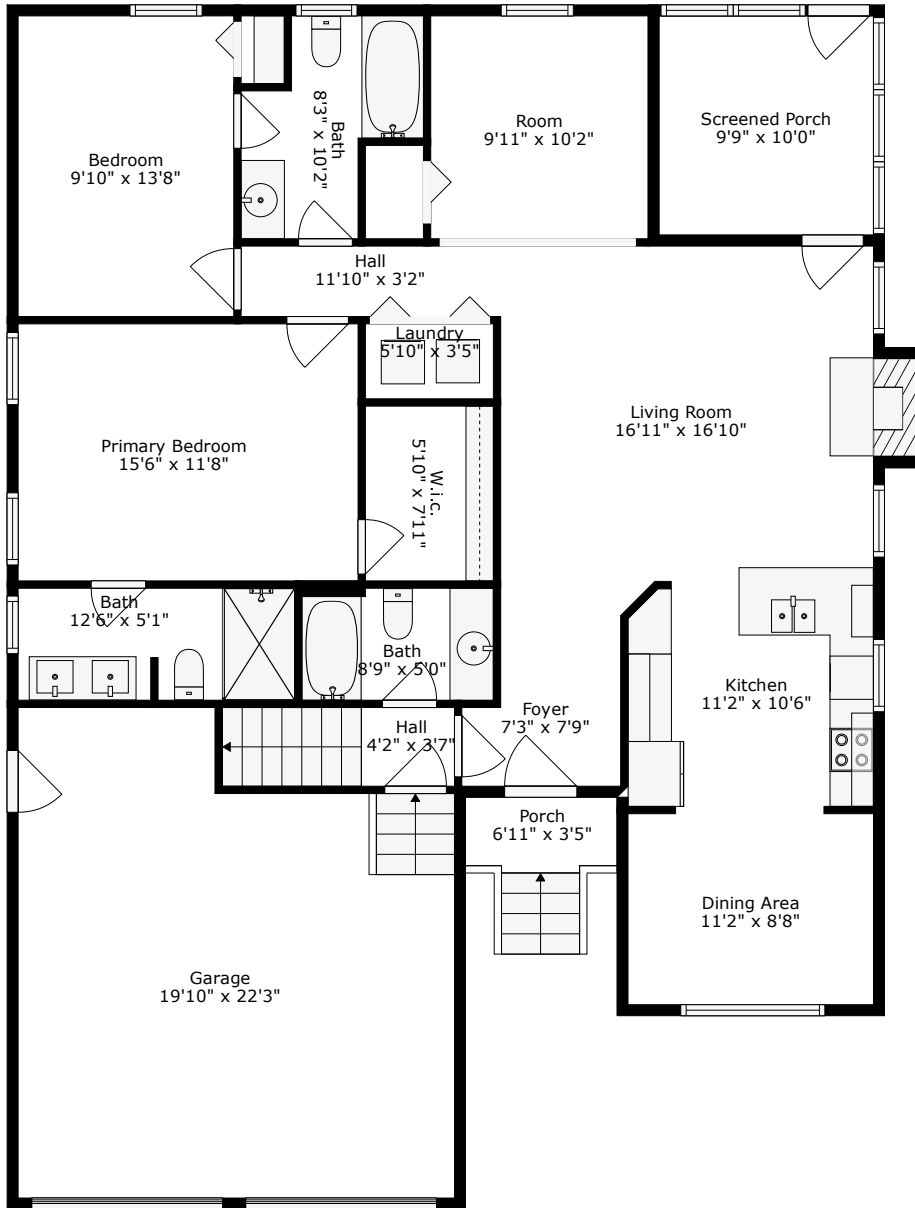

# 861 Harbor Place

Harbor Place  
Charleston, SC 29412

Floor 1

Floor 2

**TOTAL: 1598 sq. ft**  
FLOOR 1: 1334 sq. ft, FLOOR 2: 264 sq. ft  
EXCLUDED AREAS: GARAGE: 400 sq. ft, SCREENED PORCH: 97 sq. ft, PORCH: 23 sq. ft,  
FIREPLACE: 11 sq. ft

# 861 Harbor Place

Harbor Place  
Charleston, SC 29412

Floor 1

**TOTAL: 1598 sq. ft**

FLOOR 1: 1334 sq. ft, FLOOR 2: 264 sq. ft

EXCLUDED AREAS: GARAGE: 400 sq. ft, SCREENED PORCH: 97 sq. ft, PORCH: 23 sq. ft,  
FIREPLACE: 11 sq. ft

# 861 Harbor Place

Harbor Place  
Charleston, SC 29412

Floor 2

**TOTAL: 1598 sq. ft**

FLOOR 1: 1334 sq. ft, FLOOR 2: 264 sq. ft

EXCLUDED AREAS: GARAGE: 400 sq. ft, SCREENED PORCH: 97 sq. ft, PORCH: 23 sq. ft,  
FIREPLACE: 11 sq. ft