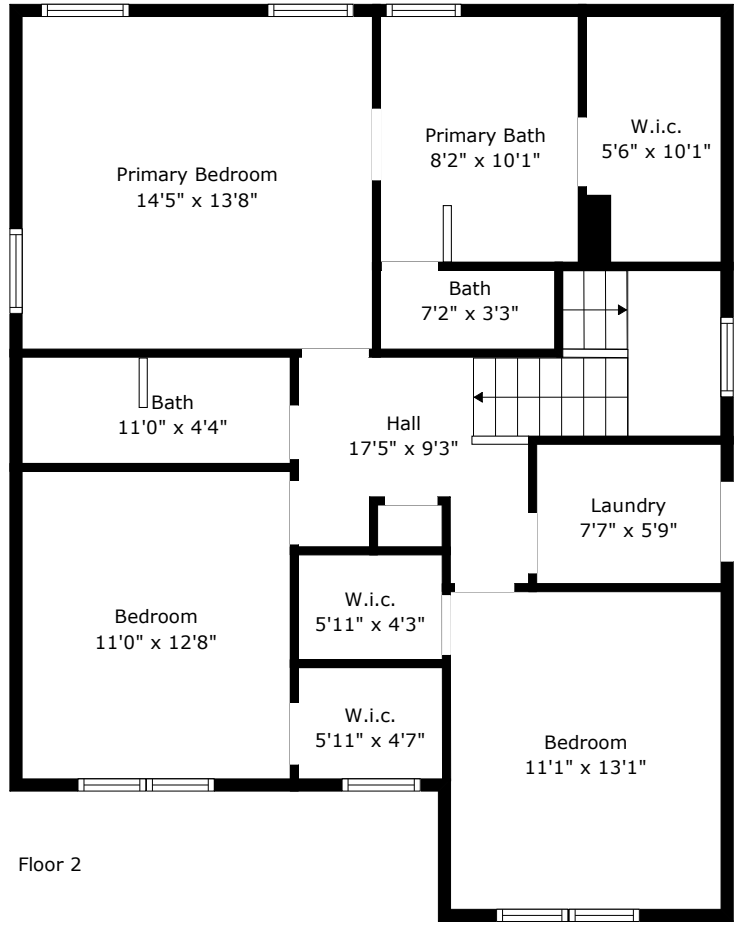

9463 Netted Charm Court

Paddock Pointe
Ladson, SC 29456

Floor 1

Floor 2

TOTAL: 1701 sq. ft
FLOOR 1: 739 sq. ft, FLOOR 2: 962 sq. ft
EXCLUDED AREAS: GARAGE: 329 sq. ft, PATIO: 185 sq. ft, PORCH: 96 sq. ft

Floor Plan Created By Cubicasa App. Measurements Deemed Highly Reliable But Not Guaranteed.

9463 Netted Charm Court

Paddock Pointe
Ladson, SC 29456

Floor 1

TOTAL: 1701 sq. ft
FLOOR 1: 739 sq. ft, FLOOR 2: 962 sq. ft
EXCLUDED AREAS: GARAGE: 329 sq. ft, PATIO: 185 sq. ft, PORCH: 96 sq. ft

Floor Plan Created By Cubicasa App. Measurements Deemed Highly Reliable But Not Guaranteed.

9463 Netted Charm Court

Paddock Pointe
Ladson, SC 29456

Floor 2

TOTAL: 1701 sq. ft
FLOOR 1: 739 sq. ft, FLOOR 2: 962 sq. ft
EXCLUDED AREAS: GARAGE: 329 sq. ft, PATIO: 185 sq. ft, PORCH: 96 sq. ft

Floor Plan Created By Cubicasa App. Measurements Deemed Highly Reliable But Not Guaranteed.