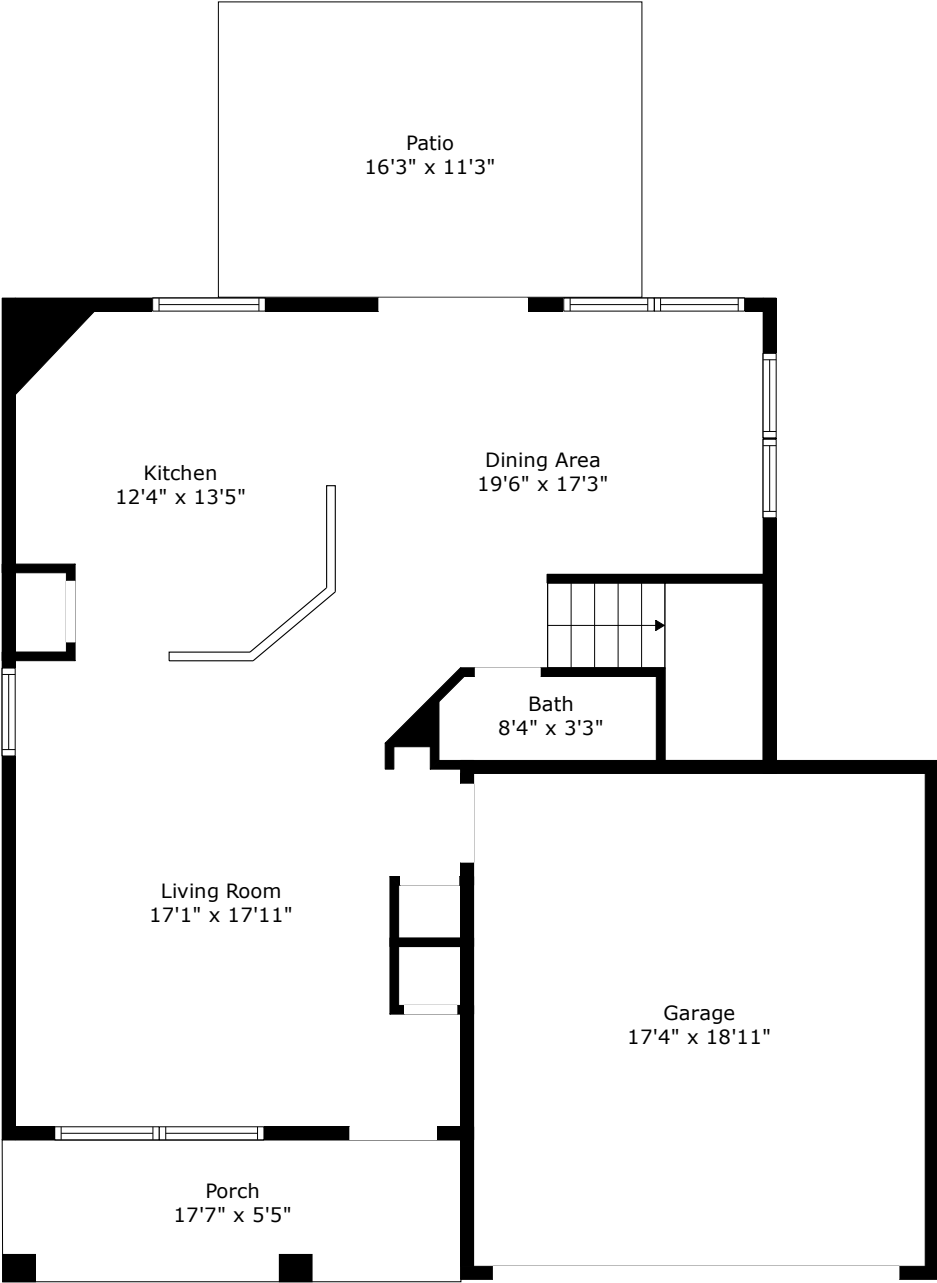

9463 Netted Charm Court

Paddock Pointe
Ladson, SC 29456

Floor 1

TOTAL: 1701 sq. ft
FLOOR 1: 739 sq. ft, FLOOR 2: 962 sq. ft
EXCLUDED AREAS: GARAGE: 329 sq. ft, PATIO: 185 sq. ft, PORCH: 96 sq. ft