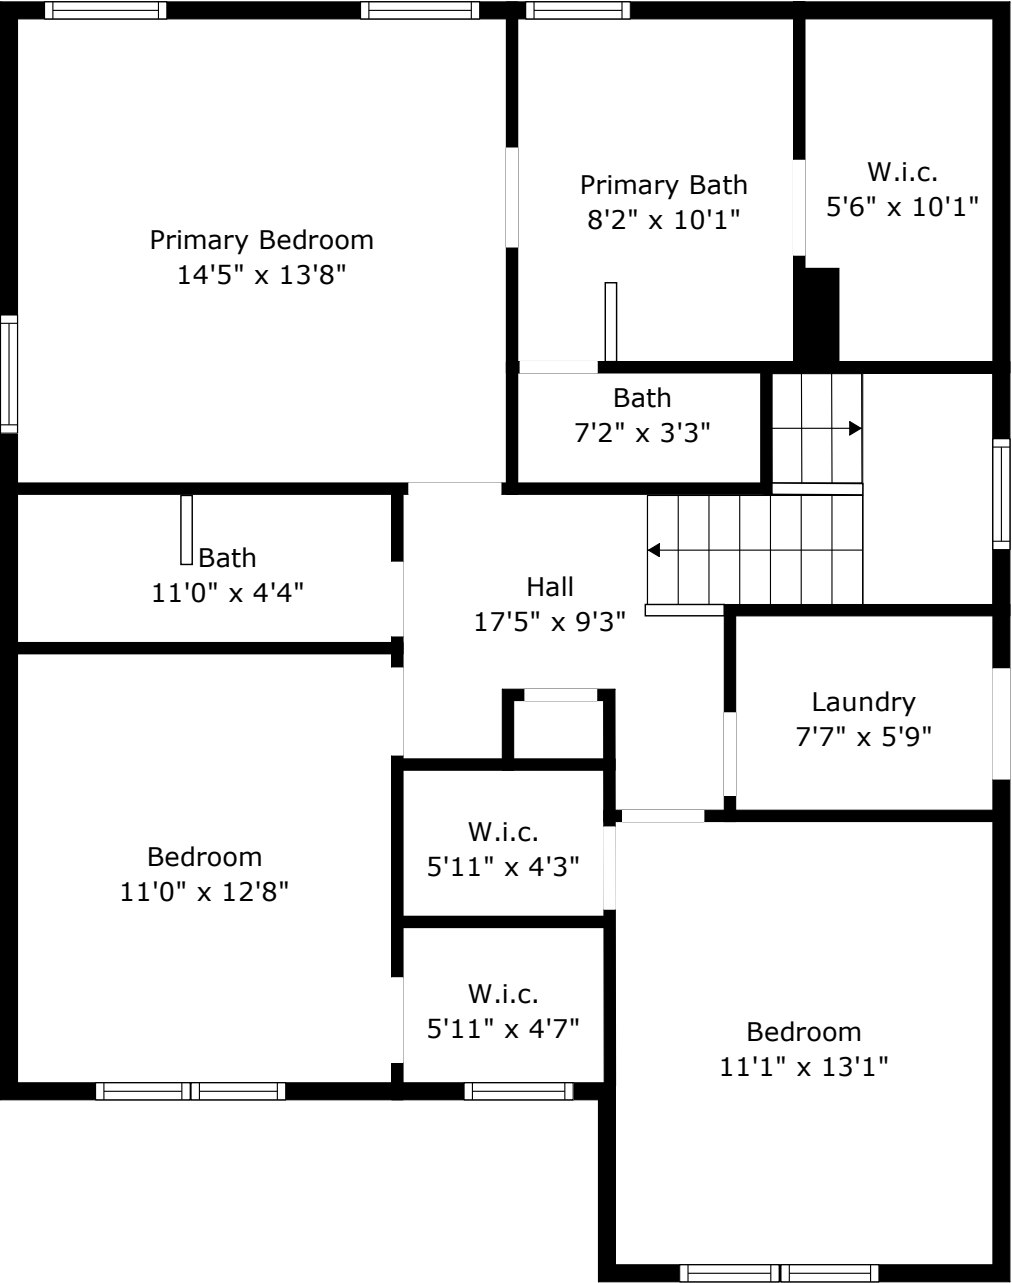

9463 Netted Charm Court

Paddock Pointe
Ladson, SC 29456

Floor 2

TOTAL: 1701 sq. ft
FLOOR 1: 739 sq. ft, FLOOR 2: 962 sq. ft
EXCLUDED AREAS: GARAGE: 329 sq. ft, PATIO: 185 sq. ft, PORCH: 96 sq. ft