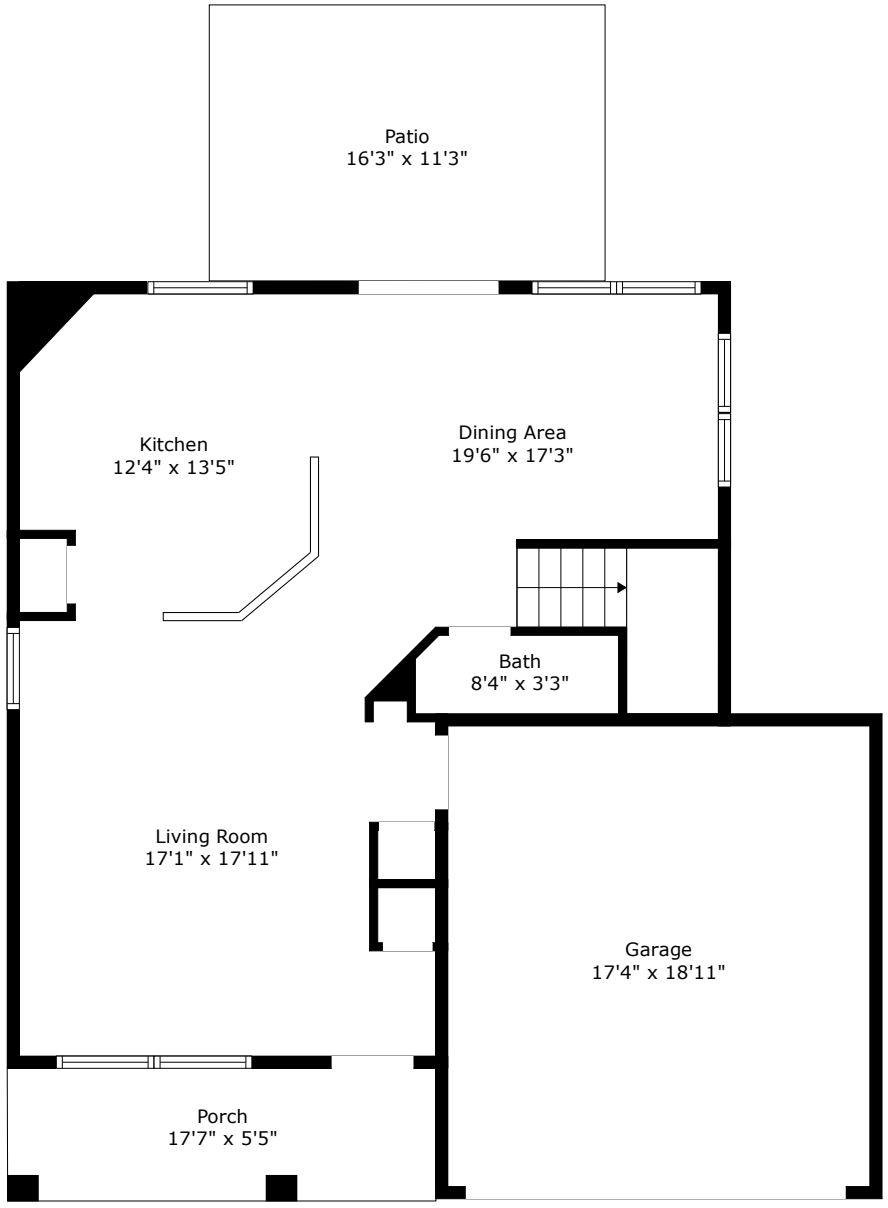

9463 Netted Charm Court

Paddock Pointe
Ladson, SC 29456

Floor 1

Floor 2

TOTAL: 1701 sq. ft
FLOOR 1: 739 sq. ft, FLOOR 2: 962 sq. ft
EXCLUDED AREAS: GARAGE: 329 sq. ft, PATIO: 185 sq. ft, PORCH: 96 sq. ft

Floor Plan Created By Cubicasa App. Measurements Deemed Highly Reliable But Not Guaranteed.

9463 Netted Charm Court

Paddock Pointe
Ladson, SC 29456

Floor 1

TOTAL: 1701 sq. ft
FLOOR 1: 739 sq. ft, FLOOR 2: 962 sq. ft
EXCLUDED AREAS: GARAGE: 329 sq. ft, PATIO: 185 sq. ft, PORCH: 96 sq. ft

Floor Plan Created By Cubicasa App. Measurements Deemed Highly Reliable But Not Guaranteed.

9463 Netted Charm Court

Paddock Pointe
Ladson, SC 29456

Floor 2

TOTAL: 1701 sq. ft
FLOOR 1: 739 sq. ft, FLOOR 2: 962 sq. ft
EXCLUDED AREAS: GARAGE: 329 sq. ft, PATIO: 185 sq. ft, PORCH: 96 sq. ft

Floor Plan Created By Cubicasa App. Measurements Deemed Highly Reliable But Not Guaranteed.