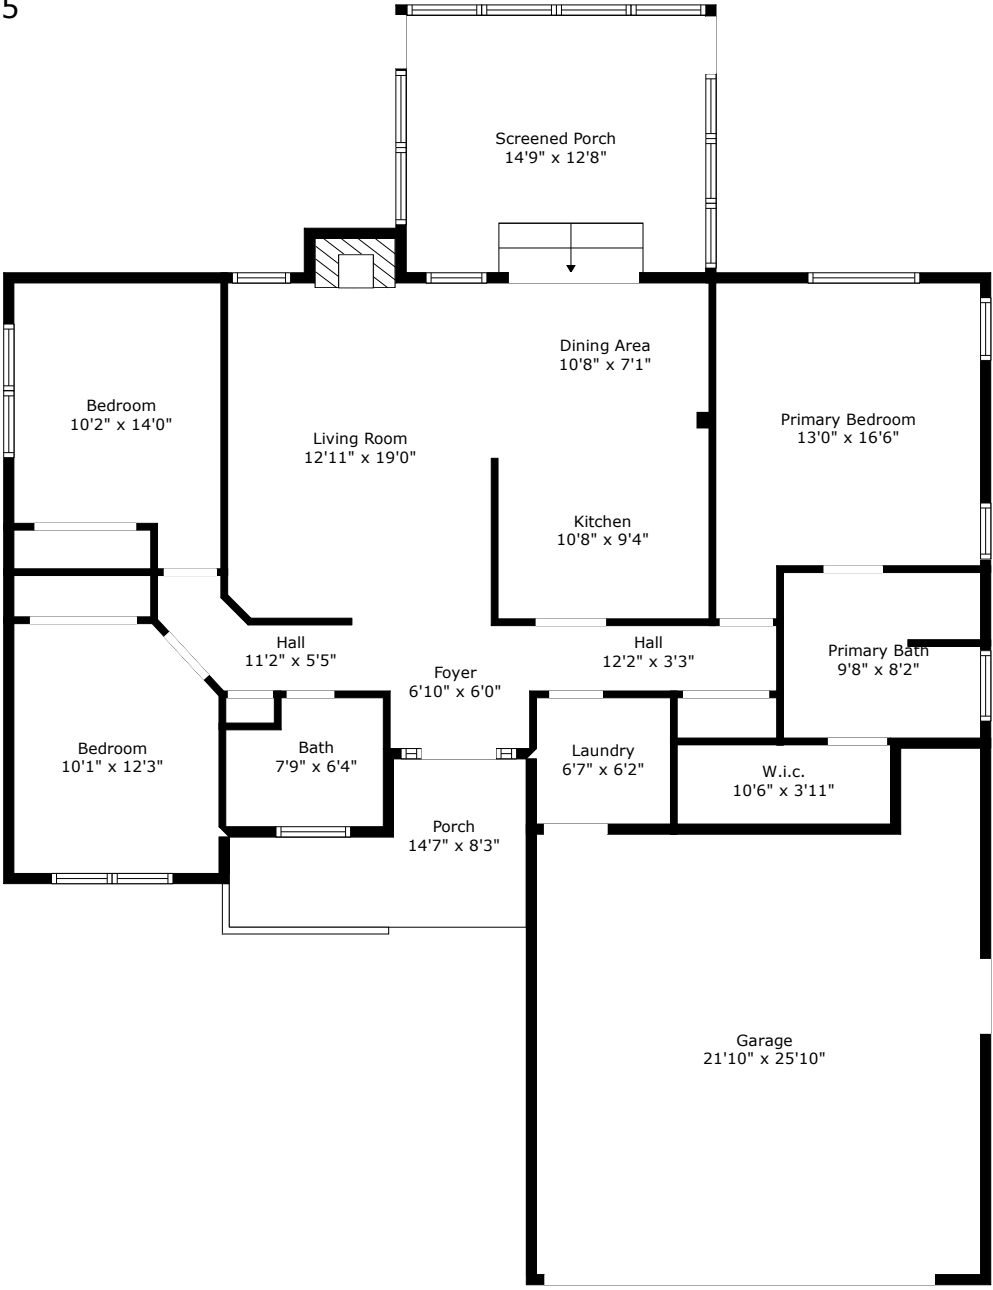

128 Ryan Drive

Ryan Creek | Goose Creek, SC 29445

TOTAL: 1244 sq. ft
FLOOR 1: 1244 sq. ft
EXCLUDED AREAS: SCREENED PORCH: 186 sq. ft, PORCH: 90 sq. ft, GARAGE: 488 sq. ft,
FIREPLACE: 11 sq. ft

Floor Plan Created By Cubicasa App. Measurements Deemed Highly Reliable But Not Guaranteed.