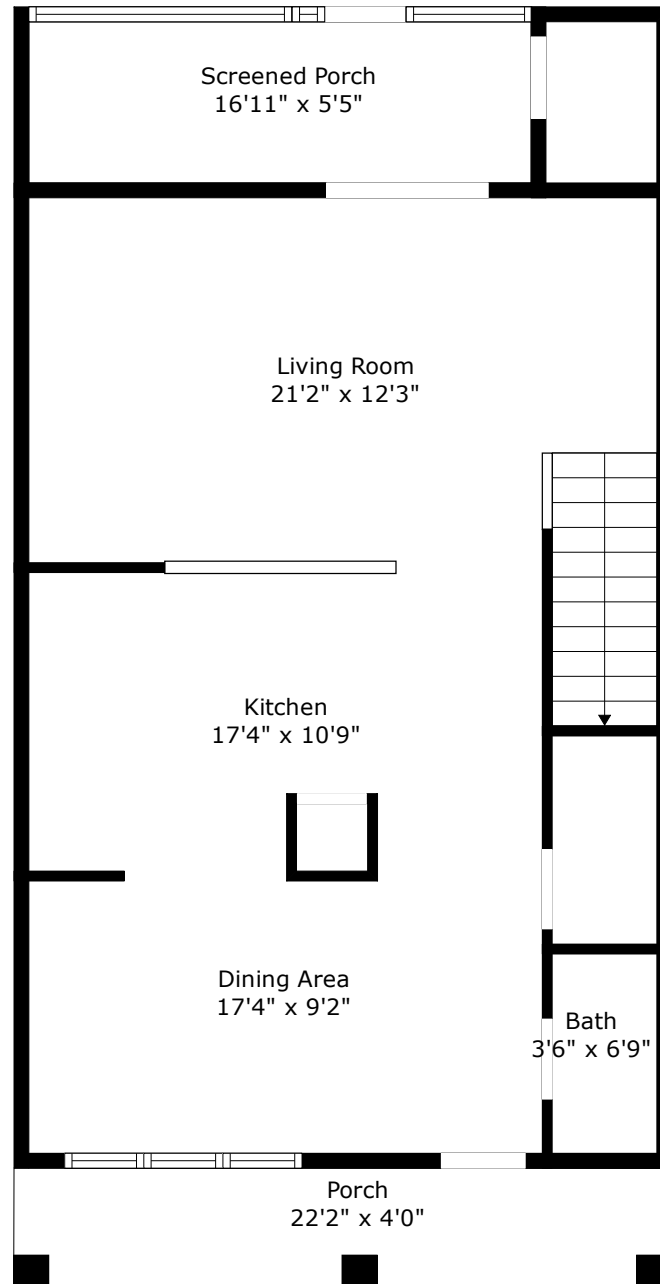

# 437 Viceroy Lane

Montague Plantation  
Goose Creek, SC 29445

Floor 1

Floor 2

**TOTAL: 1484 sq. ft**  
FLOOR 1: 757 sq. ft, FLOOR 2: 727 sq. ft  
EXCLUDED AREAS: PORCH: 89 sq. ft, SCREENED PORCH: 92 sq. ft

Floor Plan Created by Cubicasa App. Measurements Deemed Highly Reliable But Not Guaranteed.

# 437 Viceroy Lane

Montague Plantation  
Goose Creek, SC 29445

Floor 1

**TOTAL: 1484 sq. ft**

FLOOR 1: 757 sq. ft, FLOOR 2: 727 sq. ft

EXCLUDED AREAS: PORCH: 89 sq. ft, SCREENED PORCH: 92 sq. ft

Floor Plan Created By Cubicasa App. Measurements Deemed Highly Reliable But Not Guaranteed.

# 437 Viceroy Lane

Montague Plantation  
Goose Creek, SC 29445

Floor 2

**TOTAL: 1484 sq. ft**

FLOOR 1: 757 sq. ft, FLOOR 2: 727 sq. ft

EXCLUDED AREAS: PORCH: 89 sq. ft, SCREENED PORCH: 92 sq. ft

Floor Plan Created By Cubicasa App. Measurements Deemed Highly Reliable But Not Guaranteed.