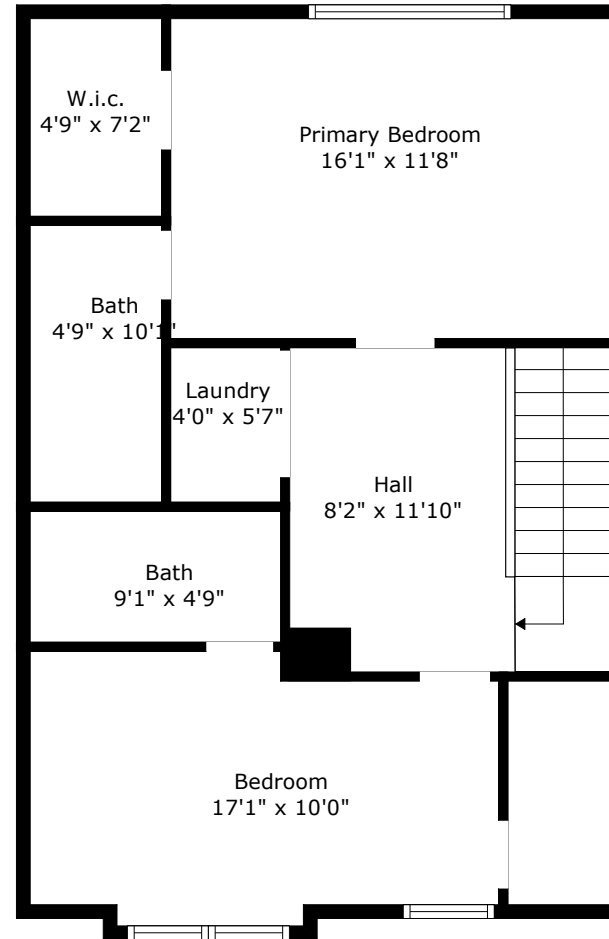

# 437 Viceroy Lane

Montague Plantation  
Goose Creek, SC 29445

Floor 1

Floor 2

**TOTAL: 1484 sq. ft**  
FLOOR 1: 757 sq. ft, FLOOR 2: 727 sq. ft  
EXCLUDED AREAS: PORCH: 89 sq. ft, SCREENED PORCH: 92 sq. ft

Floor Plan Created by Cubicasa App. Measurements Deemed Highly Reliable But Not Guaranteed.

# 437 Viceroy Lane

Montague Plantation  
Goose Creek, SC 29445

Floor 1

**TOTAL: 1484 sq. ft**

FLOOR 1: 757 sq. ft, FLOOR 2: 727 sq. ft

EXCLUDED AREAS: PORCH: 89 sq. ft, SCREENED PORCH: 92 sq. ft

Floor Plan Created By Cubicasa App. Measurements Deemed Highly Reliable But Not Guaranteed.

# 437 Viceroy Lane

Montague Plantation  
Goose Creek, SC 29445

Floor 2

**TOTAL: 1484 sq. ft**

FLOOR 1: 757 sq. ft, FLOOR 2: 727 sq. ft

EXCLUDED AREAS: PORCH: 89 sq. ft, SCREENED PORCH: 92 sq. ft

Floor Plan Created By Cubicasa App. Measurements Deemed Highly Reliable But Not Guaranteed.