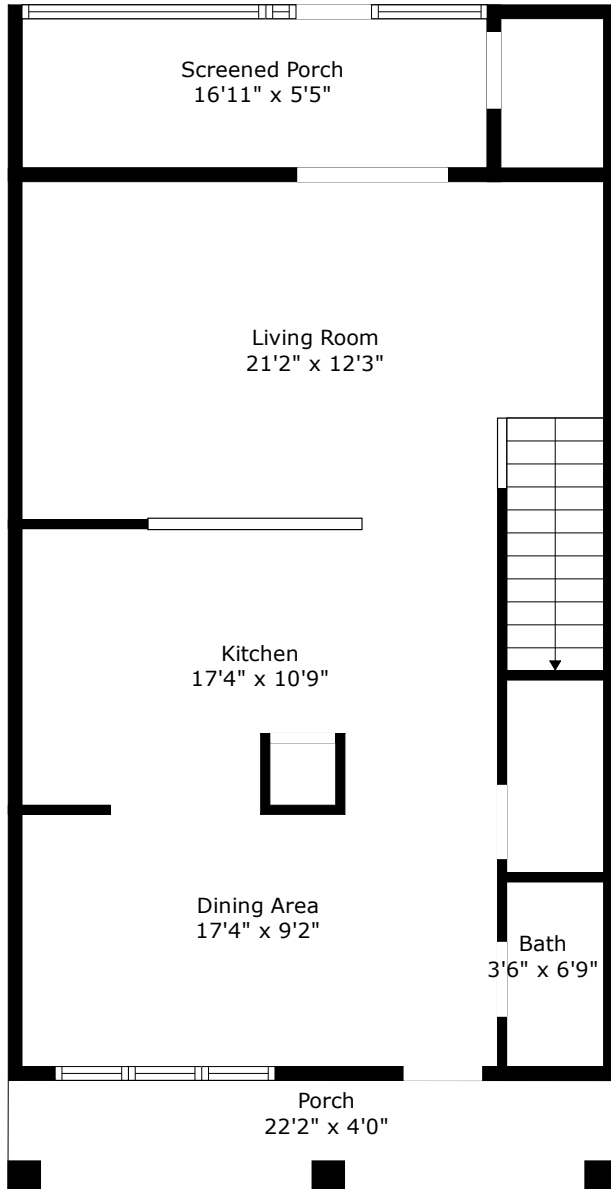

# 437 Viceroy Lane

Montague Plantation  
Goose Creek, SC 29445

Floor 1

Floor 2

**TOTAL: 1484 sq. ft**  
FLOOR 1: 757 sq. ft, FLOOR 2: 727 sq. ft  
EXCLUDED AREAS: PORCH: 89 sq. ft, SCREENED PORCH: 92 sq. ft

Floor Plan Created by Cubicasa App. Measurements Deemed Highly Reliable But Not Guaranteed.

# 437 Viceroy Lane

Montague Plantation  
Goose Creek, SC 29445

Floor 1

**TOTAL: 1484 sq. ft**

FLOOR 1: 757 sq. ft, FLOOR 2: 727 sq. ft

EXCLUDED AREAS: PORCH: 89 sq. ft, SCREENED PORCH: 92 sq. ft

Floor Plan Created By Cubicasa App. Measurements Deemed Highly Reliable But Not Guaranteed.

# 437 Viceroy Lane

Montague Plantation  
Goose Creek, SC 29445

Floor 2

**TOTAL: 1484 sq. ft**

FLOOR 1: 757 sq. ft, FLOOR 2: 727 sq. ft

EXCLUDED AREAS: PORCH: 89 sq. ft, SCREENED PORCH: 92 sq. ft

Floor Plan Created By Cubicasa App. Measurements Deemed Highly Reliable But Not Guaranteed.