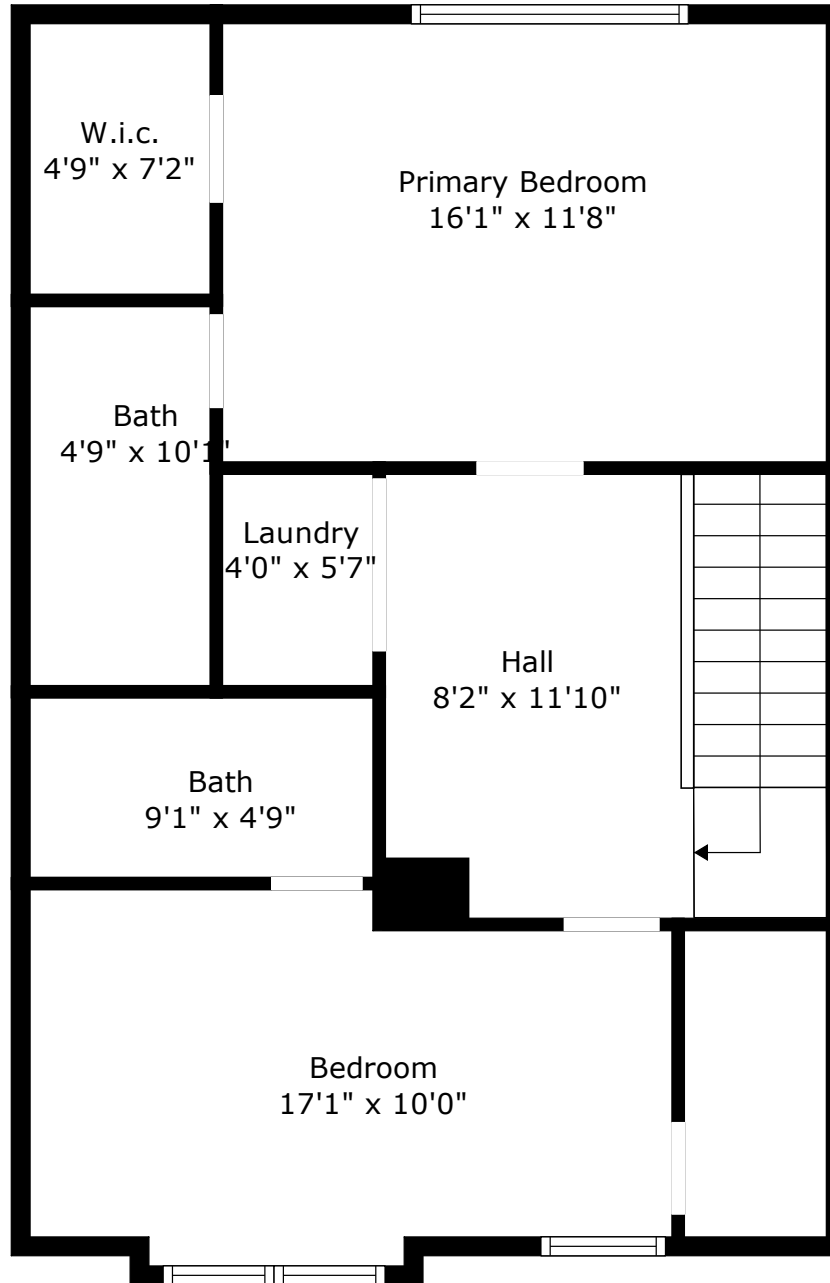

# 437 Viceroy Lane

Montague Plantation  
Goose Creek, SC 29445

Floor 1

Floor 2

**TOTAL: 1484 sq. ft**  
FLOOR 1: 757 sq. ft, FLOOR 2: 727 sq. ft  
EXCLUDED AREAS: PORCH: 89 sq. ft, SCREENED PORCH: 92 sq. ft

Floor Plan Created by Cubicasa App. Measurements Deemed Highly Reliable But Not Guaranteed.

# 437 Viceroy Lane

Montague Plantation  
Goose Creek, SC 29445

Floor 1

**TOTAL: 1484 sq. ft**

FLOOR 1: 757 sq. ft, FLOOR 2: 727 sq. ft

EXCLUDED AREAS: PORCH: 89 sq. ft, SCREENED PORCH: 92 sq. ft

Floor Plan Created By Cubicasa App. Measurements Deemed Highly Reliable But Not Guaranteed.

# 437 Viceroy Lane

Montague Plantation  
Goose Creek, SC 29445

Floor 2

**TOTAL: 1484 sq. ft**

FLOOR 1: 757 sq. ft, FLOOR 2: 727 sq. ft

EXCLUDED AREAS: PORCH: 89 sq. ft, SCREENED PORCH: 92 sq. ft

Floor Plan Created By Cubicasa App. Measurements Deemed Highly Reliable But Not Guaranteed.