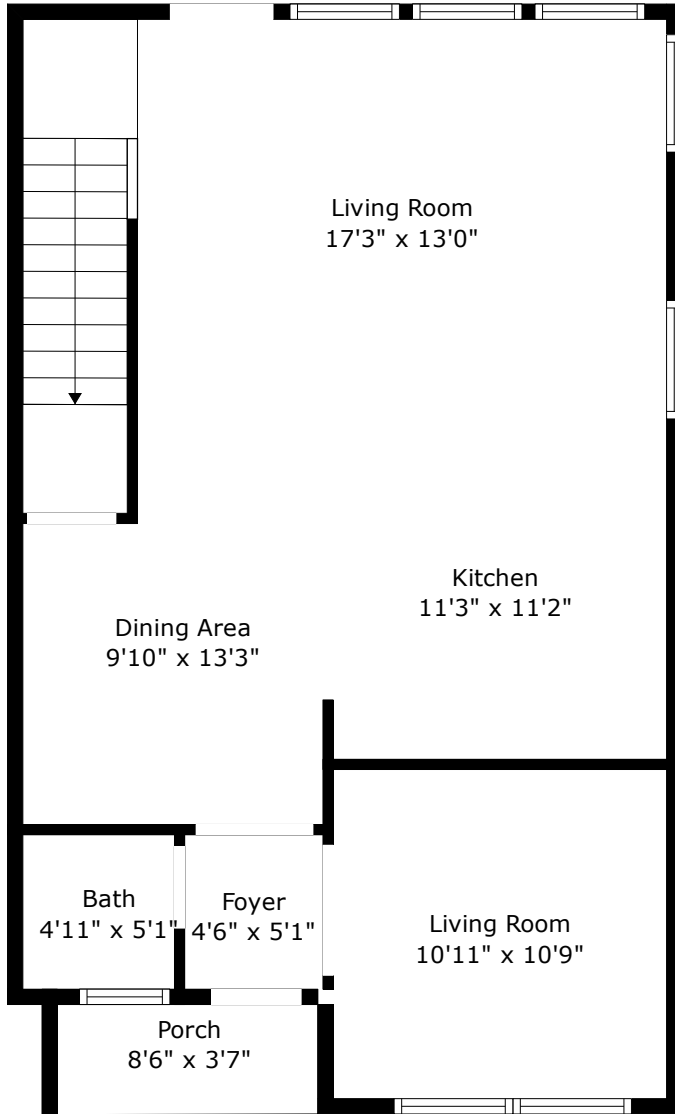

7861 Montview Road

The Park at Rivers Edge | North Charleston, SC 29418

Floor 1

Floor 2

TOTAL: 1489 sq. ft
FLOOR 1: 699 sq. ft, FLOOR 2: 790 sq. ft
EXCLUDED AREAS: LOW CEILING: 57 sq. ft, PORCH: 31 sq. ft

7861 Montview Road

The Park at Rivers Edge | North Charleston, SC 29418

Floor 1

TOTAL: 1489 sq. ft
FLOOR 1: 699 sq. ft, FLOOR 2: 790 sq. ft
EXCLUDED AREAS: LOW CEILING: 57 sq. ft, PORCH: 31 sq. ft

7861 Montview Road

The Park at Rivers Edge | North Charleston, SC 29418

Floor 2

TOTAL: 1489 sq. ft
FLOOR 1: 699 sq. ft, FLOOR 2: 790 sq. ft
EXCLUDED AREAS: LOW CEILING: 57 sq. ft, PORCH: 31 sq. ft