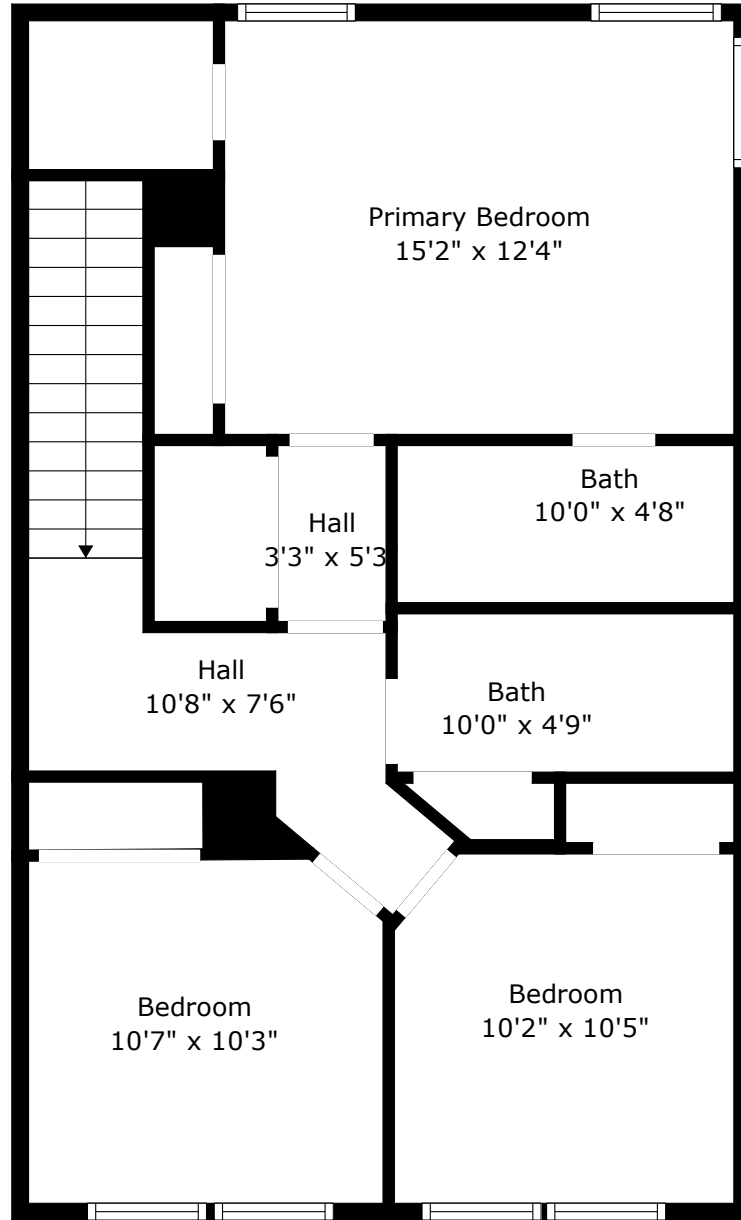

7861 Montview Road

The Park at Rivers Edge | North Charleston, SC 29418

Floor 1

Floor 2

TOTAL: 1489 sq. ft
FLOOR 1: 699 sq. ft, FLOOR 2: 790 sq. ft
EXCLUDED AREAS: LOW CEILING: 57 sq. ft, PORCH: 31 sq. ft

7861 Montview Road

The Park at Rivers Edge | North Charleston, SC 29418

Floor 1

TOTAL: 1489 sq. ft
FLOOR 1: 699 sq. ft, FLOOR 2: 790 sq. ft
EXCLUDED AREAS: LOW CEILING: 57 sq. ft, PORCH: 31 sq. ft

7861 Montview Road

The Park at Rivers Edge | North Charleston, SC 29418

Floor 2

TOTAL: 1489 sq. ft
FLOOR 1: 699 sq. ft, FLOOR 2: 790 sq. ft
EXCLUDED AREAS: LOW CEILING: 57 sq. ft, PORCH: 31 sq. ft