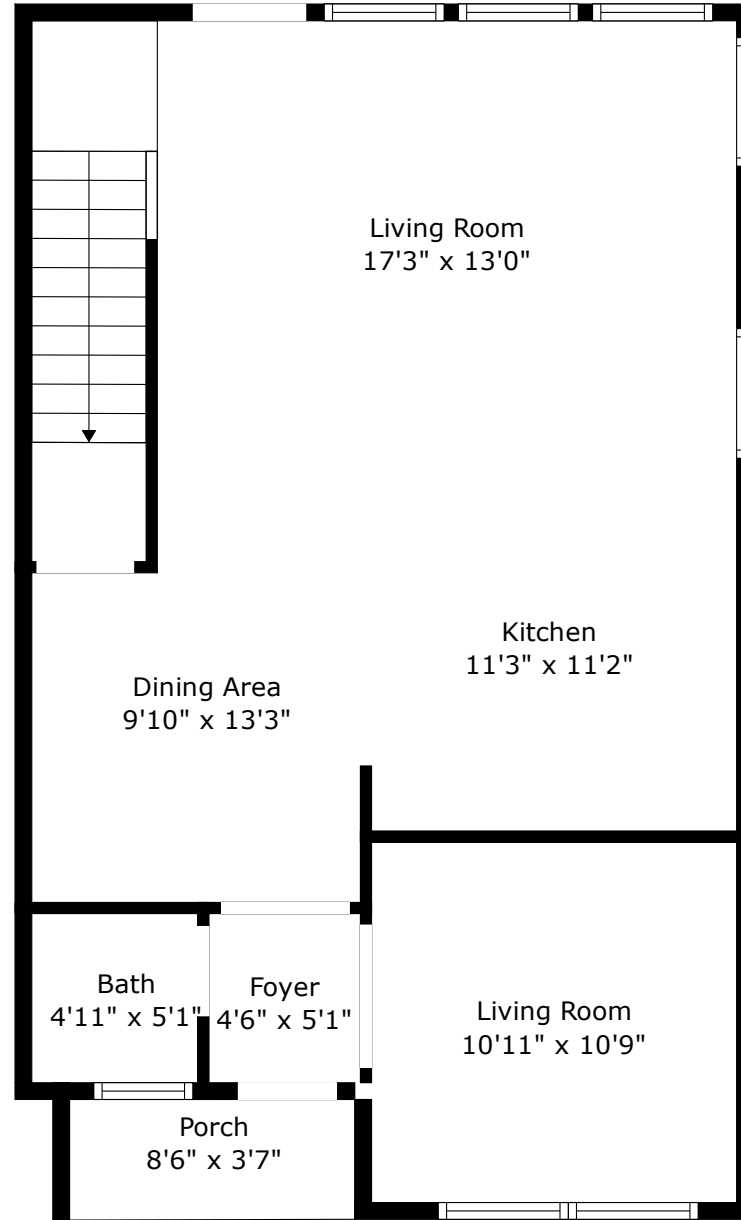

7861 Montview Road

The Park at Rivers Edge | North Charleston, SC 29418

Floor 1

Floor 2

TOTAL: 1489 sq. ft
FLOOR 1: 699 sq. ft, FLOOR 2: 790 sq. ft
EXCLUDED AREAS: LOW CEILING: 57 sq. ft, PORCH: 31 sq. ft

7861 Montview Road

The Park at Rivers Edge | North Charleston, SC 29418

Floor 1

TOTAL: 1489 sq. ft
FLOOR 1: 699 sq. ft, FLOOR 2: 790 sq. ft
EXCLUDED AREAS: LOW CEILING: 57 sq. ft, PORCH: 31 sq. ft

7861 Montview Road

The Park at Rivers Edge | North Charleston, SC 29418

Floor 2

TOTAL: 1489 sq. ft
FLOOR 1: 699 sq. ft, FLOOR 2: 790 sq. ft
EXCLUDED AREAS: LOW CEILING: 57 sq. ft, PORCH: 31 sq. ft