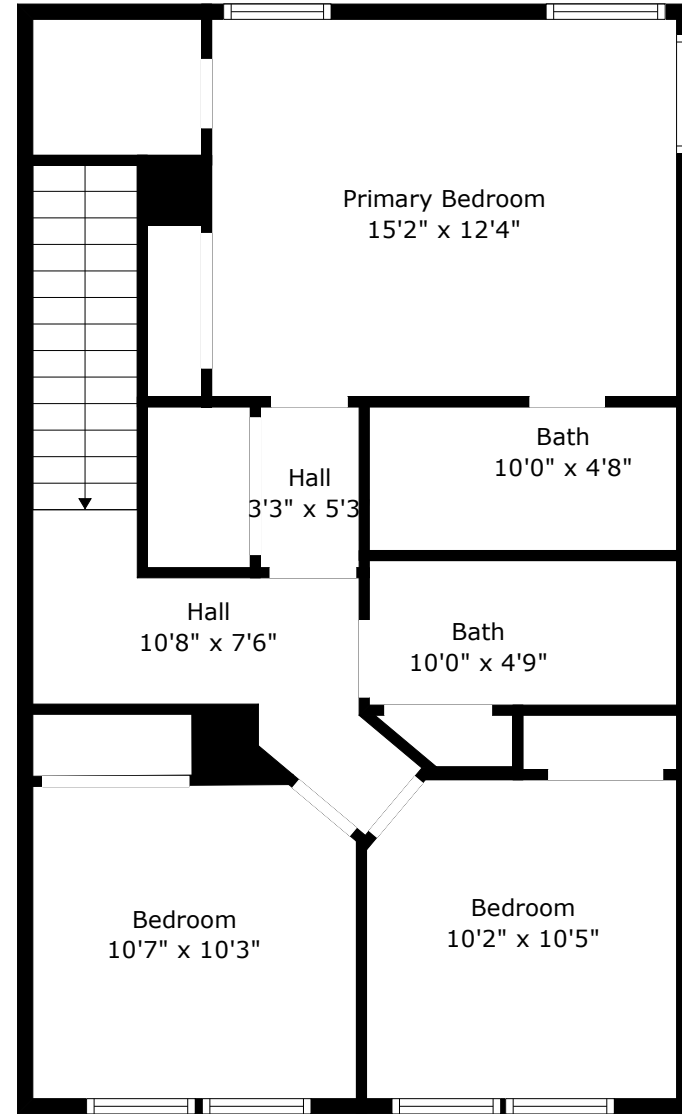

7861 Montview Road

The Park at Rivers Edge | North Charleston, SC 29418

Floor 1

Floor 2

TOTAL: 1489 sq. ft
FLOOR 1: 699 sq. ft, FLOOR 2: 790 sq. ft
EXCLUDED AREAS: LOW CEILING: 57 sq. ft, PORCH: 31 sq. ft

7861 Montview Road

The Park at Rivers Edge | North Charleston, SC 29418

Floor 1

TOTAL: 1489 sq. ft
FLOOR 1: 699 sq. ft, FLOOR 2: 790 sq. ft
EXCLUDED AREAS: LOW CEILING: 57 sq. ft, PORCH: 31 sq. ft

7861 Montview Road

The Park at Rivers Edge | North Charleston, SC 29418

Floor 2

TOTAL: 1489 sq. ft
FLOOR 1: 699 sq. ft, FLOOR 2: 790 sq. ft
EXCLUDED AREAS: LOW CEILING: 57 sq. ft, PORCH: 31 sq. ft