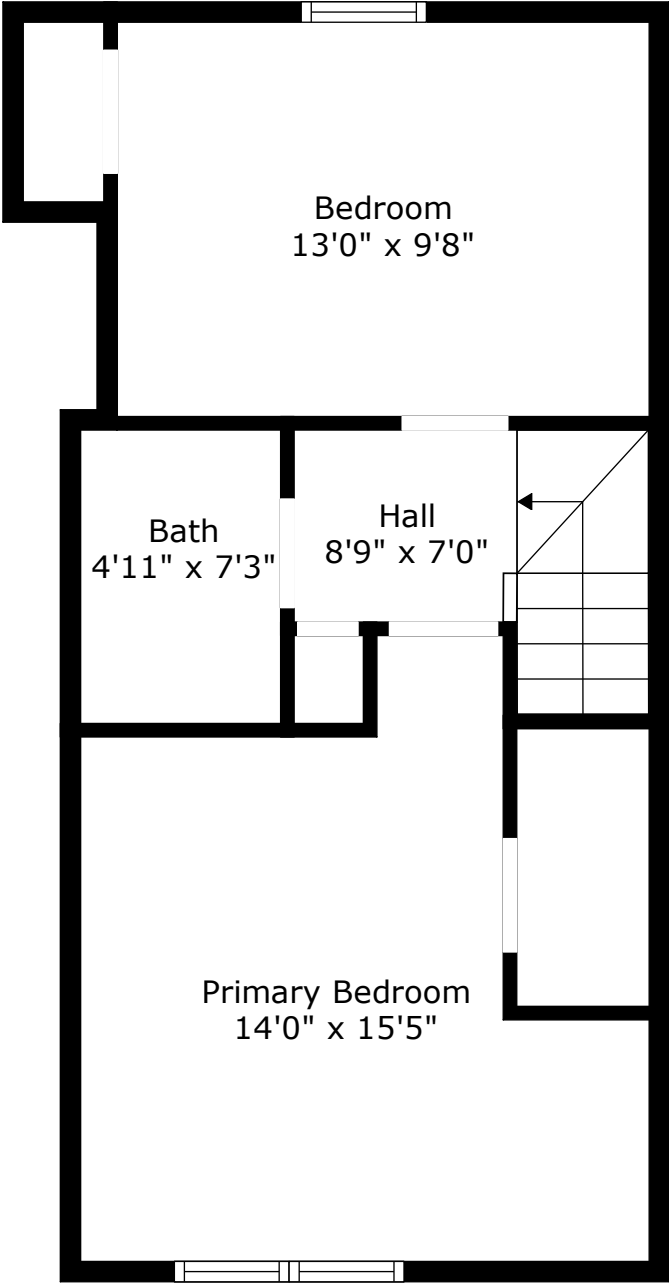

1852 Mepkin Road F-8

Mepkin Place
Charleston, SC 29407

Floor 2

TOTAL: 854 sq. ft
FLOOR 1: 426 sq. ft, FLOOR 2: 428 sq. ft