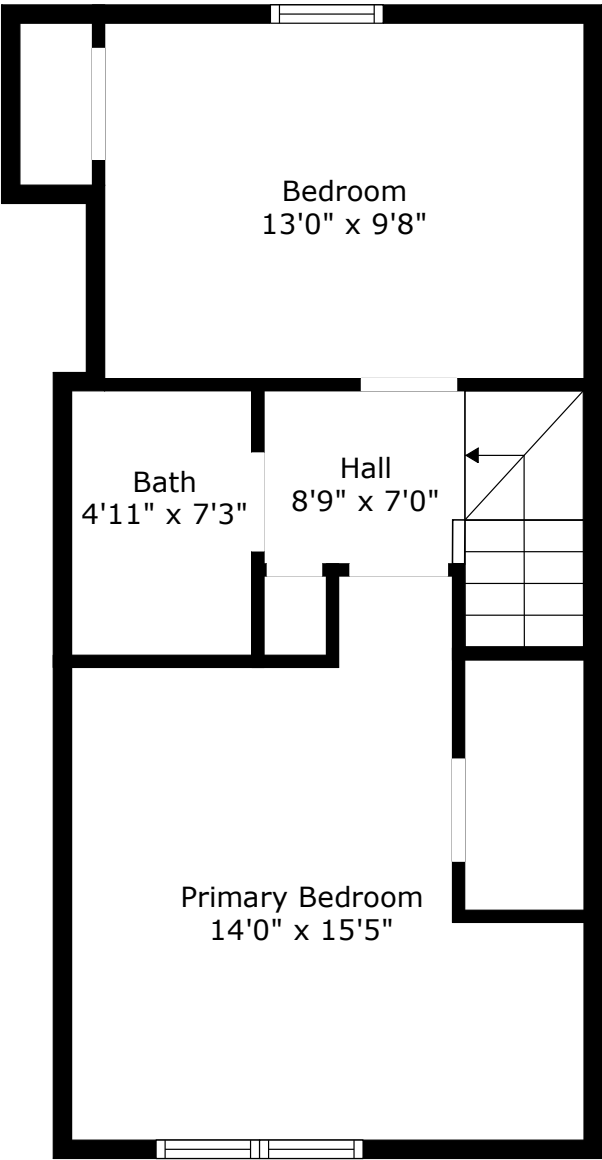

1852 Mepkin Road F-8

Mepkin Place
Charleston, SC 29407

Floor 1

Floor 2

TOTAL: 854 sq. ft

FLOOR 1: 426 sq. ft, FLOOR 2: 428 sq. ft

1852 Mepkin Road F-8

Mepkin Place
Charleston, SC 29407

Floor 1

TOTAL: 854 sq. ft
FLOOR 1: 426 sq. ft, FLOOR 2: 428 sq. ft

Floor Plan Created By Cubicasa App. Measurements Deemed Highly Reliable But Not Guaranteed.

1852 Mepkin Road F-8

Mepkin Place
Charleston, SC 29407

Floor 2

TOTAL: 854 sq. ft
FLOOR 1: 426 sq. ft, FLOOR 2: 428 sq. ft

Floor Plan Created By Cubicasa App. Measurements Deemed Highly Reliable But Not Guaranteed.