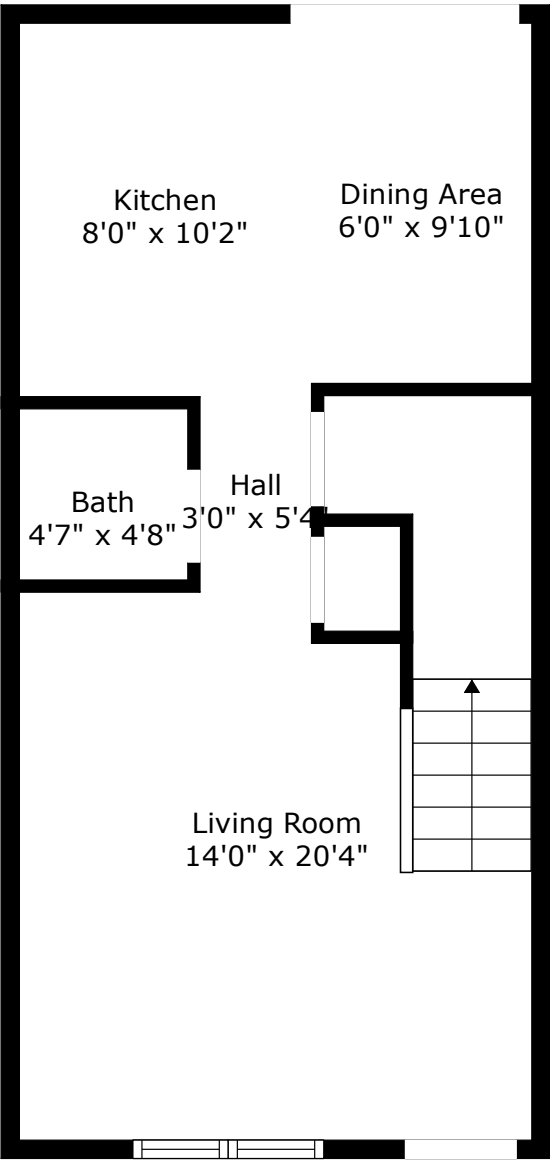

1852 Mepkin Road F-8

Mepkin Place
Charleston, SC 29407

Floor 1

Floor 2

TOTAL: 854 sq. ft

FLOOR 1: 426 sq. ft, FLOOR 2: 428 sq. ft

1852 Mepkin Road F-8

Mepkin Place
Charleston, SC 29407

Floor 1

TOTAL: 854 sq. ft
FLOOR 1: 426 sq. ft, FLOOR 2: 428 sq. ft

Floor Plan Created By Cubicasa App. Measurements Deemed Highly Reliable But Not Guaranteed.

1852 Mepkin Road F-8

Mepkin Place
Charleston, SC 29407

Floor 2

TOTAL: 854 sq. ft
FLOOR 1: 426 sq. ft, FLOOR 2: 428 sq. ft

Floor Plan Created By Cubicasa App. Measurements Deemed Highly Reliable But Not Guaranteed.