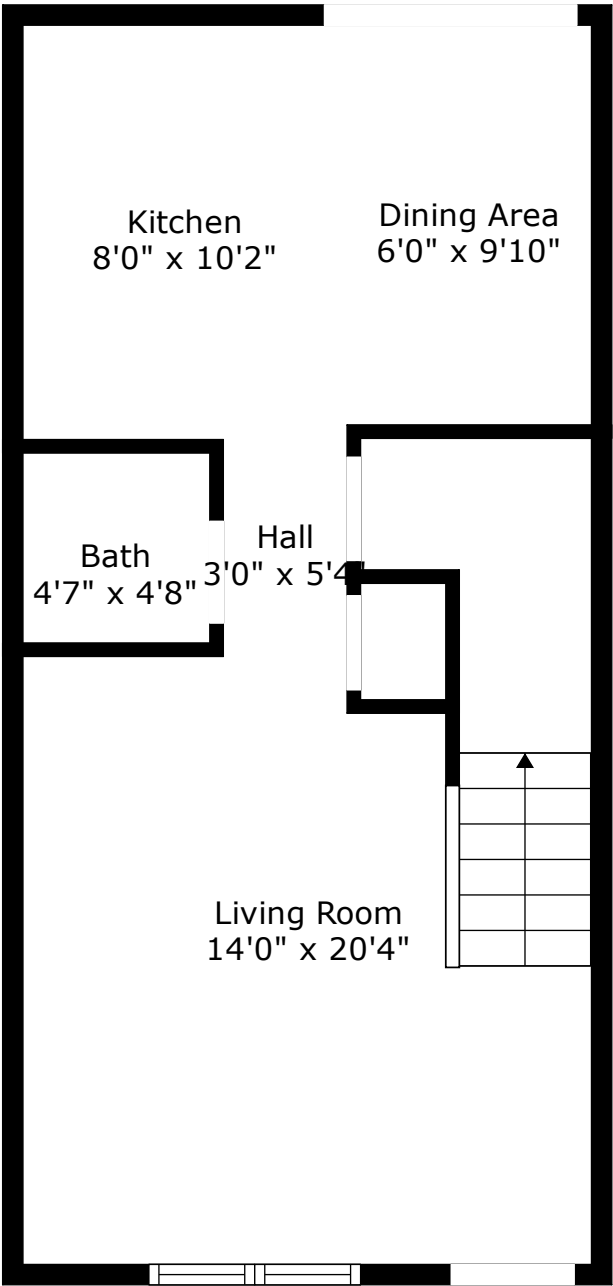

1852 Mepkin Road F-8

Mepkin Place
Charleston, SC 29407

Floor 1

TOTAL: 854 sq. ft
FLOOR 1: 426 sq. ft, FLOOR 2: 428 sq. ft