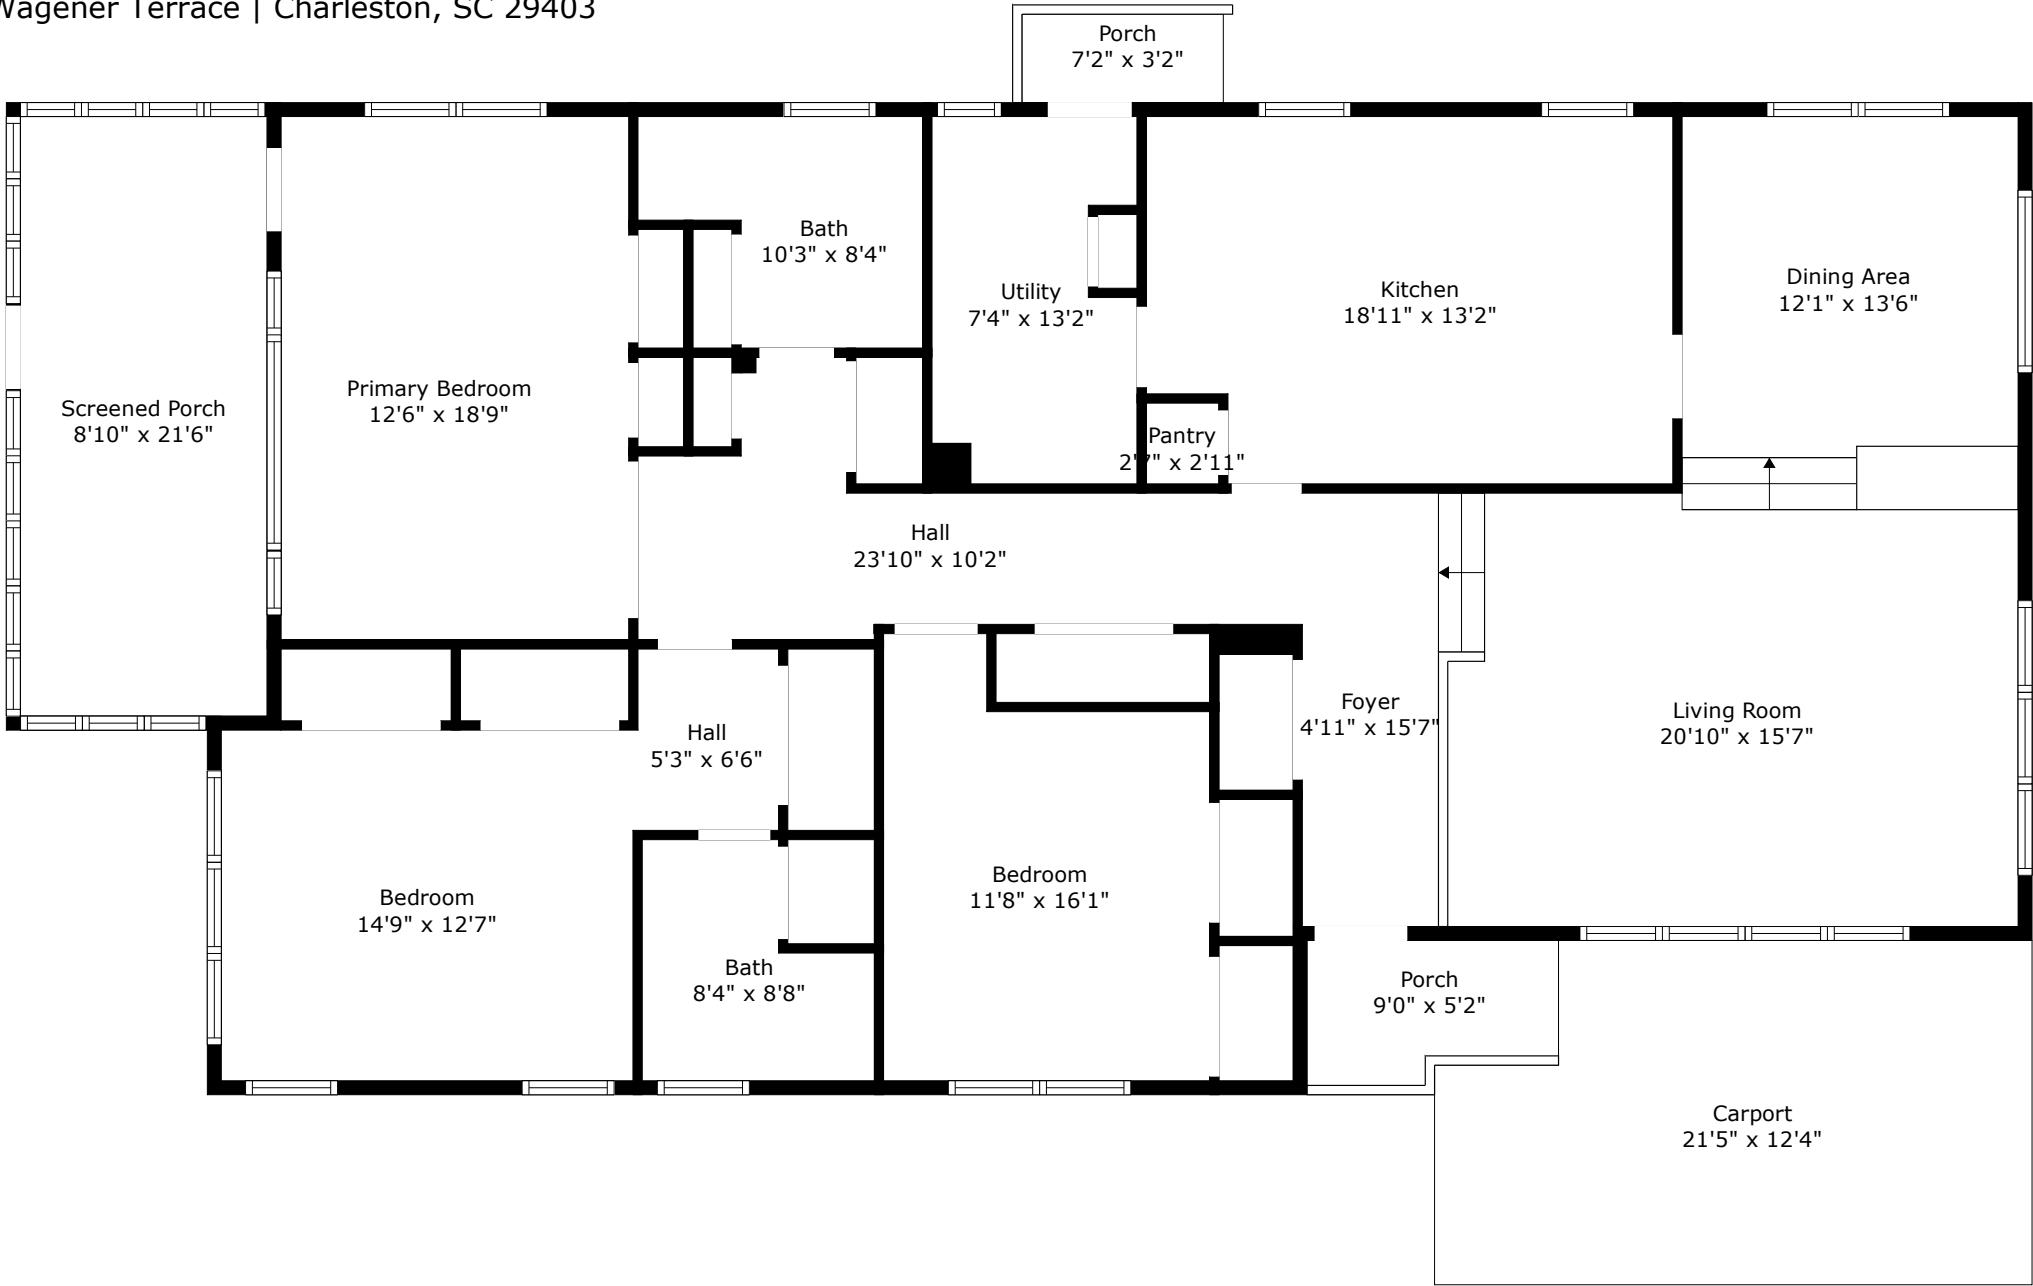

# 19 Devereaux Avenue

Wagener Terrace | Charleston, SC 29403

**TOTAL: 2041 sq. ft**

FLOOR 1: 2041 sq. ft

EXCLUDED AREAS: SCREENED PORCH: 191 sq. ft, PORCH: 68 sq. ft, CARPORT: 245 sq. ft

Floor Plan Created By Cubicasa App. Measurements Deemed Highly Reliable But Not Guaranteed.