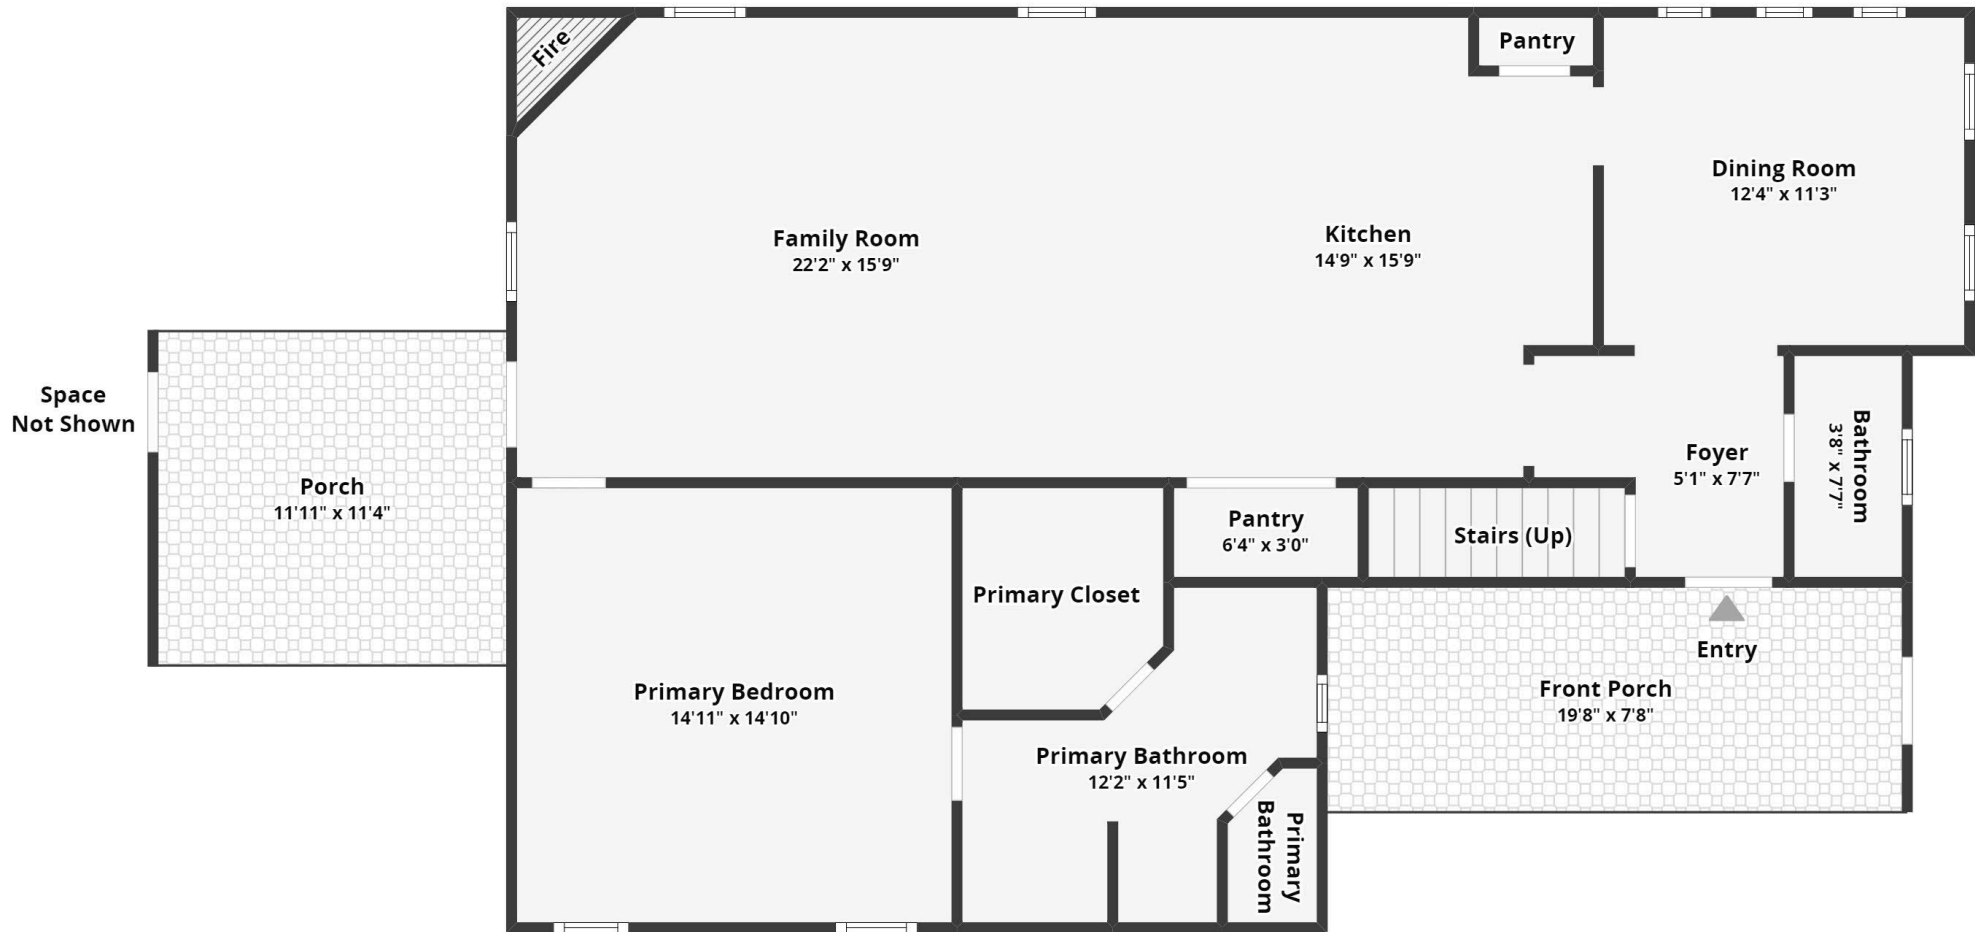

Floor 2

208 Sweetspire Lane

Daniels Orchard | Summerville, SC 29483

Floor 1