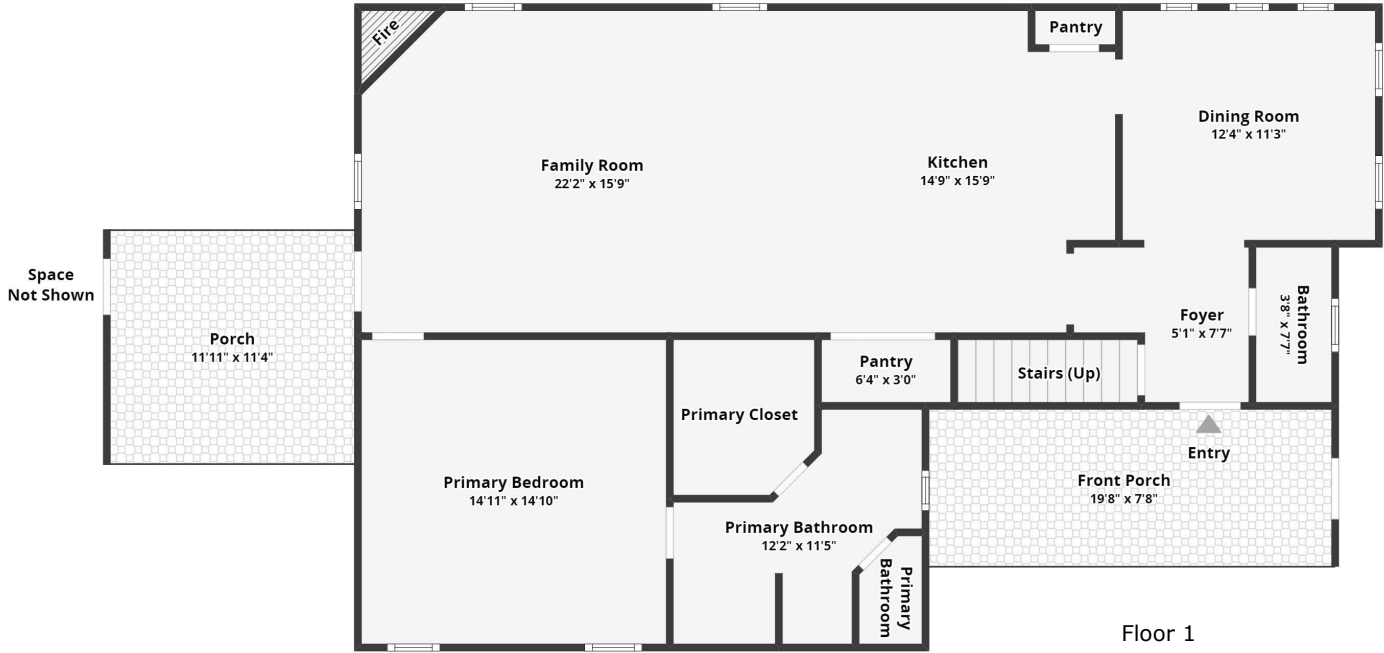

208 Sweetspire Lane

Daniels Orchard | Summerville, SC 29483