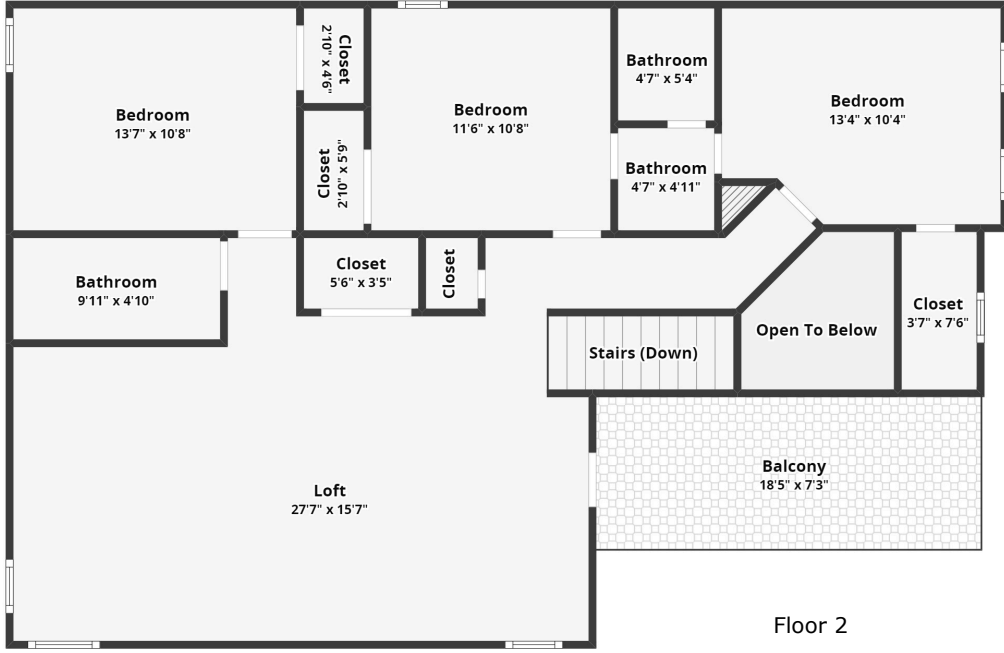

208 Sweetspire Lane

Daniels Orchard | Summerville, SC 29483