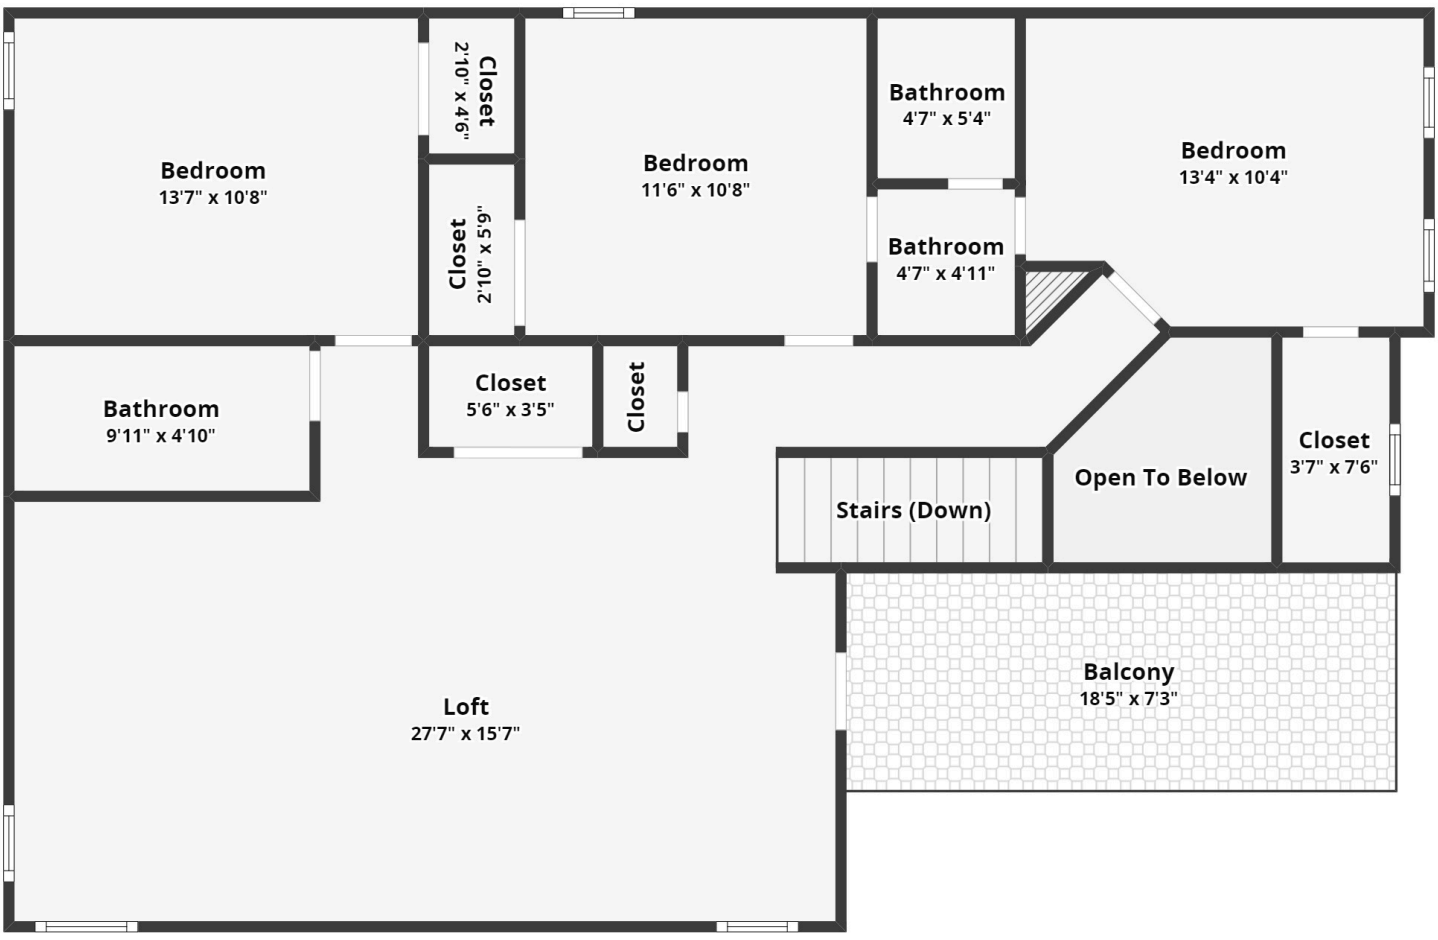

208 Sweetspire Lane

Daniels Orchard | Summerville, SC 29483