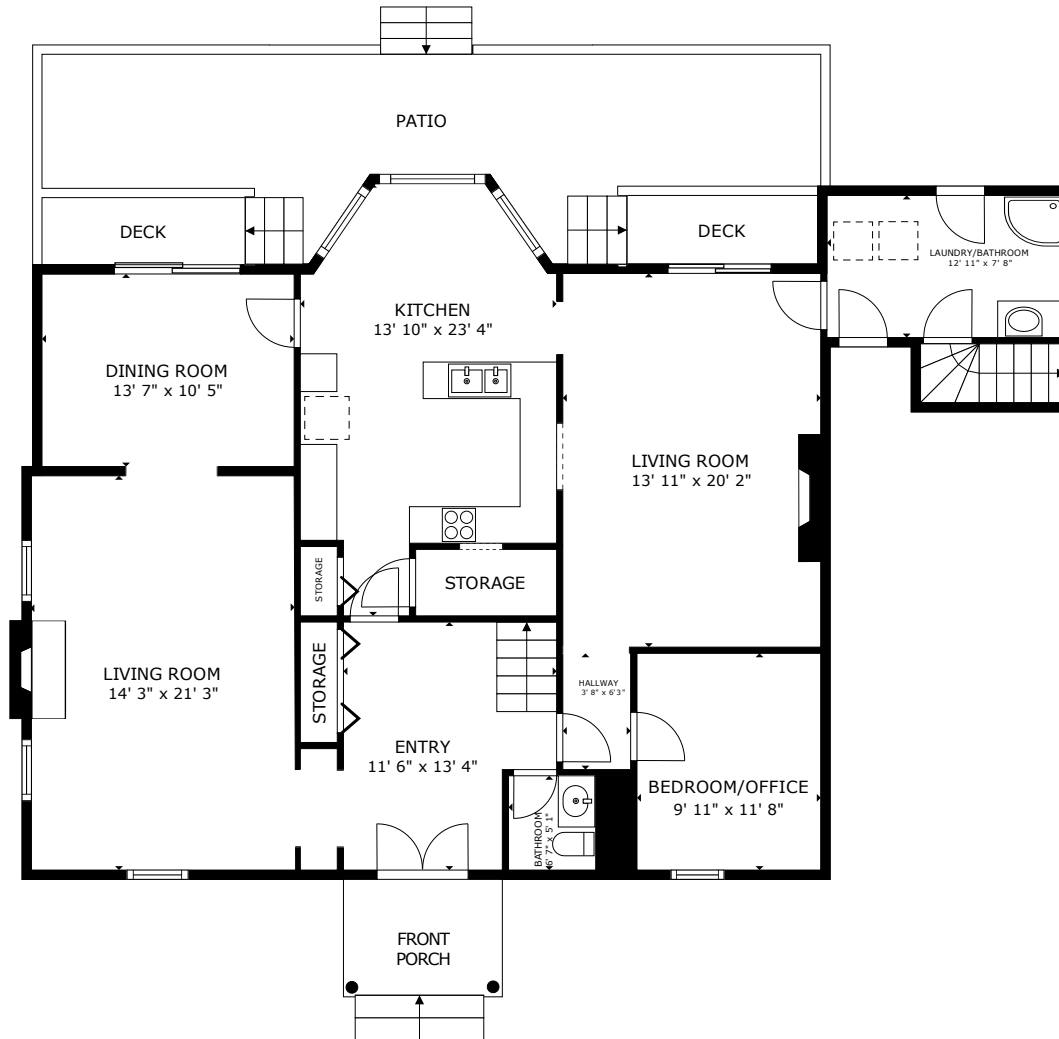

210 Lakeview Drive

Ashborough | Summerville, SC 29485

FLOOR 1

GROSS INTERNAL AREA
FLOOR 1 1,535 sq.ft. FLOOR 2 1,783 sq.ft.
EXCLUDED AREAS : PATIO 54 sq.ft. DECK 40 sq.ft. TERRACE 38 sq.ft. DECK 335 sq.ft.
DECK 232 sq.ft.
TOTAL : 3,318 sq.ft.

SIZES AND DIMENSIONS ARE APPROXIMATE, ACTUAL MAY VARY.

210 Lakeview Drive

Ashborough | Summerville, SC 29485

FLOOR 2

GROSS INTERNAL AREA
FLOOR 1 1,535 sq.ft. FLOOR 2 1,783 sq.ft.
EXCLUDED AREAS : PATIO 54 sq.ft. DECK 40 sq.ft. TERRACE 38 sq.ft. DECK 335 sq.ft.
DECK 232 sq.ft.
TOTAL : 3,318 sq.ft.
SIZES AND DIMENSIONS ARE APPROXIMATE, ACTUAL MAY VARY.