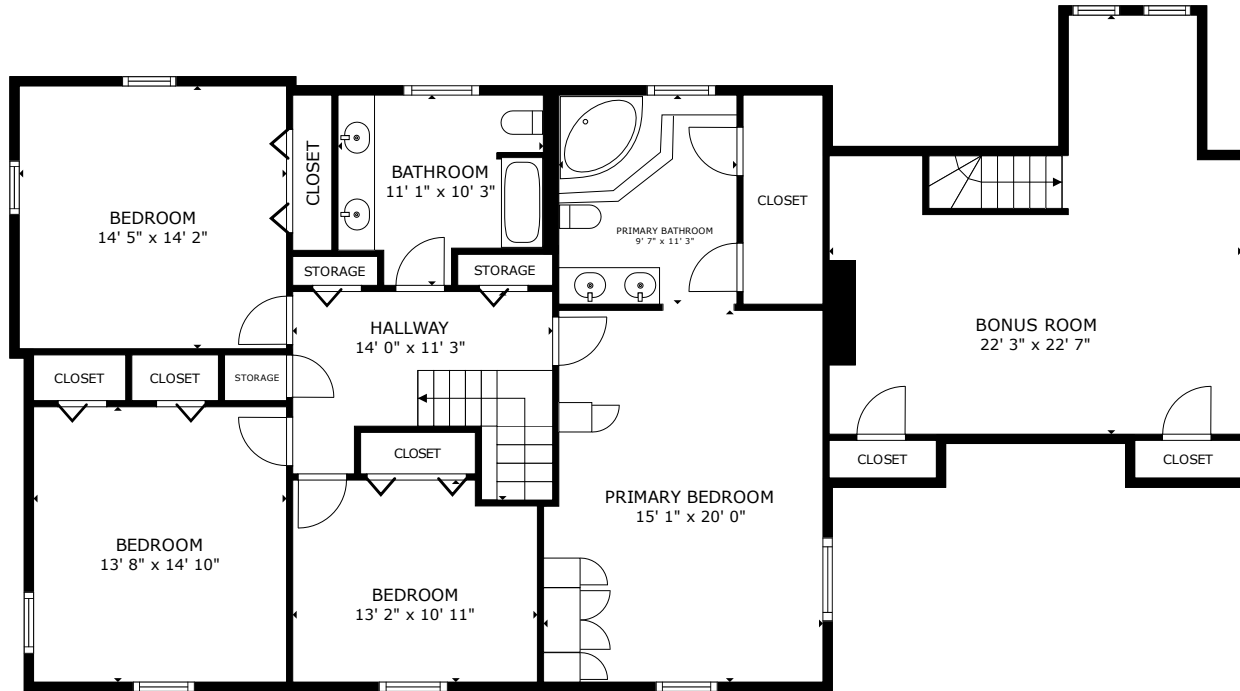

210 Lakeview Drive

Ashborough | Summerville, SC 29485

FLOOR 1

GROSS INTERNAL AREA
FLOOR 1 1,535 sq.ft. FLOOR 2 1,783 sq.ft.
EXCLUDED AREAS : PATIO 54 sq.ft. DECK 40 sq.ft. TERRACE 38 sq.ft. DECK 335 sq.ft.
DECK 232 sq.ft.
TOTAL : 3,318 sq.ft.

SIZES AND DIMENSIONS ARE APPROXIMATE, ACTUAL MAY VARY.

210 Lakeview Drive

Ashborough | Summerville, SC 29485

FLOOR 2

GROSS INTERNAL AREA
FLOOR 1 1,535 sq.ft. FLOOR 2 1,783 sq.ft.
EXCLUDED AREAS : PATIO 54 sq.ft. DECK 40 sq.ft. TERRACE 38 sq.ft. DECK 335 sq.ft.
DECK 232 sq.ft.
TOTAL : 3,318 sq.ft.
SIZES AND DIMENSIONS ARE APPROXIMATE, ACTUAL MAY VARY.