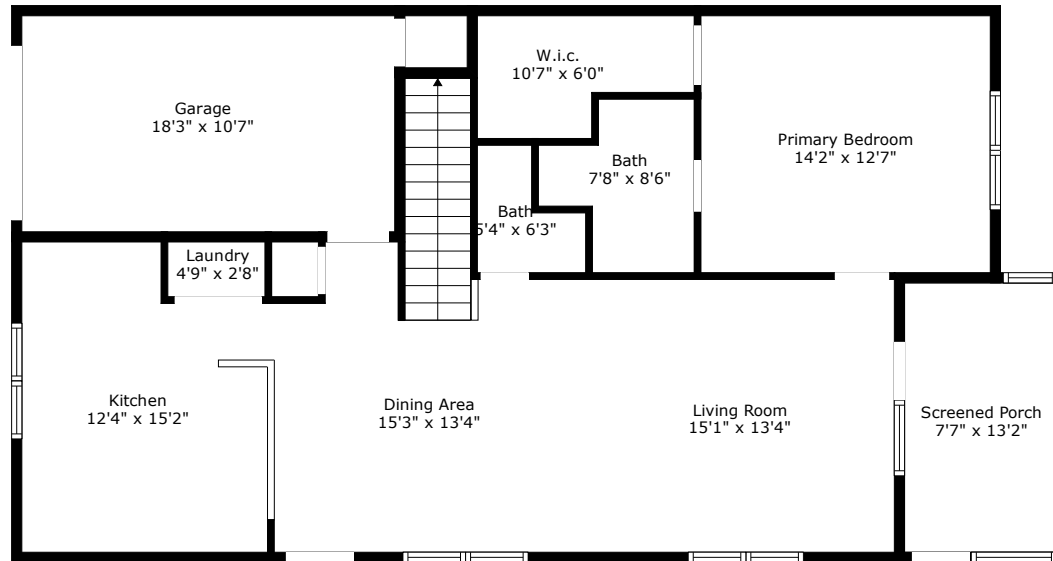

101 Bryce Court

Beresford Commons | Wando, SC 29492

Floor 2

Floor 1

TOTAL: 1603 sq. ft
FLOOR 1: 964 sq. ft, FLOOR 2: 639 sq. ft
EXCLUDED AREAS: SCREENED PORCH: 100 sq. ft, GARAGE: 202 sq. ft

Floor Plan Created By Cubicasa App. Measurements Deemed Highly Reliable But Not Guaranteed.

Floor 1

TOTAL: 1603 sq. ft
FLOOR 1: 964 sq. ft, FLOOR 2: 639 sq. ft
EXCLUDED AREAS: SCREENED PORCH: 100 sq. ft, GARAGE: 202 sq. ft

Floor Plan Created By Cubicasa App. Measurements Deemed Highly Reliable But Not Guaranteed.

Floor 2

TOTAL: 1603 sq. ft
FLOOR 1: 964 sq. ft, FLOOR 2: 639 sq. ft
EXCLUDED AREAS: SCREENED PORCH: 100 sq. ft, GARAGE: 202 sq. ft

Floor Plan Created By Cubicasa App. Measurements Deemed Highly Reliable But Not Guaranteed.