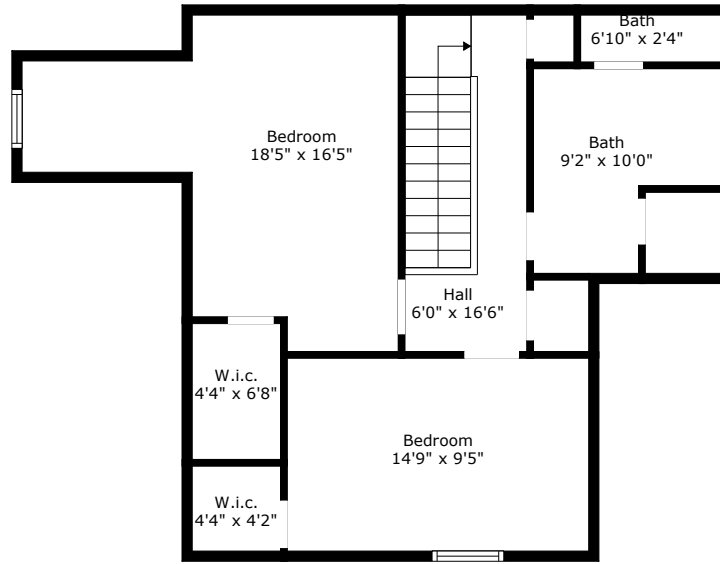

101 Bryce Court

Beresford Commons | Wando, SC 29492

Floor 2

Floor 1

TOTAL: 1603 sq. ft
FLOOR 1: 964 sq. ft, FLOOR 2: 639 sq. ft
EXCLUDED AREAS: SCREENED PORCH: 100 sq. ft, GARAGE: 202 sq. ft

Floor Plan Created By Cubicasa App. Measurements Deemed Highly Reliable But Not Guaranteed.

Floor 1

TOTAL: 1603 sq. ft
FLOOR 1: 964 sq. ft, FLOOR 2: 639 sq. ft
EXCLUDED AREAS: SCREENED PORCH: 100 sq. ft, GARAGE: 202 sq. ft

Floor Plan Created By Cubicasa App. Measurements Deemed Highly Reliable But Not Guaranteed.

Floor 2

TOTAL: 1603 sq. ft
FLOOR 1: 964 sq. ft, FLOOR 2: 639 sq. ft
EXCLUDED AREAS: SCREENED PORCH: 100 sq. ft, GARAGE: 202 sq. ft

Floor Plan Created By Cubicasa App. Measurements Deemed Highly Reliable But Not Guaranteed.