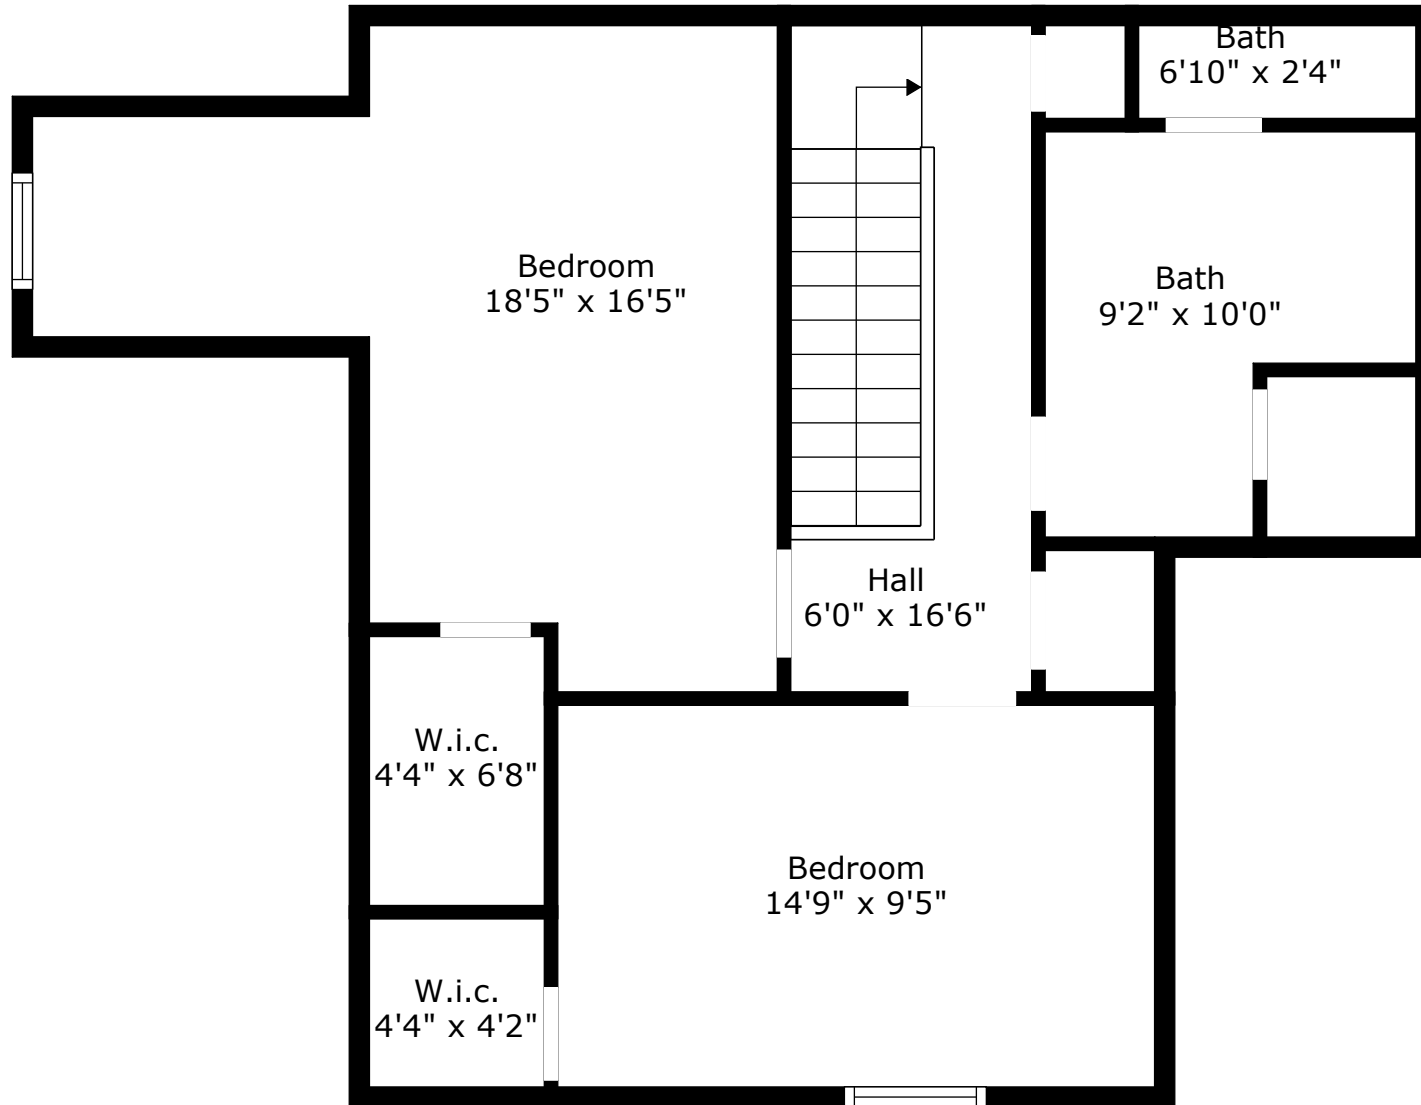

101 Bryce Court

Beresford Commons | Wando, SC 29492

Floor 2

Floor 1

TOTAL: 1603 sq. ft
FLOOR 1: 964 sq. ft, FLOOR 2: 639 sq. ft
EXCLUDED AREAS: SCREENED PORCH: 100 sq. ft, GARAGE: 202 sq. ft

Floor Plan Created By Cubicasa App. Measurements Deemed Highly Reliable But Not Guaranteed.

Floor 1

TOTAL: 1603 sq. ft
FLOOR 1: 964 sq. ft, FLOOR 2: 639 sq. ft
EXCLUDED AREAS: SCREENED PORCH: 100 sq. ft, GARAGE: 202 sq. ft

Floor Plan Created By Cubicasa App. Measurements Deemed Highly Reliable But Not Guaranteed.

Floor 2

TOTAL: 1603 sq. ft
FLOOR 1: 964 sq. ft, FLOOR 2: 639 sq. ft
EXCLUDED AREAS: SCREENED PORCH: 100 sq. ft, GARAGE: 202 sq. ft

Floor Plan Created By Cubicasa App. Measurements Deemed Highly Reliable But Not Guaranteed.