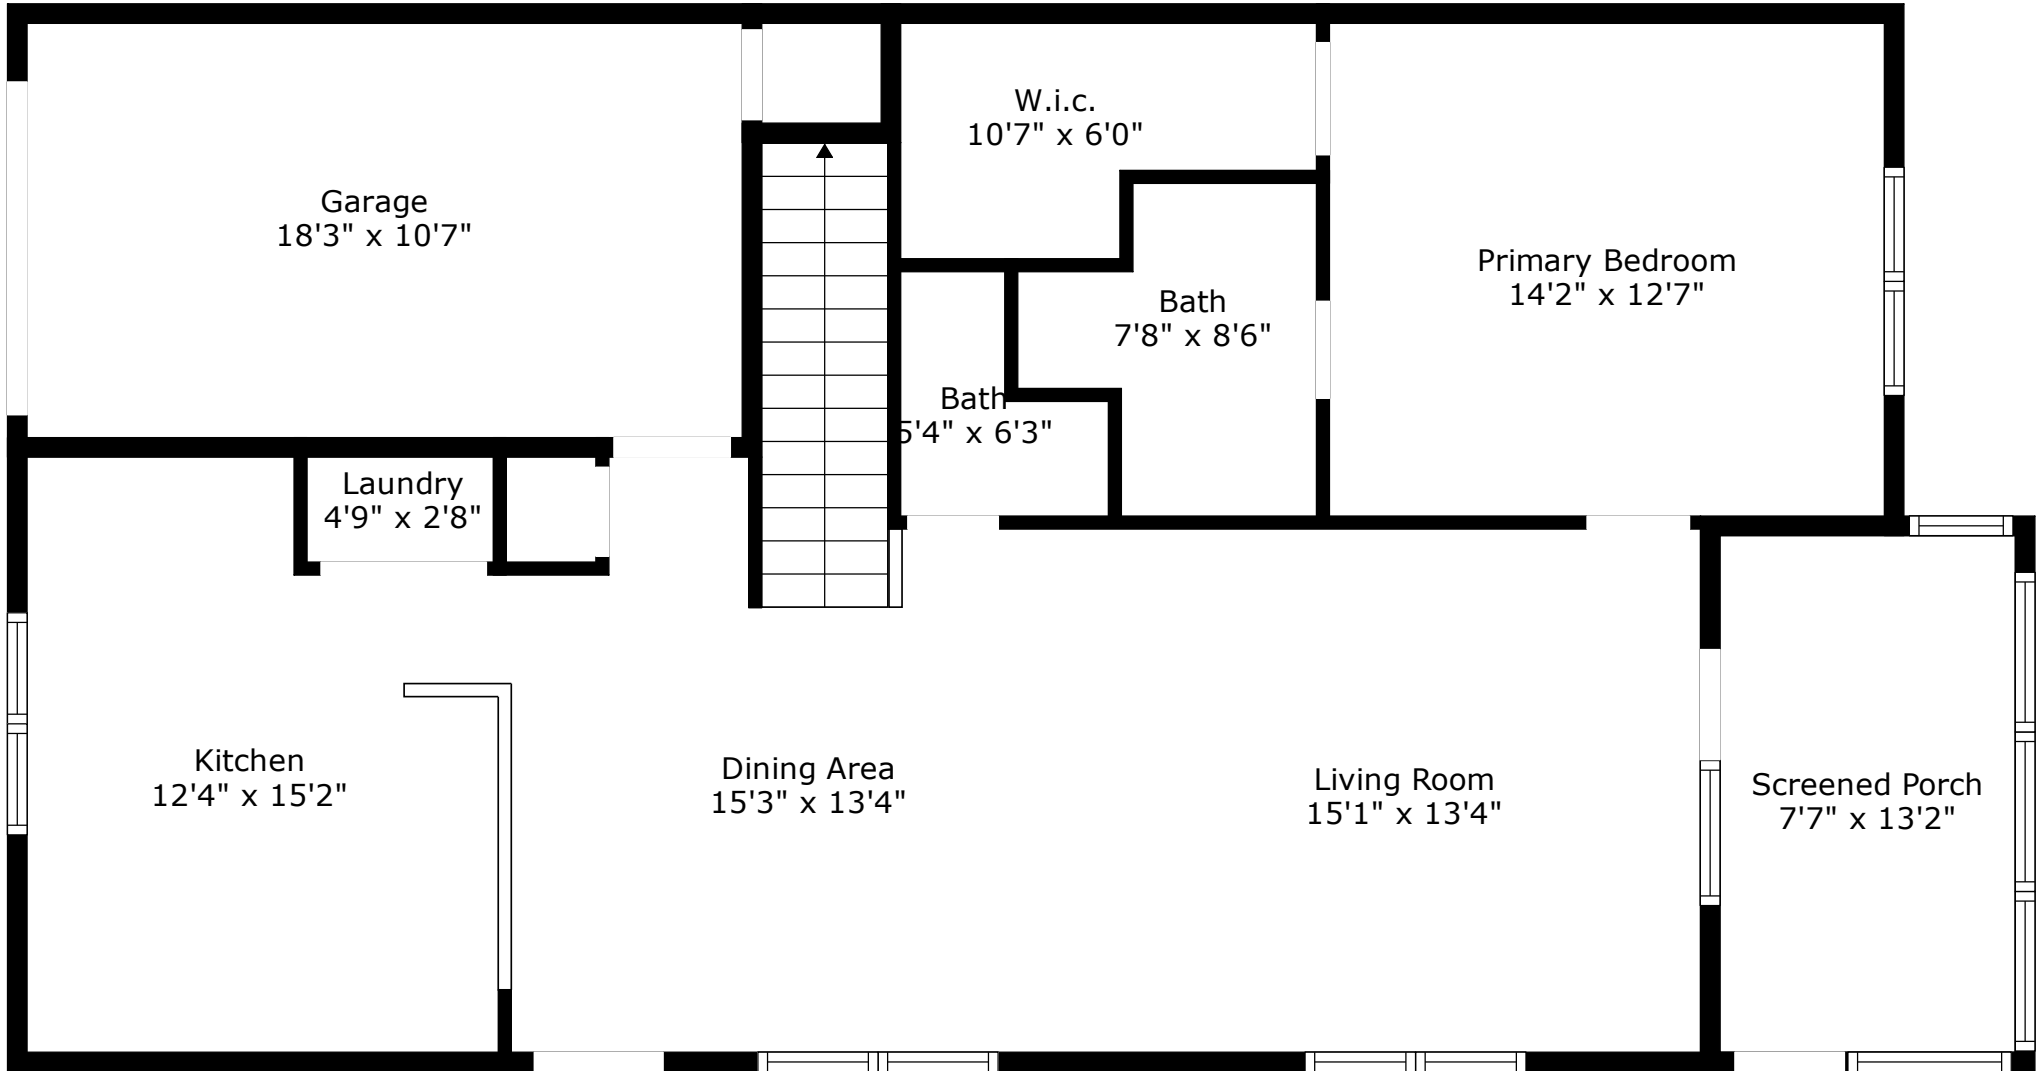

101 Bryce Court

Beresford Commons | Wando, SC 29492

Floor 2

Floor 1

TOTAL: 1603 sq. ft
FLOOR 1: 964 sq. ft, FLOOR 2: 639 sq. ft
EXCLUDED AREAS: SCREENED PORCH: 100 sq. ft, GARAGE: 202 sq. ft

Floor Plan Created By Cubicasa App. Measurements Deemed Highly Reliable But Not Guaranteed.

Floor 1

TOTAL: 1603 sq. ft
FLOOR 1: 964 sq. ft, FLOOR 2: 639 sq. ft
EXCLUDED AREAS: SCREENED PORCH: 100 sq. ft, GARAGE: 202 sq. ft

Floor Plan Created By Cubicasa App. Measurements Deemed Highly Reliable But Not Guaranteed.

Floor 2

TOTAL: 1603 sq. ft
FLOOR 1: 964 sq. ft, FLOOR 2: 639 sq. ft
EXCLUDED AREAS: SCREENED PORCH: 100 sq. ft, GARAGE: 202 sq. ft

Floor Plan Created By Cubicasa App. Measurements Deemed Highly Reliable But Not Guaranteed.