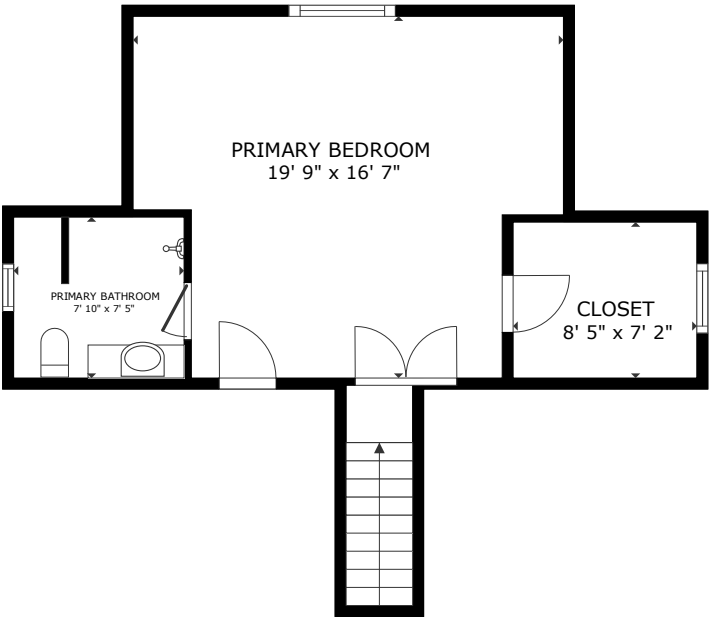

3166 Edenvale Road

Johns Island, SC 29455

FLOOR 1

FLOOR 2

GROSS INTERNAL AREA
FLOOR 1 1,353 sq.ft. FLOOR 2 443 sq.ft.
TOTAL : 1,797 sq.ft.

SIZES AND DIMENSIONS ARE APPROXIMATE, ACTUAL MAY VARY.

3166 Edenvale Road

Johns Island, SC 29455

FLOOR 1

GROSS INTERNAL AREA
FLOOR 1 1,353 sq.ft. FLOOR 2 443 sq.ft.
TOTAL : 1,797 sq.ft.

SIZES AND DIMENSIONS ARE APPROXIMATE, ACTUAL MAY VARY.

3166 Edenvale Road

Johns Island, SC 29455

FLOOR 2

GROSS INTERNAL AREA
FLOOR 1 1,353 sq.ft. FLOOR 2 443 sq.ft.
TOTAL : 1,797 sq.ft.
SIZES AND DIMENSIONS ARE APPROXIMATE, ACTUAL MAY VARY.