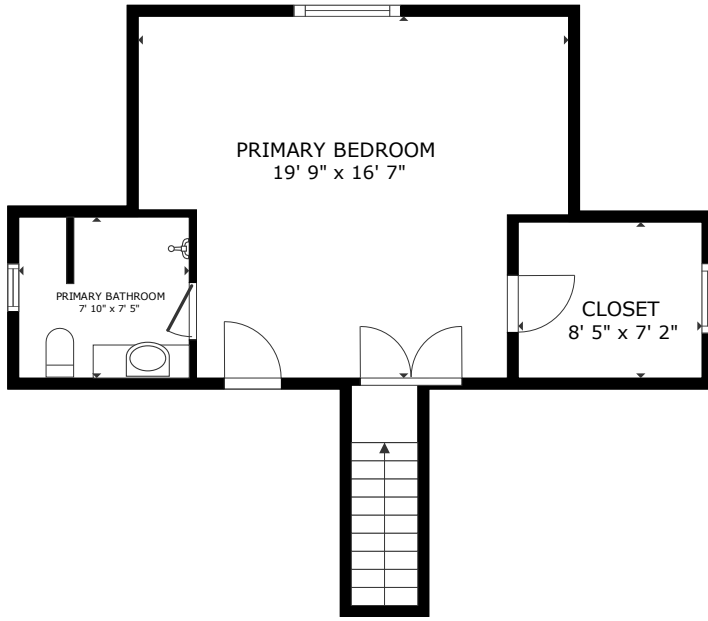

3166 Edenvale Road

Johns Island, SC 29455

FLOOR 1

FLOOR 2

GROSS INTERNAL AREA
FLOOR 1 1,353 sq.ft. FLOOR 2 443 sq.ft.
TOTAL : 1,797 sq.ft.

SIZES AND DIMENSIONS ARE APPROXIMATE, ACTUAL MAY VARY.

3166 Edenvale Road

Johns Island, SC 29455

FLOOR 1

GROSS INTERNAL AREA
FLOOR 1 1,353 sq.ft. FLOOR 2 443 sq.ft.
TOTAL : 1,797 sq.ft.

SIZES AND DIMENSIONS ARE APPROXIMATE, ACTUAL MAY VARY.

3166 Edenvale Road

Johns Island, SC 29455

FLOOR 2

GROSS INTERNAL AREA
FLOOR 1 1,353 sq.ft. FLOOR 2 443 sq.ft.
TOTAL : 1,797 sq.ft.
SIZES AND DIMENSIONS ARE APPROXIMATE, ACTUAL MAY VARY.