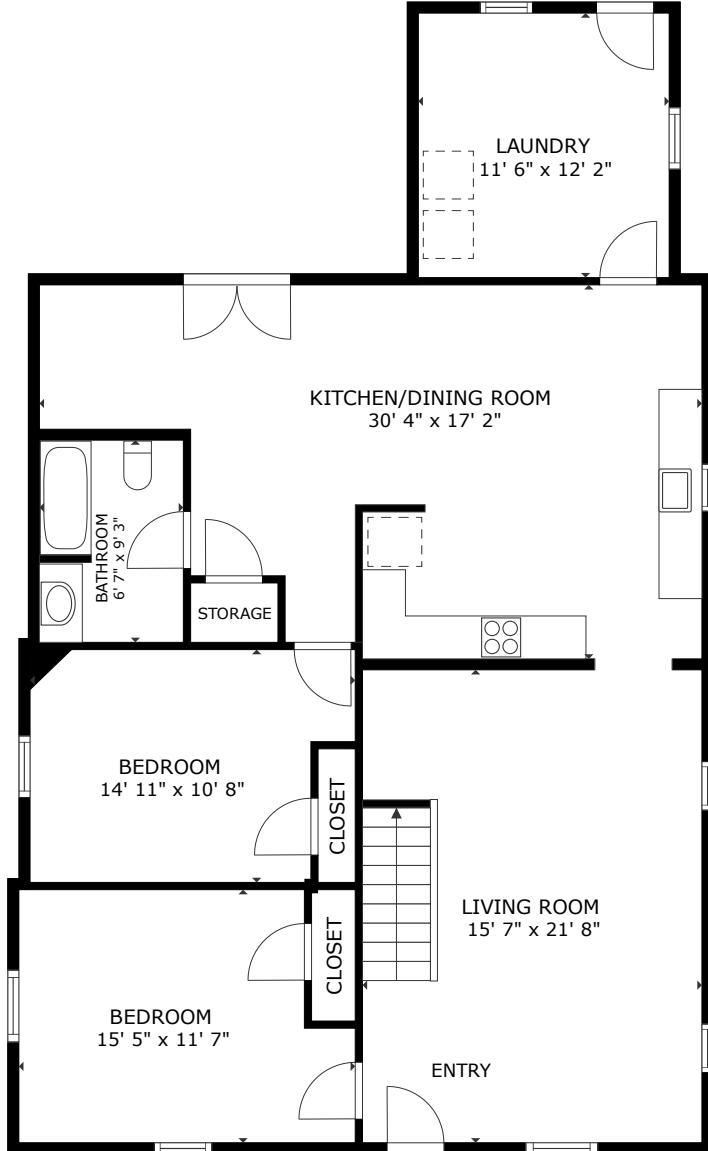

3166 Edenvale Road

Johns Island, SC 29455

FLOOR 1

FLOOR 2

GROSS INTERNAL AREA
FLOOR 1 1,353 sq.ft. FLOOR 2 443 sq.ft.
TOTAL : 1,797 sq.ft.

SIZES AND DIMENSIONS ARE APPROXIMATE, ACTUAL MAY VARY.

3166 Edenvale Road

Johns Island, SC 29455

FLOOR 1

GROSS INTERNAL AREA
FLOOR 1 1,353 sq.ft. FLOOR 2 443 sq.ft.
TOTAL : 1,797 sq.ft.

SIZES AND DIMENSIONS ARE APPROXIMATE, ACTUAL MAY VARY.

3166 Edenvale Road

Johns Island, SC 29455

FLOOR 2

GROSS INTERNAL AREA
FLOOR 1 1,353 sq.ft. FLOOR 2 443 sq.ft.
TOTAL : 1,797 sq.ft.
SIZES AND DIMENSIONS ARE APPROXIMATE, ACTUAL MAY VARY.