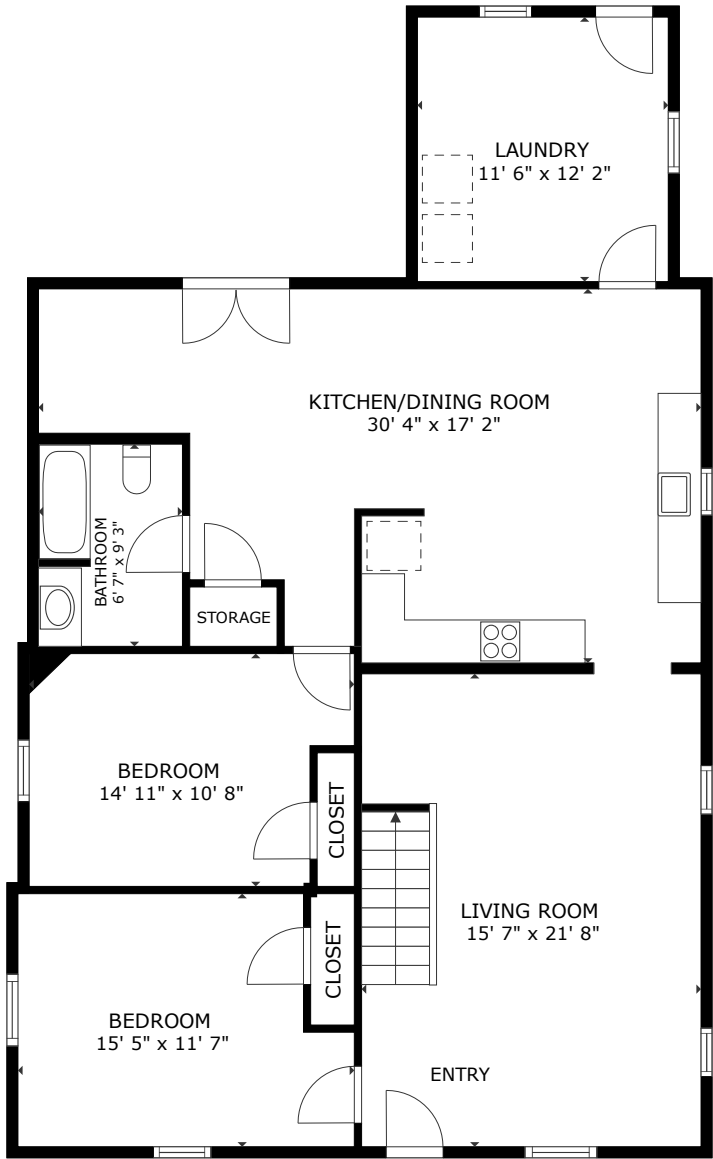

3166 Edenvale Road

Johns Island, SC 29455

FLOOR 1

FLOOR 2

GROSS INTERNAL AREA
FLOOR 1 1,353 sq.ft. FLOOR 2 443 sq.ft.
TOTAL : 1,797 sq.ft.

SIZES AND DIMENSIONS ARE APPROXIMATE, ACTUAL MAY VARY.

3166 Edenvale Road

Johns Island, SC 29455

FLOOR 1

GROSS INTERNAL AREA
FLOOR 1 1,353 sq.ft. FLOOR 2 443 sq.ft.
TOTAL : 1,797 sq.ft.

SIZES AND DIMENSIONS ARE APPROXIMATE, ACTUAL MAY VARY.

3166 Edenvale Road

Johns Island, SC 29455

FLOOR 2

GROSS INTERNAL AREA
FLOOR 1 1,353 sq.ft. FLOOR 2 443 sq.ft.
TOTAL : 1,797 sq.ft.
SIZES AND DIMENSIONS ARE APPROXIMATE, ACTUAL MAY VARY.