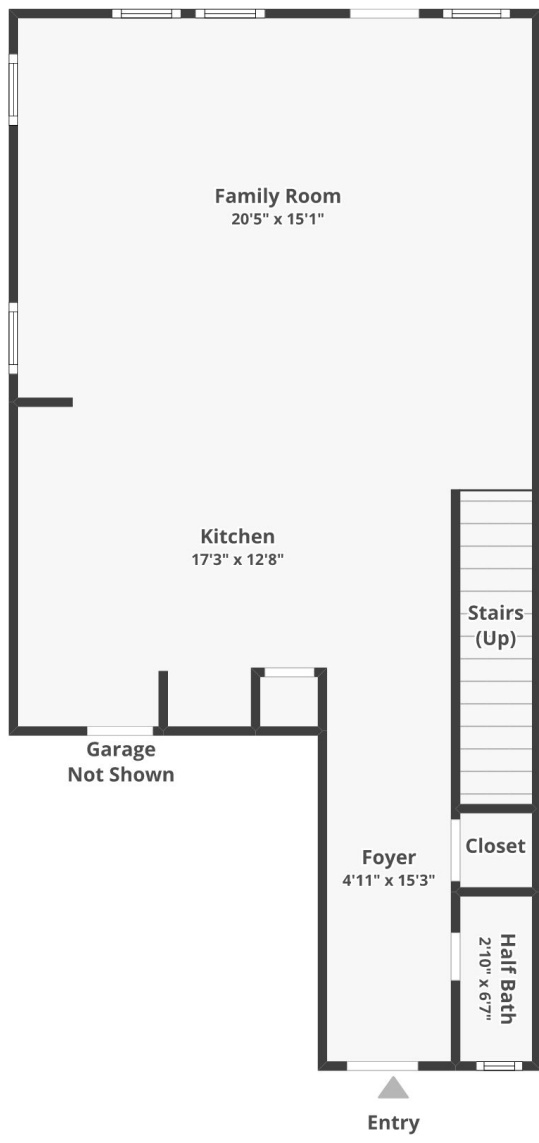

4027 East Associate Drive

Willow Bend | Charleston, SC 29418

Floor plans/tour cannot be used for building or design purposes. Sizes and dimensions are approximate.

4027 East Associate Drive

Willow Bend | Charleston, SC 29418