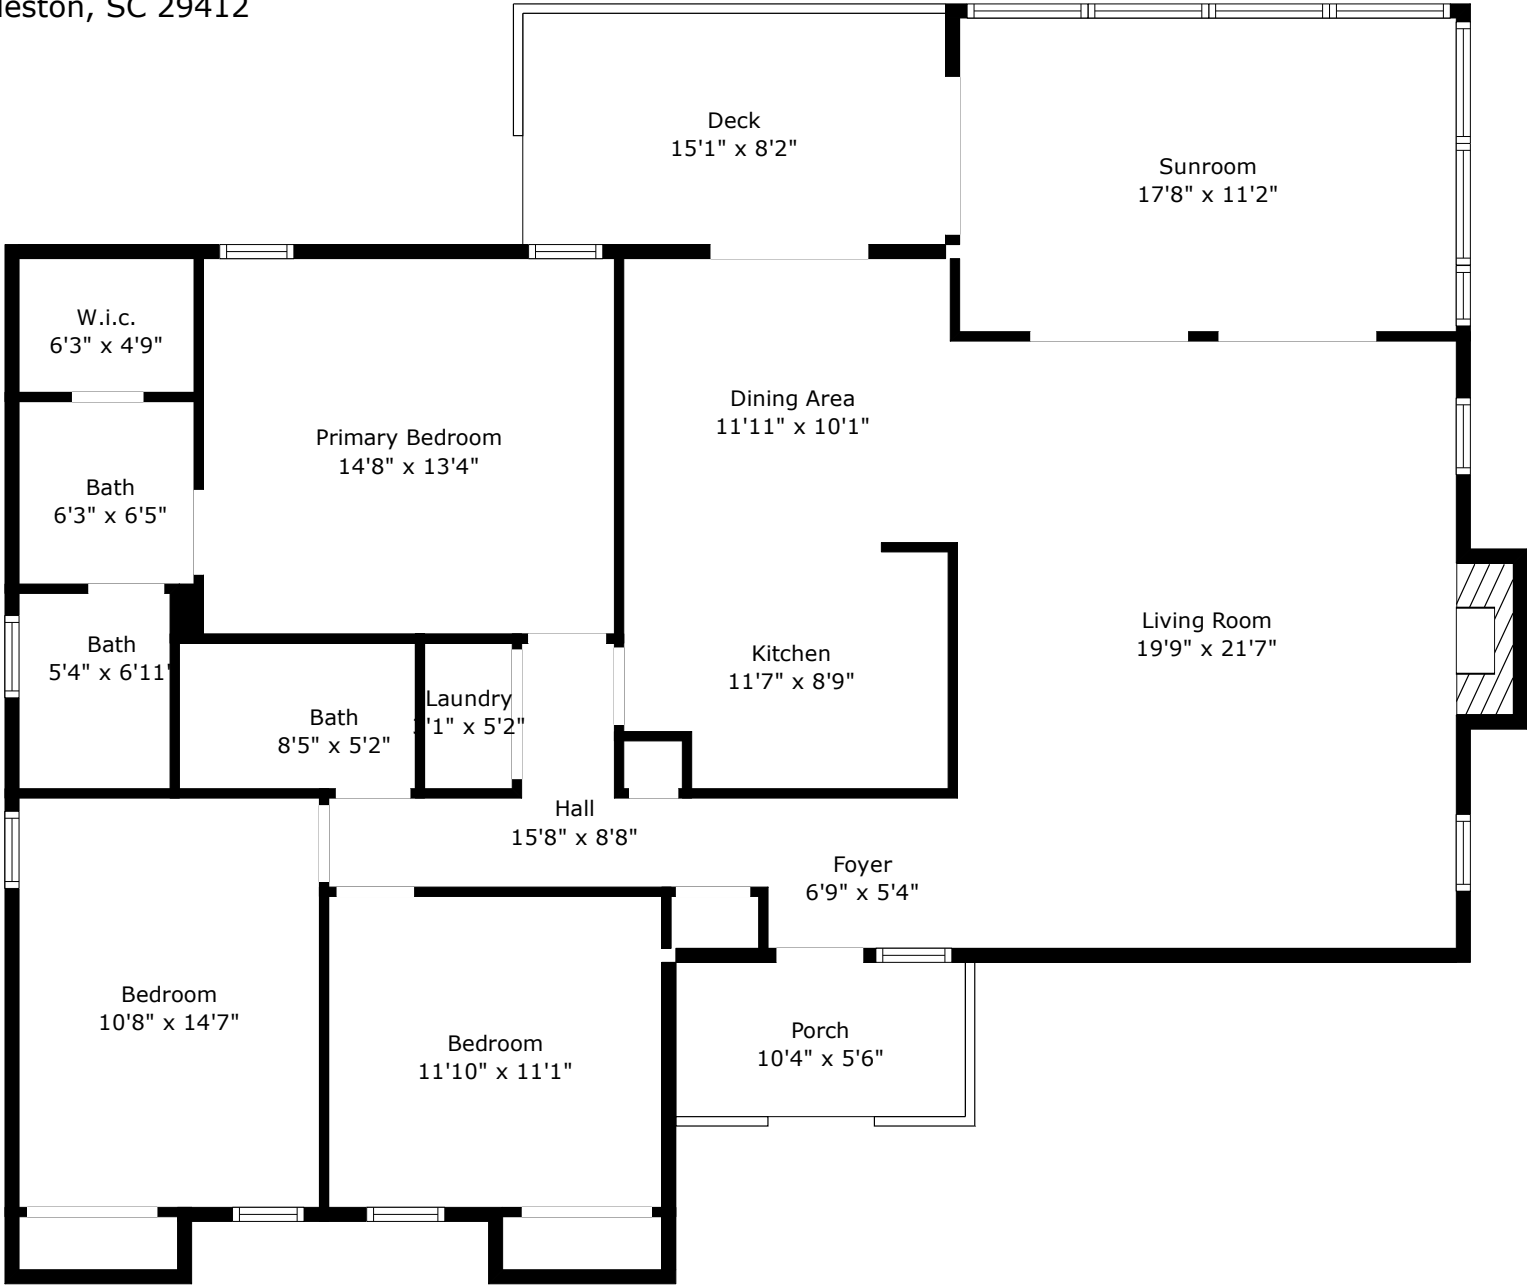

1633 Oak Island Drive

Oak Island | Charleston, SC 29412

TOTAL: 1648 sq. ft

FLOOR 1: 1648 sq. ft

EXCLUDED AREAS: PORCH: 57 sq. ft, DECK: 124 sq. ft, FIREPLACE: 13 sq. ft