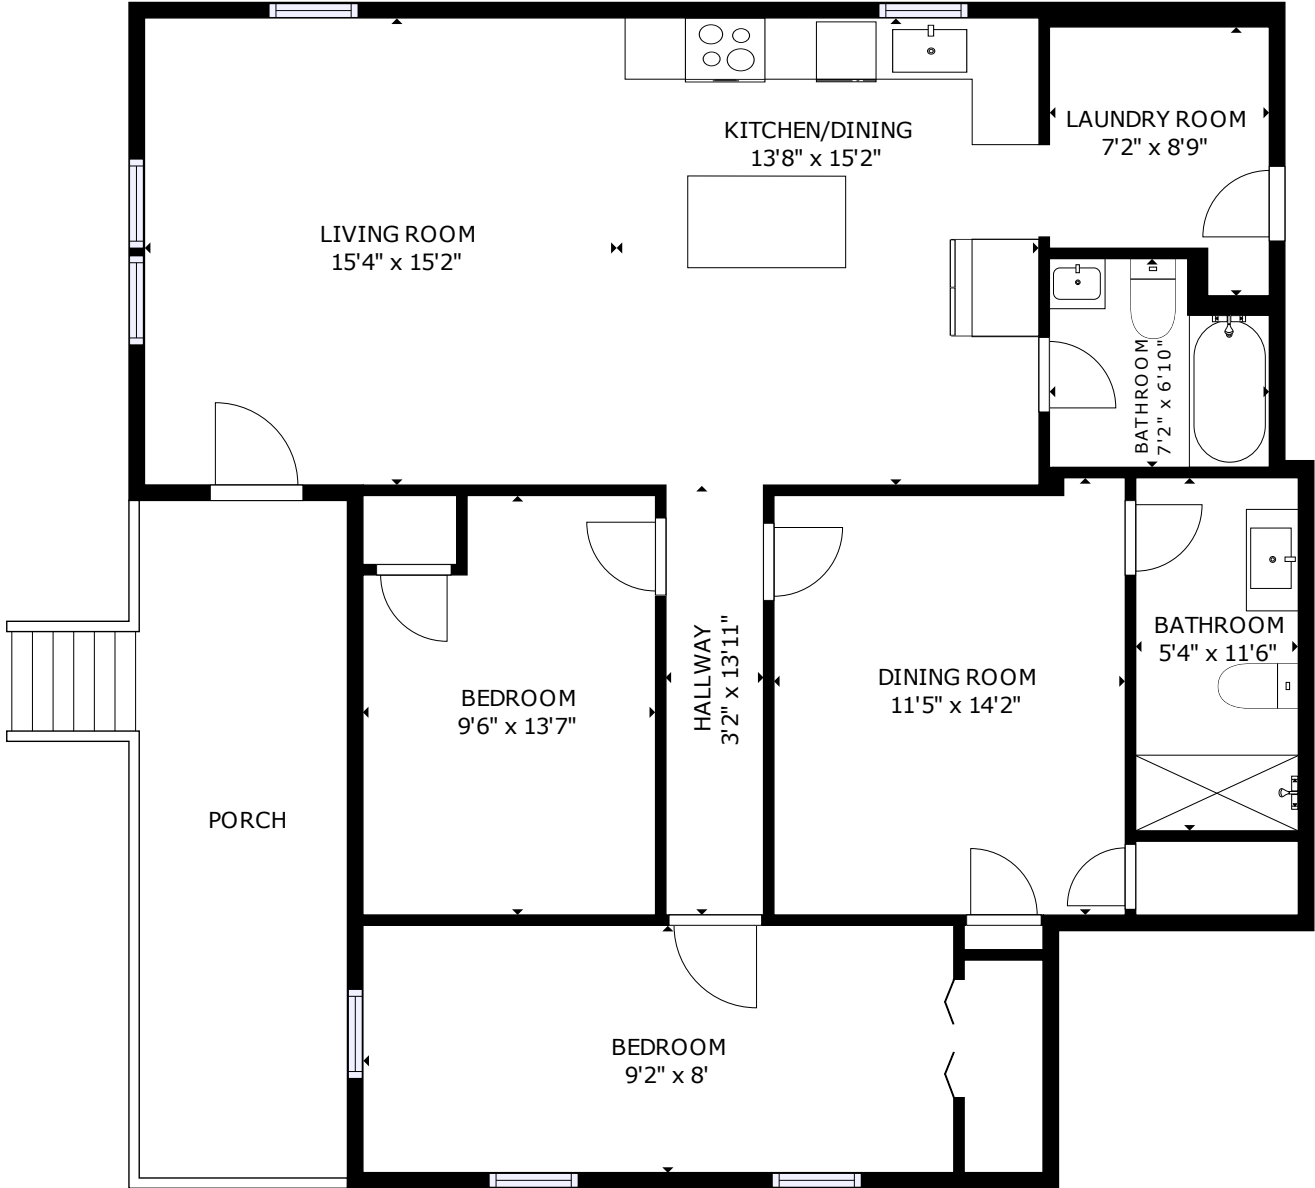

# 2679 Oregon Avenue

Waylyn | North Charleston, SC 29405

GROSS INTERNAL AREA  
FLOOR 1: 1160 sq ft  
EXCLUDED AREA; PORCH: 148 sq ft  
TOTAL: 1160 sq ft  
SIZES AND DIMENSIONS ARE APPROXIMATE, ACTUAL MAY VARY.